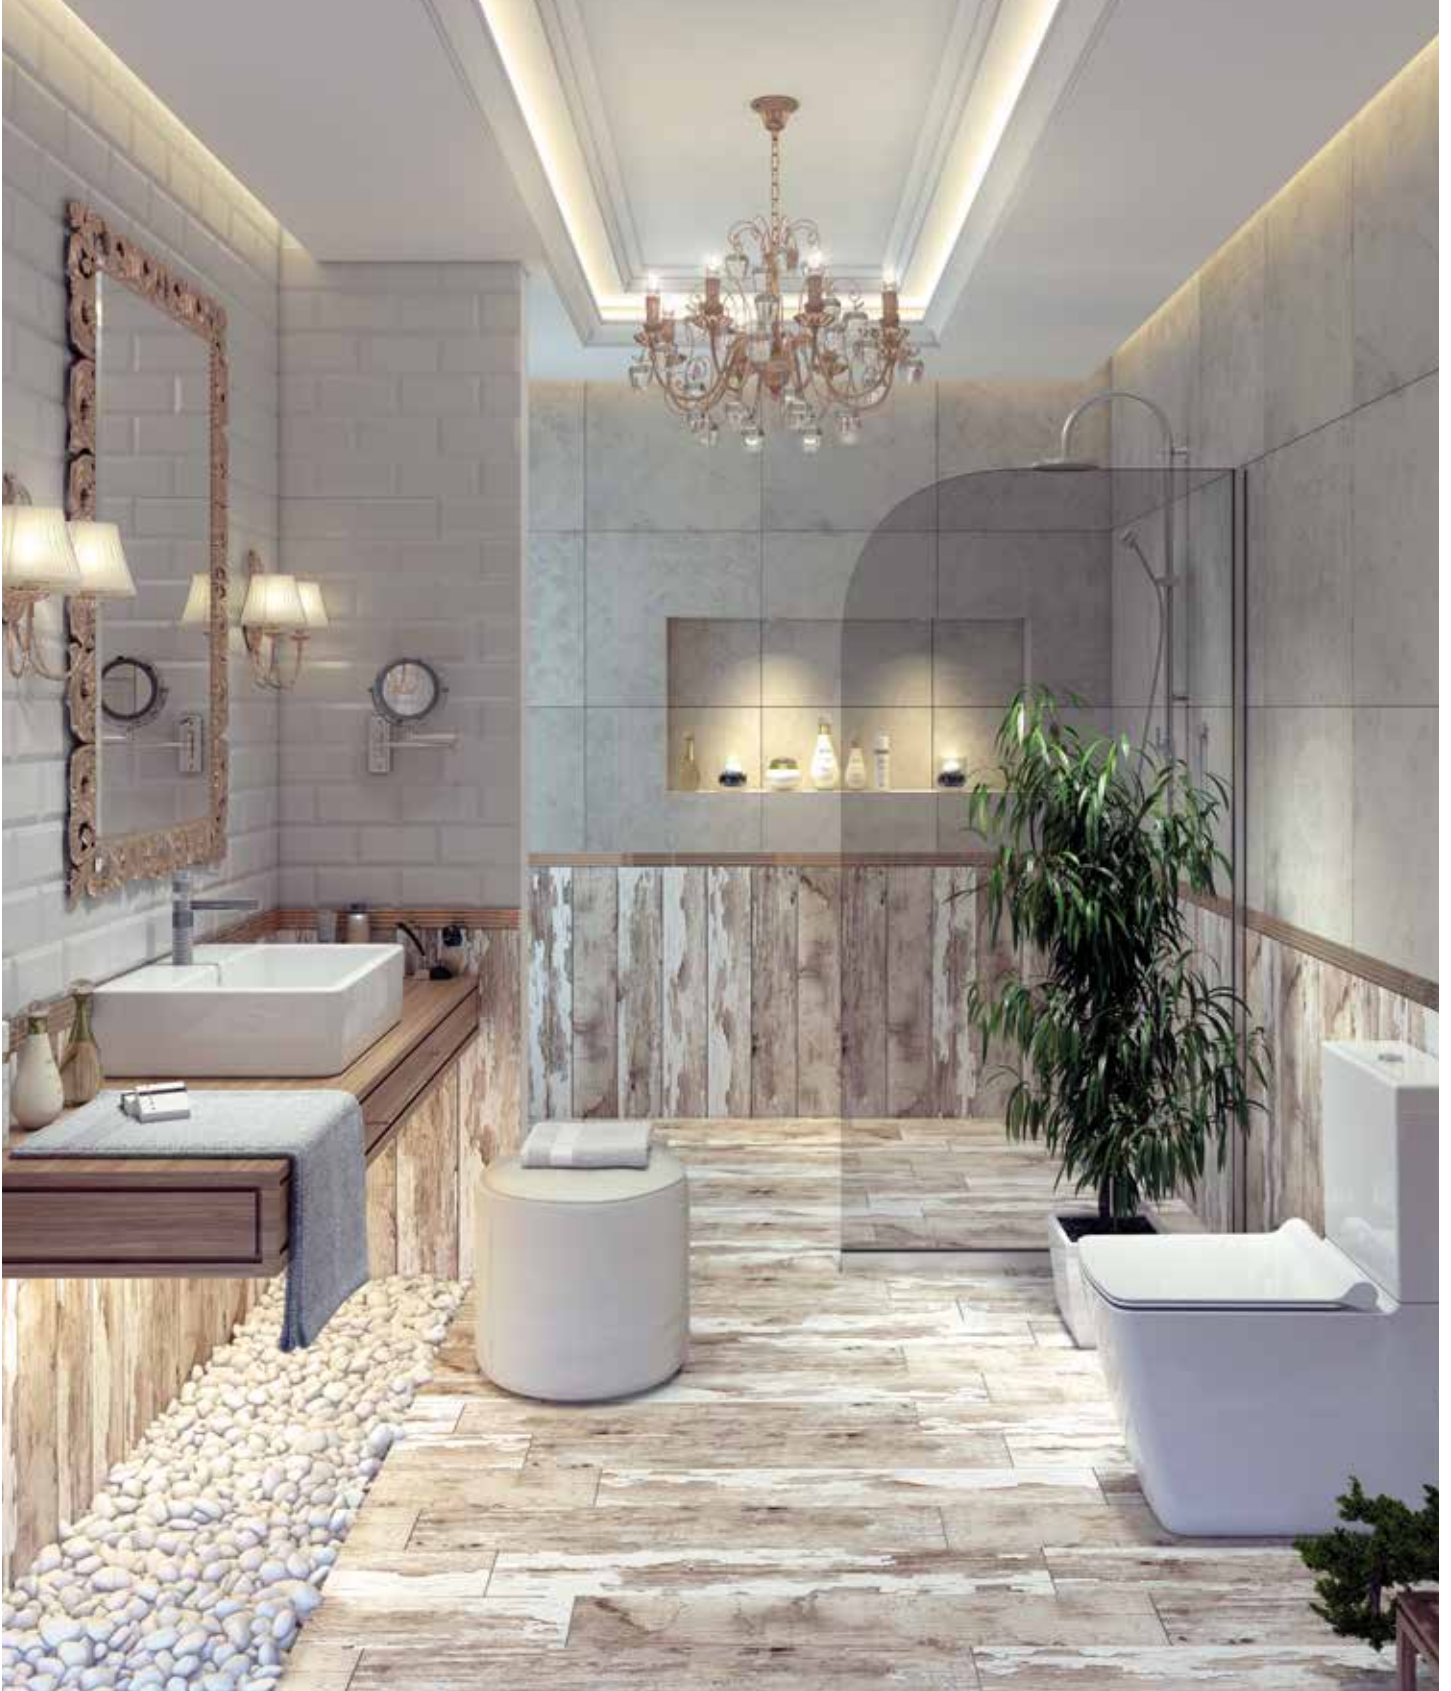

Sofa Bej, Metro Beyaz, Origin Golden Bordür, Pamukkale Beyaz /
Sofe Beige, Metro White, Origin Golden Listello, Pamukkale White