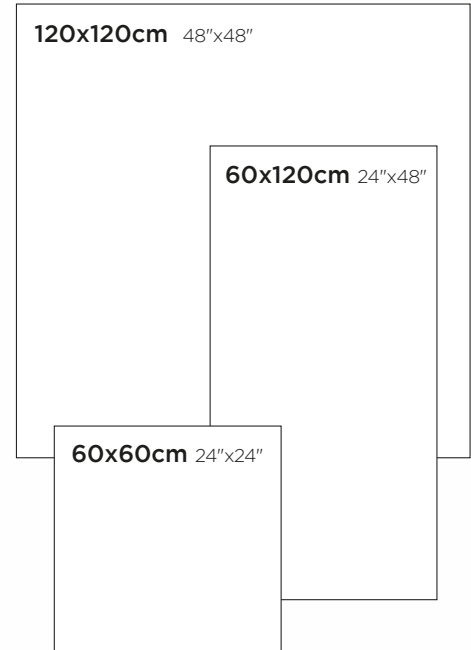

Ürün / Product	Ebat / Size (cm)	Birim / Unit (m²/Ad/kg)	Kutu / Box			Palet / Pallet		
			(Ad-Pcs)	(m²)	(kg)	(Kutu-Box)	(m²)	(kg)
Porselen Karo / Porcelain Tiles	120x120							
	60x120	m²	2	1,44	36,3	29	41,76	1,080
	60x60	m²	4	1,44	33	30	43,2	1,020