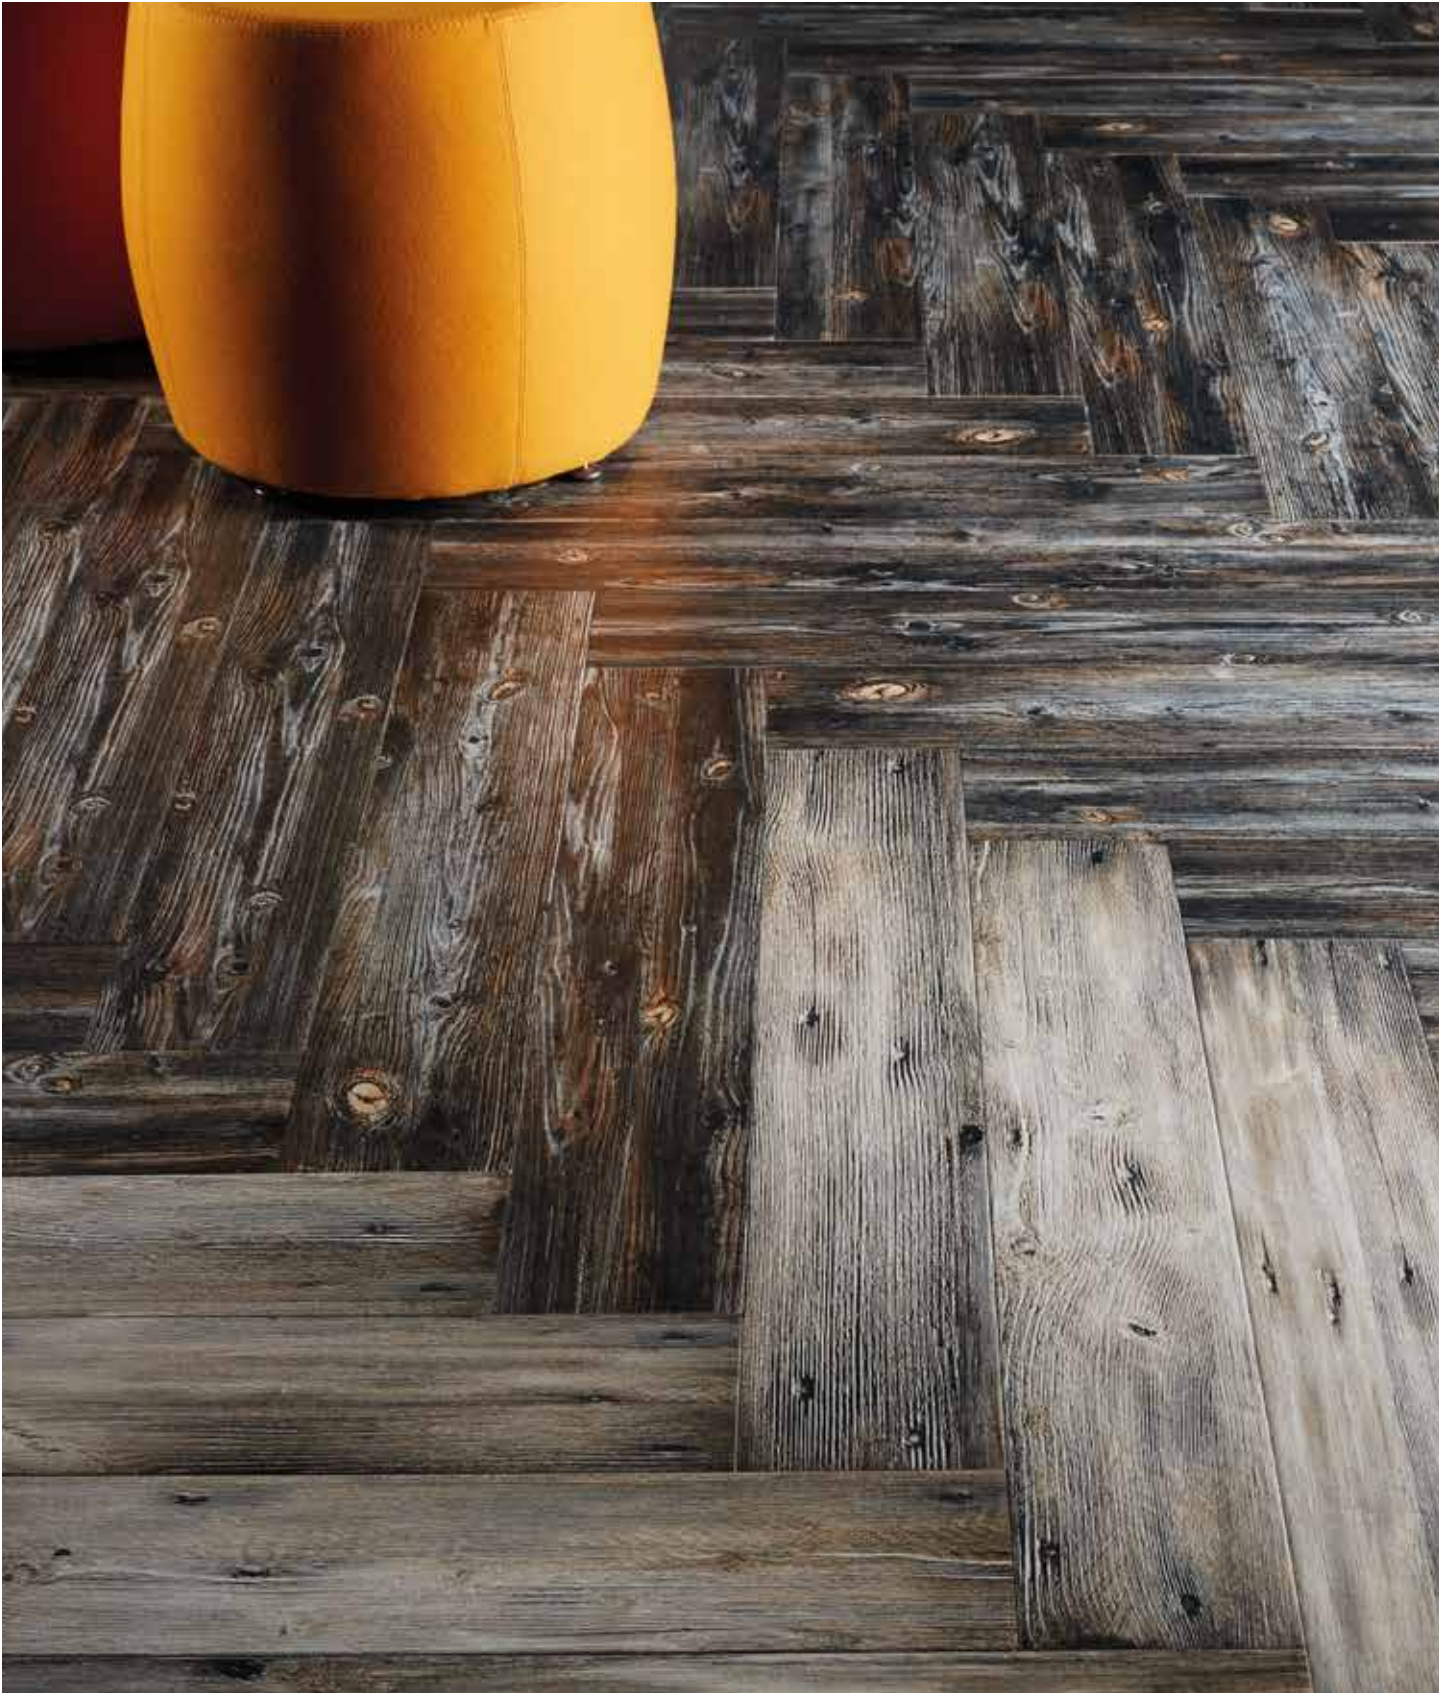

Form

Form Nero, Gri / Form Nero, Grey