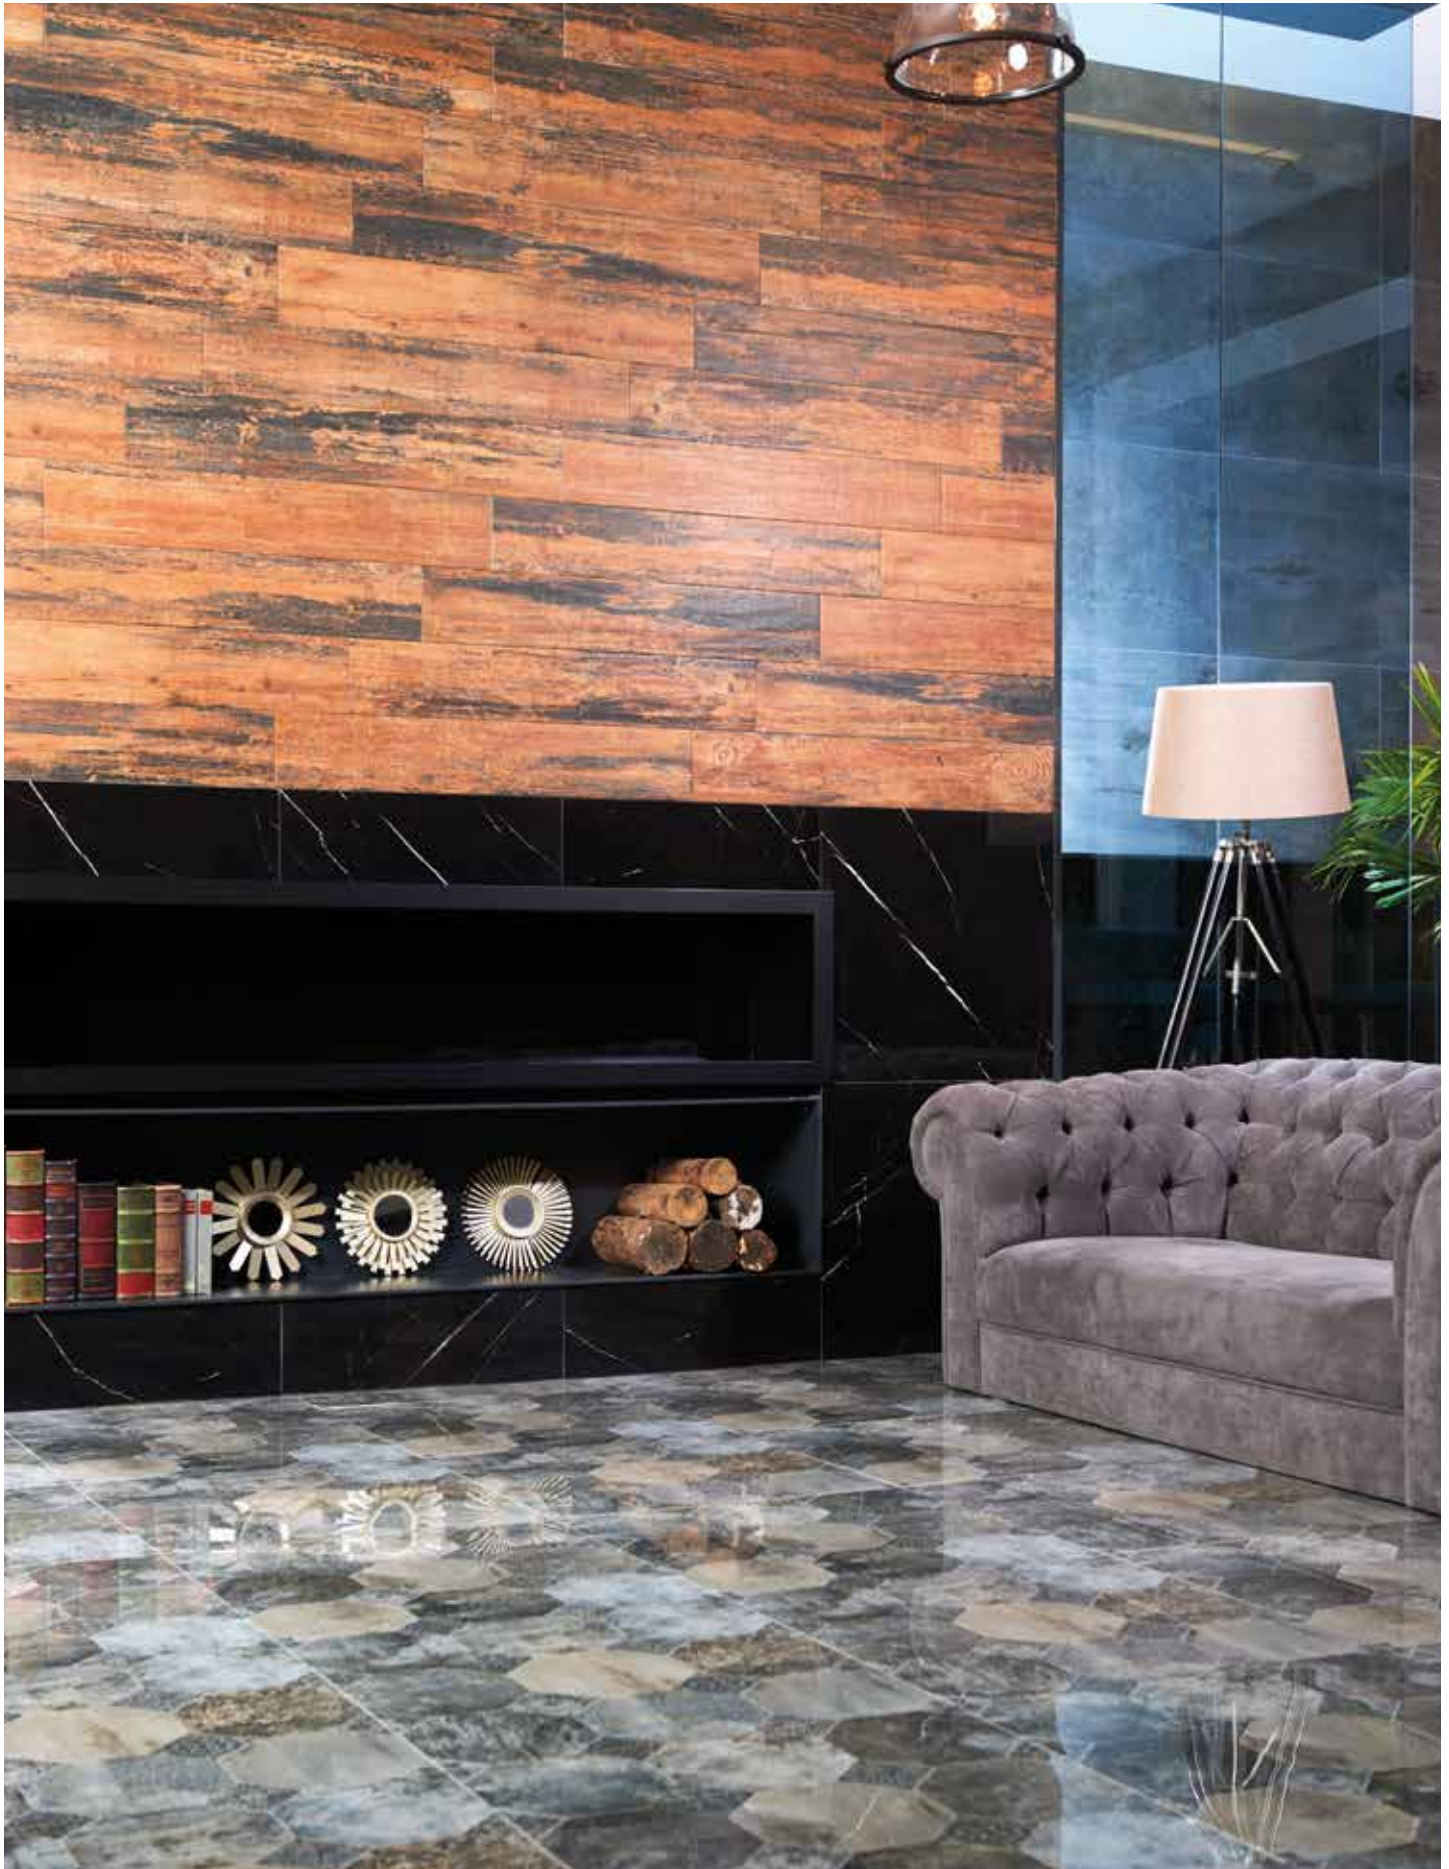

Burn Wood Kizil, Napoli Loyal, Black Marble /
Burn Wood Red, Napoli Loyal, Black Marble