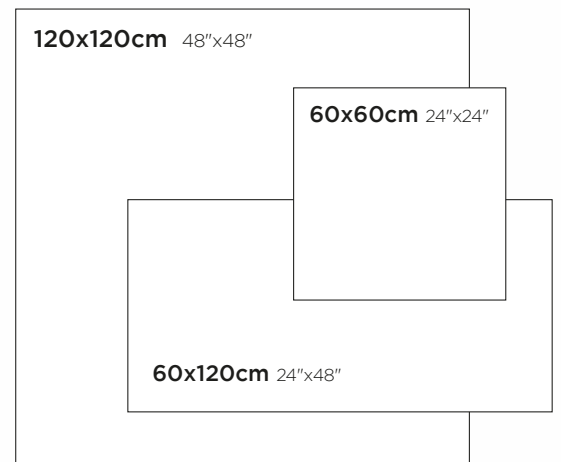

Cement

Porselen Karo / Porcelain Tile "UGL"