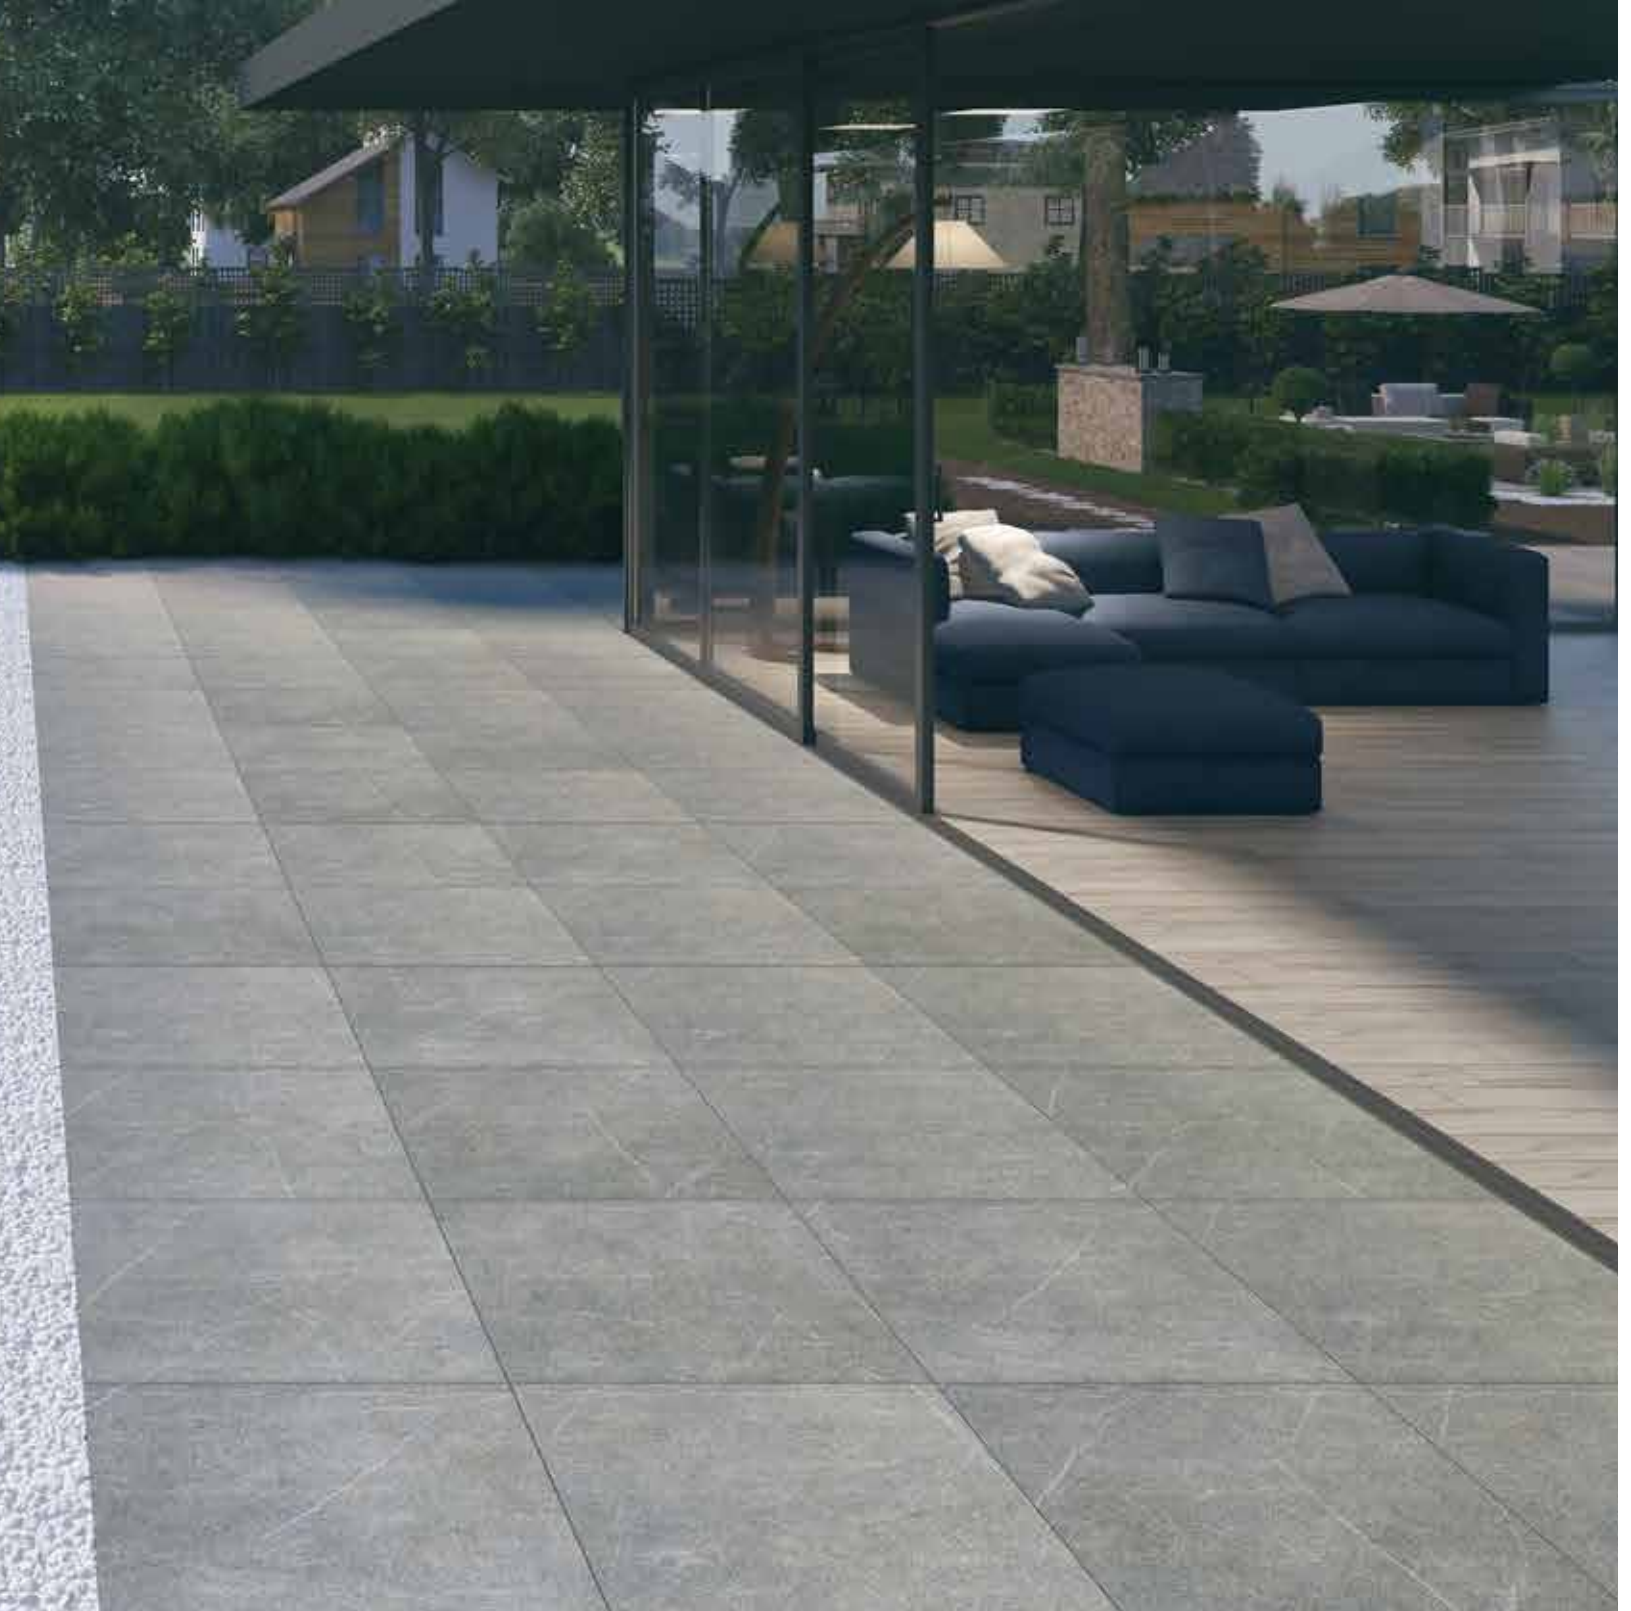

NATURAL CONCRETE EFFECT

For those who would like to experience the modern and natural effect of concrete in indoors and outdoors... Suitable for both commercial and residential usage, concrete textured porcelain creates a unique touch where it is tiled. Utilizing digital technology, the natural look that is always a favorite for designers, is reflected to porcelain. With being usable in high traffic areas, and with the two different thickness levels the product provides, can be practiced with ease...