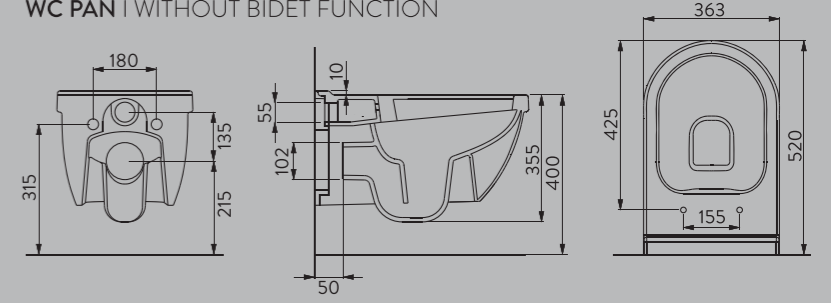

A151001H

KLOZET I WC PAN

A030011

YAVAŞ KAPANIR İNCE KAPAK I SLOW CLOSE SLIM SEAT & COVER

A151002H

WC PAN I WITHOUT BIDET FUNCTION

NEON RIM - OUT ASMA KLOZET
NEON RIM - OUT WALL-HUNG WC PAN