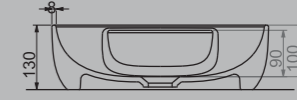

FORM TEZGAH ÜSTÜ BATARYA DELİKLİ LAVABO | 42cm
FORM COUNTERTOP WASHBASIN WITH TOP HOLE | 42cm

A002743H

PARLAK BEYAZ | GLOSSY WHITE

A002750H

MAT BEYAZ | MATT WHITE