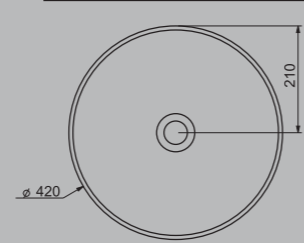

SOLE TEZGAH ÜSTÜ LAVABO 42cm
SOLE COUNTERTOP WASHBASIN 42cm

A002842H
PARLAK BEYAZ | GLOSSY WHITE

A002860H
MAT BEYAZ | MATT WHITE

SOLE TEZGAH ÜSTÜ BATARYA DELİKLİ LAVABO 42cm
SOLE COUNTERTOP WASHBASIN WITH TOP HOLE 42cm