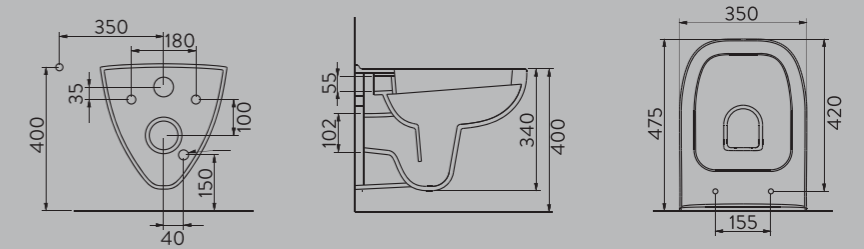

PETITE RIM-OUT ASMA KLOZET
PETITE RIM-OUT WALL-HUNG WC PAN

A101003H

KLOZET | WC PAN

AG50006

YAVAŞ KAPANIR TERMOPLAST KAPAK
SLOW CLOSE TERMOPLAST SEAT&COVER

A101004H

WC PAN | WITHOUT BIDET FUNCTION