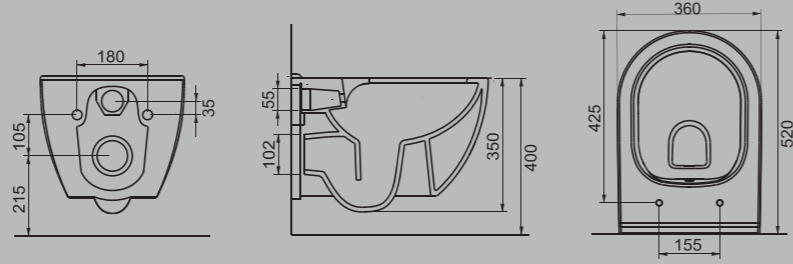

OCEAN PLUS RIM-OUT AÇIK MONTAJ ASMA KLOZET
OCEAN PLUS RIM-OUT OPEN MOUNT WALL-HUNG WC PAN

A031171H

KLOZET | WC PAN

A030011

YAVAŞ KAPANIR İNCE KAPAK | SLOW CLOSE SLIM SEAT & COVER

A031181H

WC PAN | WITHOUT BIDET FUNCTION