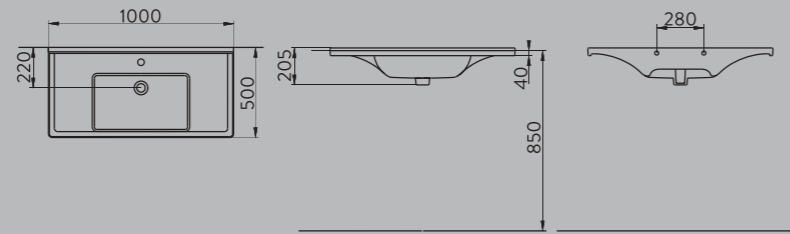

A043101H

SILVA KARE ETAJERLİ TEZGAH LAVABO | 65cm
SILVA WASHBASIN WITH EDGED SHELF | 65cm

MOBİLYAYA
GEÇMELİ
FURNITURE
MOUNTED

DUVARA
MONTAJA UYGUN
WALL MOUNTED

A043102H

SILVA KARE ETAJERLİ TEZGAH LAVABO | 80cm
SILVA WASHBASIN WITH EDGED SHELF | 80cm

MOBİLYAYA
GEÇMELİ
FURNITURE
MOUNTED

DUVARA
MONTAJA UYGUN
WALL MOUNTED

A043103H

SILVA KARE ETAJERLİ TEZGAH LAVABO | 100cm
SILVA WASHBASIN WITH EDGED SHELF | 100cm

MOBİLYAYA
GEÇMELİ
FURNITURE
MOUNTED

DUVARA
MONTAJA UYGUN
WALL MOUNTED

SILVA DUVARA TAM DAYALI KLOZET
SILVA BTW CLOSE-COUPLED WC

A041001H

A015801H

KLOZET | WC PAN REZERVUAR | CISTERN

A040001

YAVAŞ KAPANIR İNCE KAPAK
SLOW CLOSE SLIM SEAT & COVER

AG15501

AG50010

TİP 1 İÇ TAKIM

TİP 2 İÇ TAKIM

TYPE 1 FLUSHING MECHANISM

TYPE 2 FLUSHING MECHANISM

A041002H

WC PAN

WITHOUT BIDET FUNCTION

KOLAY - TAK ÇIKAR
EASY RELEASE

YAVAŞ KAPANIR KAPAK
SLOW CLOSE COVER

2,5-4,5lt.
SU TÜKETİMİ
WATER CONSUMPTION

SU TASARRUFU
WATER SAVING

A040901

YAVAŞ KAPANIR İNCE KLOZET KAPAĞI | BAĞIMSIZ
SLOW CLOSE SLIM SEAT & COVER | SPARE PART

KOLAY - TAK ÇIKAR
EASY RELEASE

YAVAŞ KAPANIR KAPAK
SLOW CLOSE COVER

A015801H

REZERVUAR İÇ TAKIMSIZ

CISTERN WITHOUT FLUSHING MECHANISM