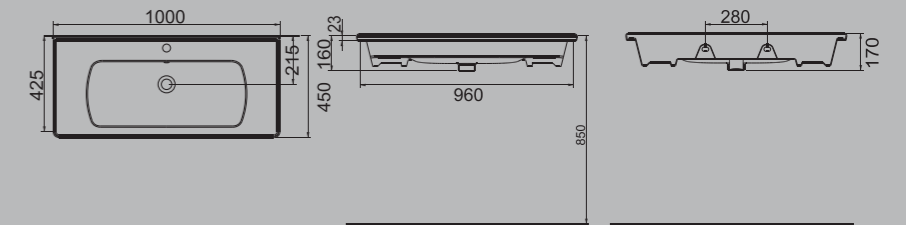

MOBİLYA GEÇMELİ
FURNITURE MOUNTED

DUVARA MONTAJA UYGUN
WALL MOUNTED