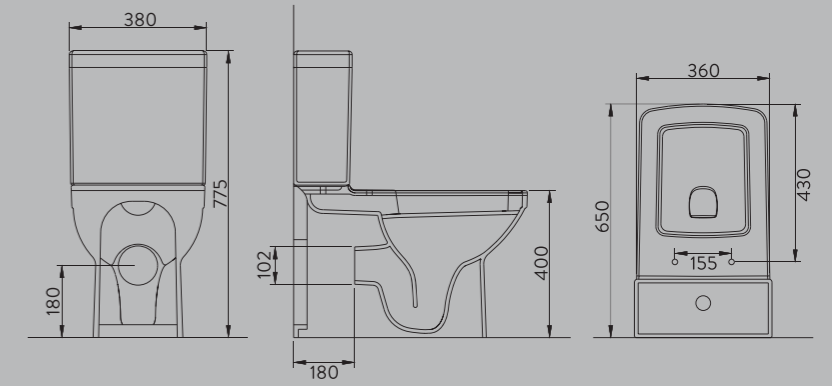

SILVA DUVARA TAM DAYALI KLOZET
SILVA BTW CLOSE-COUPLED WC

A041001H

A015801H

KLOZET | WC PAN REZERVUAR | CISTERN

A040001

YAVAŞ KAPANIR İNCE KAPAK
SLOW CLOSE SLIM SEAT & COVER

AG15501

AG50010

TİP 1 İÇ TAKIM

TİP 2 İÇ TAKIM

TYPE 1 FLUSHING MECHANISM

TYPE 2 FLUSHING MECHANISM

A041002H

WC PAN

WITHOUT BIDET FUNCTION