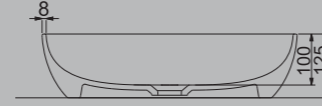

ALTO TEZGAH ÜSTÜ LAVABO 50cm
ALTO COUNTERTOP WASHBASIN 50cm

A002051H

PARLAK BEYAZ | GLOSSY WHITE

A002071H

MAT BEYAZ | MATT WHITE