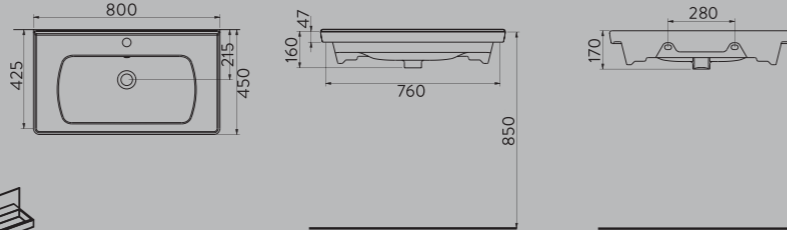

MOBİLYA GEÇMELİ
FURNITURE MOUNTED

DUVARA MONTAJA UYGUN
WALL MOUNTED

A142020H BEYAZ | WHITE

SATURN ETAJERLİ TEZGAH LAVABO | 80cm
SATURN WASHBASIN EDGED SHELF | 80cm

A142021H MAT ANTRASİT | MATT ANTHRACITE

SATURN ETAJERLİ TEZGAH LAVABO | 80cm
SATURN WASHBASIN EDGED SHELF | 80cm

MOBİLYA GEÇMELİ
FURNITURE MOUNTED

DUVARA MONTAJA UYGUN
WALL MOUNTED

A143120H BEYAZ | WHITE

SATURN FLAT MOBİLYA GEÇMELİ LAVABO | 80cm
SATURN WASHBASIN FLAT SHELF FURNITURE MOUNTED | 80cm

A143221H MAT BEYAZ | MATT WHITE

SATURN FLAT MOBİLYA GEÇMELİ LAVABO | 80cm
SATURN WASHBASIN FLAT SHELF FURNITURE MOUNTED | 80cm