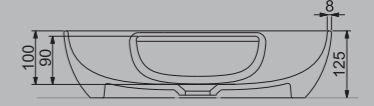

ALTO BATARYA DELİKLİ TEZGAH ÜSTÜ LAVABO 50cm
ALTO COUNTERTOP WASHBASIN WITH TAP HOLE 50cm

A002061H

PARLAK BEYAZ | GLOSSY WHITE

A002081H

MAT BEYAZ | MATT WHITE