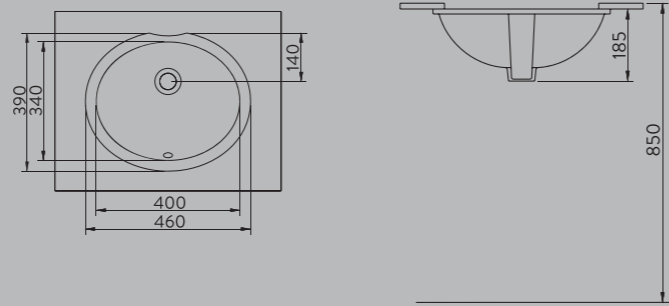

A053011H

TEZGAH ALTI OVAL LAVABO | 55cm
UNDER COUNTER OVAL WASHBASIN | 55cm

TEZGAH ALTI
LAVABO
UNDERCOUNTER
WASHBASIN

A053001H

LAVABO | 50cm
WASHBASIN | 50cm

A014002H

NATURA TAM AYAK
NATURA FULL PEDESTAL

DUVARA
MONTAJA UYGUN
WALL MOUNTED