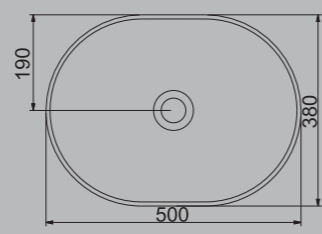

ALTO TEZGAH ÜSTÜ LAVABO 50cm
ALTO COUNTERTOP WASHBASIN 50cm

A002051H

PARLAK BEYAZ | GLOSSY WHITE

A002071H

MAT BEYAZ | MATT WHITE