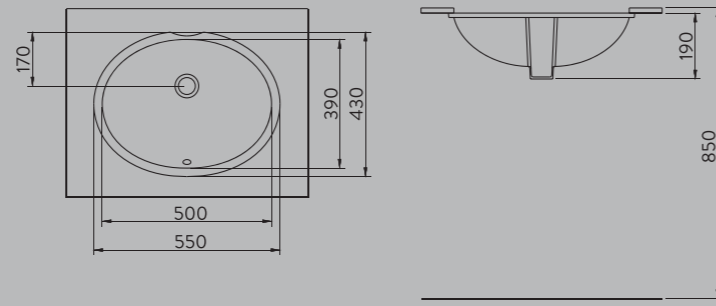

A053011H

TEZGAH ALTI OVAL LAVABO | 55cm
UNDER COUNTER OVAL WASHBASIN | 55cm

TEZGAH ALTI
LAVABO
UNDERCOUNTER
WASHBASIN

A053001H

LAVABO | 50cm
WASHBASIN | 50cm

A014002H

NATURA TAM AYAK
NATURA FULL PEDESTAL

DUVARA
MONTAJA UYGUN
WALL MOUNTED