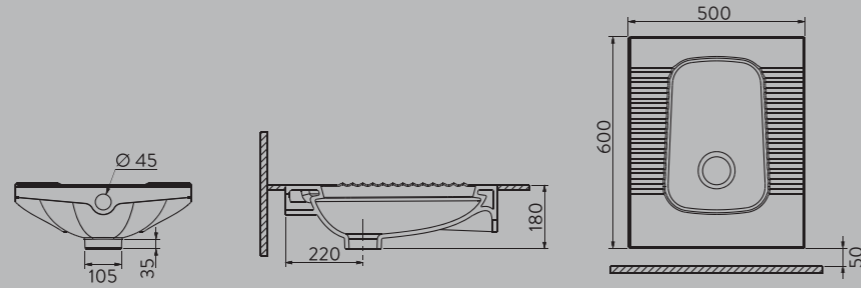

A006202H

DELTA ARKADAN GİRİŞLİ HELA TAŞI
DELTA REAR FLUSH INLET SQUATTING PAN