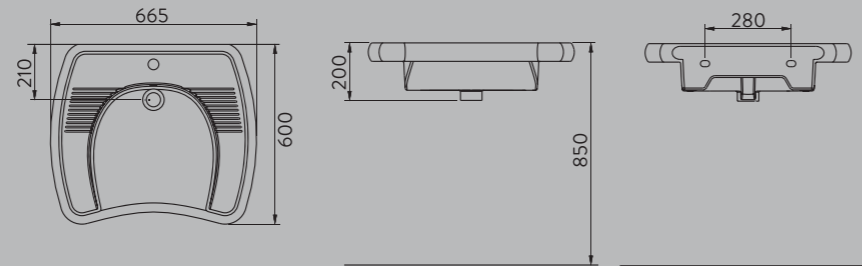

A052067H

BEDENSEL ENGELLİ LAVABO
DISABLED WASHBASIN