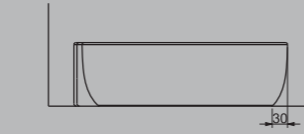

SOLE TEZGAH ÜSTÜ BATARYA DELİKLİ LAVABO 42cm
SOLE COUNTERTOP WASHBASIN WITH TOP HOLE 42cm

A002843H
PARLAK BEYAZ | GLOSSY WHITE

A002850H
MAT BEYAZ | MATT WHITE