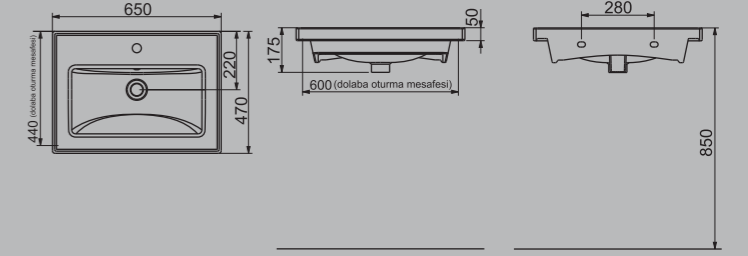

NEW

A063802H

LUNA ETAJERLİ MOBİLYA GEÇMELİ LAVABO | 65 cm
LUNA WASHBASIN EDGED SHELF FURNITURE MOUNTED | 65 CM

A063702H

LUNA FLAT MOBİLYA GEÇMELİ LAVABO | 80cm
LUNA WASHBASIN FLAT SHELF FURNITURE MOUNTED | 80cm