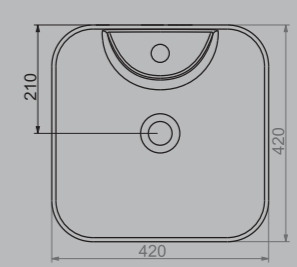

A002742H

PARLAK BEYAZ | GLOSSY WHITE

A002760H

MAT BEYAZ | MATT WHITE

FORM TEZGAH ÜSTÜ BATARYA DELİKLİ LAVABO | 42cm
FORM COUNTERTOP WASHBASIN WITH TOP HOLE | 42cm

A002743H

PARLAK BEYAZ | GLOSSY WHITE

A002750H