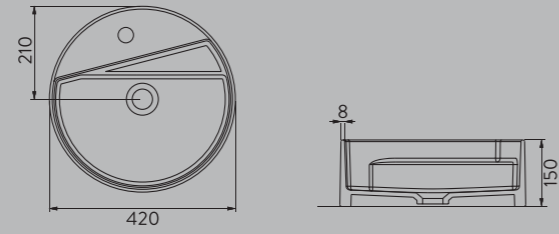

LIVELLO

A114010H

PARLAK BEYAZ / GLOSSY WHITE

LIVELLO TEZGAH ÜSTÜ YUVARLAK BATARYA DELİKLİ LAVABO | 42cm
LIVELLO ROUND COUNTERTOP WASHBASIN WITH TOP HOLE | 42cm

A114011H

MAT BEYAZ / MATT WHITE

LIVELLO TEZGAH ÜSTÜ YUVARLAK BATARYA DELİKLİ LAVABO | 42cm
LIVELLO ROUND COUNTERTOP WASHBASIN WITH TOP HOLE | 42cm