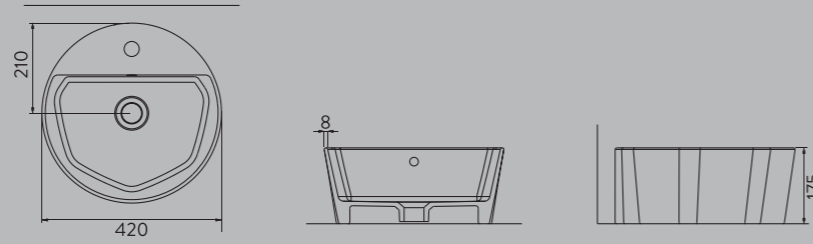

A124001H

BEYAZ / WHITE

STELLA TEZGAH ÜSTÜ YUVARLAK BATARYA DELİKLİ LAVABO | 42cm
STELLA ROUND COUNTERTOP WASHBASIN WITH TAP HOLE | 42cm

A124002H

MAT BEYAZ / MATT WHITE

STELLA TEZGAH ÜSTÜ YUVARLAK BATARYA DELİKLİ LAVABO | 42cm
STELLA ROUND COUNTERTOP WASHBASIN WITH TAP HOLE | 42cm