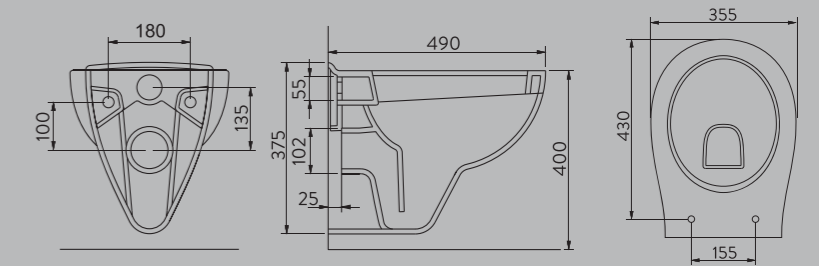

NATURA PLUS ASMA KLOZET
NATURA PLUS WALL-HUNG WC PAN

A051040H

KLOZET | WC PAN

A051041H

WC PAN
WITHOUT BIDET FUNCTION

AG50016

YAVAŞ KAPANIR PROPLAST KAPAK
SLOW CLOSE PROPLAST SEAT&COVER

AG50002

NATURA KLOZET KAPAĞI
NATURA SEAT & COVER

YAVAŞ KAPANIR KAPAK
SLOW CLOSE COVER

AG50016

YAVAŞ KAPANIR PROPLAST KAPAK
SLOW CLOSE PROPLAST SEAT&COVER

AG50002

NATURA KLOZET KAPAĞI
NATURA SEAT & COVER