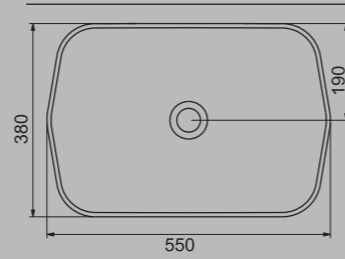

LUCIDA TEZGAH ÜSTÜ LAVABO 55cm
LUCIDA COUNTERTOP WASHBASIN 55cm

A002551H

BEYAZ | WHITE

A002571H

MAT BEYAZ | MATT WHITE