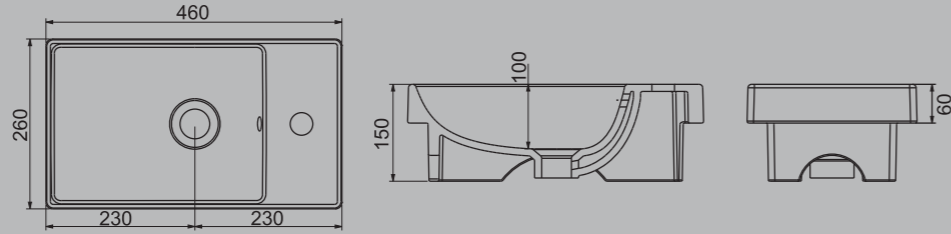

A002001H

TEZGAH ALTI OVAL LAVABO | 46cm
UNDER COUNTER OVAL WASHBASIN | 46cm

TEZGAH ALTI
LAVABO
UNDERCOUNTER
WASHBASIN