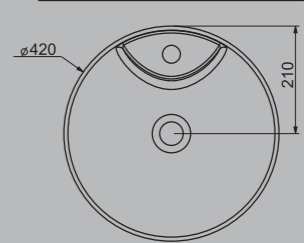

A002844H
MAT SİYAH | MATT BLACK