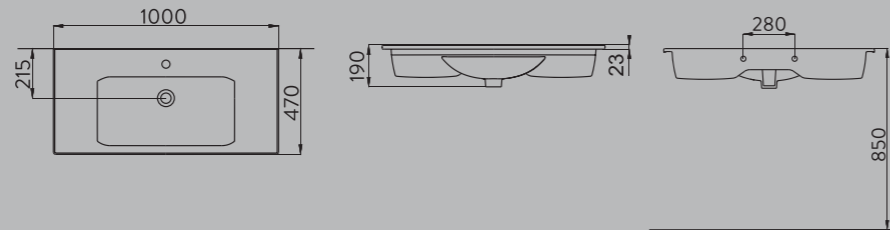

NEW

A063800H

LUNA ETAJERLİ MOBİLYA GEÇMELİ LAVABO | 80 cm
LUNA WASHBASIN EDGED SHELF FURNITURE MOUNTED | 80 CM

A063703H

LUNA FLAT MOBİLYA GEÇMELİ LAVABO | 100cm
LUNA WASHBASIN FLAT SHELF FURNITURE MOUNTED | 100cm