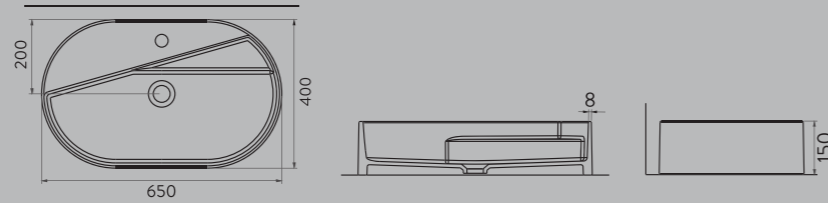

A114020H

PARLAK BEYAZ / GLOSSY WHITE

LIVELLO TEZGAH ÜSTÜ BATARYA DELİKLİ LAVABO | 65cm
LIVELLO COUNTERTOP WASHBASIN WITH TOP HOLE | 65cm

A114023H

MAT BEYAZ / MATT WHITE

LIVELLO TEZGAH ÜSTÜ BATARYA DELİKLİ LAVABO | 65cm
LIVELLO COUNTERTOP WASHBASIN WITH TOP HOLE | 65cm