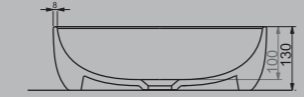

SOLE TEZGAH ÜSTÜ BATARYA DELİKLİ LAVABO 42cm
SOLE COUNTERTOP WASHBASIN WITH TOP HOLE 42cm

A002843H
PARLAK BEYAZ | GLOSSY WHITE

A002850H
MAT BEYAZ | MATT WHITE