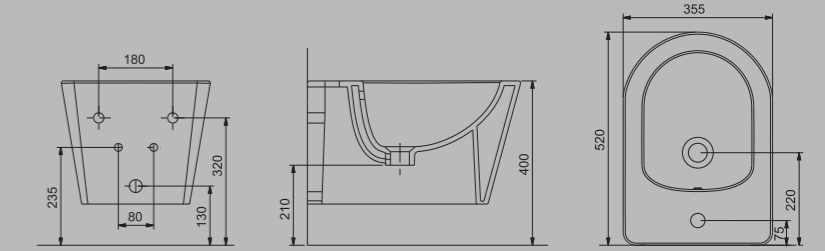

A124101H

BEYAZ / WHITE

STELLA TEZGAH ÜSTÜ BATARYA DELİKLİ LAVABO | 65cm
STELLA COUNTERTOP WASHBASIN WITH TAP HOLE | 65cm

A124102H

MAT BEYAZ / MATT WHITE

STELLA TEZGAH ÜSTÜ BATARYA DELİKLİ LAVABO | 65cm
STELLA COUNTERTOP WASHBASIN WITH TAP HOLE | 65cm