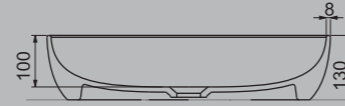

LUCIDA TEZGAH ÜSTÜ LAVABO 55cm
LUCIDA COUNTERTOP WASHBASIN 55cm

A002551H

BEYAZ | WHITE

A002571H

MAT BEYAZ | MATT WHITE