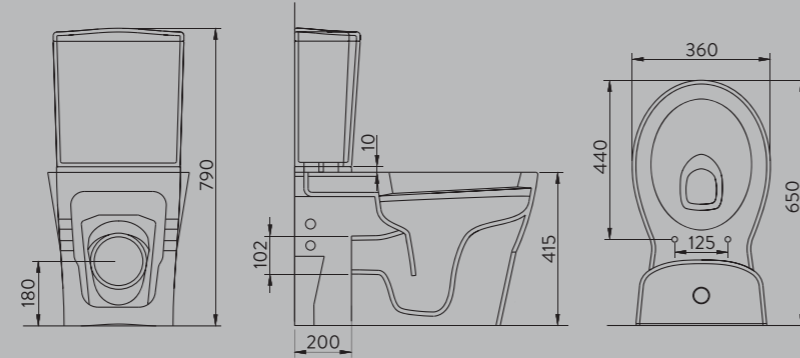

VOLCANO DUVARA TAM DAYALI KLOZET
VOLCANO BTW CLOSE-COUPLED WC

A021001H
KLOZET | WC PAN

A025801H
REZERVUAR | CISTERN

AG15501

AG50010

TİP 1 İÇ TAKIM

TYPE 1 FLUSHING MECHANISM

TİP 2 İÇ TAKIM

TYPE 2 FLUSHING MECHANISM

A020011

YAVAŞ KAPANIR İNCE KAPAK
SLOW CLOSE SLIM SEAT & COVER

A021002H

WC PAN | WITHOUT BIDET FUNCTION