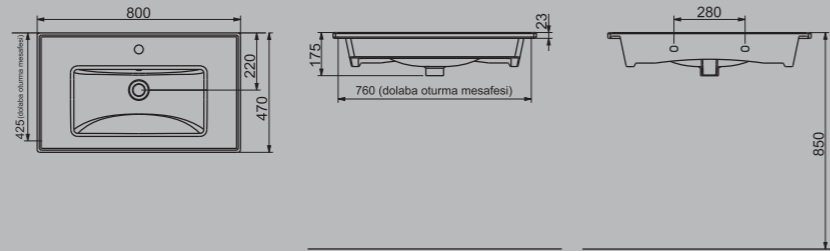

NEW

A063802H

LUNA ETAJERLİ MOBİLYA GEÇMELİ LAVABO | 65 cm
LUNA WASHBASIN EDGED SHELF FURNITURE MOUNTED | 65 CM

A063702H

LUNA FLAT MOBİLYA GEÇMELİ LAVABO | 80cm
LUNA WASHBASIN FLAT SHELF FURNITURE MOUNTED | 80cm