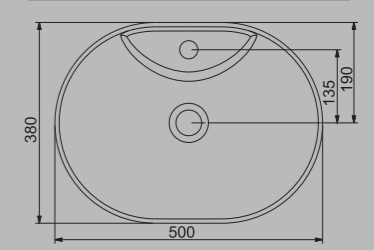

ALTO BATARYA DELİKLİ TEZGAH ÜSTÜ LAVABO 50cm
ALTO COUNTERTOP WASHBASIN WITH TAP HOLE 50cm

A002061H

PARLAK BEYAZ | GLOSSY WHITE

A002081H

MAT BEYAZ | MATT WHITE