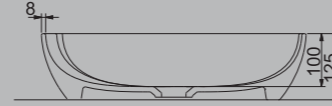

DIES TEZGAH ÜSTÜ LAVABO 50cm
DIES COUNTERTOP WASHBASIN 50cm

A002151H

BEYAZ | WHITE

A002171H

MAT BEYAZ | MATT WHITE