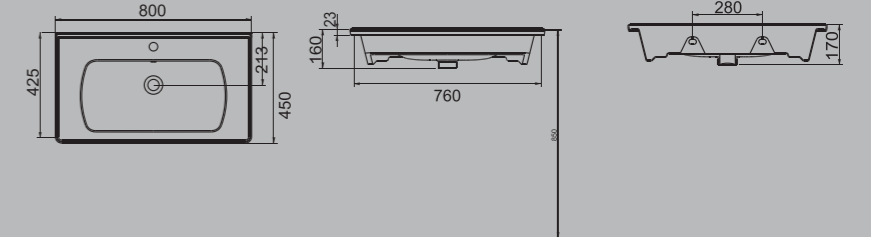

MOBİLYA GEÇMELİ
FURNITURE MOUNTED

DUVARA MONTAJA UYGUN
WALL MOUNTED

A142030H BEYAZ | WHITE

SATURN ETAJERLİ TEZGAH LAVABO | 100cm
SATURN WASHBASIN EDGED SHELF | 100cm

A142031H MAT ANTRASİT | MATT ANTHRACITE

SATURN ETAJERLİ TEZGAH LAVABO | 100cm
SATURN WASHBASIN EDGED SHELF | 100cm