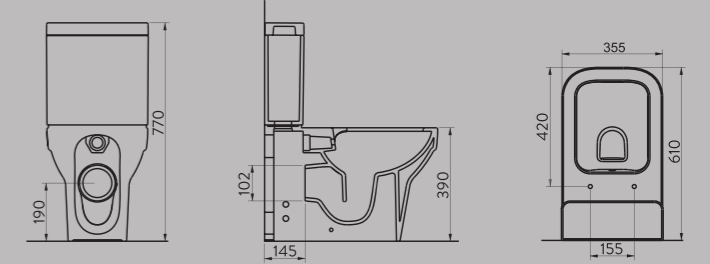

BOLD RIM-OUT DUVARA TAM DAYALI KLOZET
BTW RIM-OUT CLOSE-COUPLED WC

A091030H

A095001H

KLOZET | WC PAN REZERVUAR | CISTERN

AG50013

TİP 4 - İÇ TAKIM | TYPE 4 FLUSHING MECHANISM

A090001

YAVAŞ KAPANIR İNCE KAPAK | SLOW CLOSE SLIM SEAT & COVER

A091032H

WC PAN | WITHOUT BIDET FUNCTION