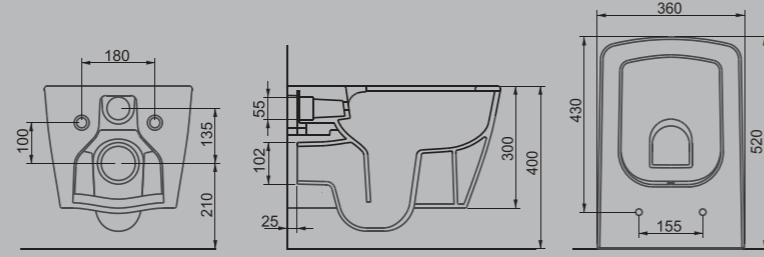

A061042H

KLOZET | WC PAN

A040001

YAVAŞ KAPANIR İNCE KAPAK | SLOW CLOSE SLIM SEAT & COVER

A061043H

WC PAN | WITHOUT BIDET FUNCTION

A067020H

LUNA ASMA BİDE
LUNA WALL-HUNG BIDET

H95600319

ASMA BİDE MONTAJ SETİ
WALL-HUNG BIDET MOUNTING KIT

* Montaj seti ile birlikte kullanılmalıdır.
* Should be used with mounting kit.

A040901

YAVAŞ KAPANIR İNCE KLOZET KAPAĞI | BAĞIMSIZ
SLOW CLOSE SLIM SEAT & COVER | SPARE PART