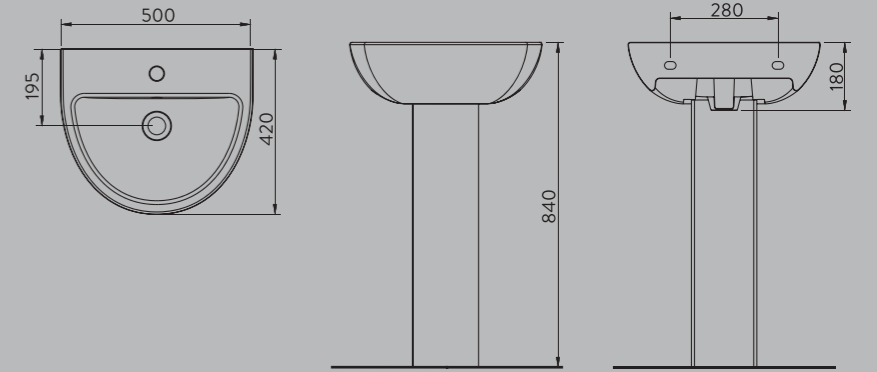

A053011H

TEZGAH ALTI OVAL LAVABO | 55cm
UNDER COUNTER OVAL WASHBASIN | 55cm

TEZGAH ALTI
LAVABO
UNDERCOUNTER
WASHBASIN

A053001H

LAVABO | 50cm
WASHBASIN | 50cm

A014002H

NATURA TAM AYAK
NATURA FULL PEDESTAL

DUVARA
MONTAJA UYGUN
WALL MOUNTED