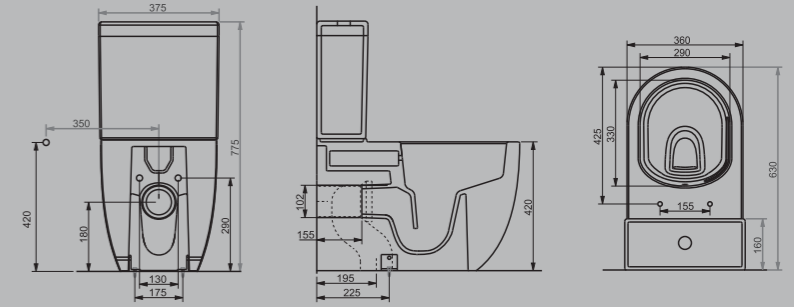

HILL VORTEX DTD KLOZET
HILL VORTEX BTW CLOSE-COUPLED WC PAN

A031240H

KLOZET I WC PAN

A015801H

REZERVUAR I CISTERN

AG15501

TİP 1 İÇ TAKIM
TYPE 1 FLUSHING MECHANISM

AG50010

TİP 2 İÇ TAKIM
TYPE 2 FLUSHING MECHANISM

A030011

YAVAŞ KAPANIR İNCE KAPAK I SLOW CLOSE SLIM SEAT&COVER

A031241H

WC PAN I WITHOUT BIDET FUNCTION