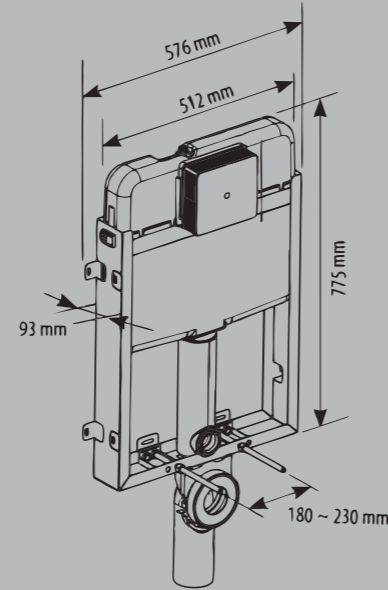

PASLANMAZ TAHARET BAŞLIĞI
STAINLESS STEEL BIDET
FUNCTION NOZZLE

SU TASARRUFU
Tüm klozetler çevre
dostudur ve 4,5 Lt ile
fonksiyon yapabilmektedir.

WATER SAVING
Our all WCs are
environmentally friendly
and functioning with 4,5 Lt
of water.

ÜSTTEN SIKMALI ENTEGRE TAHARET MUSLUĞU SET İÇERİĞİ
TOP CLAMPING INTEGRATED BIDET SET CONTENTS

Taharet Borusu Bağlantı Fleksi Hortumu
Bidet Pipe Flexible Connection Hose

Soğuk Su Giriş Fleksi Hortumu
Cold Water Inlet Flexible Hose

Sıcak Su Giriş Fleksi Hortum / Hot Water Inlet Flexible Hose

Musluk Bağlantı Gövdesi / Tap Connection Housing

Lastik Ara Conta / Intermediate Seal Gasket

Sıkma Somunu / Clamping Nut

Musluk Başlığı / Faucet

Musluk Başlığı Kapama Rozeti / Faucet Cover Rosette

2,5'lik Alyan Anahtarı / 2,5mm Allen Wrench

TAKIM KLOZETİ | WC SUIT

ST 304 paslanmaz çelik taharet başlığı montajlı

ST 304 material (stainless steel) bidet function nozzle is already installed on the WC pans.

Körüklü pis su çıkışı kadası | Flexible connection pipe for drainage

Yere montaj seti | Fixing kit to floor.

2 adet flexi hortum | 2 pieces of Hexible hoses for stop valve connection.

2 adet yan kaplamalar | 2 pieces of caps for side holes.

ASMA KLOZET | WALL-HUNG WC

Taharet başlığı montajlı

Bidet nozzle mounted

2 adet krom kaplı montaj vidası kapağı

2 pieces of chrome plated caps for CISTERN

REZERVUAR | CISTERN

İç takımlar rezervuara monte edilmemektedir. 2,5-4,5 Lt ayarlı iç takım ürününün yanında kolay montaj kiti ile beraber verilmektedir.

2,5-4,5 Lt adjusted Easy fixing kit for WC Pan / Cistern installation.

LAVABO | WASHBASIN

Duvara montaj seti | Fixing kit to the wall.

Krom kaplı su taşıma deliği yüzüğü | Chrome plated over-flow ring.

HILL PİSUVAR | HILL URINAL

Akıllı sensör seti | Smart sensor set.

Duvara montaj seti | Fixing kit to the Wall.

HELA TAŞI | SQUATTING PAN

Temiz su giriş contası | Washer for flush inlet connection.

SERAMİKSAN VİTRİFİYE A.Ş. ürün görünüş ve teknik detaylarda değişiklik yapma hakkını gizli tutar.
SERAMİKSAN VİTRİFİYE A.Ş. reserves the right to make changes in product, appearance and technical details.

Tipografik hatalardan firmamız sorumlu değildir.

Seramiksxn has no responsibility for the typographical mistakes.

Katalogdaki ölçüler sektörel standart tolerans aralığındadır.

The measurements in the catalogue are within the sectoral standards tolerance range.

Ürünlerin montajı için net ölçüler gerektiğinde, ürün üzerinden alınan bire bir ölçüler kullanılmalıdır.

When a full measurements are required for the montage of the products, it must be taken on the products itself.