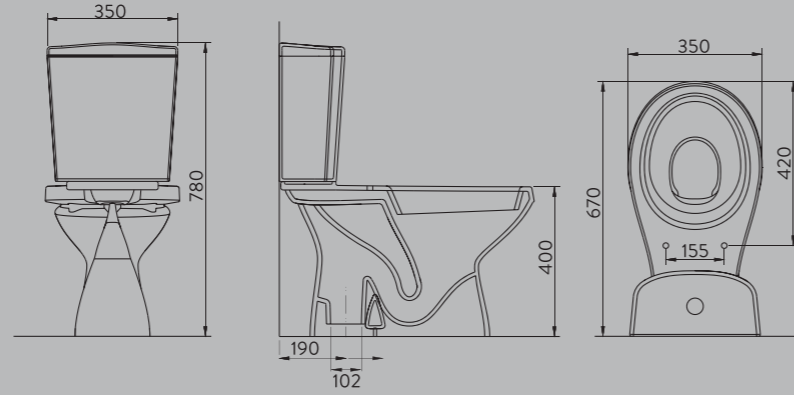

NATURA ALTTAN ÇIKIŞLI KLOZET
NATURA S-TRAP CLOSE-COUPLED WC

A051001H

A052001H

KLOZET | WC PAN **REZERVUAR | CISTERN**

AG55501

TİP 5 - İÇ TAKIM | TYPE 5 - FLUSHING MECHANISM

AG50016

YAVAŞ KAPANIR PROPLAST KAPAK
SLOW CLOSE PROPLAST SEAT&COVER

AG50002

NATURA KLOZET KAPAĞI | NATURA STANDART SEAT & COVER

A051011H

WC PAN | WITHOUT BIDET FUNCTION

SU TÜKETİMİ
WATER CONSUMPTION