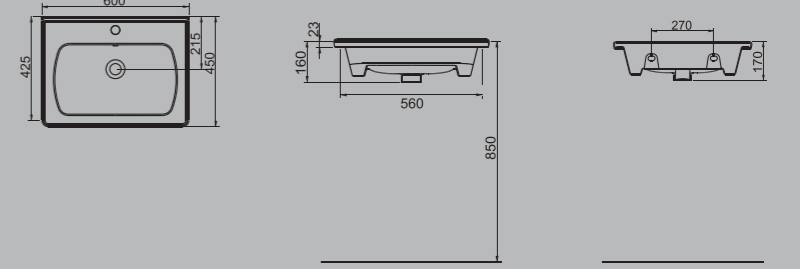

A142010H BEYAZ | WHITE

SATURN ETAJERLİ TEZGAH LAVABO | 60cm
SATURN WASHBASIN EDGED SHELF | 60cm

A142011H MAT ANTRASİT | MATT ANTHRACITE

SATURN ETAJERLİ TEZGAH LAVABO | 60cm
SATURN WASHBASIN EDGED SHELF | 60cm

MOBİLYA GEÇMELİ
FURNITURE MOUNTED

DUVARA MONTAJA UYGUN
WALL MOUNTED

A143110H BEYAZ | WHITE

SATURN FLAT MOBİLYA GEÇMELİ LAVABO | 60cm
SATURN WASHBASIN FLAT SHELF FURNITURE MOUNTED | 60cm

A143211H MAT BEYAZ | MATT WHITE

SATURN FLAT MOBİLYA GEÇMELİ LAVABO | 60cm
SATURN WASHBASIN FLAT SHELF FURNITURE MOUNTED | 60cm

MOBİLYA GEÇMELİ
FURNITURE MOUNTED

DUVARA MONTAJA UYGUN
WALL MOUNTED

A142020H BEYAZ | WHITE

SATURN ETAJERLİ TEZGAH LAVABO | 80cm
SATURN WASHBASIN EDGED SHELF | 80cm

A142021H MAT ANTRASİT | MATT ANTHRACITE

SATURN ETAJERLİ TEZGAH LAVABO | 80cm
SATURN WASHBASIN EDGED SHELF | 80cm

MOBİLYA GEÇMELİ
FURNITURE MOUNTED

DUVARA MONTAJA UYGUN
WALL MOUNTED

A143120H BEYAZ | WHITE

SATURN FLAT MOBİLYA GEÇMELİ LAVABO | 80cm
SATURN WASHBASIN FLAT SHELF FURNITURE MOUNTED | 80cm

A143221H MAT BEYAZ | MATT WHITE

SATURN FLAT MOBİLYA GEÇMELİ LAVABO | 80cm
SATURN WASHBASIN FLAT SHELF FURNITURE MOUNTED | 80cm

MOBİLYA GEÇMELİ
FURNITURE MOUNTED

DUVARA MONTAJA UYGUN
WALL MOUNTED

A142030H BEYAZ | WHITE

SATURN ETAJERLİ TEZGAH LAVABO | 100cm
SATURN WASHBASIN EDGED SHELF | 100cm

A142031H MAT ANTRASİT | MATT ANTHRACITE

SATURN ETAJERLİ TEZGAH LAVABO | 100cm
SATURN WASHBASIN EDGED SHELF | 100cm

MOBİLYA GEÇMELİ
FURNITURE MOUNTED

DUVARA MONTAJA UYGUN
WALL MOUNTED

A143130H BEYAZ | WHITE

SATURN FLAT MOBİLYA GEÇMELİ LAVABO | 100cm
SATURN WASHBASIN FLAT SHELF FURNITURE MOUNTED | 100cm

A143231H MAT BEYAZ | MATT WHITE

SATURN FLAT MOBİLYA GEÇMELİ LAVABO | 100cm
SATURN WASHBASIN FLAT SHELF FURNITURE MOUNTED | 100cm

MOBİLYA GEÇMELİ
FURNITURE MOUNTED