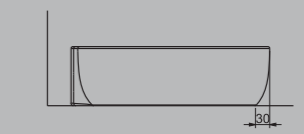

A002844H
MAT SİYAH | MATT BLACK