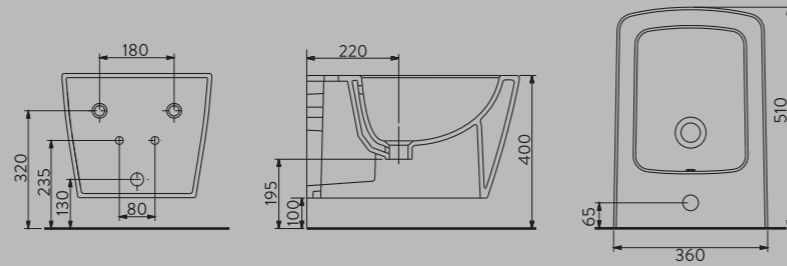

A067020H

LUNA ASMA BİDE
LUNA WALL-HUNG BIDET

H95600319

ASMA BİDE MONTAJ SETİ
WALL-HUNG BIDET MOUNTING KIT

* Montaj seti ile birlikte kullanılmalıdır.
* Should be used with mounting kit.

A040901

YAVAŞ KAPANIR İNCE KLOZET KAPAĞI | BAĞIMSIZ
SLOW CLOSE SLIM SEAT & COVER | SPARE PART