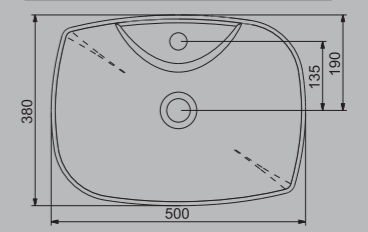

DIES BATARYA DELİKLİ TEZGAH ÜSTÜ LAVABO 50cm
DIES COUNTERTOP WASHBASIN WITH TAP HOLE 50cm

A002161H

BEYAZ | WHITE

A002181H

MAT BEYAZ | MATT WHITE