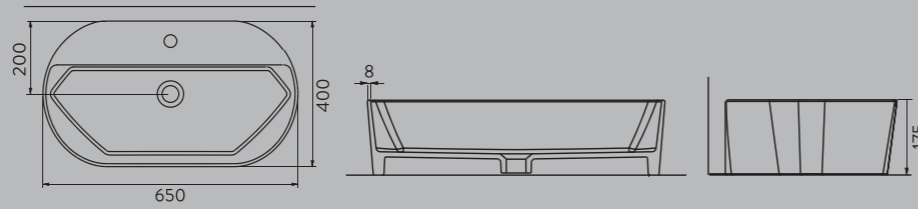

A030911

YAVAŞ KAPANIR İNCE KLOZET KAPAĞI - (BAĞIMSIZ)
SLOW CLOSE SLIM SEAT&COVER (SPARE PART)