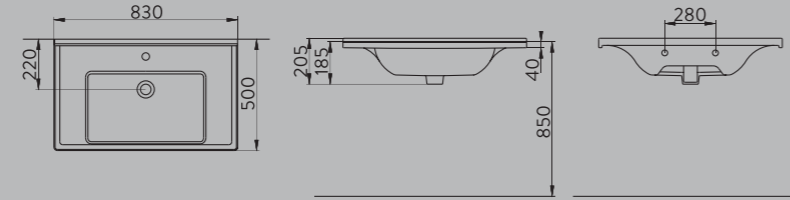

A043103H

SILVA KARE ETAJERLİ TEZGAH LAVABO | 100cm
SILVA WASHBASIN WITH EDGED SHELF | 100cm

MOBİLYAYA
GEÇMELİ
FURNITURE
MOUNTED

DUVARA
MONTAJA UYGUN
WALL MOUNTED