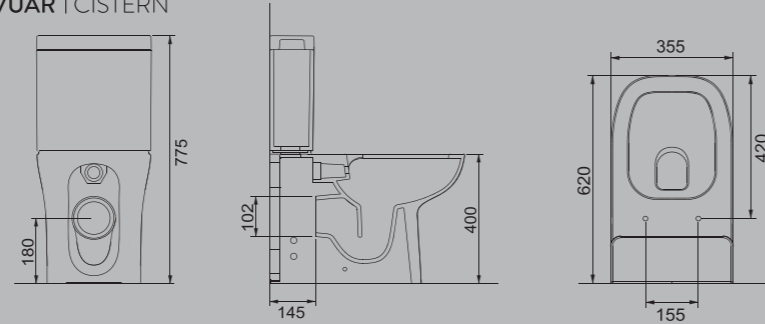

PETITE DUVARA TAM DAYALI KLOZET
PETITE BTW CLOSE-COUPLED WC

A101111H

KLOZET | WC PAN

AG50006

YAVAŞ KAPANIR TERMOPLAST KAPAK
SLOW CLOSE TERMOPLAST SEAT&COVER

A100111

YAVAŞ KAPANIR DUROPLAST İNCE KAPAK
SLOW CLOSE DUROPLAST SLIM SEAT&COVER

A101112H

WC PAN | WITHOUT BIDET FUNCTION

AG50010

TİP 2 - REZERVUAR İÇ TAKIM
TYPE 2 - FLUSHING MECHANISM

A095001H

REZERVUAR | CISTERN