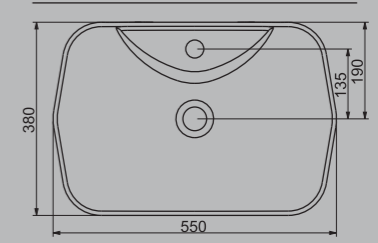

PARLAK SİYAH | GLOSSY BLACK

LUCIDA TEZGAH ÜSTÜ LAVABO 55cm
LUCIDA COUNTERTOP WASHBASIN 55cm

A002551H

BEYAZ | WHITE

A002571H

MAT BEYAZ | MATT WHITE

LUCIDA BATARYA DELİKLİ TEZGAH ÜSTÜ LAVABO 55cm
LUCIDA COUNTERTOP WASHBASIN WITH TAP HOLE 55cm