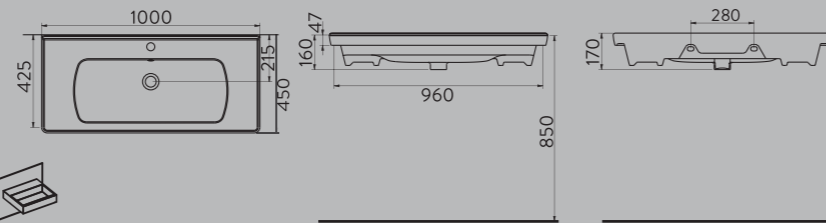

MOBİLYA GEÇMELİ
FURNITURE MOUNTED

DUVARA MONTAJA UYGUN
WALL MOUNTED

A143130H BEYAZ | WHITE

SATURN FLAT MOBİLYA GEÇMELİ LAVABO | 100cm
SATURN WASHBASIN FLAT SHELF FURNITURE MOUNTED | 100cm

A143231H MAT BEYAZ | MATT WHITE

SATURN FLAT MOBİLYA GEÇMELİ LAVABO | 100cm
SATURN WASHBASIN FLAT SHELF FURNITURE MOUNTED | 100cm