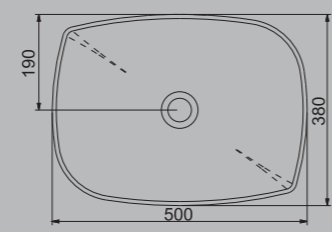

DIES TEZGAH ÜSTÜ LAVABO 50cm
DIES COUNTERTOP WASHBASIN 50cm

A002151H

BEYAZ | WHITE

A002171H

MAT BEYAZ | MATT WHITE