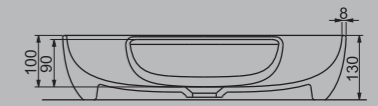

PARLAK SİYAH | GLOSSY BLACK

LUCIDA TEZGAH ÜSTÜ LAVABO 55cm
LUCIDA COUNTERTOP WASHBASIN 55cm

A002551H

BEYAZ | WHITE

A002571H

MAT BEYAZ | MATT WHITE

LUCIDA BATARYA DELİKLİ TEZGAH ÜSTÜ LAVABO 55cm
LUCIDA COUNTERTOP WASHBASIN WITH TAP HOLE 55cm