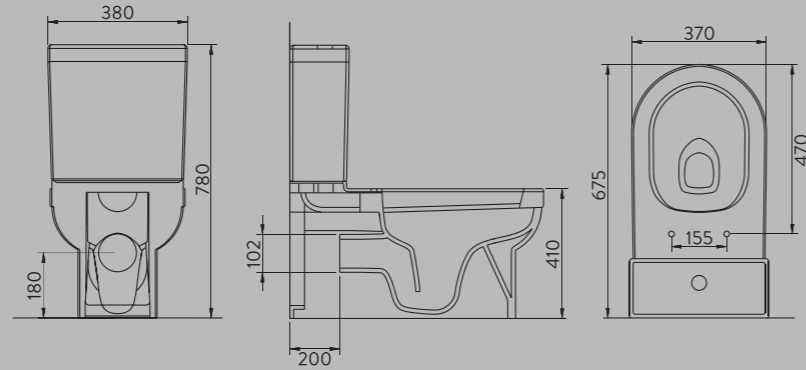

TERRA DUVARA TAM DAYALI KLOZET
TERRA BTW CLOSE-COUPLED WC

A011001H
KLOZET | WC PAN

AG15501
TİP 1 İÇ TAKIM
TYPE 1 FLUSHING MECHANISM

A010011
YAVAŞ KAPANIR İNCE KAPAK
SLOW CLOSE SLIM SEAT & COVER

A011002H
WC PAN | WITHOUT BIDET FUNCTION

A011161H
KLOZET MAT ANTRASİT | WC PAN ANTHRACITE MATT

A015861H
REZERVUAR MAT ANTRASİT
CISTERN ANTHRACITE MATT

A010021
YAVAŞ KAPANIR İNCE KAPAK ANTRASİT
SLOW CLOSE SLIM SEAT & COVER ANTHRACITE

A011162H
WC PAN MATT ANTHRACITE | WITHOUT BIDET FUNCTION