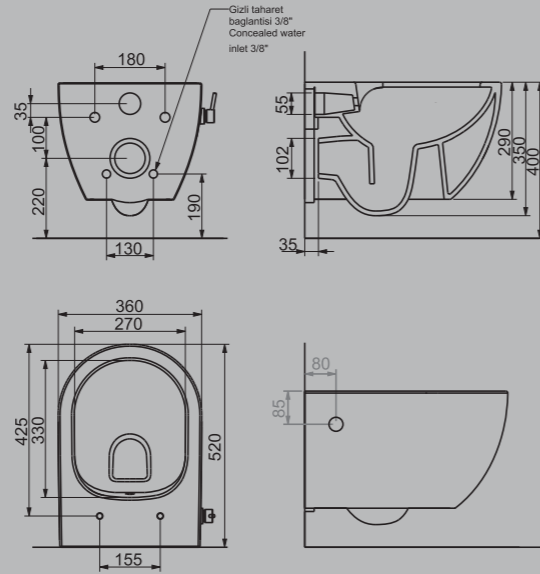

HILL RIM-OUT ENTEGRE MUSLUKLU ASMA KLOZET
HILL RIM - OUT WALL-HUNG WC PAN WITH INTEGRATED
BIDET FAUCET

A031155H

KLOZET SICAK+SOĞUK | WC PAN HOT+COLD

A031157H

KLOZET SOĞUK | WC PAN COLD

A030011

YAVAŞ KAPANIR İNCE KAPAK
SLOW CLOSE SLIM SEAT & COVER

A031156H

KLOZET SICAK+SOĞUK MAT SİYAH | WC PAN HOT+COLD MATT BLACK

A031158H

KLOZET SOĞUK MAT SİYAH | WC PAN COLD MATT BLACK

A030101

YAVAŞ KAPANIR İNCE KAPAK MAT SİYAH
SLOW CLOSE SLIM SEAT & COVER MATT BLACK