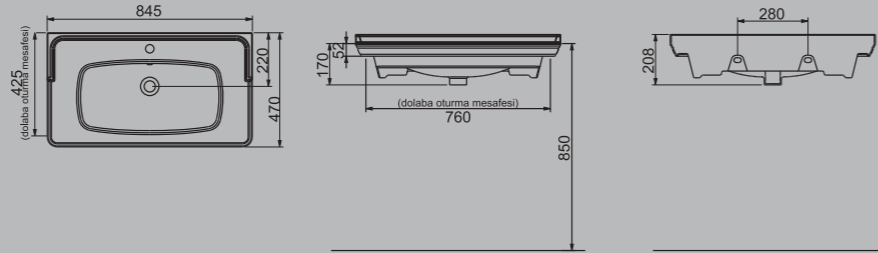

VICTORIAN

A003120H

VICTORIAN ETAJERLİ TEZGAH LAVABO | 80cm
VICTORIAN WASHBASIN EDGED SHELF | 80cm

MOBİLYAYA
GEÇMELİ
FURNITURE
MOUNTED

DUYARA
MONTAJA UYGUN
WALL MOUNTED

VICTORIAN RIM-OUT ASMA KLOZET
VICTORIAN RIM-OUT WALL-HUNG WC PAN