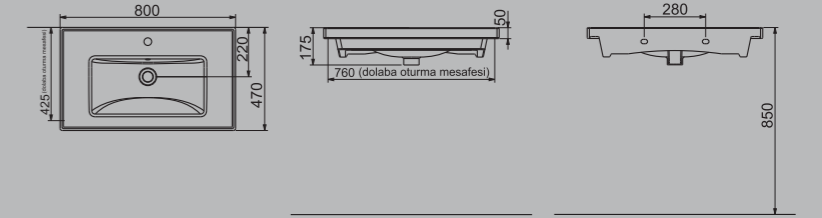

A063800H

LUNA ETAJERLİ MOBİLYA GEÇMELİ LAVABO | 80 cm
LUNA WASHBASIN EDGED SHELF FURNITURE MOUNTED | 80 CM