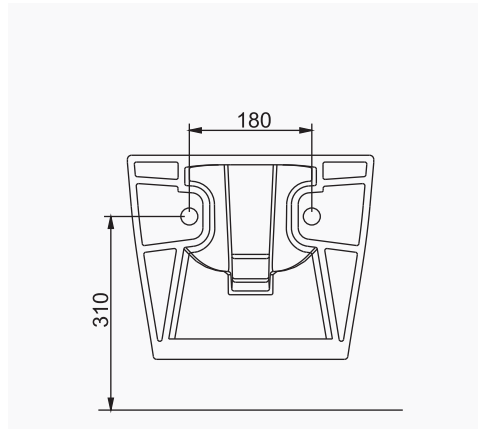

LUNA ASMA BİDE
LUNA WALL-HUNG BIDET