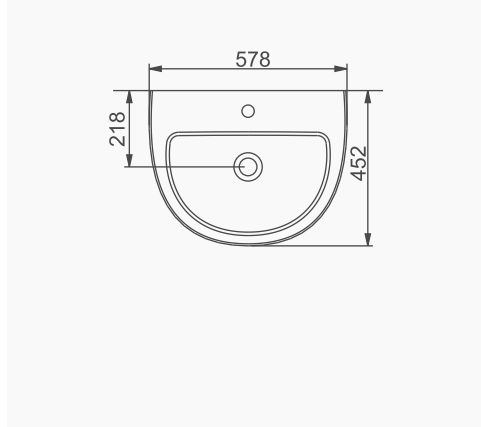

YARATICI CREATIVE

VOLCANO

A023001 VOLCANO LAVABO (58cm) / VOLCANO WASHBASIN (58cm)
A014101 TERRA-VOLCANO ORTAK YARIM AYAK / TERRA-VOLCANO COMMON SEMI PEDESTAL

DUVARA MONTAJA UYGUN
KOLON VE YARIM AYAK İLE UYUMLU.
SUITABLE FOR WALL MOUNTING AND USING WITH
SEMI PEDESTAL AND FULL PEDESTAL.