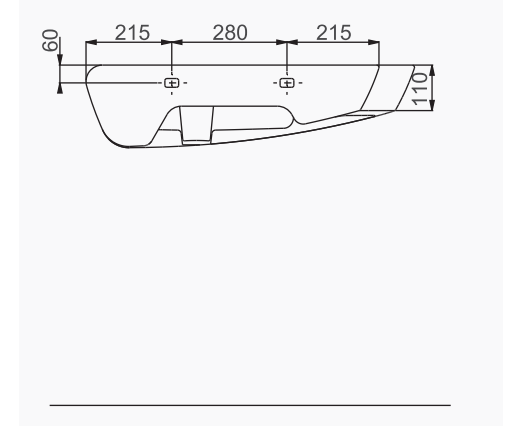

A083016
ARCHITECT IV
ARCHITECT IV

MOBİLYA KULLANIMINA VE DUVARA MONTAJA UYGUN.
SUITABLE FOR USING WITH BATHROOM FURNITURES
AND WALL MOUNTING.