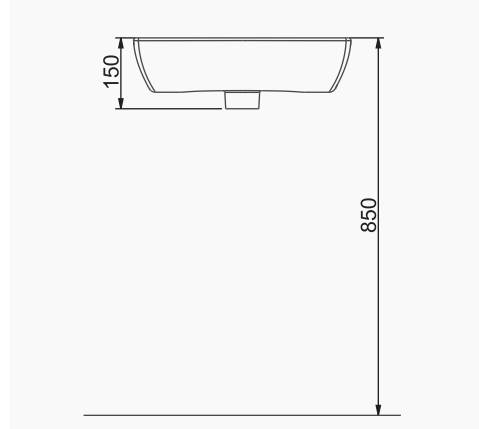

TEK PARÇA ÜRÜNLER / STAND-ALONE PRODUCTS

28X35 CM LAVABO
28x35 cm WASHBASIN

DUVARA MONTAJA UYGUN.
SUITABLE FOR WALL MOUNTING.

28X45 CM LAVABO
28x45 cm WASHBASIN

DUVARA MONTAJA UYGUN.
SUITABLE FOR WALL MOUNTING.