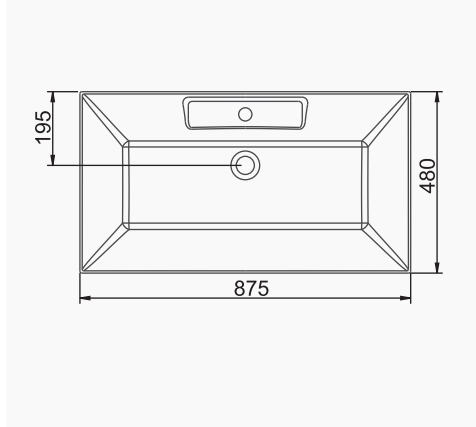

A074008
AQUA TEZGAHÜSTÜ LAVABO (88 cm)
AQUA COUNTERTOP RECTANGULAR WASHBASIN (88 cm)

MOBİLYA KULLANIMINA UYGUN. TEZGAH ÜZERİNE UYUMLU.
SUITABLE FOR USING WITH BATHROOM FURNITURES.
CAN BE USED AS COUNTERTOP.