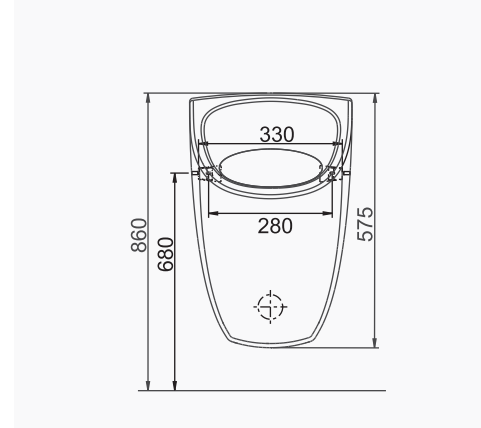

A059002
ÜSTTEN YIKAMA GİRİŞLİ PISUVAR
TOP FLUSH INLET URINAL