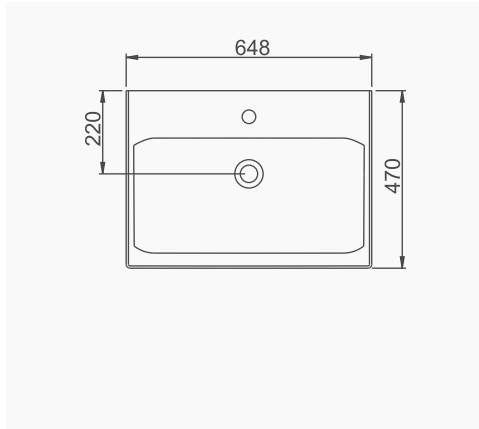

LUNA ASMA BİDE
LUNA WALL-HUNG BIDET

LUNA

A063011
LUNA YARIM TEZGAH LAVABO (65cm)
LUNA SEMI-RECESSED WASHBASIN (65cm)

MOBİLYA KULLANIMINA VE DUVARA MONTAJA UYGUN.
*SUITABLE FOR USING WITH BATHROOM FURNITURES
AND WALL MOUNTING.*