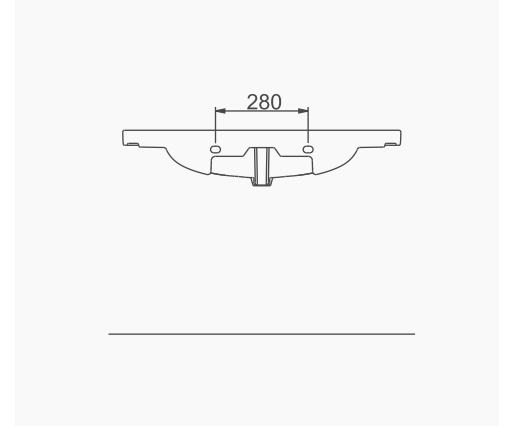

VOLCANO

AO24020
VOLCANO LAVABO (105cm)
VOLCANO WASHBASIN WITH SHELF (105 cm)

MOBİLYA KULLANIMINA VE DUVARA MONTAJA UYGUN.
*SUITABLE FOR USING WITH BATHROOM FURNITURES
AND WALL MOUNTING.*