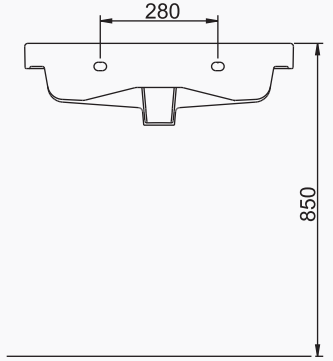

YALIN PURE

OCEAN PLUS

A033001
OCEAN PLUS LAVABO (65cm)
OCEAN PLUS WASHBASIN (65cm)

MOBİLYA KULLANIMINA VE DUVARA MONTAJA UYGUN.
*SUITABLE FOR USING WITH BATHROOM FURNITURES
AND WALL MOUNTING.*

OCEAN PLUS DUVARA TAM DAYALI KLOZET/OCEAN PLUS BTW CLOSE-COUPLED WC
A031001 KLOZET / WC PAN
A035001 REZERVUAR (İç Takımlı) / CISTERN (Flush Mechanism Inside)
A030011 YAVAŞ KAPANIR İNCE KAPAK / SLOW CLOSE SLIM SEAT & COVER