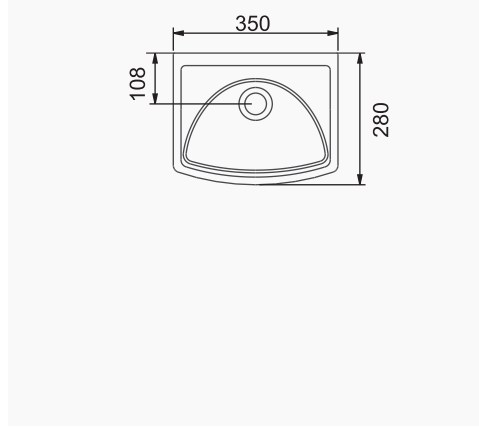

TEK PARÇA ÜRÜNLER / STAND-ALONE PRODUCTS

28X35 CM LAVABO
28x35 cm WASHBASIN

DUVARA MONTAJA UYGUN.
SUITABLE FOR WALL MOUNTING.