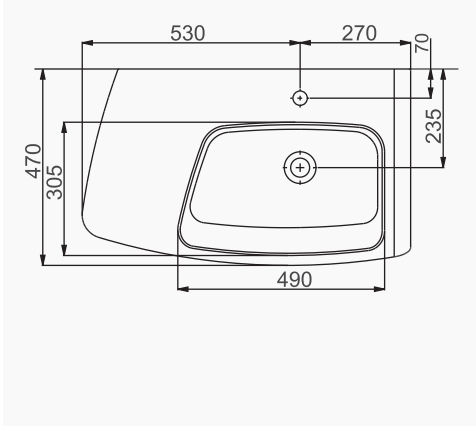

A083016
ARCHITECT IV
ARCHITECT IV

MOBİLYA KULLANIMINA VE DUVARA MONTAJA UYGUN.
SUITABLE FOR USING WITH BATHROOM FURNITURES
AND WALL MOUNTING.