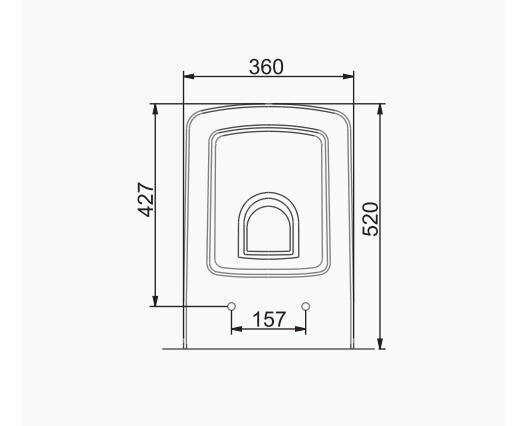

SILVA

A041041
WC PAN
WITHOUT BIDET FUNCTION