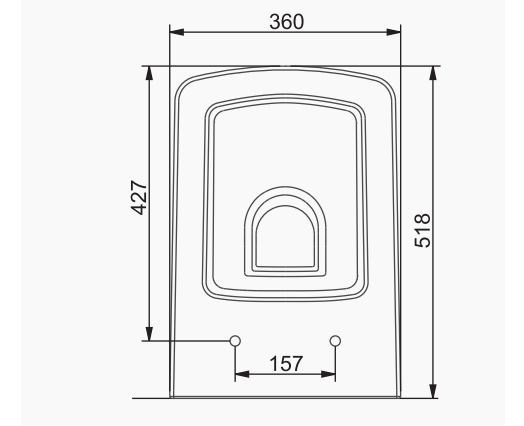

LUNA

A061041
WC PAN
WITHOUT BIDET FUNCTION