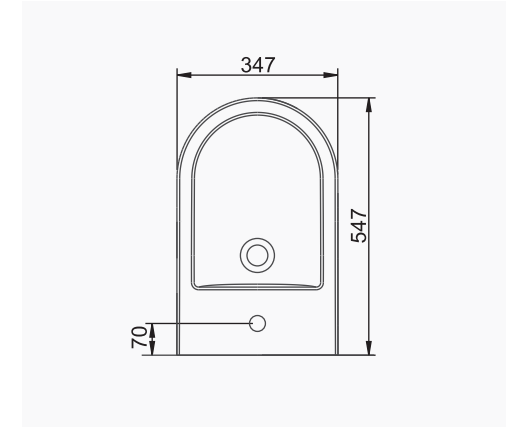

A037001
OCEAN PLUS YERDEN BİDE
OCEAN PLUS BTW BIDET