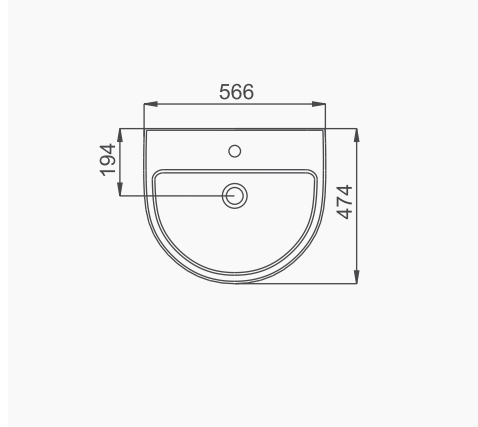

A043001
SILVA KALIN BANT LAVABO (56cm)
SILVA THICK BELTED OVAL WASHBASIN (56cm)

MOBİLYA KULLANIMINA VE DUVARA MONTAJA UYGUN. TEZGAH ÜZERİNE UYUMLU.
SUITABLE FOR USING WITH BATHROOM FURNITURES AND WALL MOUNTING. CAN BE USED AS COUNTERTOP.