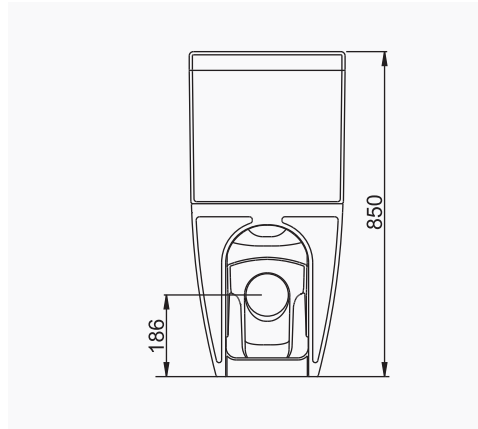

A035801
OCEAN PLUS - LUNA REZERVUAR (İç Takımsız)
OCEAN PLUS - LUNA CISTERN (Without Flush Mechanism)

ESTETİK AESTHETICS

LUNA

A062001
LUNA TEZGAH ÜSTÜ LAVABO (65cm)
LUNA COUNTERTOP WASHBASIN (65cm)

MOBİLYA KULLANIMINA VE DUVARA MONTAJA UYGUN. TEZGAH ÜZERİNE UYUMLU.
SUITABLE FOR USING WITH BATHROOM FURNITURES AND WALL MOUNTING. CAN BE USED AS COUNTERTOP.