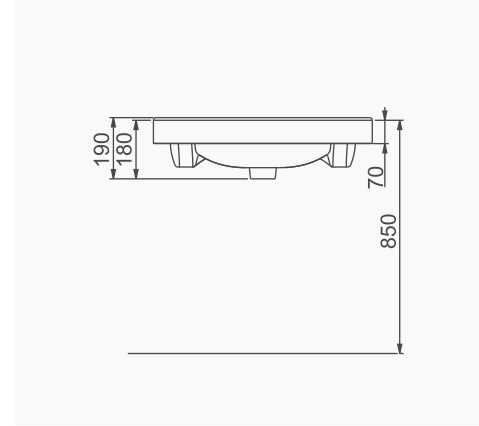

LUNA

A062101
LUNA TEZGAH LAVABO (65cm)
LUNA THICK BELTED RECTANGULAR WASHBASIN (65cm)

MOBİLYA KULLANIMINA VE DUVARA MONTAJA UYGUN. TEZGAH ÜZERİNE UYUMLU.
SUITABLE FOR USING WITH BATHROOM FURNITURES AND WALL MOUNTING. CAN BE USED AS COUNTERTOP.