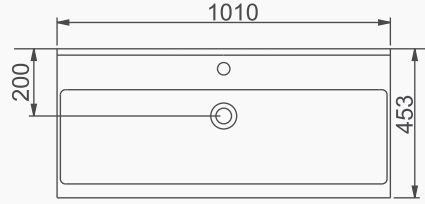

LUNA

A062103
LUNA TEZGAH LAVABO (100cm)
LUNA THICK BELTED RECTANGULAR WASHBASIN (100cm)