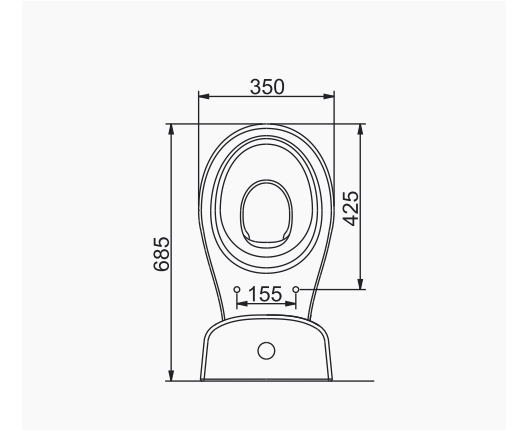

BEDENSEL ENGELLİ / DISABLED

A051091
WC PAN
WITHOUT BIDET FUNCTION