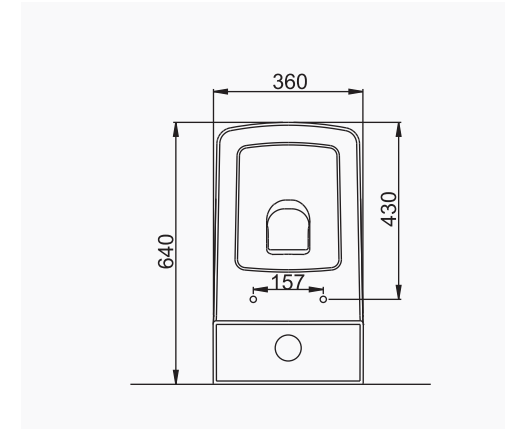

A035801
OCEAN PLUS - LUNA REZERVUAR (İç Takımsız)
OCEAN PLUS - LUNA CISTERN (Without Flush Mechanism)

ESTETİK AESTHETICS

LUNA

A062001
LUNA TEZGAH ÜSTÜ LAVABO (65cm)
LUNA COUNTERTOP WASHBASIN (65cm)

MOBİLYA KULLANIMINA VE DUVARA MONTAJA UYGUN. TEZGAH ÜZERİNE UYUMLU.
SUITABLE FOR USING WITH BATHROOM FURNITURES AND WALL MOUNTING. CAN BE USED AS COUNTERTOP.