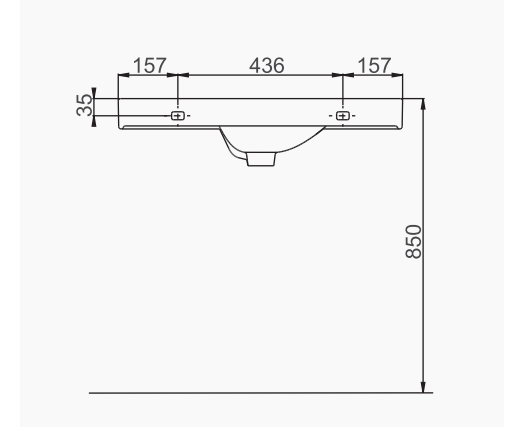

ARCHITECT

A083017
ARCHITECT I
ARCHITECT I

MOBİLYA KULLANIMINA VE DUVARA MONTAJA UYGUN.
SUITABLE FOR USING WITH BATHROOM FURNITURES
AND WALL MOUNTING.