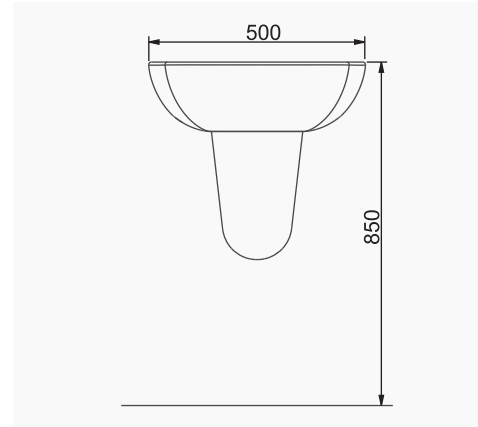

A056
LAVABO (50cm) + TERRA - VOLCANO ORTAK YARIM AYAK
WASHBASIN (50cm) + TERRA - VOLCANO COMMON SEMI PEDESTAL

DUVARA MONTAJA UYGUN
KOLON VE YARIM AYAK İLE UYUMLU.
SUITABLE FOR WALL MOUNTING AND USING WITH
SEMI PEDESTAL AND FULL PEDESTAL.