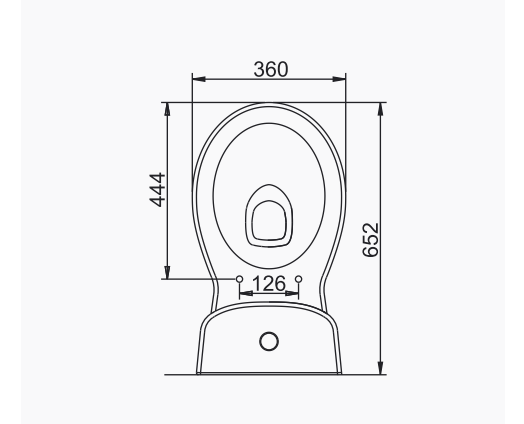

VOLCANO

A021002
WC PAN
WITHOUT BIDET FUNCTION