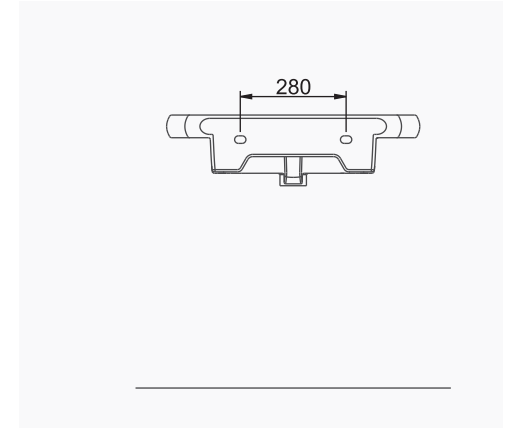

A052067
BEDENSEL ENGELLİ LAVABO
DISABLED WASHBASIN