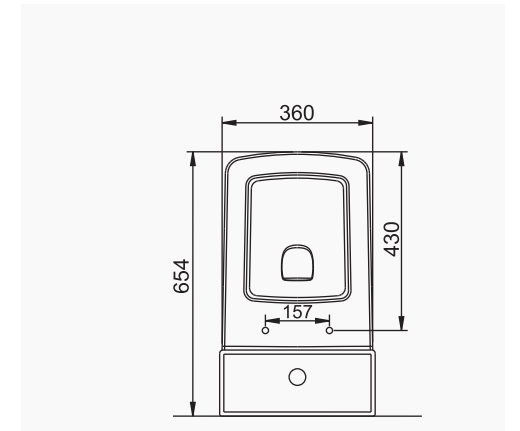

A043001
SILVA KALIN BANT LAVABO (56cm)
SILVA THICK BELTED OVAL WASHBASIN (56cm)

MOBİLYA KULLANIMINA VE DUVARA MONTAJA UYGUN. TEZGAH ÜZERİNE UYUMLU.
SUITABLE FOR USING WITH BATHROOM FURNITURES AND WALL MOUNTING. CAN BE USED AS COUNTERTOP.