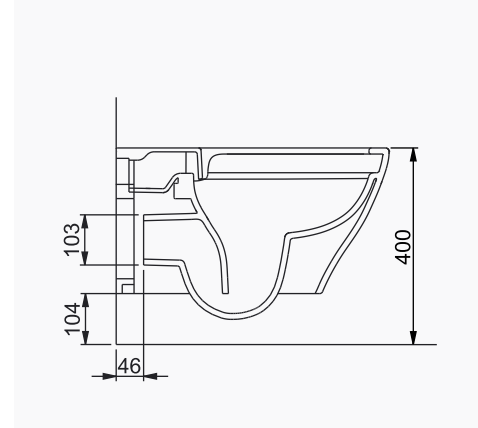

VOLCANO

VOLCANO RIM-OUT ASMA KLOZET / VOLCANO RIM-OUT WALL-HUNG WC PAN
A021111 KLOZET / WC PAN
A020011 YAVAŞ KAPANIR İNCE KAPAK / SLOW CLOSE SLIM SEAT & COVER

A021112
WC PAN
WITHOUT BIDET FUNCTION