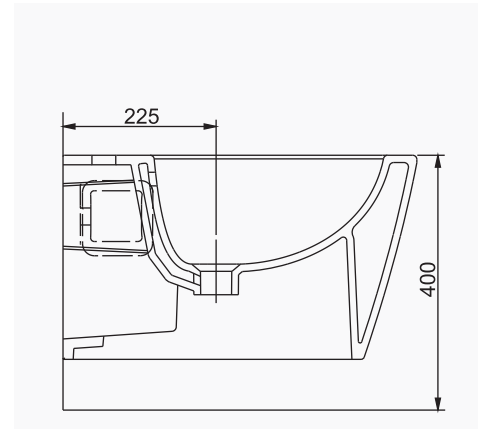

LUNA ASMA BİDE
LUNA WALL-HUNG BIDET