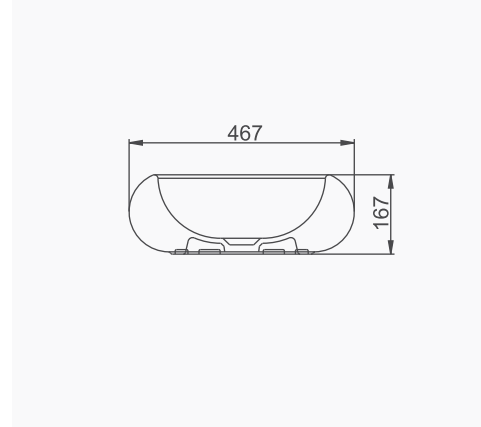

A074001
AQUA TEZGAH ÜSTÜ ÇANAK LAVABO (Ø47 cm)
AQUA COUNTERTOP POT WASHBASIN (Ø47 cm)

MOBİLYA KULLANIMINA UYGUN. TEZGAH ÜZERİNE UYUMLU.
SUITABLE FOR USING WITH BATHROOM FURNITURES.
CAN BE USED AS COUNTERTOP.