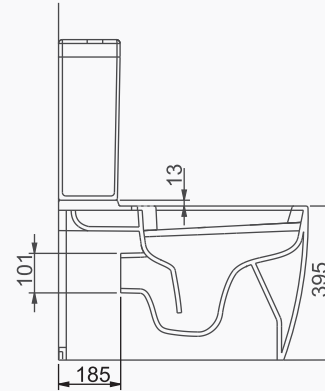

YALIN PURE

OCEAN PLUS

A033001
OCEAN PLUS LAVABO (65cm)
OCEAN PLUS WASHBASIN (65cm)

MOBİLYA KULLANIMINA VE DUVARA MONTAJA UYGUN.
*SUITABLE FOR USING WITH BATHROOM FURNITURES
AND WALL MOUNTING.*

OCEAN PLUS DUVARA TAM DAYALI KLOZET/OCEAN PLUS BTW CLOSE-COUPLED WC
A031001 KLOZET / WC PAN
A035001 REZERVUAR (İç Takımlı) / CISTERN (Flush Mechanism Inside)
A030011 YAVAŞ KAPANIR İNCE KAPAK / SLOW CLOSE SLIM SEAT & COVER