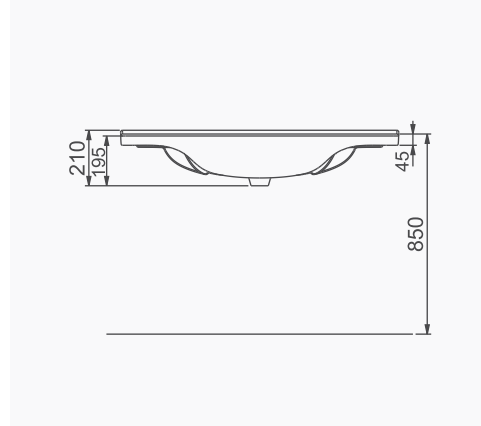

VOLCANO

AO24020
VOLCANO LAVABO (105cm)
VOLCANO WASHBASIN WITH SHELF (105 cm)

MOBİLYA KULLANIMINA VE DUVARA MONTAJA UYGUN.
*SUITABLE FOR USING WITH BATHROOM FURNITURES
AND WALL MOUNTING.*