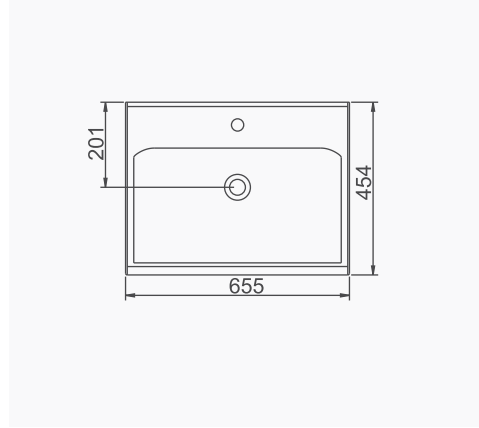

LUNA ASMA BİDE
LUNA WALL-HUNG BIDET

LUNA

A063011
LUNA YARIM TEZGAH LAVABO (65cm)
LUNA SEMI-RECESSED WASHBASIN (65cm)

MOBİLYA KULLANIMINA VE DUVARA MONTAJA UYGUN.
*SUITABLE FOR USING WITH BATHROOM FURNITURES
AND WALL MOUNTING.*