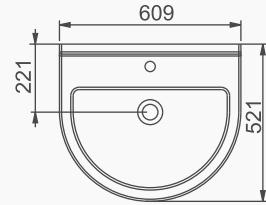

TERRA

A012001 TERRA LAVABO (60cm) / *TERRA WASHBASIN (60cm)*
A014101 TERRA-VOLCANO ORTAK YARIM AYAK / *TERRA-VOLCANO COMMON SEMI PEDESTAL*

DUVARA MONTAJA UYGUN
KOLON VE YARIM AYAK İLE UYUMLU.
SUITABLE FOR WALL MOUNTING AND USING WITH SEMI PEDESTAL AND FULL PEDESTAL.