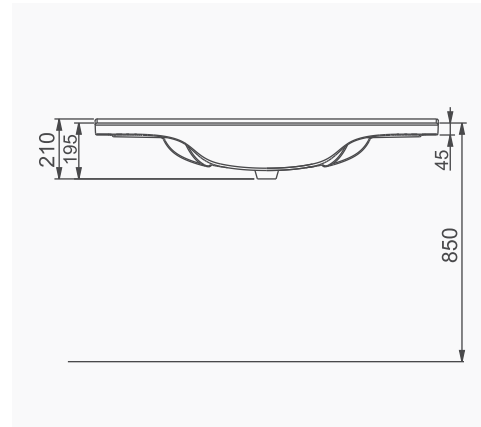

AO24040
VOLCANO LAVABO (120cm)
VOLCANO WASHBASIN WITH SHELF (120 cm)

MOBİLYA KULLANIMINA VE DUVARA MONTAJA UYGUN.
*SUITABLE FOR USING WITH BATHROOM FURNITURES
AND WALL MOUNTING.*