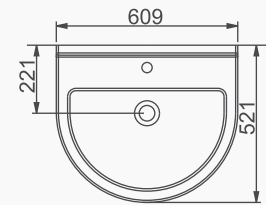

FERAHFRESH

TERRA

A012001 TERRA LAVABO (60cm) / *TERRA WASHBASIN (60cm)*
A014101 TERRA-VOLCANO ORTAK YARIM AYAK / *TERRA-VOLCANO COMMON SEMI PEDESTAL*

DUVARA MONTAJA UYGUN
KOLON VE YARIM AYAK İLE UYUMLU.
SUITABLE FOR WALL MOUNTING AND USING WITH SEMI PEDESTAL AND FULL PEDESTAL.