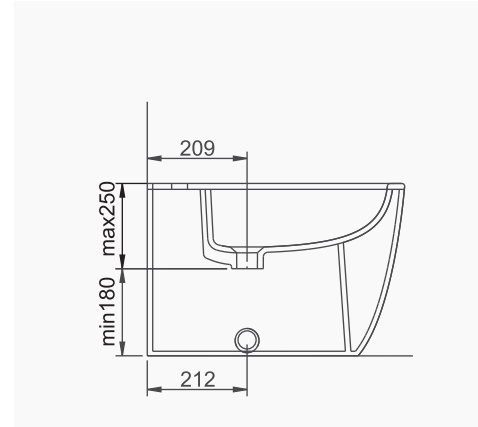

A037001
OCEAN PLUS YERDEN BİDE
OCEAN PLUS BTW BIDET