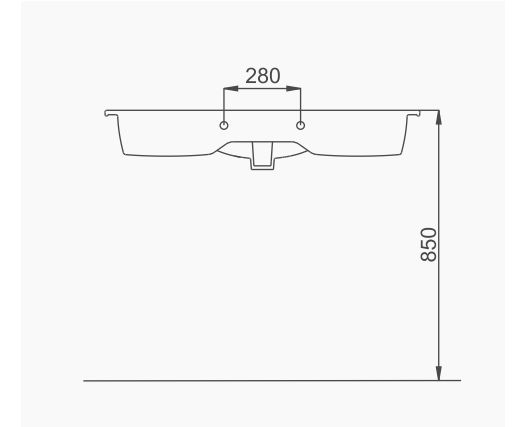

A063201
LUNA FLAT LAVABO (65cm)
LUNA WASHBASIN WITH FLAT SHELF (65cm)

MOBİLYA KULLANIMINA VE DUVARA MONTAJA UYGUN. TEZGAH ÜZERİNE UYUMLU.
*SUITABLE FOR USING WITH BATHROOM FURNITURES AND
WALL MOUNTING. CAN BE USED AS COUNTERTOP.*

LUNA

A063202
LUNA FLAT LAVABO (80cm)
LUNA WASHBASIN WITH FLAT SHELF (80cm)

MOBİLYA KULLANIMINA VE DUVARA MONTAJA UYGUN. TEZGAH ÜZERİNE UYUMLU.
SUITABLE FOR USING WITH BATHROOM FURNITURES AND WALL MOUNTING. CAN BE USED AS COUNTERTOP.