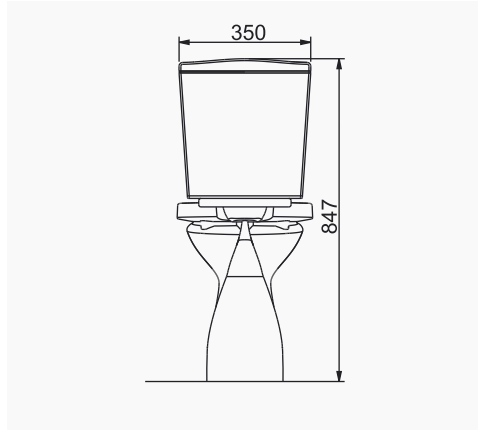

BEDENSEL ENGELLİ / DISABLED

A051090 BEDENSEL ENGELLİ KLOZET / *DISABLED CLOSE COUPLER WC*
A052001 REZERVUAR (İç Takımsız) / *CISTERN (Without Flush Mechanism)*
AG50004 YAVAŞ KAPANIR KLOZET KAPAĞI / *SEAT & COVER SLOW CLOSE*
AG50003 KLOZET KAPAĞI / *STANDART SEAT & COVER*