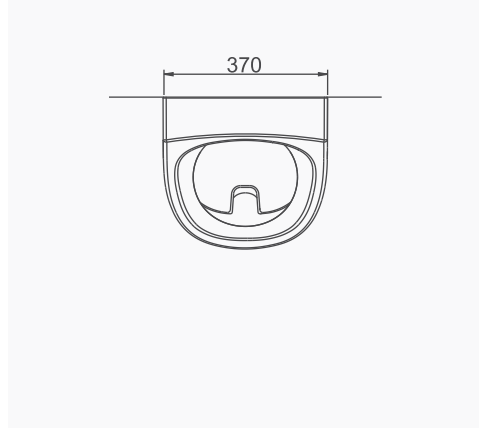

TEK PARÇA ÜRÜNLER / STAND-ALONE PRODUCTS

A059001
ARKADAN YIKAMA GİRİŞLİ PISUVAR
REAR FLUSH INLET URINAL