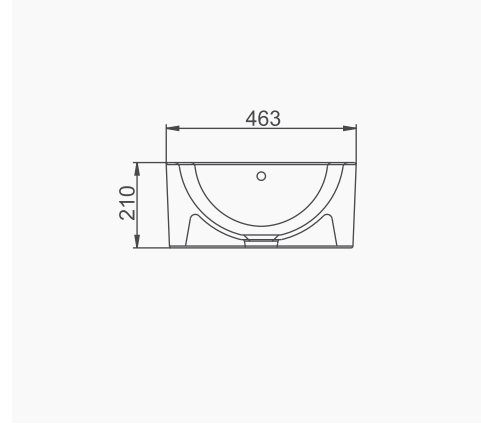

AQUA

A074002
AQUA TEZGAH ÜSTÜ YUVARLAK LAVABO (Ø46cm)
AQUA COUNTERTOP ROUND WASHBASIN (Ø46cm)

MOBİLYA KULLANIMINA UYGUN. TEZGAH ÜZERİNE UYUMLU.
SUITABLE FOR USING WITH BATHROOM FURNITURES.
CAN BE USED AS COUNTERTOP.