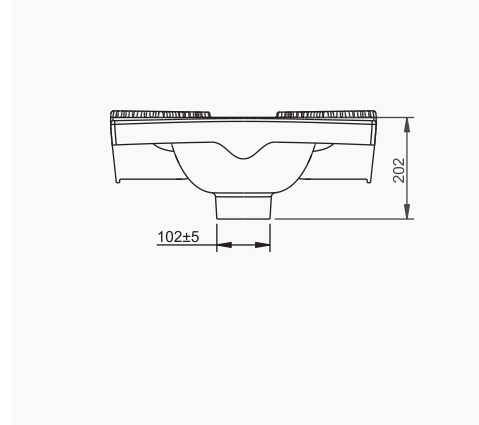

GÜNEŞ TİPİ HELA TAŞI ÜSTTEN YIKAMA GİRİŞLİ
TOP FLUSH INLET SUN SQUATTING PAN