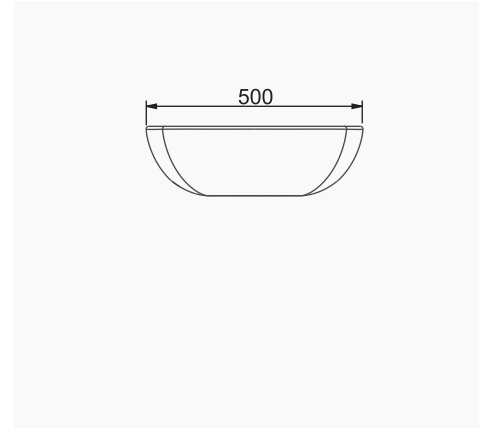

A053001
LAVABO (50cm)
WASHBASIN (50cm)

DUVARA MONTAJA UYGUN
KOLON VE YARIM AYAK İLE UYUMLU.
SUITABLE FOR WALL MOUNTING AND USING WITH
SEMI PEDESTAL AND FULL PEDESTAL.