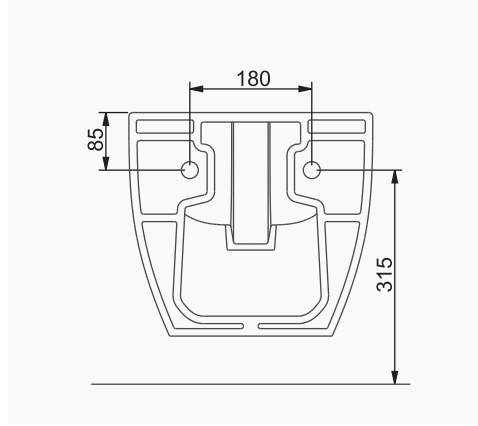

OCEAN PLUS

A037020
OCEAN PLUS ASMA BİDE
OCEAN PLUS WALL-HUNG BIDET