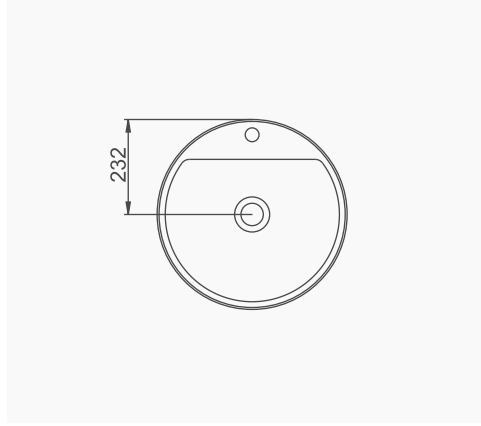

AQUA

A074002
AQUA TEZGAH ÜSTÜ YUVARLAK LAVABO (Ø46cm)
AQUA COUNTERTOP ROUND WASHBASIN (Ø46cm)

MOBİLYA KULLANIMINA UYGUN. TEZGAH ÜZERİNE UYUMLU.
SUITABLE FOR USING WITH BATHROOM FURNITURES.
CAN BE USED AS COUNTERTOP.