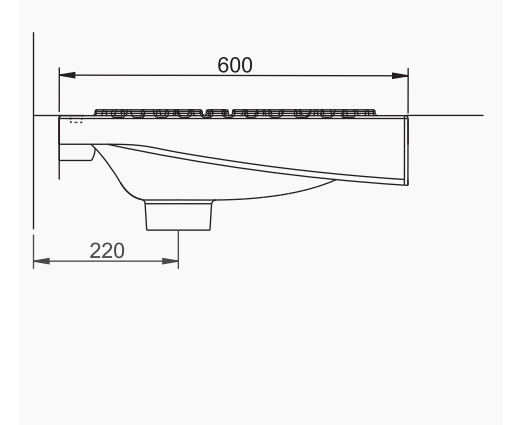

GÜNEŞ TİPİ HELA TAŞI ÜSTTEN YIKAMA GİRİŞLİ
TOP FLUSH INLET SUN SQUATTING PAN