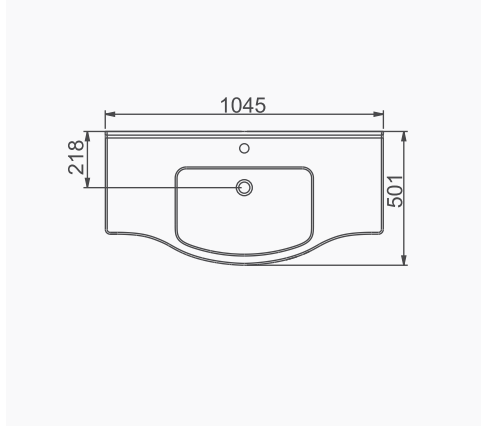

VOLCANO

AO24020
VOLCANO LAVABO (105cm)
VOLCANO WASHBASIN WITH SHELF (105 cm)

MOBİLYA KULLANIMINA VE DUVARA MONTAJA UYGUN.
*SUITABLE FOR USING WITH BATHROOM FURNITURES
AND WALL MOUNTING.*