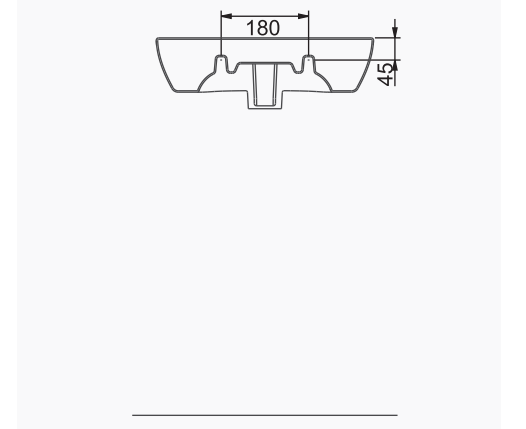

TEK PARÇA ÜRÜNLER / STAND-ALONE PRODUCTS

28X35 CM LAVABO
28x35 cm WASHBASIN

DUVARA MONTAJA UYGUN.
SUITABLE FOR WALL MOUNTING.

28X45 CM LAVABO
28x45 cm WASHBASIN

DUVARA MONTAJA UYGUN.
SUITABLE FOR WALL MOUNTING.