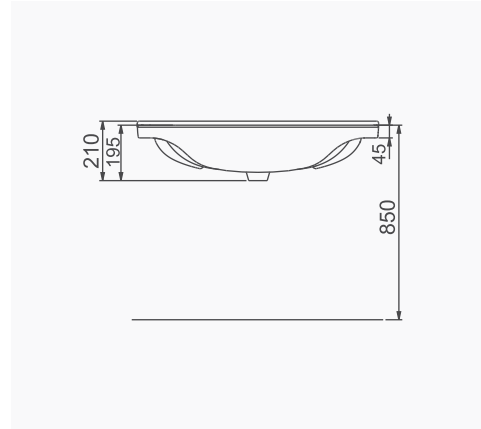

A024010
VOLCANO LAVABO (85cm)
VOLCANO WASHBASIN WITH SHELF (85 cm)

MOBİLYA KULLANIMINA VE DUVARA MONTAJA UYGUN.
SUITABLE FOR USING WITH BATHROOM FURNITURES
AND WALL MOUNTING.