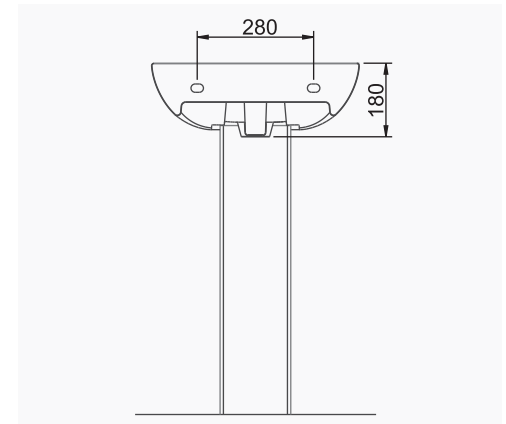

TEK PARÇA ÜRÜNLER / STAND-ALONE PRODUCTS

A055
LAVABO (50 cm) + TERRA - VOLCANO ORTAK TAM AYAK
WASHBASIN (50 cm) + TERRA - VOLCANO COMMON FULL PEDESTAL

DUVARA MONTAJA UYGUN
KOLON VE YARIM AYAK İLE UYUMLU.
SUITABLE FOR WALL MOUNTING AND USING WITH
SEMI PEDESTAL AND FULL PEDESTAL.