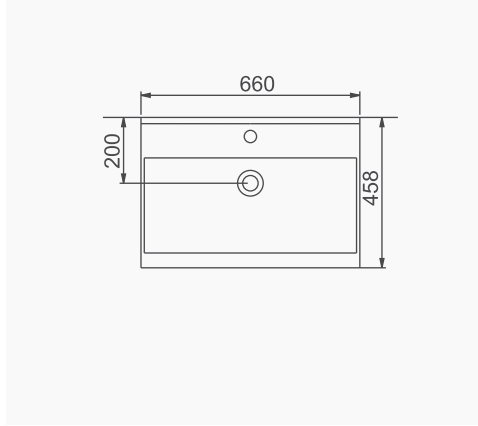

LUNA

A062101
LUNA TEZGAH LAVABO (65cm)
LUNA THICK BELTED RECTANGULAR WASHBASIN (65cm)

MOBİLYA KULLANIMINA VE DUVARA MONTAJA UYGUN. TEZGAH ÜZERİNE UYUMLU.
SUITABLE FOR USING WITH BATHROOM FURNITURES AND WALL MOUNTING. CAN BE USED AS COUNTERTOP.