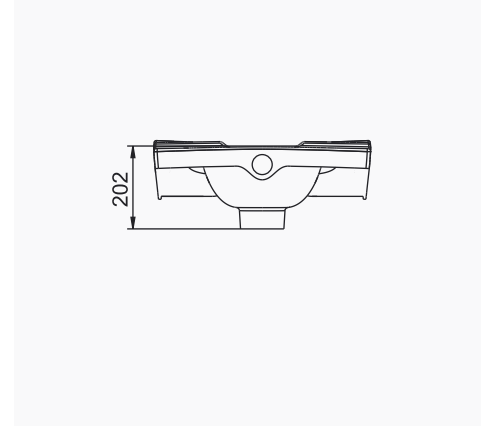

TEK PARÇA ÜRÜNLER / STAND-ALONE PRODUCTS

A056001
HELA TAŞI ARKADAN YIKAMA GİRİŞLİ
REAR FLUSH INLET SQUATTING PAN