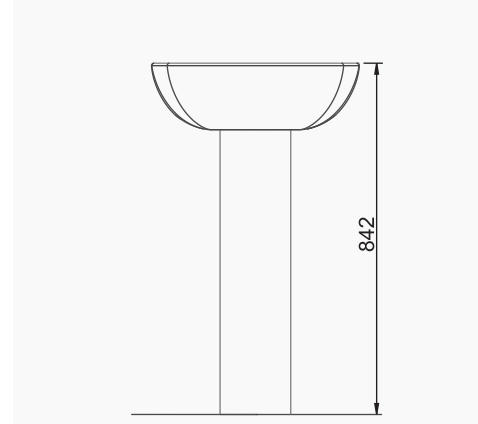

TEK PARÇA ÜRÜNLER / STAND-ALONE PRODUCTS

A055
LAVABO (50 cm) + TERRA - VOLCANO ORTAK TAM AYAK
WASHBASIN (50 cm) + TERRA - VOLCANO COMMON FULL PEDESTAL

DUVARA MONTAJA UYGUN
KOLON VE YARIM AYAK İLE UYUMLU.
SUITABLE FOR WALL MOUNTING AND USING WITH
SEMI PEDESTAL AND FULL PEDESTAL.