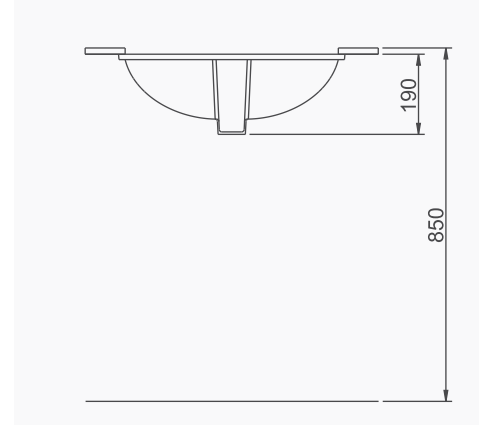

A051091
WC PAN
WITHOUT BIDET FUNCTION

A052067
BEDENSEL ENGELLİ LAVABO
DISABLED WASHBASIN

TEK PARÇA ÜRÜNLER / STAND-ALONE PRODUCTS

A053011
TEZGAHALTI OVAL LAVABO (55 cm)
UNDERCOUNTER OVAL WASHBASIN (55 cm)