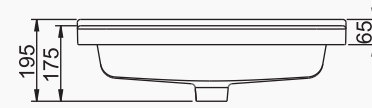

YALIN PURE

OCEAN PLUS

A033001
OCEAN PLUS LAVABO (65cm)
OCEAN PLUS WASHBASIN (65cm)

MOBİLYA KULLANIMINA VE DUVARA MONTAJA UYGUN.
*SUITABLE FOR USING WITH BATHROOM FURNITURES
AND WALL MOUNTING.*

OCEAN PLUS DUVARA TAM DAYALI KLOZET/OCEAN PLUS BTW CLOSE-COUPLED WC
A031001 KLOZET / WC PAN
A035001 REZERVUAR (İç Takımlı) / CISTERN (Flush Mechanism Inside)
A030011 YAVAŞ KAPANIR İNCE KAPAK / SLOW CLOSE SLIM SEAT & COVER