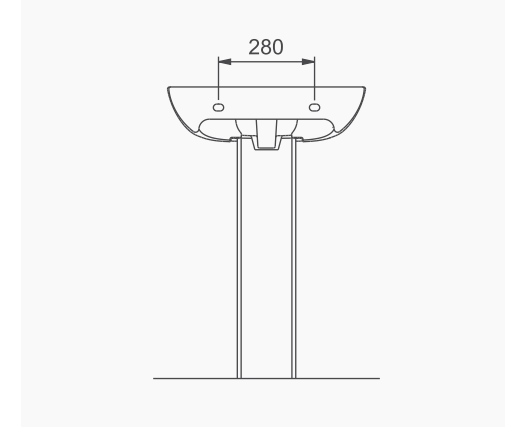

YARATICI CREATIVE

VOLCANO

A023001 VOLCANO LAVABO (58cm) / VOLCANO WASHBASIN (58cm)
A014101 TERRA-VOLCANO ORTAK YARIM AYAK / TERRA-VOLCANO COMMON SEMI PEDESTAL

DUVARA MONTAJA UYGUN
KOLON VE YARIM AYAK İLE UYUMLU.
SUITABLE FOR WALL MOUNTING AND USING WITH
SEMI PEDESTAL AND FULL PEDESTAL.