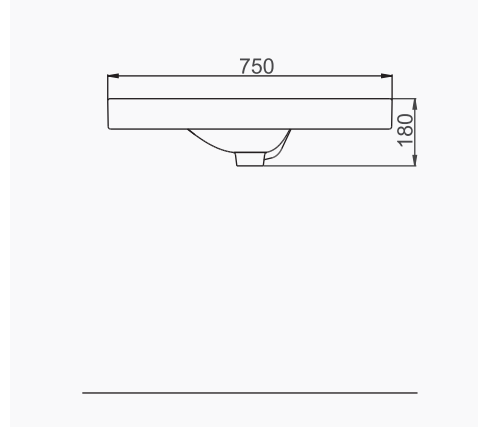

ARCHITECT

A083017
ARCHITECT I
ARCHITECT I

MOBİLYA KULLANIMINA VE DUVARA MONTAJA UYGUN.
SUITABLE FOR USING WITH BATHROOM FURNITURES
AND WALL MOUNTING.