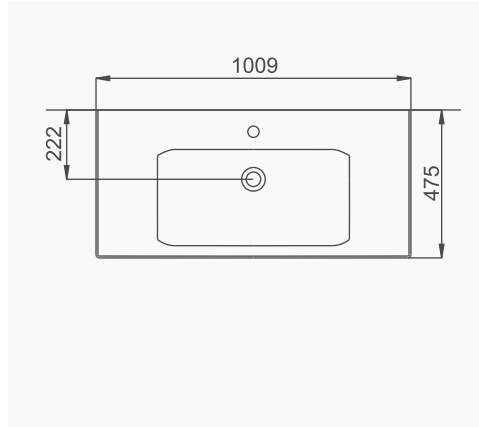

A063203
LUNA FLAT LAVABO (100cm)
LUNA WASHBASIN WITH FLAT SHELF (100cm)

MOBİLYA KULLANIMINA VE DUVARA MONTAJA UYGUN. TEZGAH ÜZERİNE UYUMLU.
SUITABLE FOR USING WITH BATHROOM FURNITURES AND WALL MOUNTING. CAN BE USED AS COUNTERTOP.