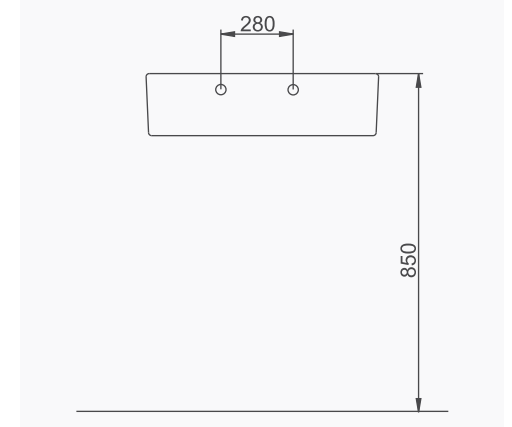

banyobanyo

A074004
AQUA TEZGAHÜSTÜ OVAL DİKDÖRTGEN LAVABO (56 cm)
AQUA COUNTERTOP OVAL RECTANGULAR WASHBASIN (56 cm)

MOBİLYA KULLANIMINA UYGUN. TEZGAH ÜZERİNE UYUMLU.
SUITABLE FOR USING WITH BATHROOM FURNITURES.
CAN BE USED AS COUNTERTOP.