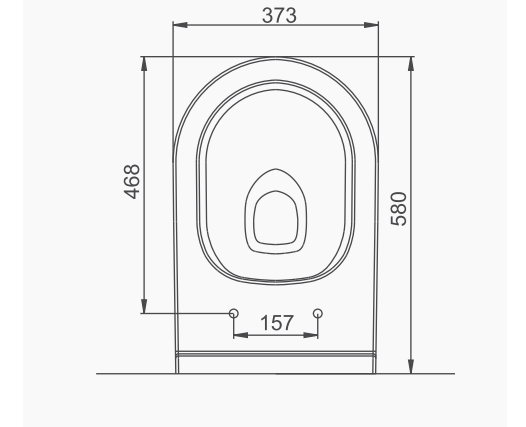

TERRA ASMA KLOZET /TERRA WALL-HUNG WC PAN

A011101 KLOZET / WC PAN

A010011 YAVAŞ KAPANIR İNCE KAPAK / SLOW CLOSE SLIM SEAT & COVER

A011102

WC PAN

WITHOUT BIDET FUNCTION