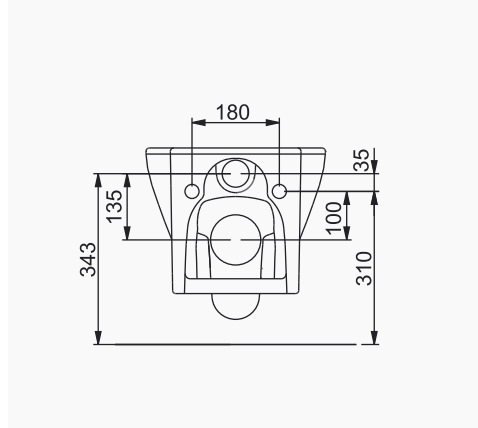

VOLCANO

VOLCANO RIM-OUT ASMA KLOZET / VOLCANO RIM-OUT WALL-HUNG WC PAN
A021111 KLOZET / WC PAN
A020011 YAVAŞ KAPANIR İNCE KAPAK / SLOW CLOSE SLIM SEAT & COVER