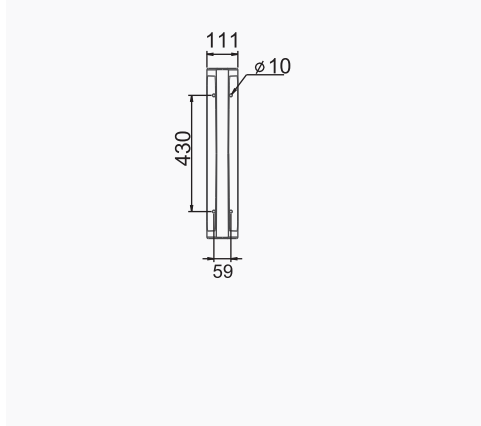

A058001
PİSUVAR ARA BÖLME
SEPERATOR