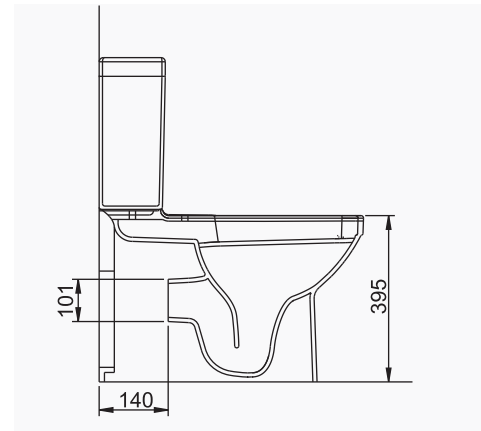

A043001
SILVA KALIN BANT LAVABO (56cm)
SILVA THICK BELTED OVAL WASHBASIN (56cm)

MOBİLYA KULLANIMINA VE DUVARA MONTAJA UYGUN. TEZGAH ÜZERİNE UYUMLU.
SUITABLE FOR USING WITH BATHROOM FURNITURES AND WALL MOUNTING. CAN BE USED AS COUNTERTOP.