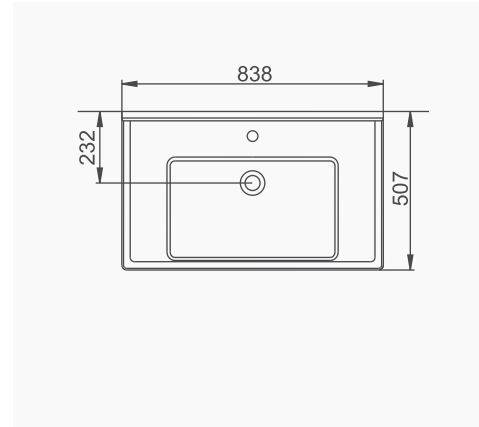

SILVA ASMA BİDE
SILVA WALL-HUNG BIDET

A043101
SILVA KARE ETAJERLİ TEZGAH LAVABO (65cm)
SILVA WASHBASIN WITH EDGED SHELF (65cm)

MOBİLYA KULLANIMINA VE DUVARA MONTAJA UYGUN. TEZGAH ÜZERİNE UYUMLU.
SUITABLE FOR USING WITH BATHROOM FURNITURES AND WALL MOUNTING. CAN BE USED AS COUNTERTOP.