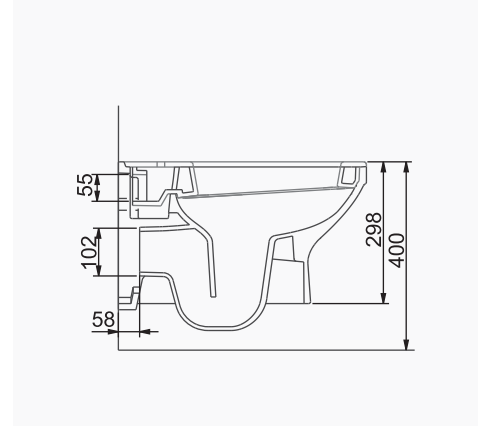

SILVA

SILVA ASMA KLOZET /SILVA WALL-HUNG WC PAN
A041040 KLOZET / WC PAN
A040011 YAVAŞ KAPANIR İNCE KAPAK /SLOW CLOSE SLIM SEAT & COVER

A041041
WC PAN
WITHOUT BIDET FUNCTION