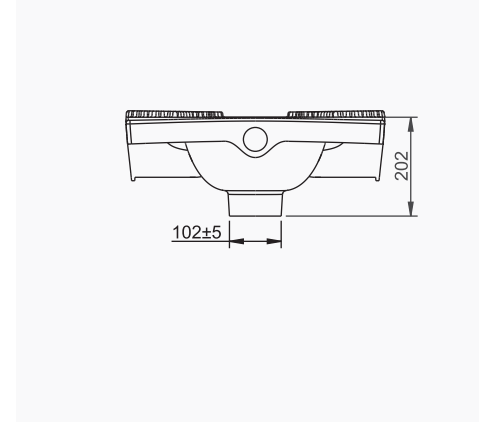

TEK PARÇA ÜRÜNLER / STAND-ALONE PRODUCTS

GÜNEŞ TİPİ HELA TAŞI ARKADAN YIKAMA GİRİŞLİ
REAR FLUSH INLET SUN SQUATTING PAN