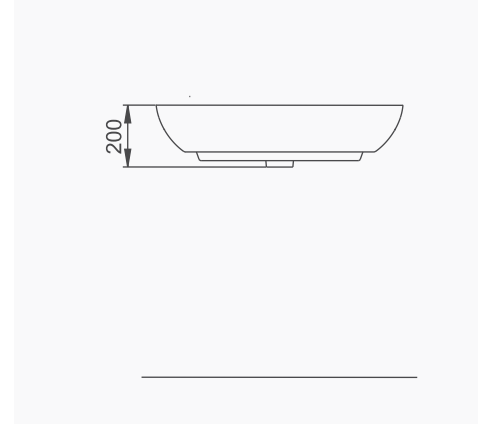

A035801
OCEAN PLUS - LUNA REZERVUAR (İç Takımsız)
OCEAN PLUS - LUNA CISTERN (Without Flush Mechanism)

ESTETİK AESTHETICS

LUNA

A062001
LUNA TEZGAH ÜSTÜ LAVABO (65cm)
LUNA COUNTERTOP WASHBASIN (65cm)

MOBİLYA KULLANIMINA VE DUVARA MONTAJA UYGUN. TEZGAH ÜZERİNE UYUMLU.
SUITABLE FOR USING WITH BATHROOM FURNITURES AND WALL MOUNTING. CAN BE USED AS COUNTERTOP.