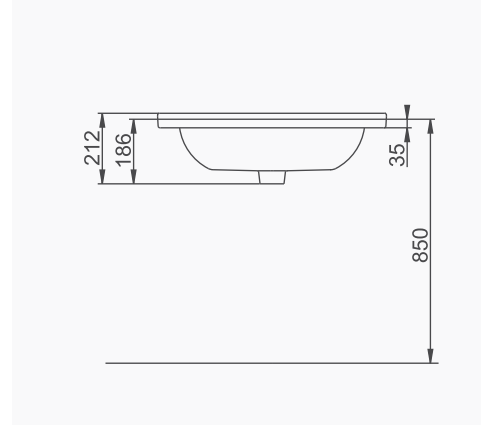

SILVA ASMA BİDE
SILVA WALL-HUNG BIDET

A043101
SILVA KARE ETAJERLİ TEZGAH LAVABO (65cm)
SILVA WASHBASIN WITH EDGED SHELF (65cm)

MOBİLYA KULLANIMINA VE DUVARA MONTAJA UYGUN. TEZGAH ÜZERİNE UYUMLU.
SUITABLE FOR USING WITH BATHROOM FURNITURES AND WALL MOUNTING. CAN BE USED AS COUNTERTOP.