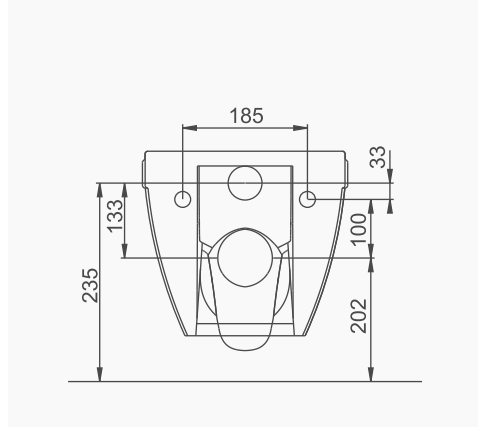

TERRA ASMA KLOZET /TERRA WALL-HUNG WC PAN

A011101 KLOZET / WC PAN

A010011 YAVAŞ KAPANIR İNCE KAPAK / SLOW CLOSE SLIM SEAT & COVER

A011102

WC PAN

WITHOUT BIDET FUNCTION