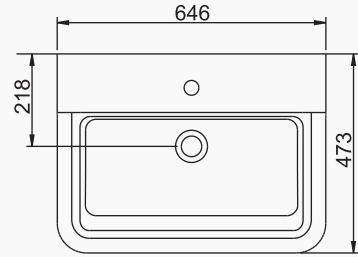

YALIN PURE

OCEAN PLUS

A033001
OCEAN PLUS LAVABO (65cm)
OCEAN PLUS WASHBASIN (65cm)

MOBİLYA KULLANIMINA VE DUVARA MONTAJA UYGUN.
*SUITABLE FOR USING WITH BATHROOM FURNITURES
AND WALL MOUNTING.*

OCEAN PLUS DUVARA TAM DAYALI KLOZET/OCEAN PLUS BTW CLOSE-COUPLED WC
A031001 KLOZET / WC PAN
A035001 REZERVUAR (İç Takımlı) / CISTERN (Flush Mechanism Inside)
A030011 YAVAŞ KAPANIR İNCE KAPAK / SLOW CLOSE SLIM SEAT & COVER