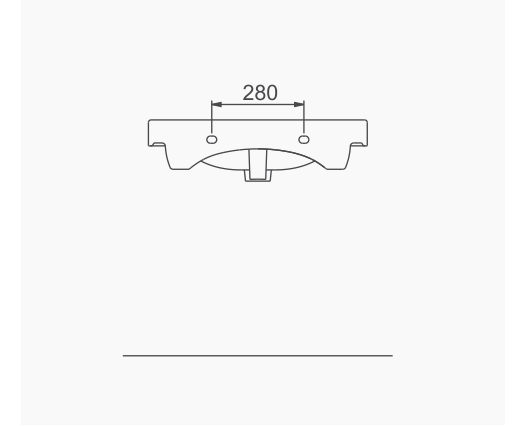

LUNA

A062101
LUNA TEZGAH LAVABO (65cm)
LUNA THICK BELTED RECTANGULAR WASHBASIN (65cm)

MOBİLYA KULLANIMINA VE DUVARA MONTAJA UYGUN. TEZGAH ÜZERİNE UYUMLU.
SUITABLE FOR USING WITH BATHROOM FURNITURES AND WALL MOUNTING. CAN BE USED AS COUNTERTOP.