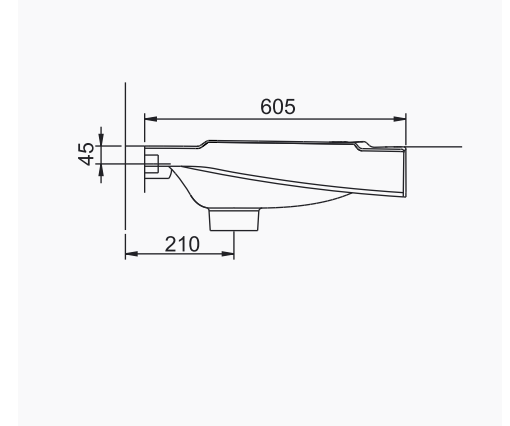

TEK PARÇA ÜRÜNLER / STAND-ALONE PRODUCTS

A056001
HELA TAŞI ARKADAN YIKAMA GİRİŞLİ
REAR FLUSH INLET SQUATTING PAN