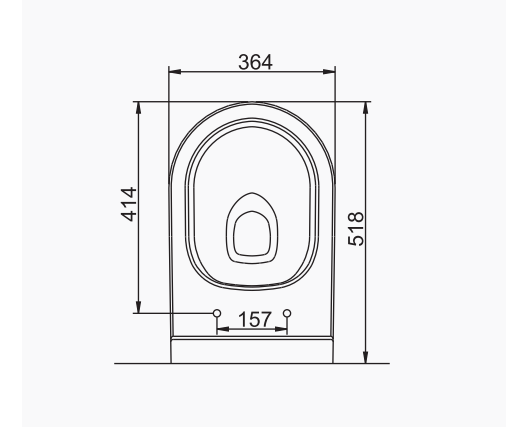

OCEAN PLUS

A031112
WC PAN
WITHOUT BIDET FUNCTION