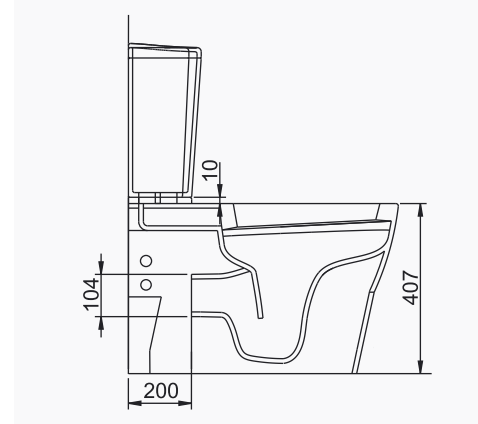

VOLCANO

VOLCANO DUVARA TAM DAYALI KLOZET /VOLCANO BTW CLOSE-COUPLED WC
A021001 KLOZET / WC PAN
A025001 REZERVUAR (iç Takımlı) / CISTERN (Flush Mechanism Inside)
A020011 YAVAŞ KAPANIR İNCE KAPAK / SLOW CLOSE SLIM SEAT & COVER

A021002
WC PAN
WITHOUT BIDET FUNCTION