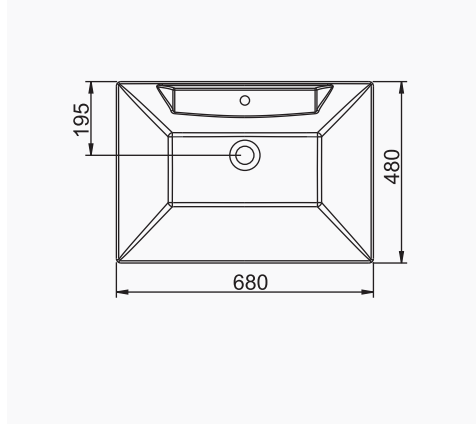

A074007
AQUA TEZGAHÜSTÜ LAVABO (68 cm)
AQUA COUNTERTOP RECTANGULAR WASHBASIN (68 cm)

MOBİLYA KULLANIMINA UYGUN. TEZGAH ÜZERİNE UYUMLU.
SUITABLE FOR USING WITH BATHROOM FURNITURES.
CAN BE USED AS COUNTERTOP.