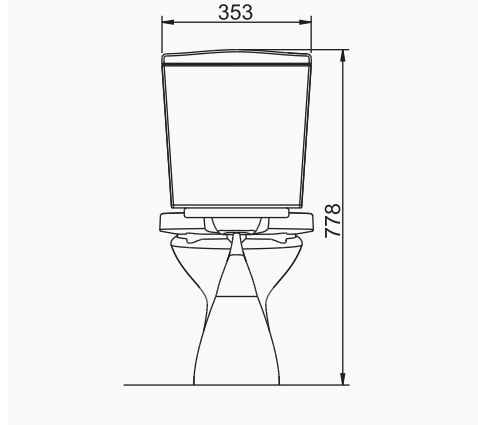

NATURA

A051 NATURA ALTAN ÇIKIŞLI KLOZET / NATURA S-TRAP CLOSE-COUPLED WC
A051001 KLOZET / WC PAN
A052001 REZERVUAR (iç Takımsız) / CISTERN (Without Flush Mechanism)
AG50004 NATURA YAVAŞ KAPANIR KLOZET KAPAĞI / NATURA SEAT & COVER SLOW CLOSE
AG50003 NATURA KLOZET KAPAĞI / NATURA STANDART SEAT & COVER