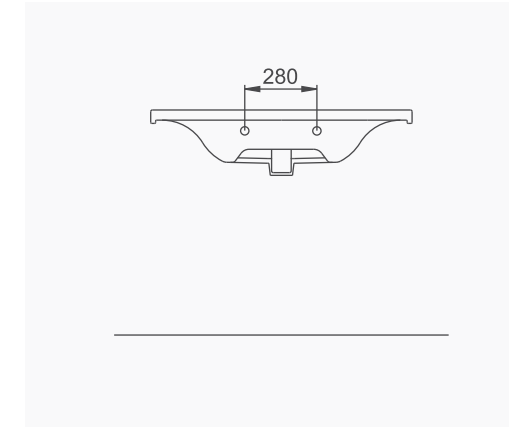

SILVA ASMA BİDE
SILVA WALL-HUNG BIDET

A043101
SILVA KARE ETAJERLİ TEZGAH LAVABO (65cm)
SILVA WASHBASIN WITH EDGED SHELF (65cm)

MOBİLYA KULLANIMINA VE DUVARA MONTAJA UYGUN. TEZGAH ÜZERİNE UYUMLU.
SUITABLE FOR USING WITH BATHROOM FURNITURES AND WALL MOUNTING. CAN BE USED AS COUNTERTOP.