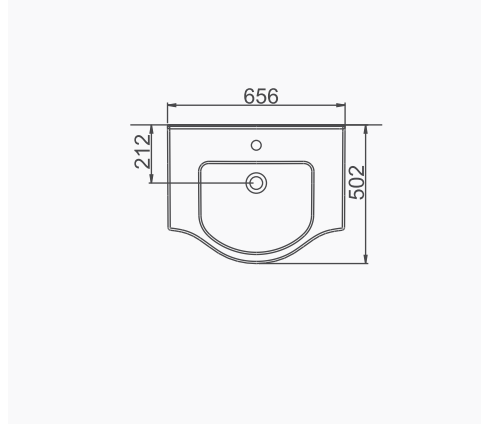

A021031
WC PAN
WITHOUT BIDET FUNCTION

VOLCANO

A023050
VOLCANO LAVABO (65cm)
VOLCANO WASHBASIN WITH SHELF (65cm)

MOBİLYA KULLANIMINA VE DUVARA MONTAJA UYGUN.
SUITABLE FOR USING WITH BATHROOM FURNITURES
AND WALL MOUNTING.