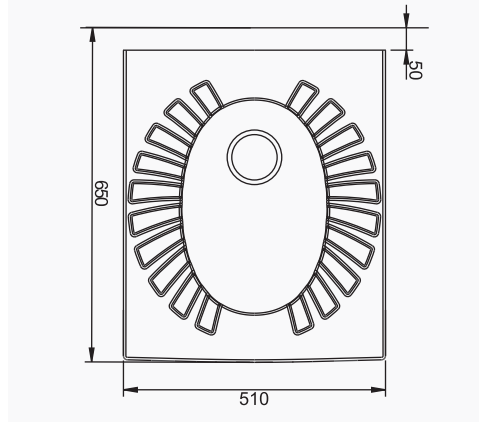

TEK PARÇA ÜRÜNLER / STAND-ALONE PRODUCTS

GÜNEŞ TİPİ HELA TAŞI ARKADAN YIKAMA GİRİŞLİ
REAR FLUSH INLET SUN SQUATTING PAN