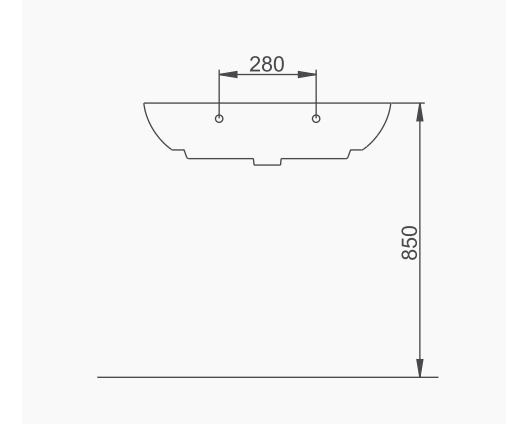

A035801
OCEAN PLUS - LUNA REZERVUAR (İç Takımsız)
OCEAN PLUS - LUNA CISTERN (Without Flush Mechanism)

ESTETİK AESTHETICS

LUNA

A062001
LUNA TEZGAH ÜSTÜ LAVABO (65cm)
LUNA COUNTERTOP WASHBASIN (65cm)

MOBİLYA KULLANIMINA VE DUVARA MONTAJA UYGUN. TEZGAH ÜZERİNE UYUMLU.
SUITABLE FOR USING WITH BATHROOM FURNITURES AND WALL MOUNTING. CAN BE USED AS COUNTERTOP.