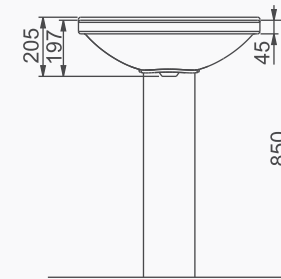

FERAHFRESH

TERRA

A012001 TERRA LAVABO (60cm) / *TERRA WASHBASIN (60cm)*
A014101 TERRA-VOLCANO ORTAK YARIM AYAK / *TERRA-VOLCANO COMMON SEMI PEDESTAL*

DUVARA MONTAJA UYGUN
KOLON VE YARIM AYAK İLE UYUMLU.
SUITABLE FOR WALL MOUNTING AND USING WITH SEMI PEDESTAL AND FULL PEDESTAL.