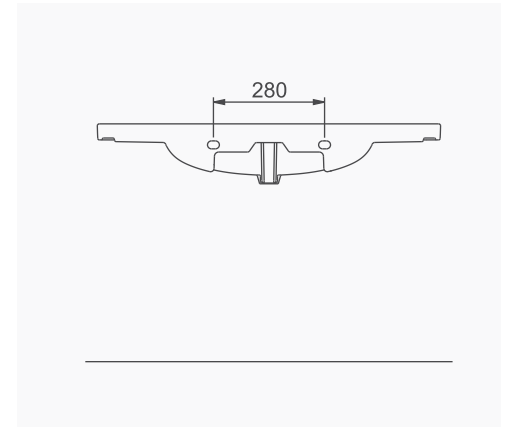

AO24040
VOLCANO LAVABO (120cm)
VOLCANO WASHBASIN WITH SHELF (120 cm)

MOBİLYA KULLANIMINA VE DUVARA MONTAJA UYGUN.
*SUITABLE FOR USING WITH BATHROOM FURNITURES
AND WALL MOUNTING.*