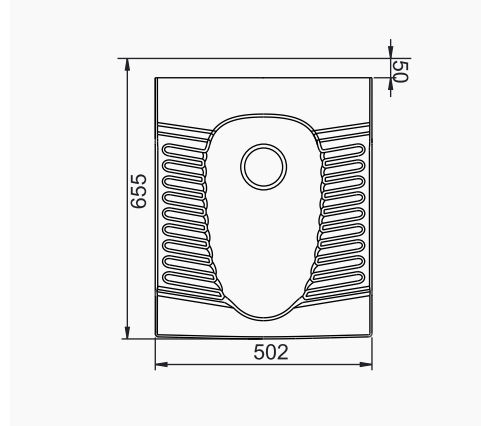

TEK PARÇA ÜRÜNLER / STAND-ALONE PRODUCTS

A056001
HELA TAŞI ARKADAN YIKAMA GİRİŞLİ
REAR FLUSH INLET SQUATTING PAN