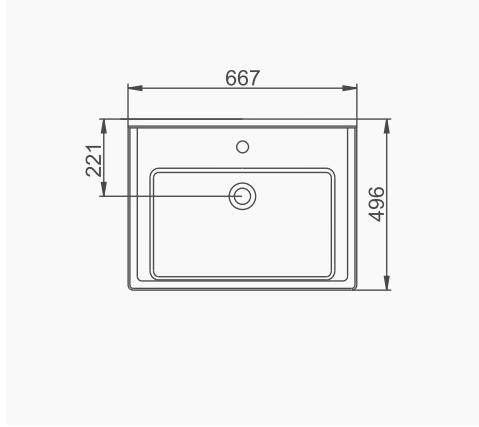

SILVA ASMA BİDE
SILVA WALL-HUNG BIDET

A043101
SILVA KARE ETAJERLİ TEZGAH LAVABO (65cm)
SILVA WASHBASIN WITH EDGED SHELF (65cm)

MOBİLYA KULLANIMINA VE DUVARA MONTAJA UYGUN. TEZGAH ÜZERİNE UYUMLU.
SUITABLE FOR USING WITH BATHROOM FURNITURES AND WALL MOUNTING. CAN BE USED AS COUNTERTOP.