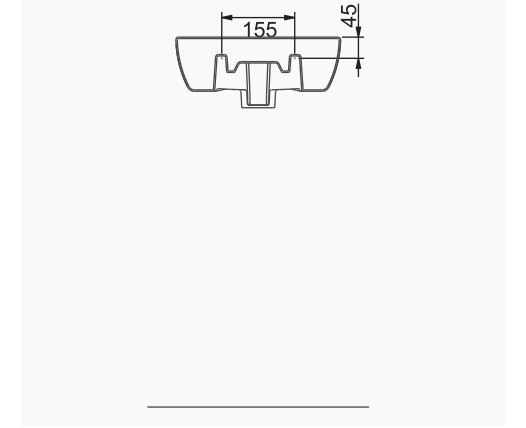

TEK PARÇA ÜRÜNLER / STAND-ALONE PRODUCTS

28X35 CM LAVABO
28x35 cm WASHBASIN

DUVARA MONTAJA UYGUN.
SUITABLE FOR WALL MOUNTING.