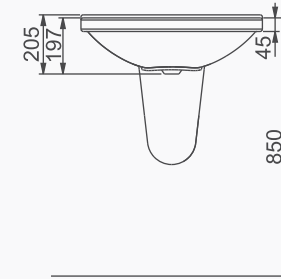

TERRA

A012001 TERRA LAVABO (60cm) / *TERRA WASHBASIN (60cm)*
A014101 TERRA-VOLCANO ORTAK YARIM AYAK / *TERRA-VOLCANO COMMON SEMI PEDESTAL*

DUVARA MONTAJA UYGUN
KOLON VE YARIM AYAK İLE UYUMLU.
SUITABLE FOR WALL MOUNTING AND USING WITH SEMI PEDESTAL AND FULL PEDESTAL.