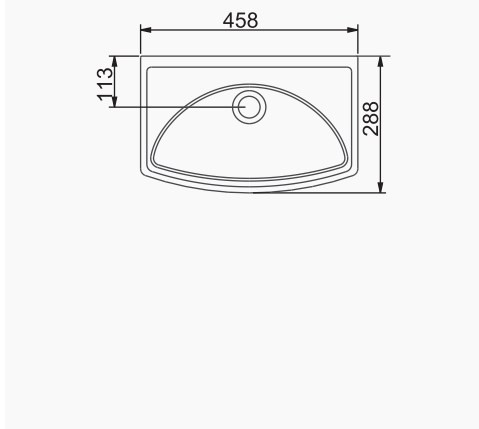

TEK PARÇA ÜRÜNLER / STAND-ALONE PRODUCTS

28X35 CM LAVABO
28x35 cm WASHBASIN

DUVARA MONTAJA UYGUN.
SUITABLE FOR WALL MOUNTING.

28X45 CM LAVABO
28x45 cm WASHBASIN

DUVARA MONTAJA UYGUN.
SUITABLE FOR WALL MOUNTING.