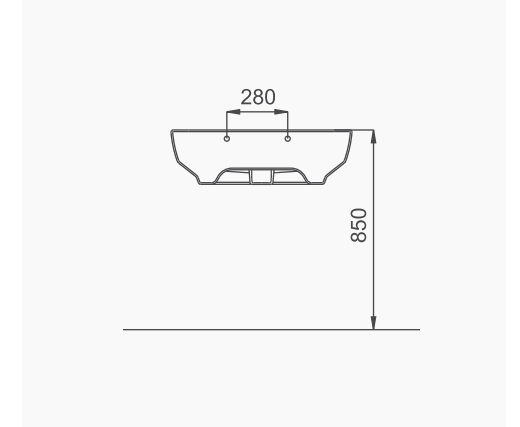

A043001
SILVA KALIN BANT LAVABO (56cm)
SILVA THICK BELTED OVAL WASHBASIN (56cm)

MOBİLYA KULLANIMINA VE DUVARA MONTAJA UYGUN. TEZGAH ÜZERİNE UYUMLU.
SUITABLE FOR USING WITH BATHROOM FURNITURES AND WALL MOUNTING. CAN BE USED AS COUNTERTOP.