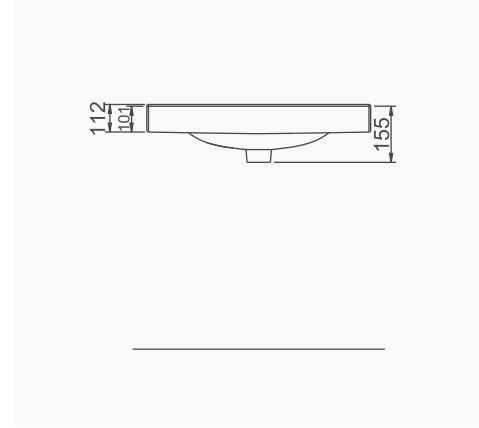

LUNA ASMA BİDE
LUNA WALL-HUNG BIDET

LUNA

A063011
LUNA YARIM TEZGAH LAVABO (65cm)
LUNA SEMI-RECESSED WASHBASIN (65cm)

MOBİLYA KULLANIMINA VE DUVARA MONTAJA UYGUN.
*SUITABLE FOR USING WITH BATHROOM FURNITURES
AND WALL MOUNTING.*