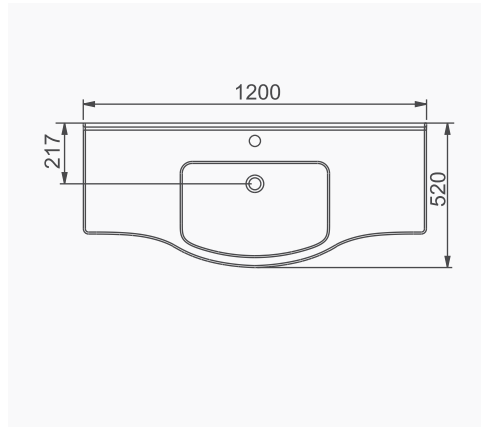

AO24040
VOLCANO LAVABO (120cm)
VOLCANO WASHBASIN WITH SHELF (120 cm)

MOBİLYA KULLANIMINA VE DUVARA MONTAJA UYGUN.
*SUITABLE FOR USING WITH BATHROOM FURNITURES
AND WALL MOUNTING.*