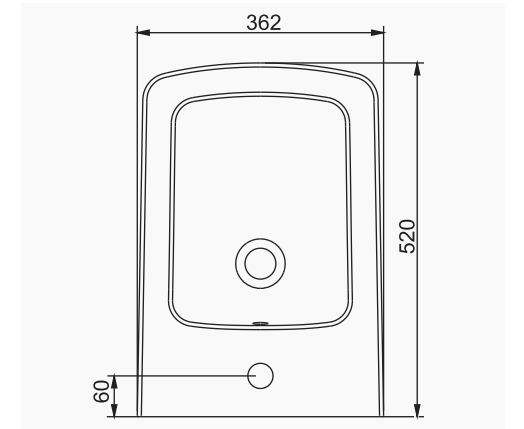

LUNA ASMA BİDE
LUNA WALL-HUNG BIDET