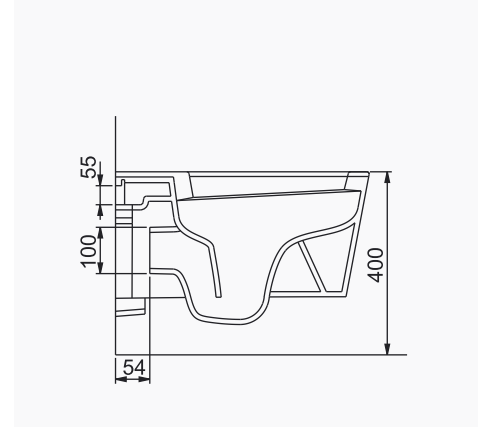

VOLCANO ASMA KLOZET /VOLCANO WALL-HUNG WC PAN
A021101 KLOZET / WC PAN
A020011 YAVAŞ KAPANIR İNCE KAPAK / SLOW CLOSE SLIM SEAT & COVER

A021102
WC PAN
WITHOUT BIDET FUNCTION