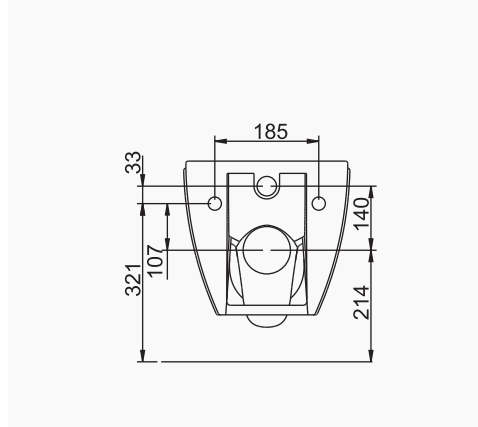

OCEAN PLUS

OCEAN PLUS ASMA KLOZET/OCEAN PLUS WALL-HUNG WC PAN
A031111 KLOZET / WC PAN
A030011 YAVAŞ KAPANIR İNCE KAPAK / SLOW CLOSE SLIM SEAT & COVER