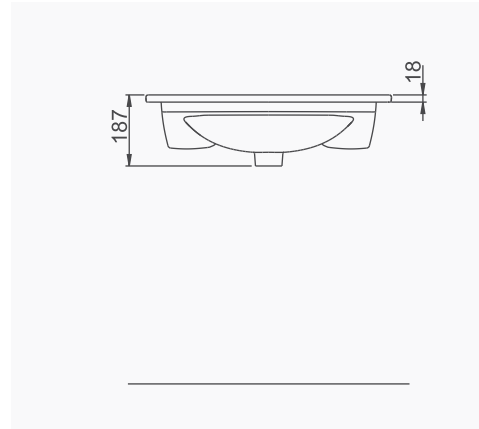

LUNA ASMA BİDE
LUNA WALL-HUNG BIDET

LUNA

A063011
LUNA YARIM TEZGAH LAVABO (65cm)
LUNA SEMI-RECESSED WASHBASIN (65cm)

MOBİLYA KULLANIMINA VE DUVARA MONTAJA UYGUN.
*SUITABLE FOR USING WITH BATHROOM FURNITURES
AND WALL MOUNTING.*