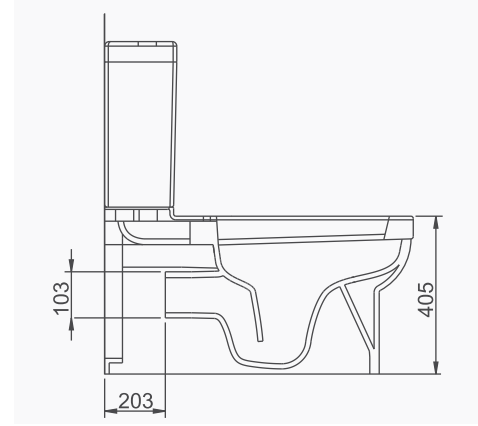

TERRA

TERRA DUVARA TAM DAYALI KLOZET /TERRA BTW CLOSE-COUPLED WC

A011001 KLOZET / WC PAN

A015001 REZERVUAR (iç Takımlı) / CISTERN (Flush Mechanism Inside)

A010011 YAVAŞ KAPANIR İNCE KAPAK / SLOW CLOSE SLIM SEAT & COVER

A011002

WC PAN

WITHOUT BIDET FUNCTION