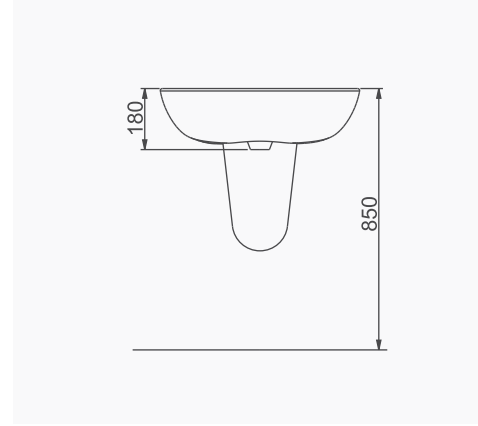

VOLCANO

A023001 VOLCANO LAVABO (58cm) / VOLCANO WASHBASIN (58cm)
A014101 TERRA-VOLCANO ORTAK YARIM AYAK / TERRA-VOLCANO COMMON SEMI PEDESTAL

DUVARA MONTAJA UYGUN
KOLON VE YARIM AYAK İLE UYUMLU.
SUITABLE FOR WALL MOUNTING AND USING WITH
SEMI PEDESTAL AND FULL PEDESTAL.