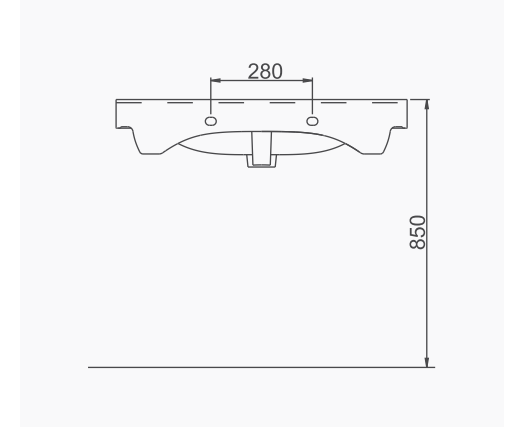

A062102
LUNA TEZGAH LAVABO (80cm)
LUNA THICK BELTED RECTANGULAR WASHBASIN (80cm)

MOBİLYA KULLANIMINA VE DUVARA MONTAJA UYGUN. TEZGAH ÜZERİNE UYUMLU.
SUITABLE FOR USING WITH BATHROOM FURNITURES AND WALL MOUNTING. CAN BE USED AS COUNTERTOP.