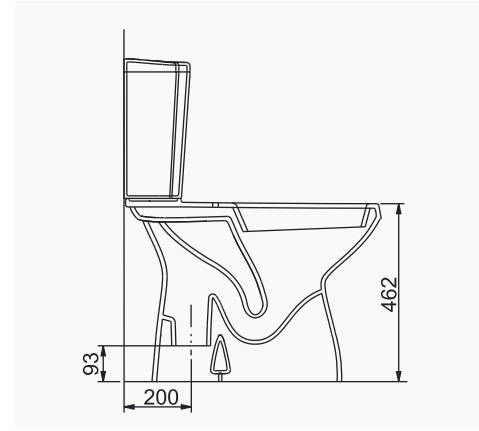

BEDENSEL ENGELLİ / DISABLED

A051090 BEDENSEL ENGELLİ KLOZET / *DISABLED CLOSE COUPLER WC*
A052001 REZERVUAR (İç Takımsız) / *CISTERN (Without Flush Mechanism)*
AG50004 YAVAŞ KAPANIR KLOZET KAPAĞI / *SEAT & COVER SLOW CLOSE*
AG50003 KLOZET KAPAĞI / *STANDART SEAT & COVER*

A051091
WC PAN
WITHOUT BIDET FUNCTION