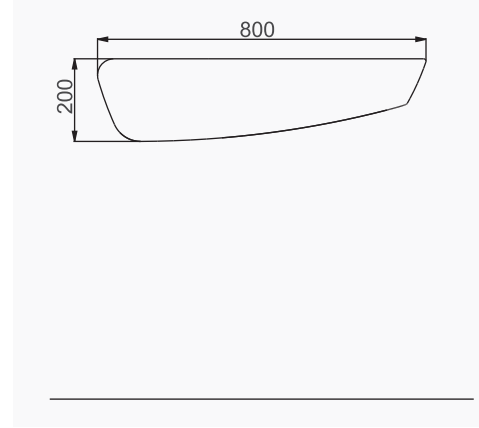

ARCHITECT

A083015
ARCHITECT III
ARCHITECT III

MOBİLYA KULLANIMINA VE DUVARA MONTAJA UYGUN.
SUITABLE FOR USING WITH BATHROOM FURNITURES
AND WALL MOUNTING.