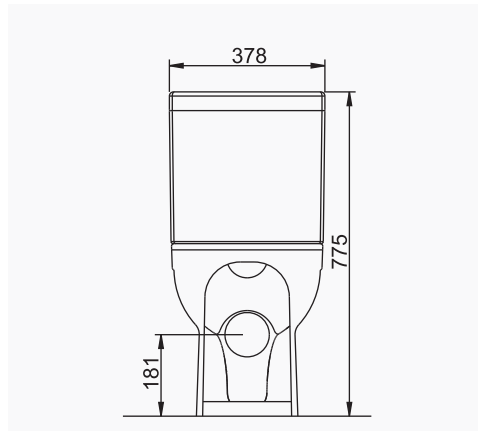

A043001
SILVA KALIN BANT LAVABO (56cm)
SILVA THICK BELTED OVAL WASHBASIN (56cm)

MOBİLYA KULLANIMINA VE DUVARA MONTAJA UYGUN. TEZGAH ÜZERİNE UYUMLU.
SUITABLE FOR USING WITH BATHROOM FURNITURES AND WALL MOUNTING. CAN BE USED AS COUNTERTOP.