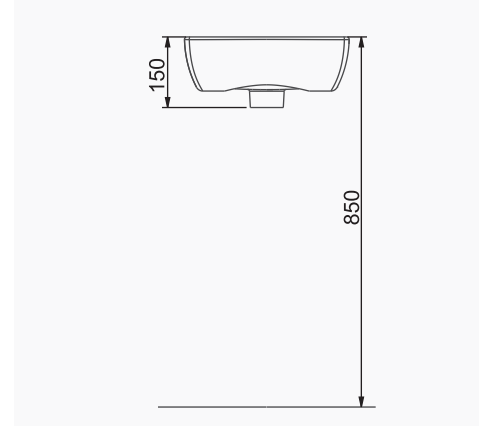

TEK PARÇA ÜRÜNLER / STAND-ALONE PRODUCTS

28X35 CM LAVABO
28x35 cm WASHBASIN

DUVARA MONTAJA UYGUN.
SUITABLE FOR WALL MOUNTING.

28X45 CM LAVABO
28x45 cm WASHBASIN

DUVARA MONTAJA UYGUN.
SUITABLE FOR WALL MOUNTING.