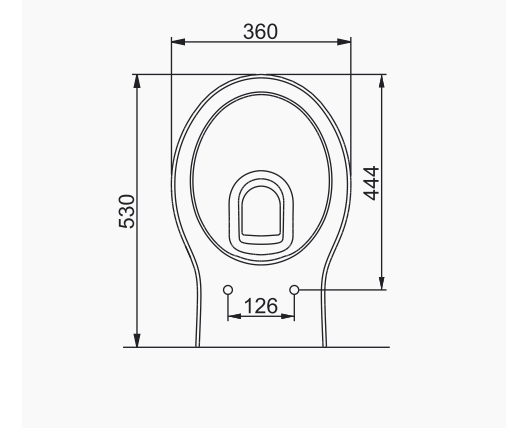

VOLCANO

A021112
WC PAN
WITHOUT BIDET FUNCTION