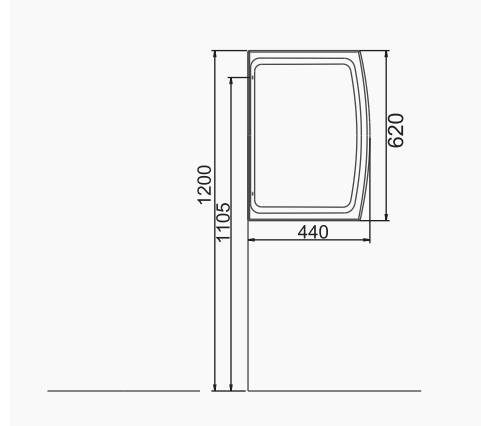

A058001
PİSUVAR ARA BÖLME
SEPERATOR