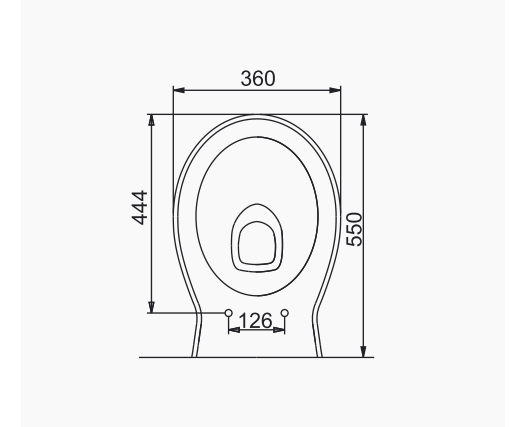

A021102
WC PAN
WITHOUT BIDET FUNCTION