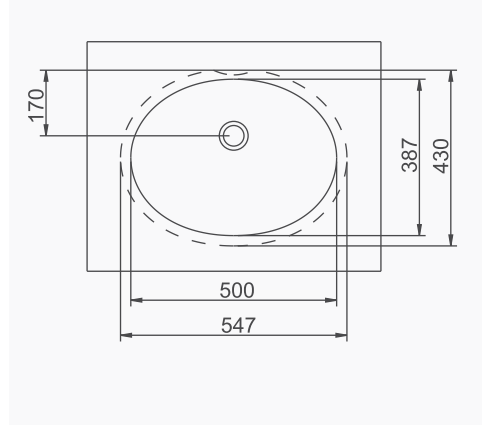

TEK PARÇA ÜRÜNLER / STAND-ALONE PRODUCTS

A053011
TEZGAHALTI OVAL LAVABO (55 cm)
UNDERCOUNTER OVAL WASHBASIN (55 cm)

TEZGAHALTI KULLANIMINA UYGUN.
CAN BE USED AS UNDERCOUNTER.