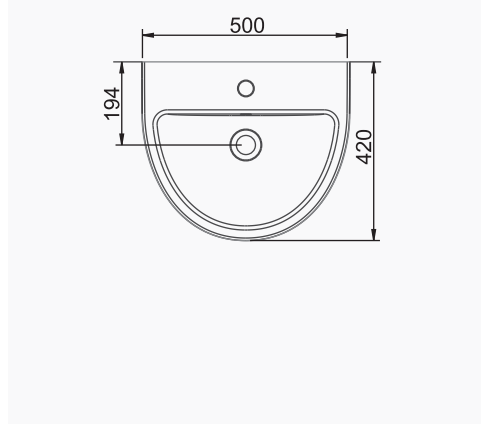

TEK PARÇA ÜRÜNLER / STAND-ALONE PRODUCTS

A055
LAVABO (50 cm) + TERRA - VOLCANO ORTAK TAM AYAK
WASHBASIN (50 cm) + TERRA - VOLCANO COMMON FULL PEDESTAL

DUVARA MONTAJA UYGUN
KOLON VE YARIM AYAK İLE UYUMLU.
SUITABLE FOR WALL MOUNTING AND USING WITH
SEMI PEDESTAL AND FULL PEDESTAL.