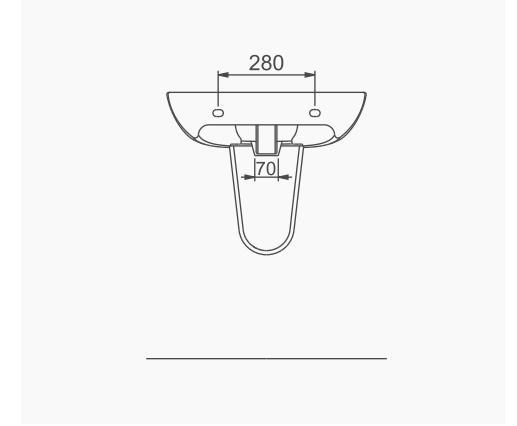

VOLCANO

A023001 VOLCANO LAVABO (58cm) / VOLCANO WASHBASIN (58cm)
A014101 TERRA-VOLCANO ORTAK YARIM AYAK / TERRA-VOLCANO COMMON SEMI PEDESTAL

DUVARA MONTAJA UYGUN
KOLON VE YARIM AYAK İLE UYUMLU.
SUITABLE FOR WALL MOUNTING AND USING WITH
SEMI PEDESTAL AND FULL PEDESTAL.