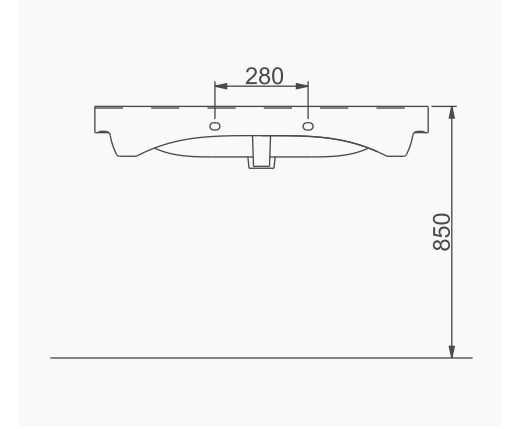

LUNA

A062103
LUNA TEZGAH LAVABO (100cm)
LUNA THICK BELTED RECTANGULAR WASHBASIN (100cm)