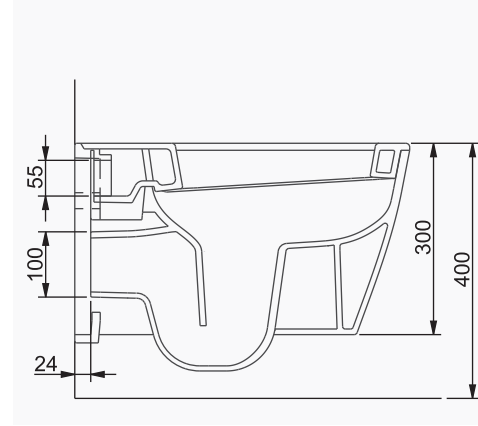

LUNA

LUNA ASMA KLOZET - LUNA WALL-HUNG WC PAN
A061040 KLOZET - WC PAN
A040011 YAVAŞ KAPANIR İNCE KAPAK - SLOW CLOSE SLIM SEAT & COVER

A061041
WC PAN
WITHOUT BIDET FUNCTION