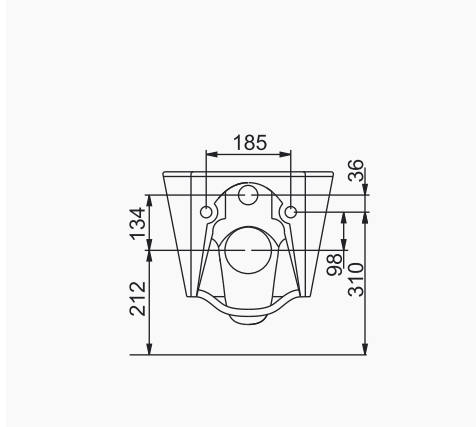

VOLCANO ASMA KLOZET /VOLCANO WALL-HUNG WC PAN
A021101 KLOZET / WC PAN
A020011 YAVAŞ KAPANIR İNCE KAPAK / SLOW CLOSE SLIM SEAT & COVER