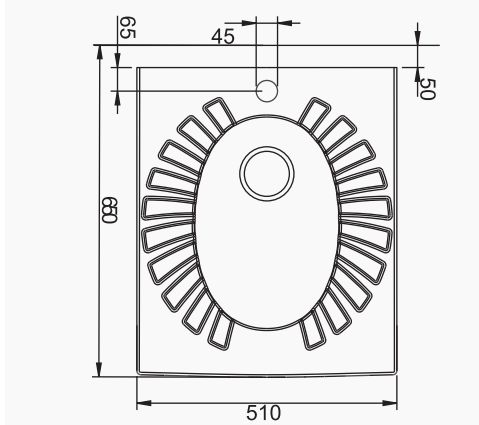

GÜNEŞ TİPİ HELA TAŞI ÜSTTEN YIKAMA GİRİŞLİ
TOP FLUSH INLET SUN SQUATTING PAN