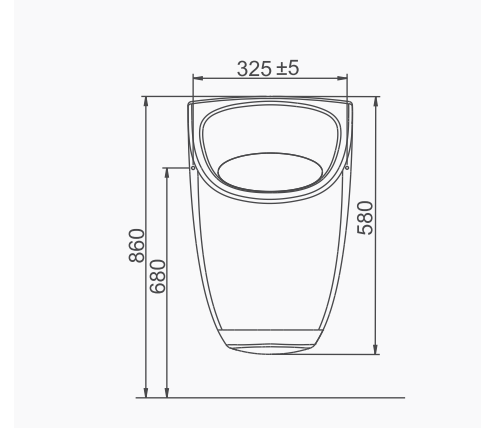

TEK PARÇA ÜRÜNLER / STAND-ALONE PRODUCTS

A059001
ARKADAN YIKAMA GİRİŞLİ PISUVAR
REAR FLUSH INLET URINAL