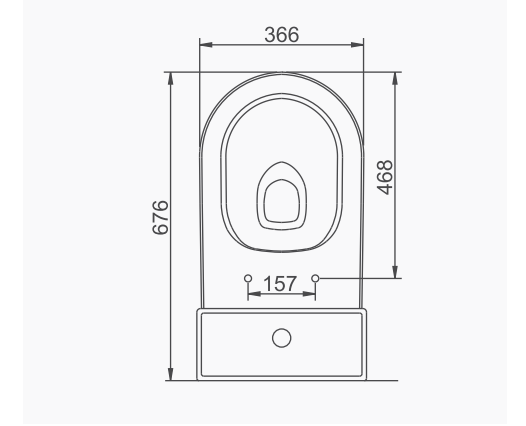

TERRA

TERRA DUVARA TAM DAYALI KLOZET /TERRA BTW CLOSE-COUPLED WC

A011001 KLOZET / WC PAN

A015001 REZERVUAR (iç Takımlı) / CISTERN (Flush Mechanism Inside)

A010011 YAVAŞ KAPANIR İNCE KAPAK / SLOW CLOSE SLIM SEAT & COVER

A011002

WC PAN

WITHOUT BIDET FUNCTION