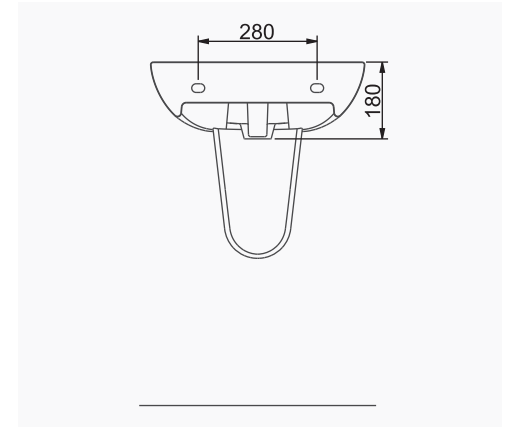

A056
LAVABO (50cm) + TERRA - VOLCANO ORTAK YARIM AYAK
WASHBASIN (50cm) + TERRA - VOLCANO COMMON SEMI PEDESTAL

DUVARA MONTAJA UYGUN
KOLON VE YARIM AYAK İLE UYUMLU.
SUITABLE FOR WALL MOUNTING AND USING WITH
SEMI PEDESTAL AND FULL PEDESTAL.