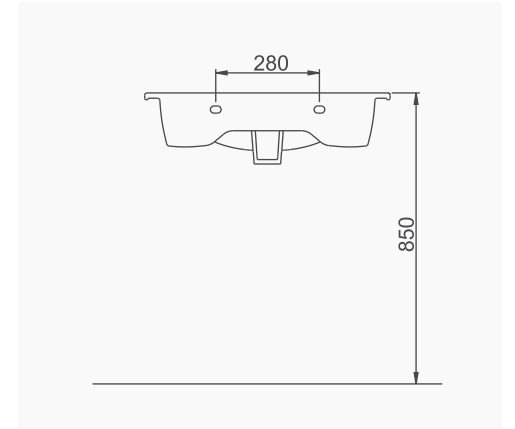

LUNA ASMA BİDE
LUNA WALL-HUNG BIDET

LUNA

A063011
LUNA YARIM TEZGAH LAVABO (65cm)
LUNA SEMI-RECESSED WASHBASIN (65cm)

MOBİLYA KULLANIMINA VE DUVARA MONTAJA UYGUN.
*SUITABLE FOR USING WITH BATHROOM FURNITURES
AND WALL MOUNTING.*