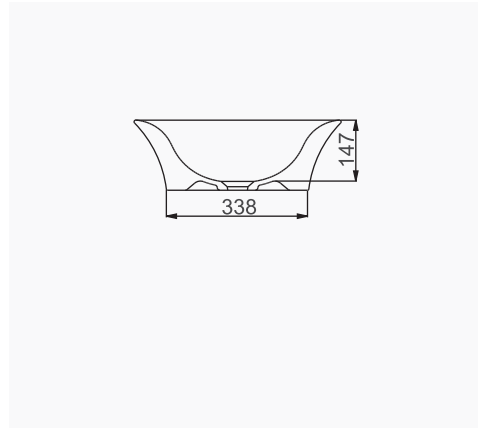

A083002
ARCHITECT II
ARCHITECT II

MOBİLYA KULLANIMINA UYGUN. TEZGAH ÜZERİNE UYUMLU.
SUITABLE FOR USING WITH BATHROOM FURNITURES.
CAN BE USED AS COUNTERTOP