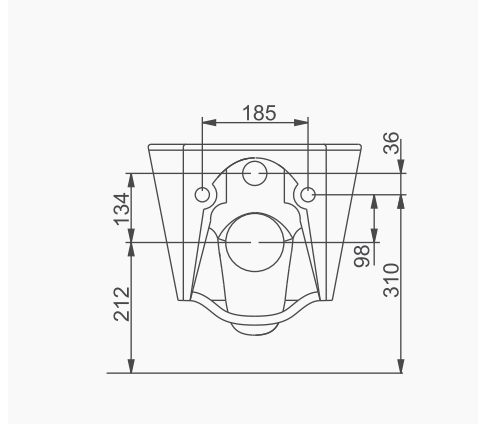

VOLCANO

A027020
VOLCANO ASMA BİDE
VOLCANO WALL-HUNG BIDET