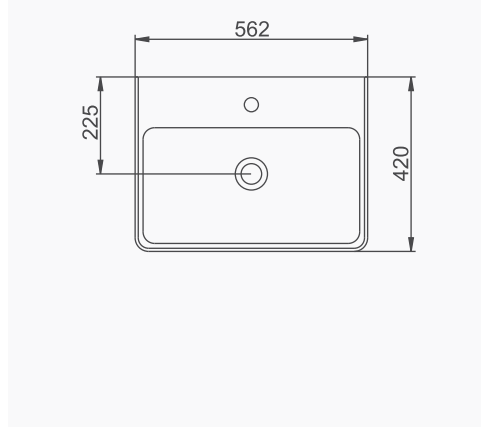

banyobanyo

A074004
AQUA TEZGAHÜSTÜ OVAL DİKDÖRTGEN LAVABO (56 cm)
AQUA COUNTERTOP OVAL RECTANGULAR WASHBASIN (56 cm)

MOBİLYA KULLANIMINA UYGUN. TEZGAH ÜZERİNE UYUMLU.
SUITABLE FOR USING WITH BATHROOM FURNITURES.
CAN BE USED AS COUNTERTOP.