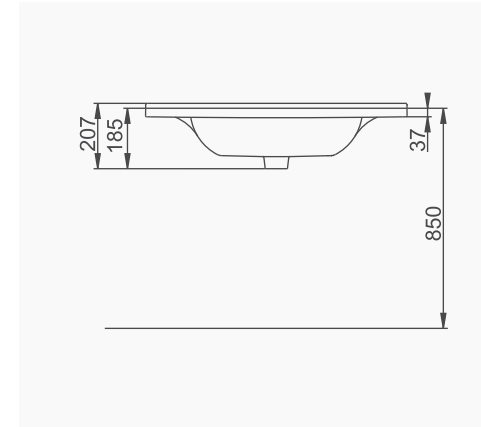

SILVA ASMA BİDE
SILVA WALL-HUNG BIDET

A043101
SILVA KARE ETAJERLİ TEZGAH LAVABO (65cm)
SILVA WASHBASIN WITH EDGED SHELF (65cm)

MOBİLYA KULLANIMINA VE DUVARA MONTAJA UYGUN. TEZGAH ÜZERİNE UYUMLU.
SUITABLE FOR USING WITH BATHROOM FURNITURES AND WALL MOUNTING. CAN BE USED AS COUNTERTOP.