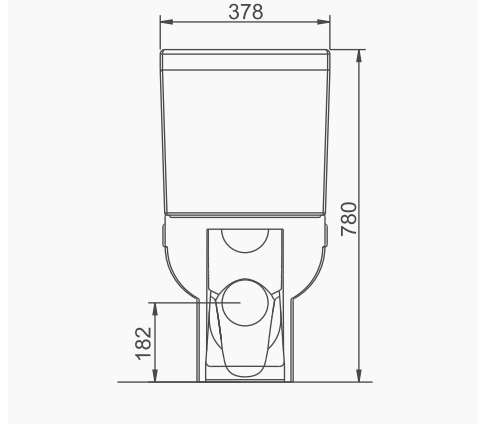

TERRA

TERRA DUVARA TAM DAYALI KLOZET /TERRA BTW CLOSE-COUPLED WC

A011001 KLOZET / WC PAN

A015001 REZERVUAR (iç Takımlı) / CISTERN (Flush Mechanism Inside)

A010011 YAVAŞ KAPANIR İNCE KAPAK / SLOW CLOSE SLIM SEAT & COVER

A011002

WC PAN

WITHOUT BIDET FUNCTION