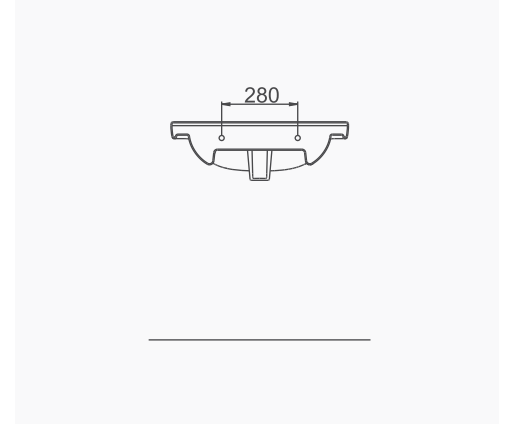

VOLCANO

A023050
VOLCANO LAVABO (65cm)
VOLCANO WASHBASIN WITH SHELF (65cm)

MOBİLYA KULLANIMINA VE DUVARA MONTAJA UYGUN.
SUITABLE FOR USING WITH BATHROOM FURNITURES
AND WALL MOUNTING.