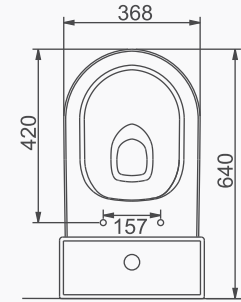

YALIN PURE

OCEAN PLUS

A033001
OCEAN PLUS LAVABO (65cm)
OCEAN PLUS WASHBASIN (65cm)

MOBİLYA KULLANIMINA VE DUVARA MONTAJA UYGUN.
*SUITABLE FOR USING WITH BATHROOM FURNITURES
AND WALL MOUNTING.*

OCEAN PLUS DUVARA TAM DAYALI KLOZET/OCEAN PLUS BTW CLOSE-COUPLED WC
A031001 KLOZET / WC PAN
A035001 REZERVUAR (İç Takımlı) / CISTERN (Flush Mechanism Inside)
A030011 YAVAŞ KAPANIR İNCE KAPAK / SLOW CLOSE SLIM SEAT & COVER