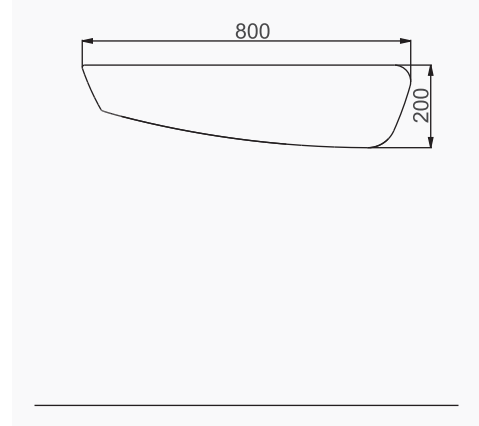

A083016
ARCHITECT IV
ARCHITECT IV

MOBİLYA KULLANIMINA VE DUVARA MONTAJA UYGUN.
SUITABLE FOR USING WITH BATHROOM FURNITURES
AND WALL MOUNTING.