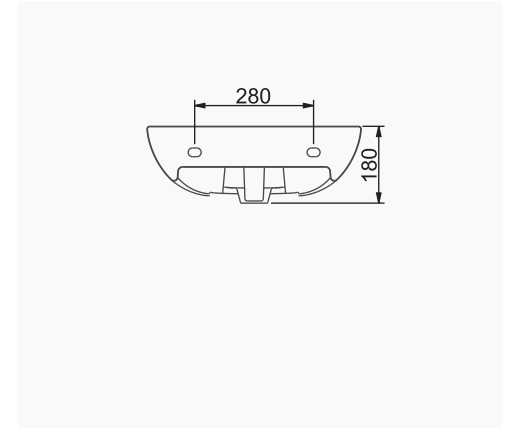

A053001
LAVABO (50cm)
WASHBASIN (50cm)

DUVARA MONTAJA UYGUN
KOLON VE YARIM AYAK İLE UYUMLU.
SUITABLE FOR WALL MOUNTING AND USING WITH
SEMI PEDESTAL AND FULL PEDESTAL.