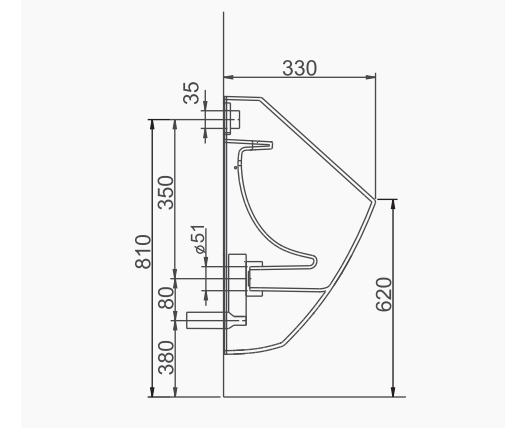

TEK PARÇA ÜRÜNLER / STAND-ALONE PRODUCTS

A059001
ARKADAN YIKAMA GİRİŞLİ PISUVAR
REAR FLUSH INLET URINAL