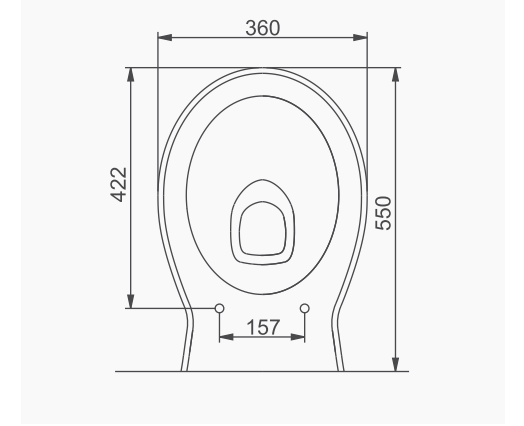

VOLCANO

A027020
VOLCANO ASMA BİDE
VOLCANO WALL-HUNG BIDET