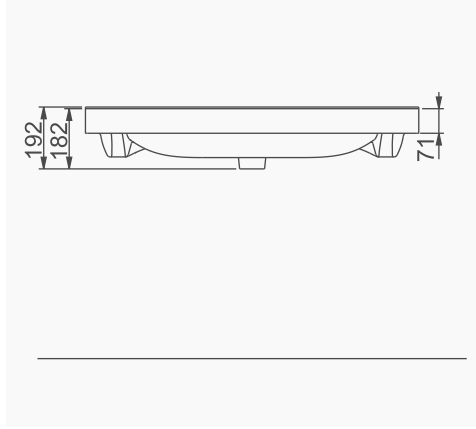

LUNA

A062103
LUNA TEZGAH LAVABO (100cm)
LUNA THICK BELTED RECTANGULAR WASHBASIN (100cm)