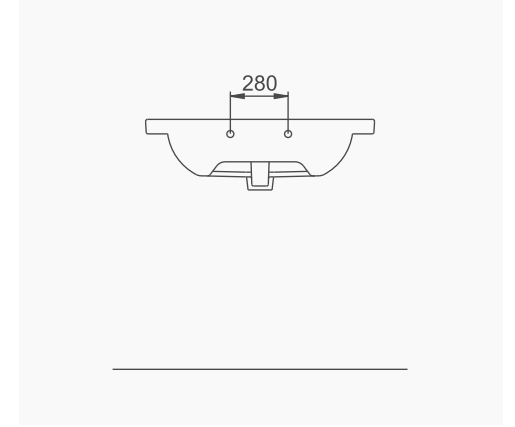

SILVA ASMA BİDE
SILVA WALL-HUNG BIDET

A043101
SILVA KARE ETAJERLİ TEZGAH LAVABO (65cm)
SILVA WASHBASIN WITH EDGED SHELF (65cm)

MOBİLYA KULLANIMINA VE DUVARA MONTAJA UYGUN. TEZGAH ÜZERİNE UYUMLU.
SUITABLE FOR USING WITH BATHROOM FURNITURES AND WALL MOUNTING. CAN BE USED AS COUNTERTOP.