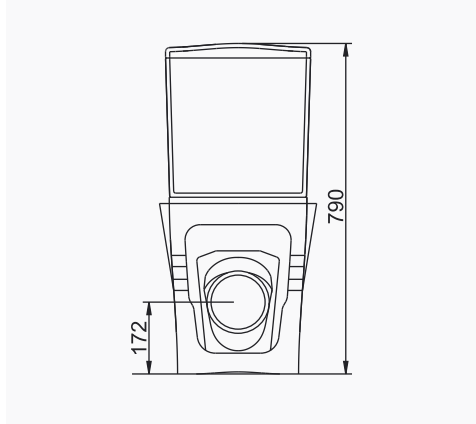

VOLCANO

VOLCANO DUVARA TAM DAYALI KLOZET /VOLCANO BTW CLOSE-COUPLED WC
A021001 KLOZET / WC PAN
A025001 REZERVUAR (iç Takımlı) / CISTERN (Flush Mechanism Inside)
A020011 YAVAŞ KAPANIR İNCE KAPAK / SLOW CLOSE SLIM SEAT & COVER