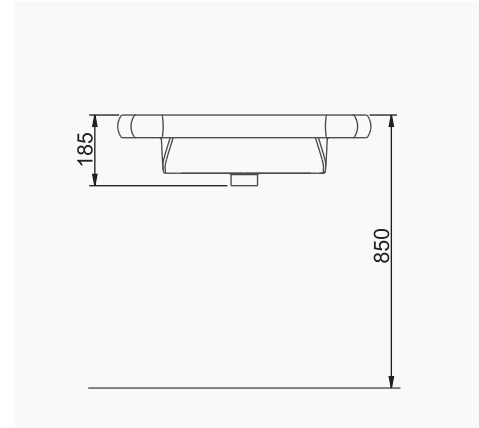

A052067
BEDENSEL ENGELLİ LAVABO
DISABLED WASHBASIN