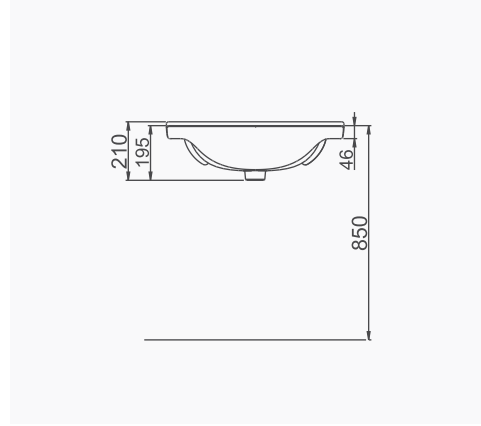

A021031
WC PAN
WITHOUT BIDET FUNCTION

VOLCANO

A023050
VOLCANO LAVABO (65cm)
VOLCANO WASHBASIN WITH SHELF (65cm)

MOBİLYA KULLANIMINA VE DUVARA MONTAJA UYGUN.
SUITABLE FOR USING WITH BATHROOM FURNITURES
AND WALL MOUNTING.