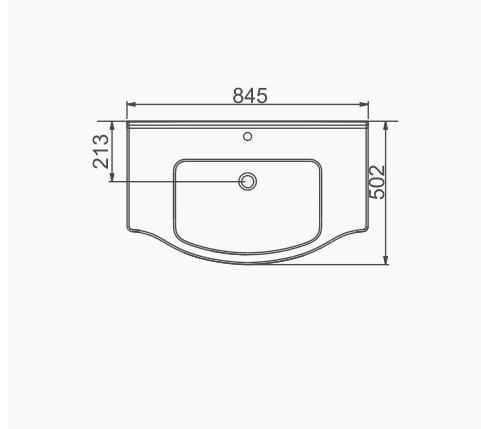

A021031
WC PAN
WITHOUT BIDET FUNCTION

VOLCANO

A023050
VOLCANO LAVABO (65cm)
VOLCANO WASHBASIN WITH SHELF (65cm)

MOBİLYA KULLANIMINA VE DUVARA MONTAJA UYGUN.
SUITABLE FOR USING WITH BATHROOM FURNITURES
AND WALL MOUNTING.