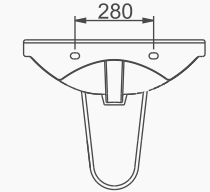

TERRA

A012001 TERRA LAVABO (60cm) / *TERRA WASHBASIN (60cm)*
A014101 TERRA-VOLCANO ORTAK YARIM AYAK / *TERRA-VOLCANO COMMON SEMI PEDESTAL*

DUVARA MONTAJA UYGUN
KOLON VE YARIM AYAK İLE UYUMLU.
SUITABLE FOR WALL MOUNTING AND USING WITH SEMI PEDESTAL AND FULL PEDESTAL.