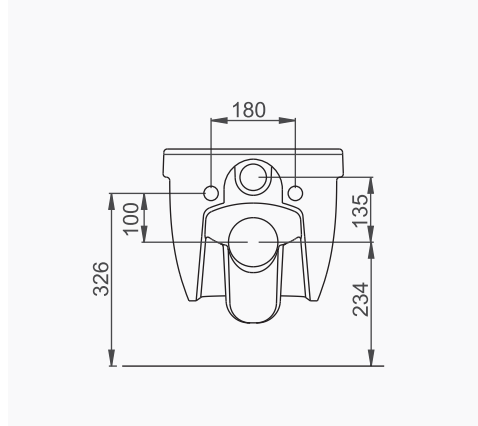

TERRA

TERRA **RIM-OUT** ASMA KLOZET /TERRA *RIM-OUT* WALL-HUNG WC PAN

A011111 KLOZET / WC PAN

A010011 YAVAŞ KAPANIR İNCE KAPAK / *SLOW CLOSE SLIM SEAT & COVER*

A011112

WC PAN

WITHOUT BIDET FUNCTION