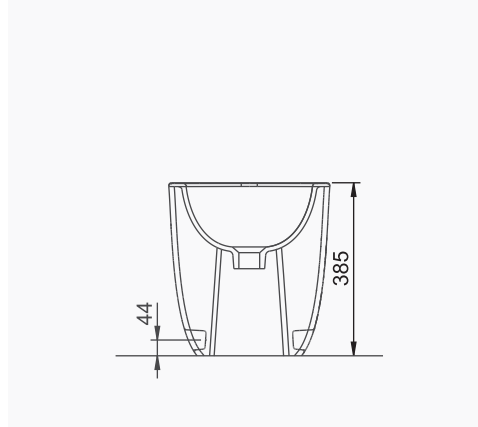

A037001
OCEAN PLUS YERDEN BİDE
OCEAN PLUS BTW BIDET