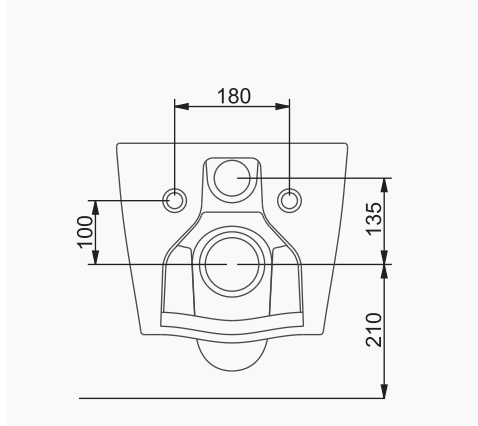

LUNA

LUNA ASMA KLOZET - LUNA WALL-HUNG WC PAN
A061040 KLOZET - WC PAN
A040011 YAVAŞ KAPANIR İNCE KAPAK - SLOW CLOSE SLIM SEAT & COVER