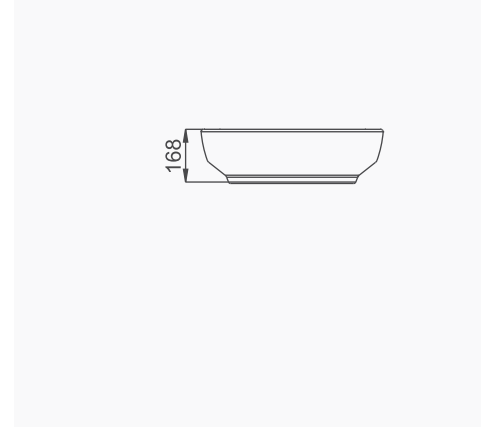

A043001
SILVA KALIN BANT LAVABO (56cm)
SILVA THICK BELTED OVAL WASHBASIN (56cm)

MOBİLYA KULLANIMINA VE DUVARA MONTAJA UYGUN. TEZGAH ÜZERİNE UYUMLU.
SUITABLE FOR USING WITH BATHROOM FURNITURES AND WALL MOUNTING. CAN BE USED AS COUNTERTOP.