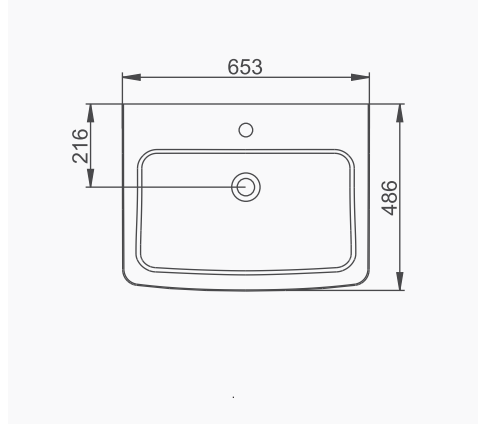

A035801
OCEAN PLUS - LUNA REZERVUAR (İç Takımsız)
OCEAN PLUS - LUNA CISTERN (Without Flush Mechanism)

ESTETİK AESTHETICS

LUNA

A062001
LUNA TEZGAH ÜSTÜ LAVABO (65cm)
LUNA COUNTERTOP WASHBASIN (65cm)

MOBİLYA KULLANIMINA VE DUVARA MONTAJA UYGUN. TEZGAH ÜZERİNE UYUMLU.
SUITABLE FOR USING WITH BATHROOM FURNITURES AND WALL MOUNTING. CAN BE USED AS COUNTERTOP.