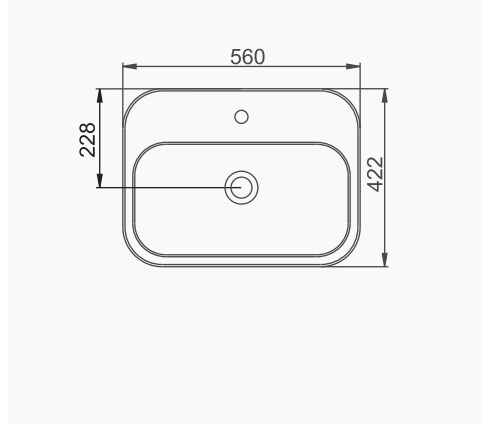

banyobanyo

A074004
AQUA TEZGAHÜSTÜ OVAL DİKDÖRTGEN LAVABO (56 cm)
AQUA COUNTERTOP OVAL RECTANGULAR WASHBASIN (56 cm)

MOBİLYA KULLANIMINA UYGUN. TEZGAH ÜZERİNE UYUMLU.
SUITABLE FOR USING WITH BATHROOM FURNITURES.
CAN BE USED AS COUNTERTOP.