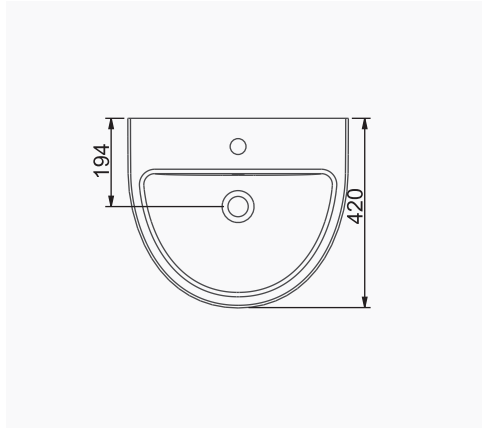

A053001
LAVABO (50cm)
WASHBASIN (50cm)

DUVARA MONTAJA UYGUN
KOLON VE YARIM AYAK İLE UYUMLU.
SUITABLE FOR WALL MOUNTING AND USING WITH
SEMI PEDESTAL AND FULL PEDESTAL.