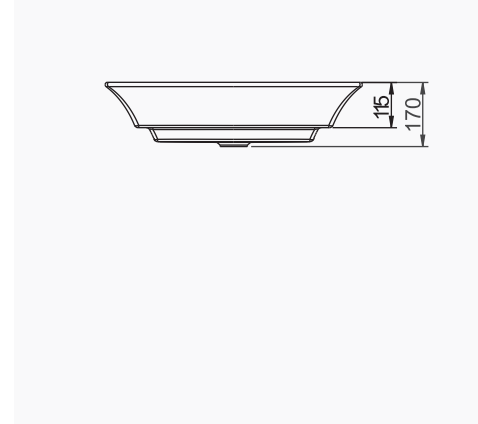

A074007
AQUA TEZGAHÜSTÜ LAVABO (68 cm)
AQUA COUNTERTOP RECTANGULAR WASHBASIN (68 cm)

MOBİLYA KULLANIMINA UYGUN. TEZGAH ÜZERİNE UYUMLU.
SUITABLE FOR USING WITH BATHROOM FURNITURES.
CAN BE USED AS COUNTERTOP.