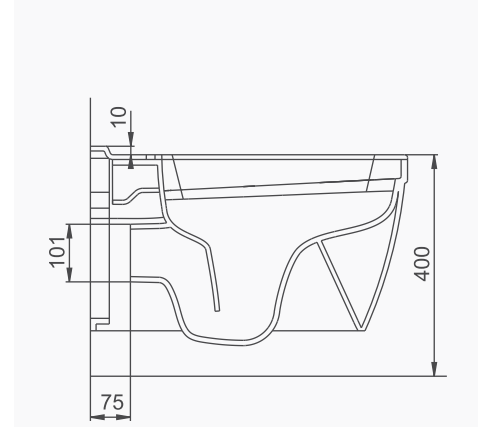

TERRA ASMA KLOZET /TERRA WALL-HUNG WC PAN

A011101 KLOZET / WC PAN

A010011 YAVAŞ KAPANIR İNCE KAPAK / SLOW CLOSE SLIM SEAT & COVER

A011102

WC PAN

WITHOUT BIDET FUNCTION