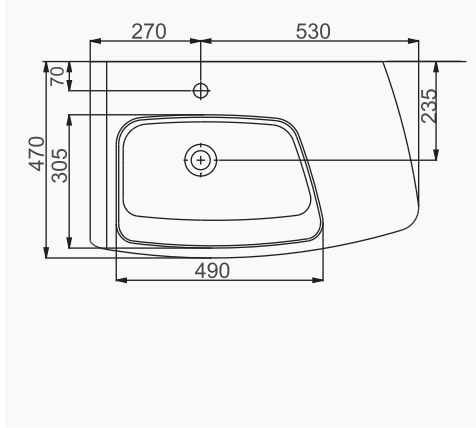

ARCHITECT

A083015
ARCHITECT III
ARCHITECT III

MOBİLYA KULLANIMINA VE DUVARA MONTAJA UYGUN.
SUITABLE FOR USING WITH BATHROOM FURNITURES
AND WALL MOUNTING.