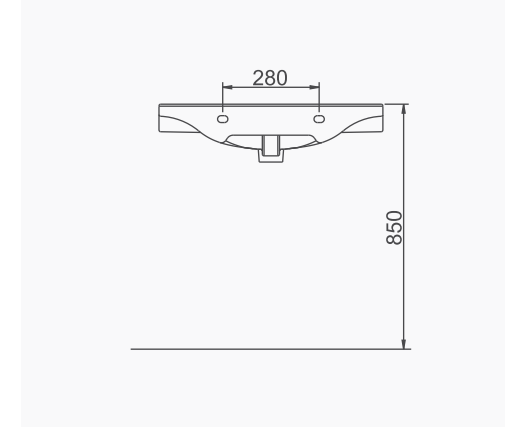

LUNA ASMA BİDE
LUNA WALL-HUNG BIDET

LUNA

A063011
LUNA YARIM TEZGAH LAVABO (65cm)
LUNA SEMI-RECESSED WASHBASIN (65cm)

MOBİLYA KULLANIMINA VE DUVARA MONTAJA UYGUN.
*SUITABLE FOR USING WITH BATHROOM FURNITURES
AND WALL MOUNTING.*