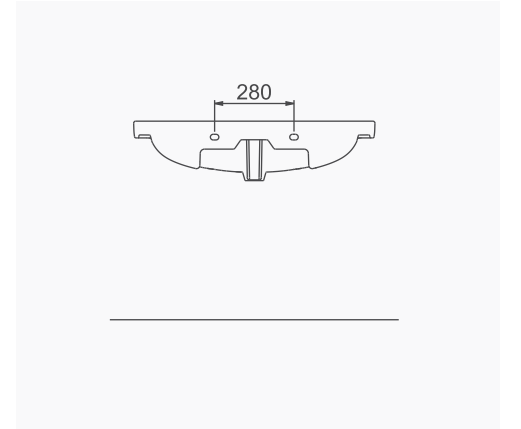

A024010
VOLCANO LAVABO (85cm)
VOLCANO WASHBASIN WITH SHELF (85 cm)

MOBİLYA KULLANIMINA VE DUVARA MONTAJA UYGUN.
SUITABLE FOR USING WITH BATHROOM FURNITURES
AND WALL MOUNTING.