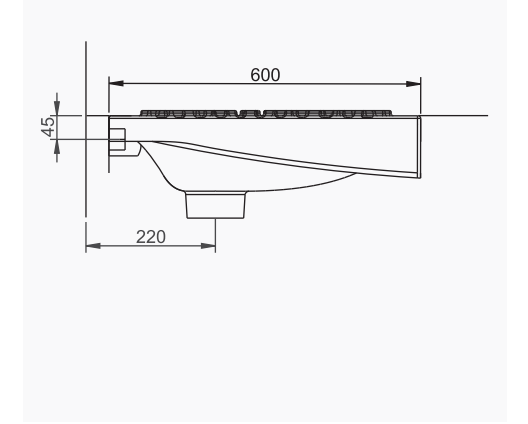

TEK PARÇA ÜRÜNLER / STAND-ALONE PRODUCTS

GÜNEŞ TİPİ HELA TAŞI ARKADAN YIKAMA GİRİŞLİ
REAR FLUSH INLET SUN SQUATTING PAN