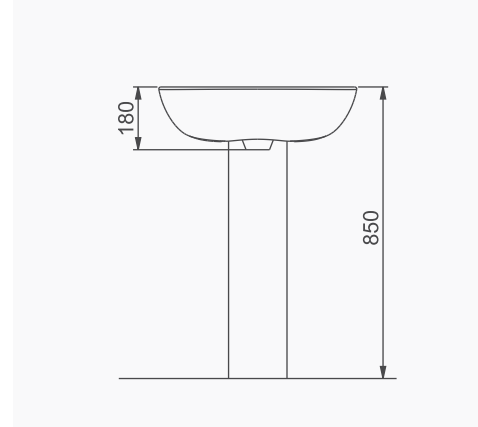

YARATICI CREATIVE

VOLCANO

A023001 VOLCANO LAVABO (58cm) / VOLCANO WASHBASIN (58cm)
A014101 TERRA-VOLCANO ORTAK YARIM AYAK / TERRA-VOLCANO COMMON SEMI PEDESTAL

DUVARA MONTAJA UYGUN
KOLON VE YARIM AYAK İLE UYUMLU.
SUITABLE FOR WALL MOUNTING AND USING WITH
SEMI PEDESTAL AND FULL PEDESTAL.