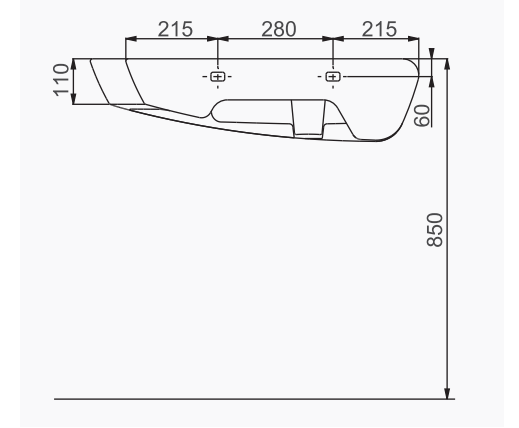

ARCHITECT

A083015
ARCHITECT III
ARCHITECT III

MOBİLYA KULLANIMINA VE DUVARA MONTAJA UYGUN.
SUITABLE FOR USING WITH BATHROOM FURNITURES
AND WALL MOUNTING.