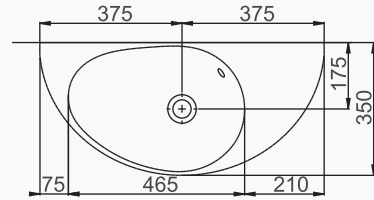

ARCHITECT

A083017
ARCHITECT I
ARCHITECT I

MOBİLYA KULLANIMINA VE DUVARA MONTAJA UYGUN.
SUITABLE FOR USING WITH BATHROOM FURNITURES
AND WALL MOUNTING.