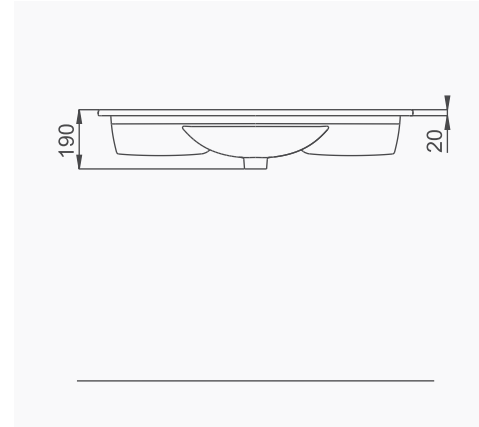

A063203
LUNA FLAT LAVABO (100cm)
LUNA WASHBASIN WITH FLAT SHELF (100cm)

MOBİLYA KULLANIMINA VE DUVARA MONTAJA UYGUN. TEZGAH ÜZERİNE UYUMLU.
SUITABLE FOR USING WITH BATHROOM FURNITURES AND WALL MOUNTING. CAN BE USED AS COUNTERTOP.