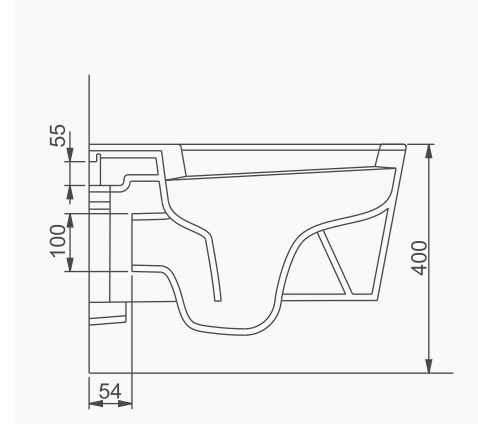

VOLCANO

A027020
VOLCANO ASMA BİDE
VOLCANO WALL-HUNG BIDET