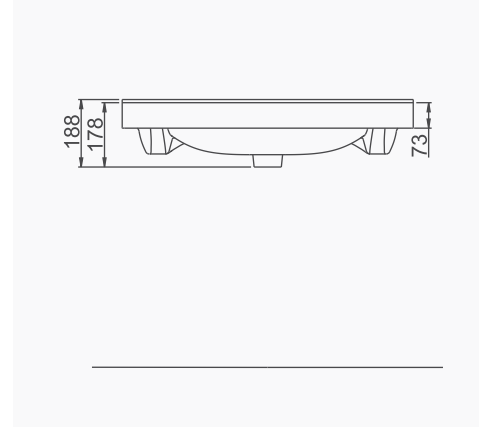

A062102
LUNA TEZGAH LAVABO (80cm)
LUNA THICK BELTED RECTANGULAR WASHBASIN (80cm)

MOBİLYA KULLANIMINA VE DUVARA MONTAJA UYGUN. TEZGAH ÜZERİNE UYUMLU.
SUITABLE FOR USING WITH BATHROOM FURNITURES AND WALL MOUNTING. CAN BE USED AS COUNTERTOP.