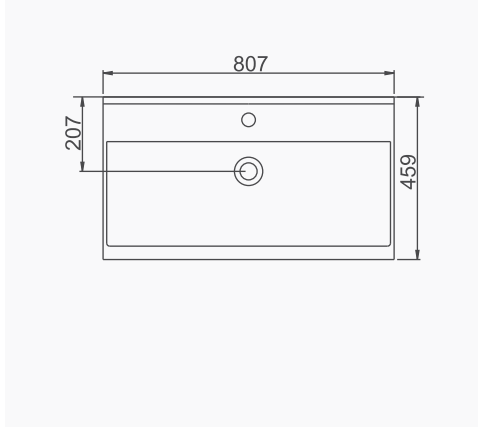

A062102
LUNA TEZGAH LAVABO (80cm)
LUNA THICK BELTED RECTANGULAR WASHBASIN (80cm)

MOBİLYA KULLANIMINA VE DUVARA MONTAJA UYGUN. TEZGAH ÜZERİNE UYUMLU.
SUITABLE FOR USING WITH BATHROOM FURNITURES AND WALL MOUNTING. CAN BE USED AS COUNTERTOP.