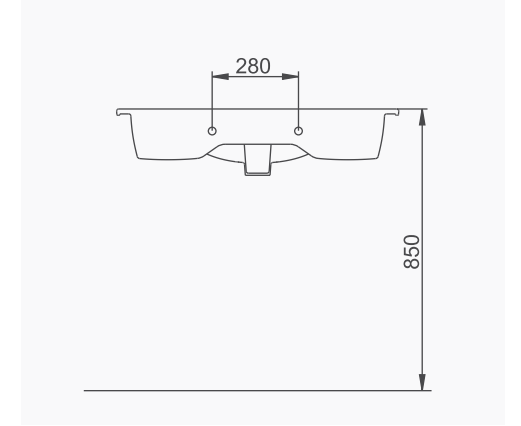

LUNA

A063202
LUNA FLAT LAVABO (80cm)
LUNA WASHBASIN WITH FLAT SHELF (80cm)

MOBİLYA KULLANIMINA VE DUVARA MONTAJA UYGUN. TEZGAH ÜZERİNE UYUMLU.
SUITABLE FOR USING WITH BATHROOM FURNITURES AND WALL MOUNTING. CAN BE USED AS COUNTERTOP.