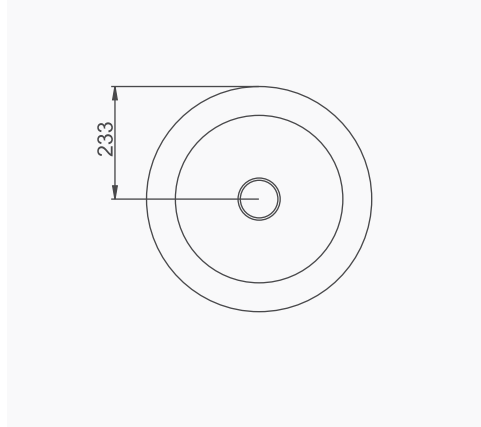

A074001
AQUA TEZGAH ÜSTÜ ÇANAK LAVABO (Ø47 cm)
AQUA COUNTERTOP POT WASHBASIN (Ø47 cm)

MOBİLYA KULLANIMINA UYGUN. TEZGAH ÜZERİNE UYUMLU.
SUITABLE FOR USING WITH BATHROOM FURNITURES.
CAN BE USED AS COUNTERTOP.