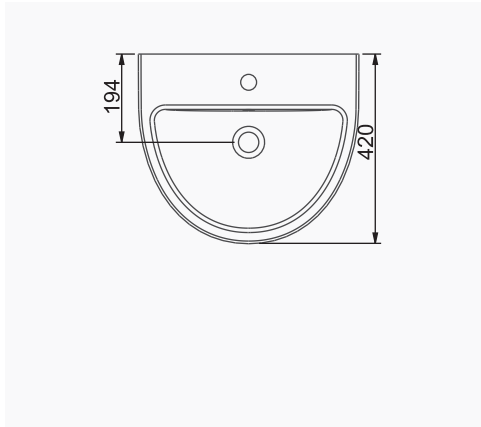

A056
LAVABO (50cm) + TERRA - VOLCANO ORTAK YARIM AYAK
WASHBASIN (50cm) + TERRA - VOLCANO COMMON SEMI PEDESTAL

DUVARA MONTAJA UYGUN
KOLON VE YARIM AYAK İLE UYUMLU.
SUITABLE FOR WALL MOUNTING AND USING WITH
SEMI PEDESTAL AND FULL PEDESTAL.