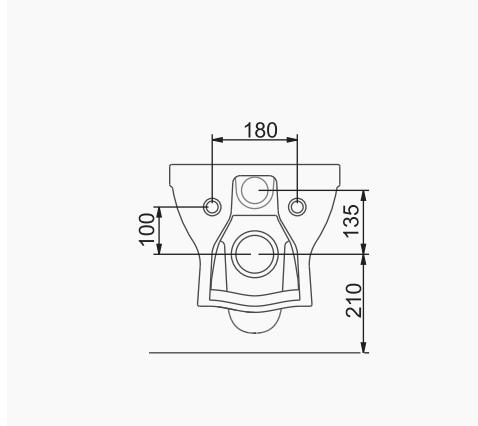

SILVA

SILVA ASMA KLOZET /SILVA WALL-HUNG WC PAN
A041040 KLOZET / WC PAN
A040011 YAVAŞ KAPANIR İNCE KAPAK /SLOW CLOSE SLIM SEAT & COVER