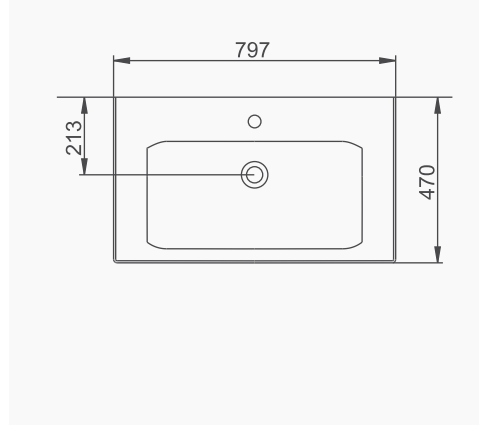

LUNA

A063202
LUNA FLAT LAVABO (80cm)
LUNA WASHBASIN WITH FLAT SHELF (80cm)

MOBİLYA KULLANIMINA VE DUVARA MONTAJA UYGUN. TEZGAH ÜZERİNE UYUMLU.
SUITABLE FOR USING WITH BATHROOM FURNITURES AND WALL MOUNTING. CAN BE USED AS COUNTERTOP.