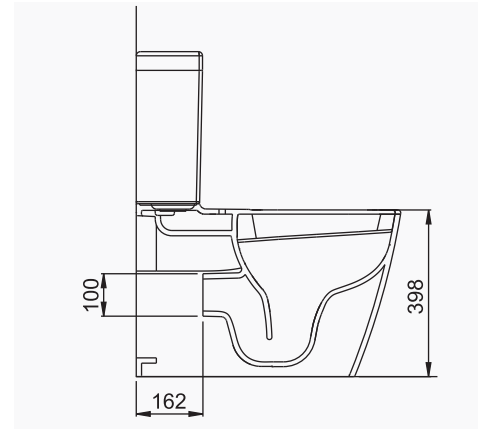

A035801
OCEAN PLUS - LUNA REZERVUAR (İç Takımsız)
OCEAN PLUS - LUNA CISTERN (Without Flush Mechanism)

ESTETİK AESTHETICS

LUNA

A062001
LUNA TEZGAH ÜSTÜ LAVABO (65cm)
LUNA COUNTERTOP WASHBASIN (65cm)

MOBİLYA KULLANIMINA VE DUVARA MONTAJA UYGUN. TEZGAH ÜZERİNE UYUMLU.
SUITABLE FOR USING WITH BATHROOM FURNITURES AND WALL MOUNTING. CAN BE USED AS COUNTERTOP.