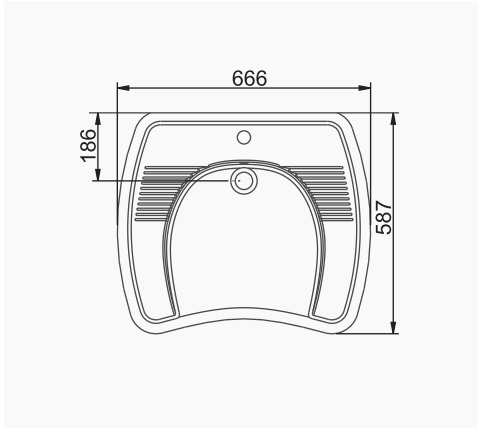

A052067
BEDENSEL ENGELLİ LAVABO
DISABLED WASHBASIN