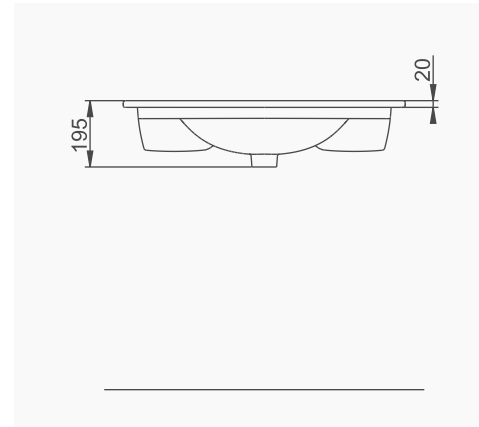

LUNA

A063202
LUNA FLAT LAVABO (80cm)
LUNA WASHBASIN WITH FLAT SHELF (80cm)

MOBİLYA KULLANIMINA VE DUVARA MONTAJA UYGUN. TEZGAH ÜZERİNE UYUMLU.
SUITABLE FOR USING WITH BATHROOM FURNITURES AND WALL MOUNTING. CAN BE USED AS COUNTERTOP.