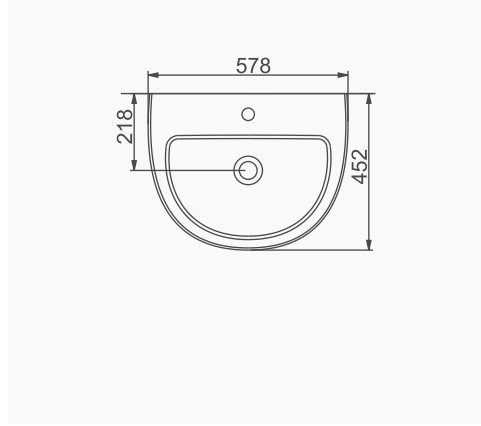

VOLCANO

A023001 VOLCANO LAVABO (58cm) / VOLCANO WASHBASIN (58cm)
A014101 TERRA-VOLCANO ORTAK YARIM AYAK / TERRA-VOLCANO COMMON SEMI PEDESTAL

DUVARA MONTAJA UYGUN
KOLON VE YARIM AYAK İLE UYUMLU.
SUITABLE FOR WALL MOUNTING AND USING WITH
SEMI PEDESTAL AND FULL PEDESTAL.