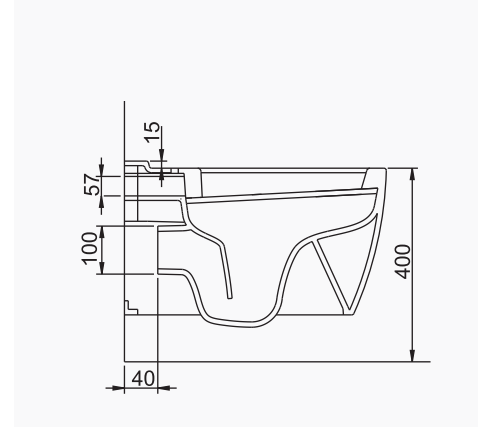

OCEAN PLUS

OCEAN PLUS ASMA KLOZET/OCEAN PLUS WALL-HUNG WC PAN
A031111 KLOZET / WC PAN
A030011 YAVAŞ KAPANIR İNCE KAPAK / SLOW CLOSE SLIM SEAT & COVER

A031112
WC PAN
WITHOUT BIDET FUNCTION