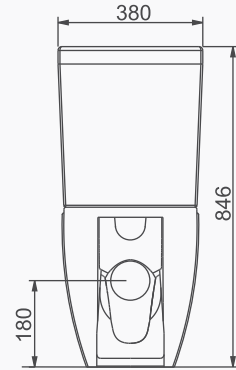

YALIN PURE

OCEAN PLUS

A033001
OCEAN PLUS LAVABO (65cm)
OCEAN PLUS WASHBASIN (65cm)

MOBİLYA KULLANIMINA VE DUVARA MONTAJA UYGUN.
*SUITABLE FOR USING WITH BATHROOM FURNITURES
AND WALL MOUNTING.*

OCEAN PLUS DUVARA TAM DAYALI KLOZET/OCEAN PLUS BTW CLOSE-COUPLED WC
A031001 KLOZET / WC PAN
A035001 REZERVUAR (İç Takımlı) / CISTERN (Flush Mechanism Inside)
A030011 YAVAŞ KAPANIR İNCE KAPAK / SLOW CLOSE SLIM SEAT & COVER