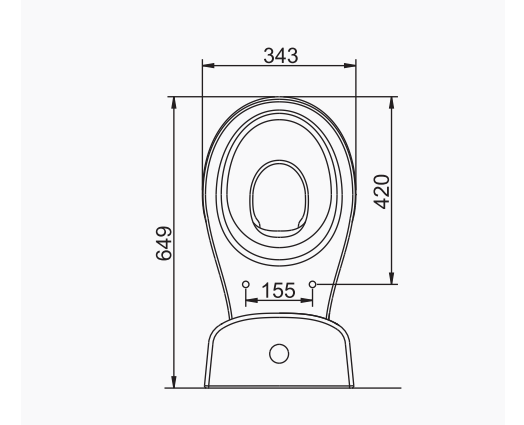

NATURA

A051011
WC PAN
WITHOUT BIDET FUNCTION