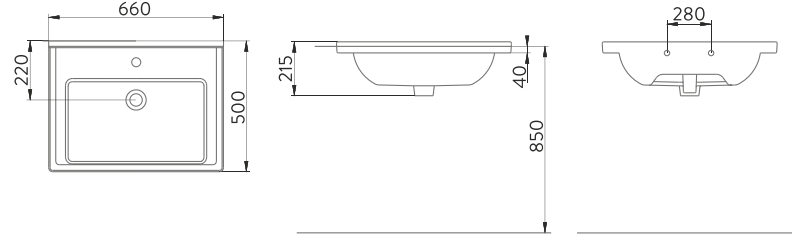

A043101H

SILVA KARE ETAJERLİ TEZGAH LAVABO | 65cm
SILVA WASHBASIN WITH EDGED SHELF | 65cm

MOBİLYAYA
GEÇMELİ
FURNITURE
MOUNTED

DUVARA
MONTAJA UYGUN
WALL MOUNTED

A043102H

SILVA KARE ETAJERLİ TEZGAH LAVABO | 80cm
SILVA WASHBASIN WITH EDGED SHELF | 80cm