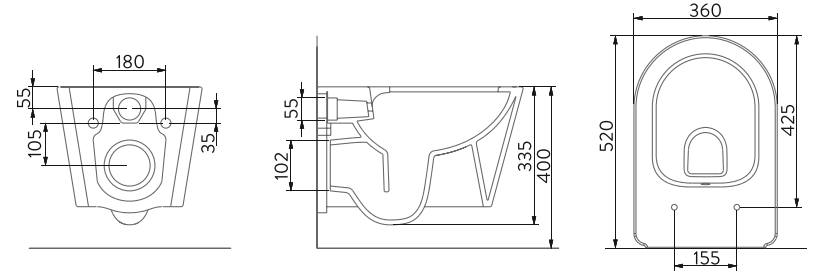

A121111H

STELLA RİM-OUT ASMA KLOZET / STELLA RİM OUT WALL-HUNG WC PAN

A030011H

STELLA - OCEAN PLUS YAVAŞ KAPANIR İNCE KAPAK
STELLA - OCEAN PLUS SLOW CLOSE SLIM SEAT COVER

A121112H

WC PAN / WITHOUT BIDET FUNCTION

A127020H

STELLA ASMA BİDE / STELLA WALL-HUNG BIDET

H95600319

ASMA BİDE MONTAJ SETİ / WALL-HUNG BIDET MOUNTING KIT

*MONTAJ SETİ İLE KULLANILMALIDIR. / SHOULD BE USED WITH MOUNTING KIT