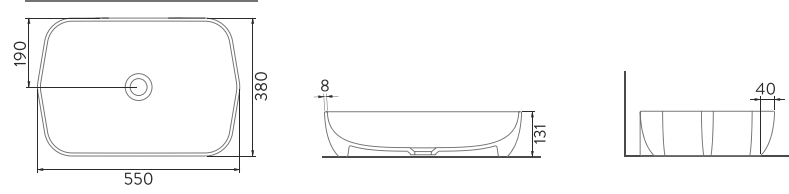

A002551H

BEYAZ | WHITE
LUCIDA TEZGAH ÜSTÜ PARLAK LAVABO | 55cm
LUCIDA COUNTERTOP OVAL WASHBASIN
GLOSSY | 55cm

A002571H

MAT BEYAZ | MATT WHITE
LUCIDA TEZGAH ÜSTÜ MAT LAVABO | 55cm
LUCIDA COUNTERTOP OVAL WASHBASIN
MATT | 55cm