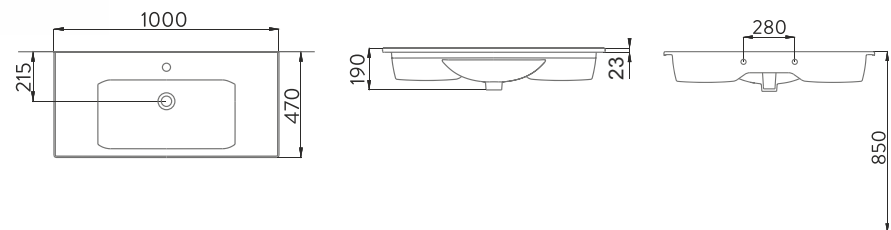

A063703H

LUNA FLAT MOBİLYAYA GEÇMELİ LAVABO | 100cm
LUNA WASHBASIN FLAT SHELF FURNITURE MOUNTED | 100cm