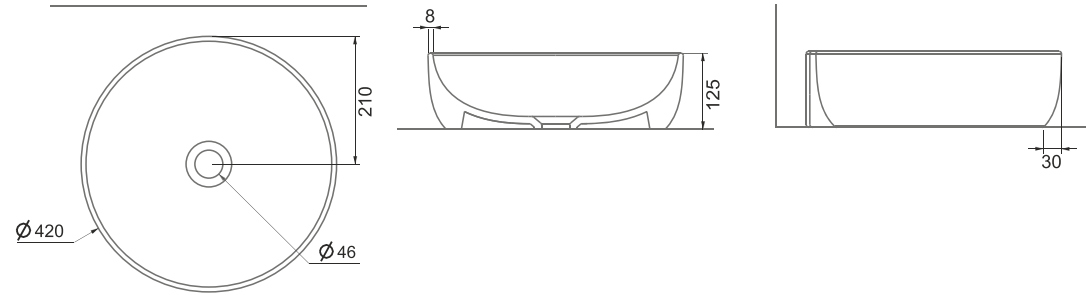

A002842H

PARLAK BEYAZ | GLOSSY WHITE
SOLE TEZGAH ÜSTÜ LAVABO | 42cm
SOLE COUNTERTOP WASHBASIN | 42cm

A002844H

MAT SİYAH | MATT BLACK
SOLE TEZGAH ÜSTÜ LAVABO | 42cm
SOLE COUNTERTOP WASHBASIN | 42cm