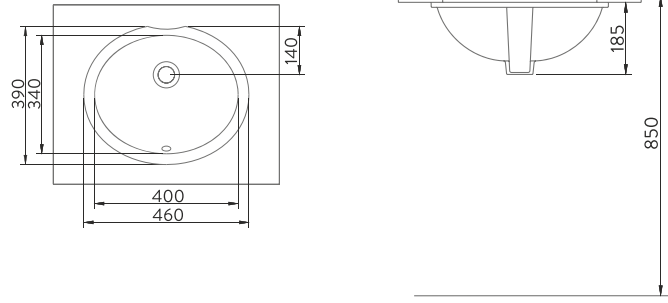

TEZGAH ALTI
LAVABO
UNDERCOUNTER
WASHBASIN

A002001H

TEZGAH ALTI OVAL LAVABO | 46cm
UNDER COUNTER OVAL WASHBASIN | 46cm