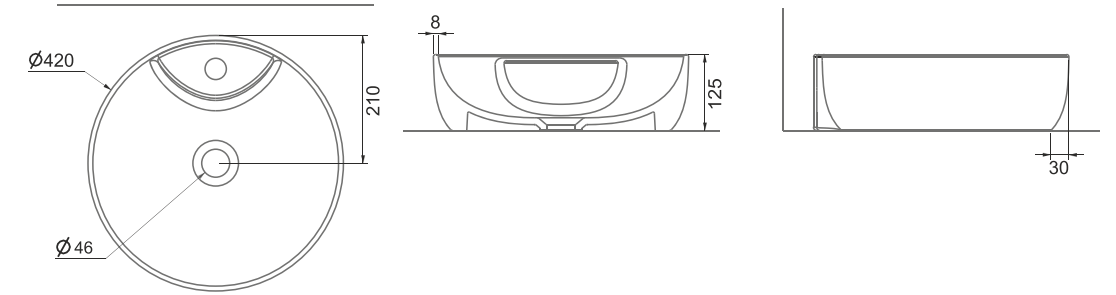

A002843H

PARLAK BEYAZ | GLOSSY WHITE
SOLE TEZGAH ÜSTÜ BATARYA DELİKLİ LAVABO | 42cm
SOLE COUNTERTOP WASHBASIN WITH TOP HOLE | 42cm

A002845H

MAT SİYAH | MATT BLACK
SOLE TEZGAH ÜSTÜ BATARYA DELİKLİ LAVABO | 42cm
SOLE COUNTERTOP WASHBASIN WITH TOP HOLE | 42cm