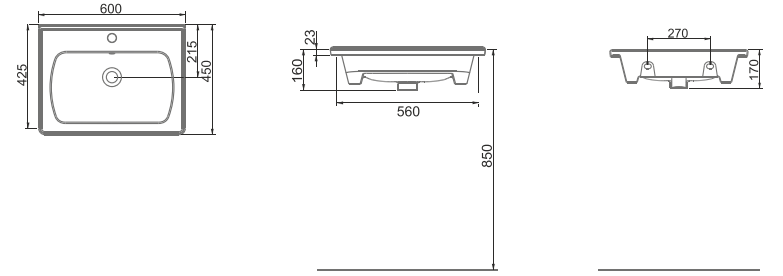

A143110H BEYAZ | WHITE

SATURN FLAT MOBİLYAYA GEÇMELİ LAVABO | 60cm
SATURN WASHBASIN FLAT SHELF FURNITURE MOUNTED | 60cm

A143211H MAT BEYAZ | MATT WHITE

SATURN FLAT MOBİLYAYA GEÇMELİ LAVABO | 60cm
SATURN WASHBASIN FLAT SHELF FURNITURE MOUNTED | 60cm