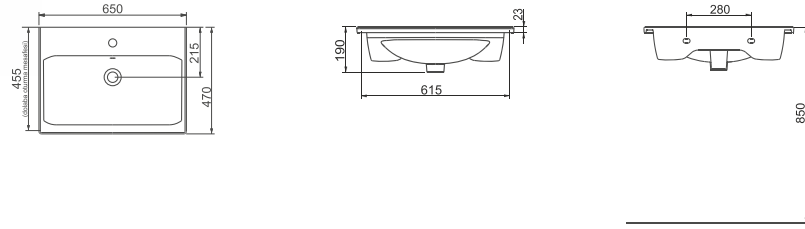

A063701H

LUNA FLAT MOBİLYAYA GEÇMELİ LAVABO | 65cm
LUNA WASHBASIN FLAT SHELF FURNITURE MOUNTED | 65cm

A063201H

LUNA FLAT LAVABO | 65cm
LUNA FLAT WASHBASIN | 65cm

A063702H

LUNA FLAT MOBİLYAYA GEÇMELİ LAVABO | 80cm
LUNA WASHBASIN FLAT SHELF FURNITURE MOUNTED | 80cm