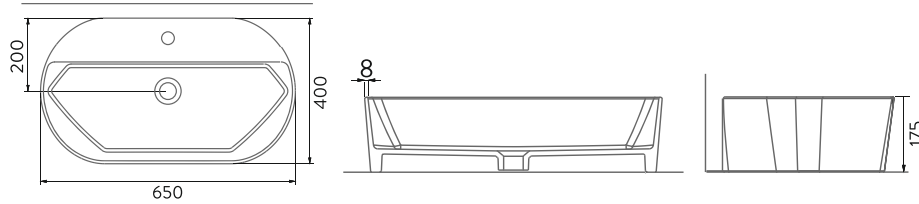

A121111H

STELLA RİM-OUT ASMA KLOZET / STELLA RİM OUT WALL-HUNG WC PAN

A030011H

STELLA - OCEAN PLUS YAVAŞ KAPANIR İNCE KAPAK
STELLA - OCEAN PLUS SLOW CLOSE SLIM SEAT COVER

A121112H

WC PAN / WITHOUT BIDET FUNCTION