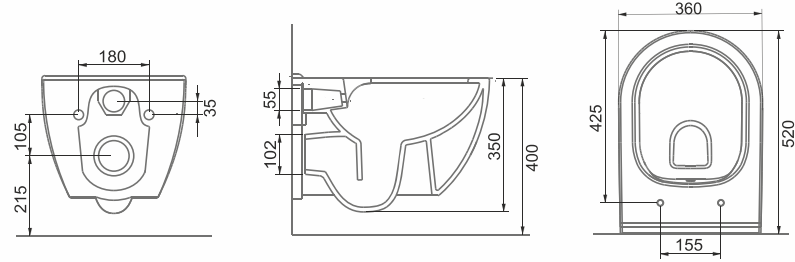

OCEAN PLUS RIM-OUT AÇIK MONTAJ ASMA KLOZET
OCEAN PLUS RIM-OUT OPEN MOUNT WALL-HUNG WC PAN

A031171H

KLOZET | WC PAN

A030011

YAVAŞ KAPANIR İNCE KAPAK | SLOW CLOSE SLIM SEAT & COVER

A031181H

WC PAN | WITHOUT BIDET FUNCTION