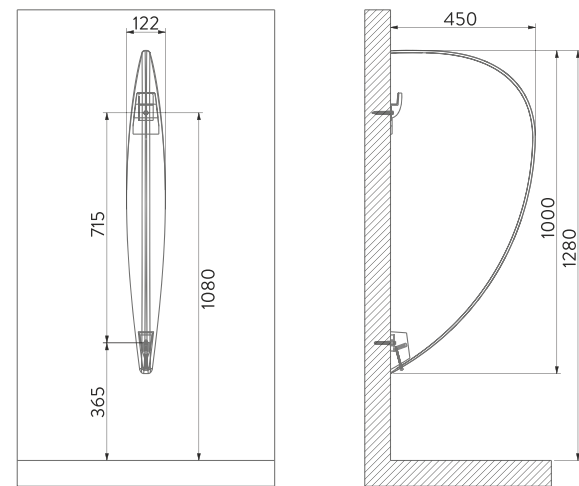

A139002H
HILL PİSUVAR ARA BÖLME
HILL SEPERATOR

HILL AKILLI PİSUVAR: BİR PİSUVARDAN ÇOK DAHA FAZLASINI SUNUYOR

Maksimum hijyen sağlamak için Sıvı konsantrasyonunu algılayan ve kendi kendini temizleyen Hill Akıllı Pisuvar ile fotoselli ve manuel yıkama yapan pisuvarlar artık tarihe karışıyor.

Sık kullanımlarda su ayarını değiştirerek su tasarrufu sağlayan ve 24 saat kullanılmadığında kendi kendine hijyen sifonu yapan akıllı yıkama modeli, nozül ile suyun eşit dağılması gibi birçok fonksiyonel özelliği bir arada sunan HILL Akıllı Pisuvar, ara bölmesi ile birbirini tamamlayan bütünsel tasarımı ile dikkat çekiyor. Bakteri gelişimini %99,9 oranında önleyen, Seramiksan Hygiene özel yüzey teknolojisi ile üretilen Hill Akıllı Pisuvar, Alman HOHENSTEIN Enstitüsü ve Türk Akreditasyon Kurumu tarafından akredite, bağımsız laboratuvar SANİTER tarafından test edilip onaylandı.

HILL SMART URINAL: OFFERS MUCH MORE OF A URINAL

Photocell and manual washing urinals are now a history upon the introduction of HILL Smart Urinal that senses the liquid concentration and performs self-cleaning to ensure maximum hygiene.

Providing numerous functional features such as the smart washing model that saves water by changing the water level for frequent uses and performs a hygiene flush automatically when not used for 24 hours, equal distribution of water with the nozzle, HILL Smart Urinal draws attention with its holistic design complementing each other with its partition. Produced with Seramiksan Hygiene special surface technology that prevents bacterial growth by 99.9%, Hill Smart Urinal has been tested and approved by SANİTER, an independent laboratory accredited by the German HOHENSTEIN Institute and the Turkish Accreditation Agency.