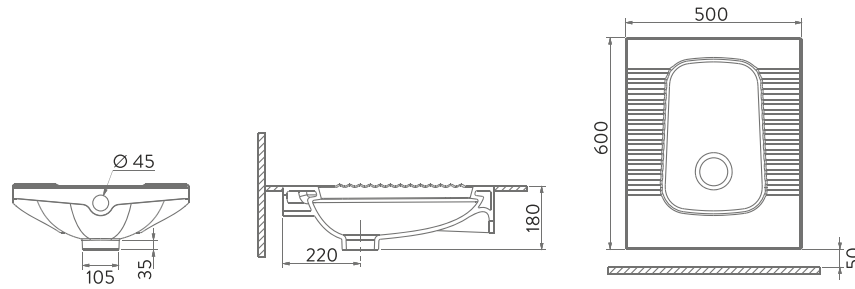

A006201H

DELTA ARKADAN GİRİŞLİ HELA TAŞI
DELTA REAR FLUSH INLET SQUATING PAN