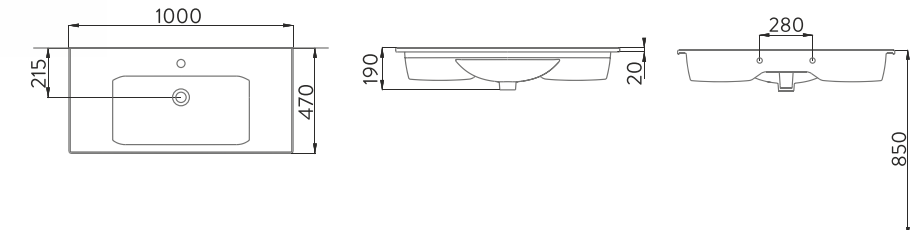

A063202H

LUNA FLAT LAVABO | 80cm
LUNA FLAT WASHBASIN | 80cm

A063703H

LUNA FLAT MOBİLYAYA GEÇMELİ LAVABO | 100cm
LUNA WASHBASIN FLAT SHELF FURNITURE MOUNTED | 100cm

A063203H

LUNA FLAT LAVABO | 100cm
LUNA FLAT WASHBASIN | 100cm