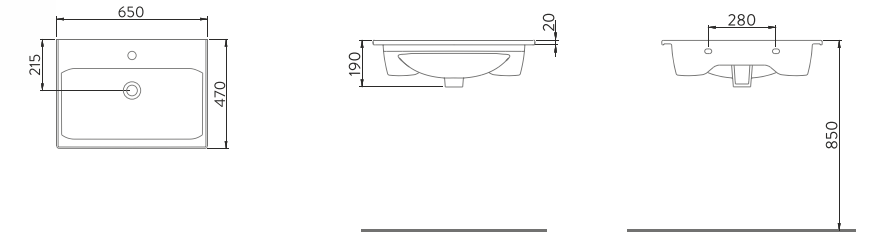

A063701H

LUNA FLAT MOBİLYAYA GEÇMELİ LAVABO | 65cm
LUNA WASHBASIN FLAT SHELF FURNITURE MOUNTED | 65cm

A063201H

LUNA FLAT LAVABO | 65cm
LUNA FLAT WASHBASIN | 65cm

A063702H

LUNA FLAT MOBİLYAYA GEÇMELİ LAVABO | 80cm
LUNA WASHBASIN FLAT SHELF FURNITURE MOUNTED | 80cm