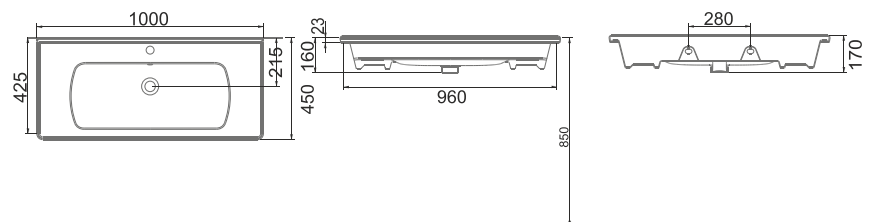

A143130H BEYAZ | WHITE

SATURN FLAT MOBİLYAYA GEÇMELİ LAVABO | 100cm
SATURN WASHBASIN FLAT SHELF FURNITURE MOUNTED | 100cm

A143231H MAT BEYAZ | MATT WHITE

SATURN FLAT MOBİLYAYA GEÇMELİ LAVABO | 100cm
SATURN WASHBASIN FLAT SHELF FURNITURE MOUNTED | 100cm