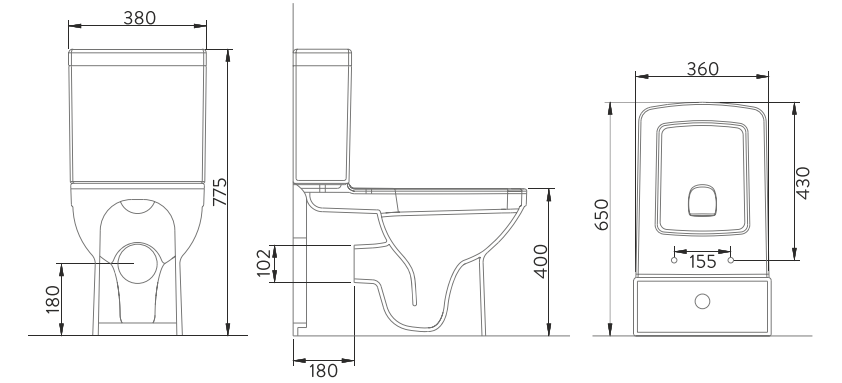

A040901

YAVAŞ KAPANIR İNCE KLOZET KAPAĞI | BAĞIMSIZ
SLOW CLOSE SLIM SEAT & COVER | SPARE PART

KOLAY - TAK ÇIKAR
EASY RELEASE

YAVAŞ KAPANIR KAPAK
SLOW CLOSE COVER