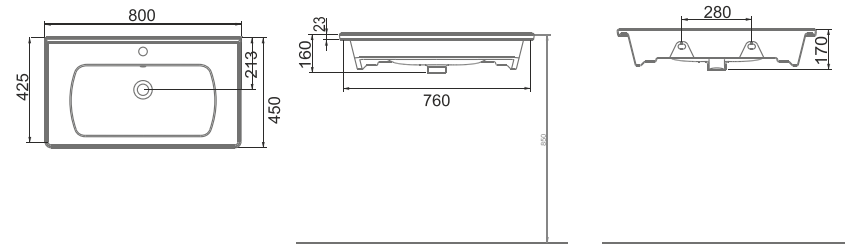

A143120H BEYAZ | WHITE

SATURN FLAT MOBİLYAYA GEÇMELİ LAVABO | 80cm
SATURN WASHBASIN FLAT SHELF FURNITURE MOUNTED | 80cm

A143221H MAT BEYAZ | MATT WHITE

SATURN FLAT MOBİLYAYA GEÇMELİ LAVABO | 80cm
SATURN WASHBASIN FLAT SHELF FURNITURE MOUNTED | 80cm