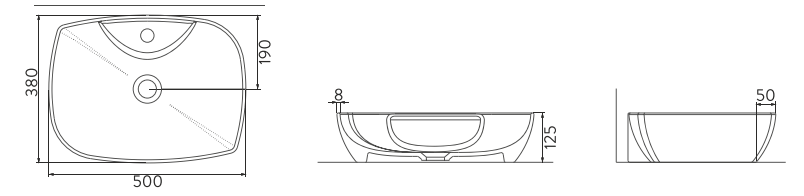

A002151H

BEYAZ | WHITE
DIES TEZGAH ÜSTÜ PARLAK LAVABO | 50cm
DIES COUNTERTOP OVAL WASHBASIN
GLOSSY | 50cm

A002171H

MAT BEYAZ | MATT WHITE
DIES TEZGAH ÜSTÜ MAT LAVABO | 50cm
DIES COUNTERTOP OVAL WASHBASIN
MATT | 50cm

A002156H

ANTRASİT | ANTHRACITE
DIES TEZGAH ÜSTÜ MAT
LAVABO | 50cm
DIES COUNTERTOP OVAL
WASHBASIN MATT | 50cm

A002157H

METALİK KAHVE | METALIC BROWN
DIES TEZGAH ÜSTÜ MAT
LAVABO | 50cm
DIES COUNTERTOP OVAL
WASHBASIN MATT | 50cm

A002152H

SİYAH | BLACK
DIES TEZGAH ÜSTÜ PARLAK
LAVABO | 50cm
DIES COUNTERTOP OVAL
WASHBASIN GLOSSY | 50cm

A002153H

TURUNCU | ORANGE
DIES TEZGAH ÜSTÜ PARLAK
LAVABO | 50cm
DIES COUNTERTOP OVAL
WASHBASIN GLOSSY | 50cm

A002154H

KIRMIZI | RED
DIES TEZGAH ÜSTÜ PARLAK
LAVABO | 50cm
DIES COUNTERTOP OVAL
WASHBASIN GLOSSY | 50cm

A002155H

YEŞİL | GREEN
DIES TEZGAH ÜSTÜ MAT
LAVABO | 50cm
DIES COUNTERTOP OVAL
WASHBASIN MATT | 50cm

A002161H

BEYAZ | WHITE
DIES BATARYA DELİKLİ TEZGAH ÜSTÜ
PARLAK LAVABO | 50cm
DIES COUNTERTOP OVAL WASHBASIN
GLOSSY WITH
TAP HOLE | 50cm

A002181H

MAT BEYAZ | MATT WHITE
DIES BATARYA DELİKLİ TEZGAH ÜSTÜ
MAT LAVABO | 50cm
DIES COUNTERTOP OVAL WASHBASIN
MATT WITH
TAP HOLE | 50cm

A002166H

ANTRASİT | ANTHRACITE
DIES BATARYA DELİKLİ TEZGAH
ÜSTÜ MAT LAVABO | 50cm
DIES COUNTERTOP OVAL
WASHBASIN MATT WITH
TAP HOLE | 50cm

A002167H

METALİK KAHVE | METALIC BROWN
DIES BATARYA DELİKLİ TEZGAH
ÜSTÜ MAT LAVABO | 50cm
DIES COUNTERTOP OVAL
WASHBASIN MATT WITH
TAP HOLE | 50cm

A002162H

SİYAH | BLACK
DIES BATARYA DELİKLİ TEZGAH
ÜSTÜ PARLAK LAVABO | 50cm
DIES COUNTERTOP OVAL
WASHBASIN GLOSSY WITH
TAP HOLE | 50cm

A002163H

TURUNCU | ORANGE
DIES BATARYA DELİKLİ TEZGAH
ÜSTÜ PARLAK LAVABO | 50cm
DIES COUNTERTOP OVAL
WASHBASIN GLOSSY WITH
TAP HOLE | 50cm

A002164H