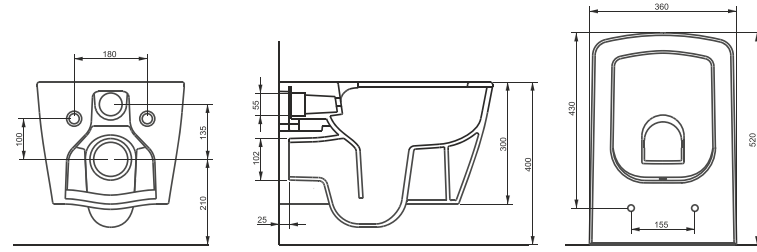

A061042H

KLOZET | WC PAN

A040001

YAVAŞ KAPANIR İNCE KAPAK | SLOW CLOSE SLIM SEAT & COVER

A061043H

WC PAN | WITHOUT BIDET FUNCTION