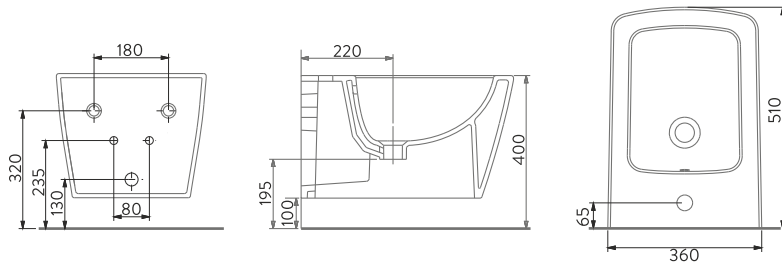

A067020

LUNA ASMA BİDE
LUNA WALL-HUNG BIDET

H95600319

ASMA BİDE MONTAJ SETİ
WALL-HUNG BIDET MOUNTING KIT

* Montaj seti ile birlikte kullanılmalıdır.
* Should be used with mounting kit.

A040901