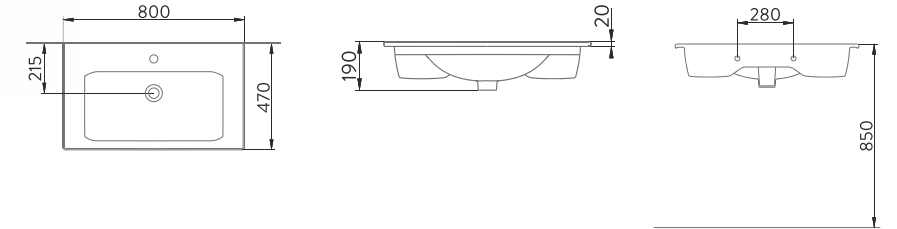

A063202H

LUNA FLAT LAVABO | 80cm
LUNA FLAT WASHBASIN | 80cm