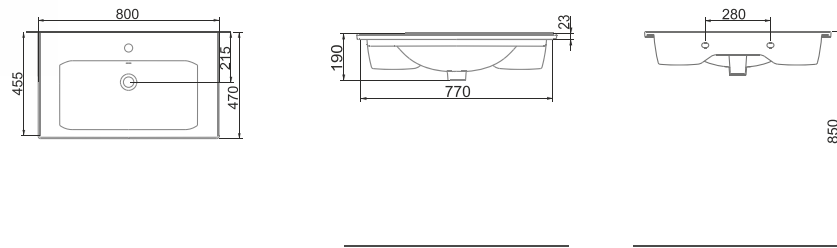

A063701H

LUNA FLAT MOBİLYAYA GEÇMELİ LAVABO | 65cm
LUNA WASHBASIN FLAT SHELF FURNITURE MOUNTED | 65cm

A063201H

LUNA FLAT LAVABO | 65cm
LUNA FLAT WASHBASIN | 65cm

A063702H

LUNA FLAT MOBİLYAYA GEÇMELİ LAVABO | 80cm
LUNA WASHBASIN FLAT SHELF FURNITURE MOUNTED | 80cm