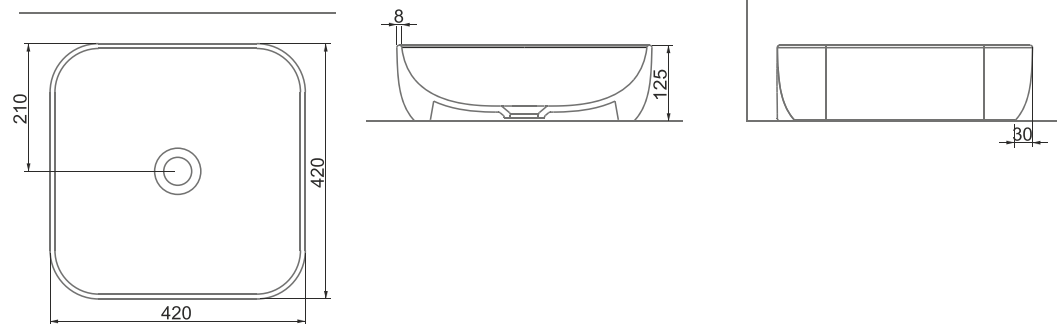

A002742H

PARLAK BEYAZ | GLOSSY WHITE
FORM TEZGAH ÜSTÜ LAVABO | 42cm
FORM COUNTERTOP WASHBASIN | 42cm

A002744H

MAT SİYAH | MATT BLACK
FORM TEZGAH ÜSTÜ LAVABO | 42cm
FORM COUNTERTOP WASHBASIN | 42cm

TEZGAH ÜSTÜ
KULLANIM
COUNTERTOP
USAGE

A002743H

PARLAK BEYAZ | GLOSSY WHITE
FORM TEZGAH ÜSTÜ BATARYA DELİKLİ LAVABO | 42cm
FORM COUNTERTOP WASHBASIN WITH TOP HOLE | 42cm

A002745H

MAT SİYAH | MATT BLACK
FORM TEZGAH ÜSTÜ BATARYA DELİKLİ LAVABO | 42cm
FORM COUNTERTOP WASHBASIN WITH TOP HOLE | 42cm