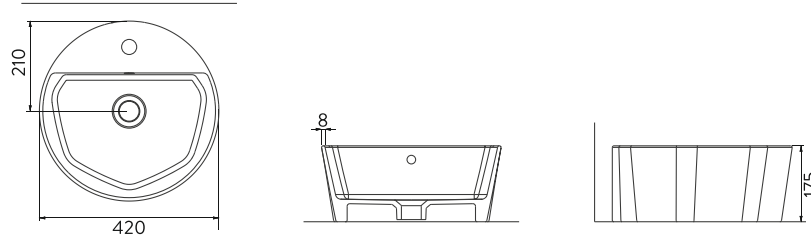

TEZGAH ÜSTÜ
KULLANIM
COUNTERTOP
USAGE

A124101H

BEYAZ / WHITE

STELLA TEZGAH ÜSTÜ BATARYA DELİKLİ LAVABO | 65cm
STELLA COUNTERTOP WASHBASIN WITH TAP HOLE | 65cm

A124102H

MAT BEYAZ / MATT WHITE

STELLA TEZGAH ÜSTÜ BATARYA DELİKLİ LAVABO | 65cm
STELLA COUNTERTOP WASHBASIN WITH TAP HOLE | 65cm