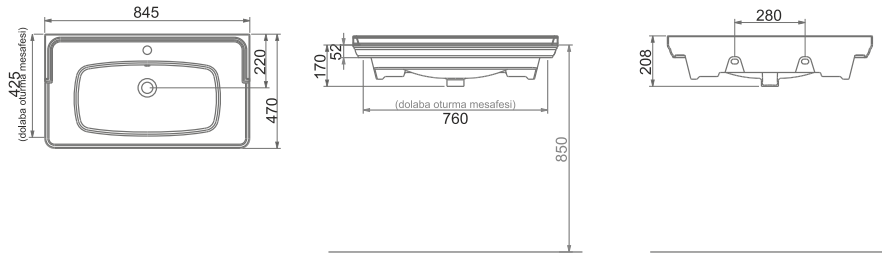

A003120H

VICTORIAN ETAJERLİ TEZGAH LAVABO | 80cm
VICTORIAN WASHBASIN EDGED SHELF | 80cm

MOBİLYAYA
GEÇMELİ
FURNITURE
MOUNTED

DUVARA
MONTAJA UYGUN
WALL MOUNTED