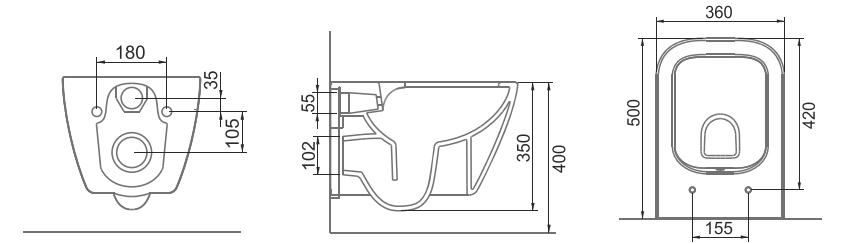

SATURN RIM-OUT ASMA KLOZET
SATURN RIM-OUT WALL-HUNG WC PAN

A141102H

KLOZET MAT BEYAZ | WC PAN MATT WHITE

A090011

YAVAŞ KAPANIR İNCE KAPAK | SLOW CLOSE SLIM SEAT & COVER

A141152H

WC PAN MATT WHITE | WITHOUT BIDET FUNCTION