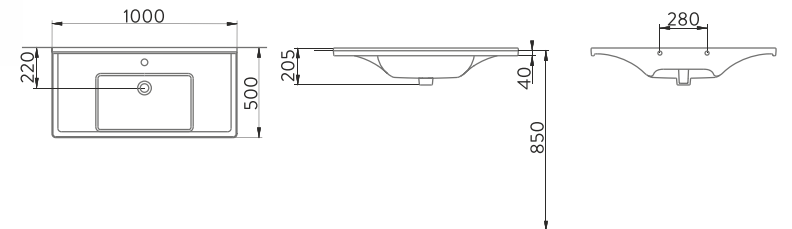

MOBİLYAYA
GEÇMELİ
FURNITURE
MOUNTED

DUVARA
MONTAJA UYGUN
WALL MOUNTED

A043103H

SILVA KARE ETAJERLİ TEZGAH LAVABO | 100cm
SILVA WASHBASIN WITH EDGED SHELF | 100cm

MOBİLYAYA
GEÇMELİ
FURNITURE
MOUNTED

DUVARA
MONTAJA UYGUN
WALL MOUNTED