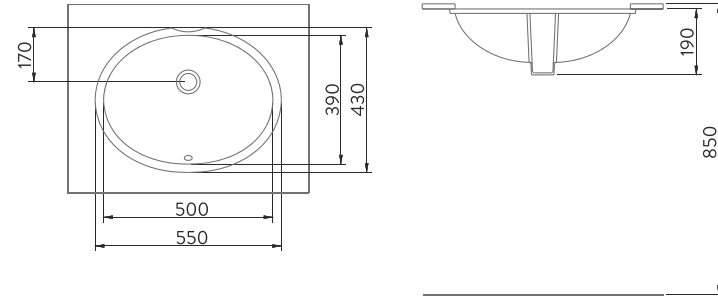

TEZGAH ALTI
LAVABO
UNDERCOUNTER
WASHBASIN

A053011H

TEZGAH ALTI OVAL LAVABO | 55cm
UNDER COUNTER OVAL WASHBASIN | 55cm