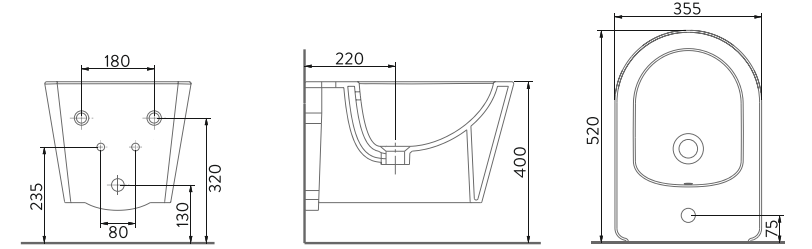

A030911

YAVAŞ KAPANIR İNCE KLOZET KAPAĞI - (BAĞIMSIZ)
SLOW CLOSE SLIM SEAT&COVER (SPARE PART)