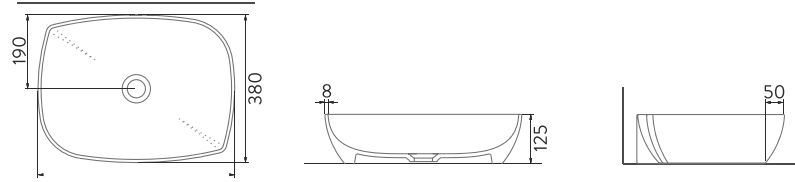

A002151H

BEYAZ | WHITE
DIES TEZGAH ÜSTÜ PARLAK LAVABO | 50cm
DIES COUNTERTOP OVAL WASHBASIN
GLOSSY | 50cm

A002171H

MAT BEYAZ | MATT WHITE
DIES TEZGAH ÜSTÜ MAT LAVABO | 50cm
DIES COUNTERTOP OVAL WASHBASIN
MATT | 50cm

A002156H

ANTRASİT | ANTHRACITE
DIES TEZGAH ÜSTÜ MAT
LAVABO | 50cm
DIES COUNTERTOP OVAL
WASHBASIN MATT | 50cm

A002157H

METALİK KAHVE | METALIC BROWN
DIES TEZGAH ÜSTÜ MAT
LAVABO | 50cm
DIES COUNTERTOP OVAL
WASHBASIN MATT | 50cm

A002152H

SİYAH | BLACK
DIES TEZGAH ÜSTÜ PARLAK
LAVABO | 50cm
DIES COUNTERTOP OVAL
WASHBASIN GLOSSY | 50cm

A002153H

TURUNCU | ORANGE
DIES TEZGAH ÜSTÜ PARLAK
LAVABO | 50cm
DIES COUNTERTOP OVAL
WASHBASIN GLOSSY | 50cm

A002154H

KIRMIZI | RED
DIES TEZGAH ÜSTÜ PARLAK
LAVABO | 50cm
DIES COUNTERTOP OVAL
WASHBASIN GLOSSY | 50cm

A002155H

YEŞİL | GREEN
DIES TEZGAH ÜSTÜ MAT
LAVABO | 50cm
DIES COUNTERTOP OVAL
WASHBASIN MATT | 50cm

A002161H

BEYAZ | WHITE
DIES BATARYA DELİKLİ TEZGAH ÜSTÜ
PARLAK LAVABO | 50cm
DIES COUNTERTOP OVAL WASHBASIN
GLOSSY WITH
TAP HOLE | 50cm

A002181H

MAT BEYAZ | MATT WHITE
DIES BATARYA DELİKLİ TEZGAH ÜSTÜ
MAT LAVABO | 50cm
DIES COUNTERTOP OVAL WASHBASIN
MATT WITH
TAP HOLE | 50cm

A002166H

ANTRASİT | ANTHRACITE
DIES BATARYA DELİKLİ TEZGAH
ÜSTÜ MAT LAVABO | 50cm
DIES COUNTERTOP OVAL
WASHBASIN MATT WITH
TAP HOLE | 50cm

A002167H

METALİK KAHVE | METALIC BROWN
DIES BATARYA DELİKLİ TEZGAH
ÜSTÜ MAT LAVABO | 50cm
DIES COUNTERTOP OVAL
WASHBASIN MATT WITH
TAP HOLE | 50cm

A002162H

SİYAH | BLACK
DIES BATARYA DELİKLİ TEZGAH
ÜSTÜ PARLAK LAVABO | 50cm
DIES COUNTERTOP OVAL
WASHBASIN GLOSSY WITH
TAP HOLE | 50cm

A002163H

TURUNCU | ORANGE
DIES BATARYA DELİKLİ TEZGAH
ÜSTÜ PARLAK LAVABO | 50cm
DIES COUNTERTOP OVAL
WASHBASIN GLOSSY WITH
TAP HOLE | 50cm

A002164H