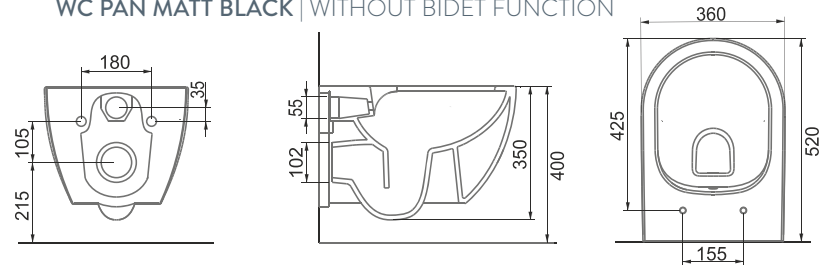

A030101

YAVAŞ KAPANIR İNCE KAPAK MAT SİYAH
SLOW CLOSE SLIM SEAT & COVER MATT BLACK

A031271H

WC PAN MATT BLACK | WITHOUT BIDET FUNCTION

A030101

YAVAŞ KAPANIR İNCE KAPAK (MAT SİYAH)
SLOW CLOSE SLIM SEAT & COVER (MATT BLACK)

A030021

YAVAŞ KAPANIR İNCE KAPAK (PARLAK SİYAH)
SLOW CLOSE SLIM SEAT & COVER (GLOSSY BLACK)