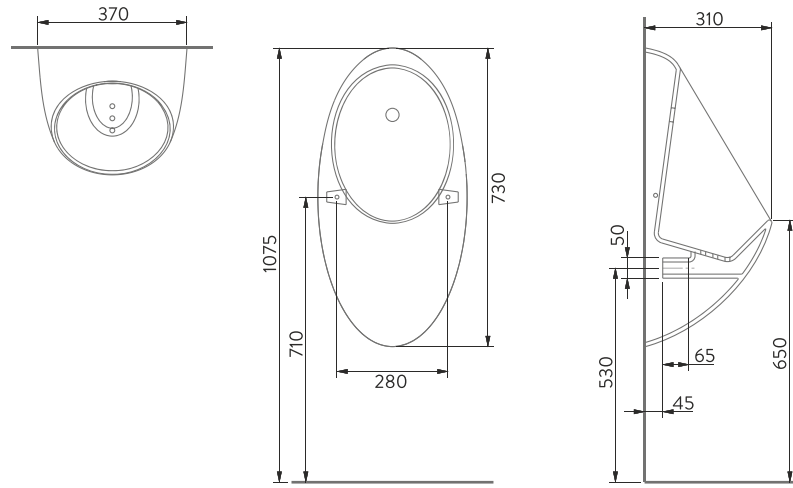

Montaj videosu için lütfen QR kodunu tarayın
Please scan the QR code for mounting video