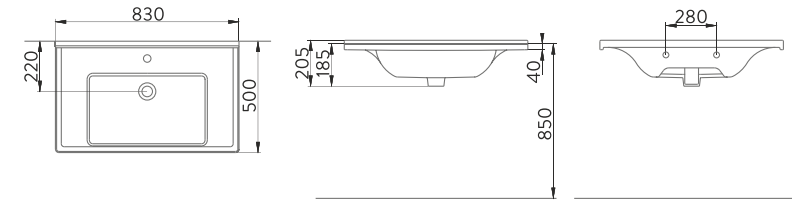

A043103H

SILVA KARE ETAJERLİ TEZGAH LAVABO | 100cm
SILVA WASHBASIN WITH EDGED SHELF | 100cm

MOBİLYAYA
GEÇMELİ
FURNITURE
MOUNTED

DUVARA
MONTAJA UYGUN
WALL MOUNTED