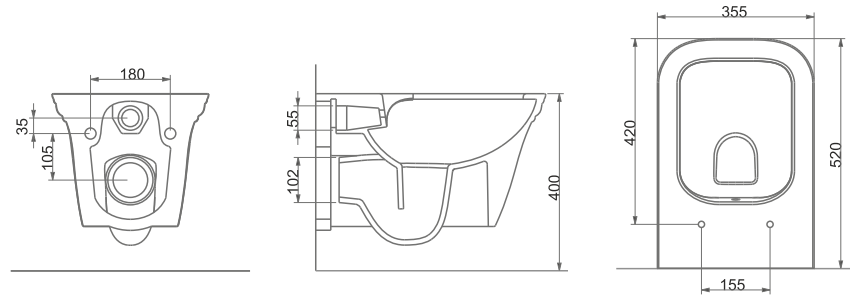

VICTORIAN RIM-OUT ASMA KLOZET
VICTORIAN RIM-OUT WALL-HUNG WC PAN

A001111H

KLOZET | WC PAN

A090001

YAVAŞ KAPANIR İNCE KAPAK | SLOW CLOSE SLIM SEAT & COVER

A001112H

WC PAN | WITHOUT BIDET FUNCTION

A090002 BEYAZ | WHITE

YAVAŞ KAPANIR İNCE KLOZET KAPAĞI | BAĞIMSIZ
SLOW CLOSE SLIM SEAT & COVER | SPARE PART