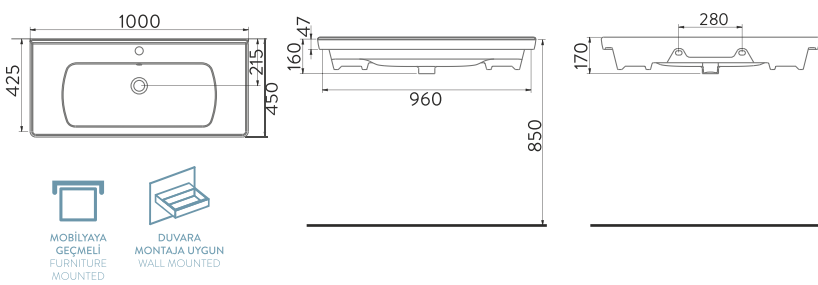

A142030H BEYAZ | WHITE

SATURN ETAJERLİ TEZGAH LAVABO | 100cm
SATURN WASHBASIN EDGED SHELF | 100cm

A142031H MAT ANTRASİT | MATT ANTHRACITE

SATURN ETAJERLİ TEZGAH LAVABO | 100cm
SATURN WASHBASIN EDGED SHELF | 100cm