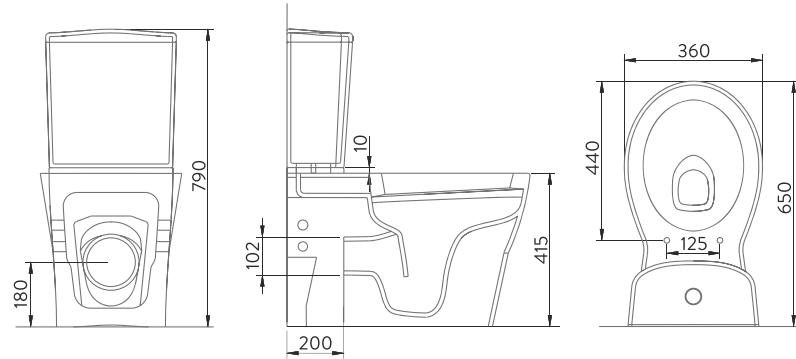

VOLCANO DUVARA TAM DAYALI KLOZET
VOLCANO BTW CLOSE-COUPLED WC

A021001H

KLOZET | WC PAN

A025801H

REZERVUAR | CISTERN

AG25501

GEBERİT İÇ TAKIM | GEBERIT FLUSHING MECHANISM

A020011

YAVAŞ KAPANIR İNCE KAPAK
SLOW CLOSE SLIM SEAT & COVER

A021002H

WC PAN | WITHOUT BIDET FUNCTION