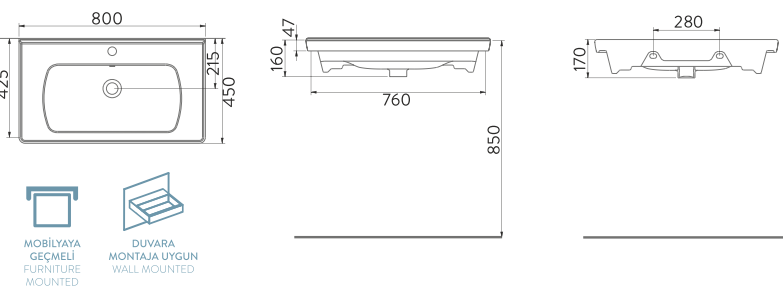

A142020H BEYAZ | WHITE

SATURN ETAJERLİ TEZGAH LAVABO | 80cm
SATURN WASHBASIN EDGED SHELF | 80cm

A142021H MAT ANTRASİT | MATT ANTHRACITE

SATURN ETAJERLİ TEZGAH LAVABO | 80cm
SATURN WASHBASIN EDGED SHELF | 80cm