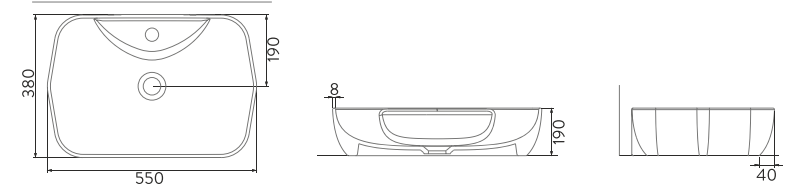

A002551H

BEYAZ | WHITE
LUCIDA TEZGAH ÜSTÜ PARLAK LAVABO | 55cm
LUCIDA COUNTERTOP OVAL WASHBASIN
GLOSSY | 55cm

A002571H

MAT BEYAZ | MATT WHITE
LUCIDA TEZGAH ÜSTÜ MAT LAVABO | 55cm
LUCIDA COUNTERTOP OVAL WASHBASIN
MATT | 55cm