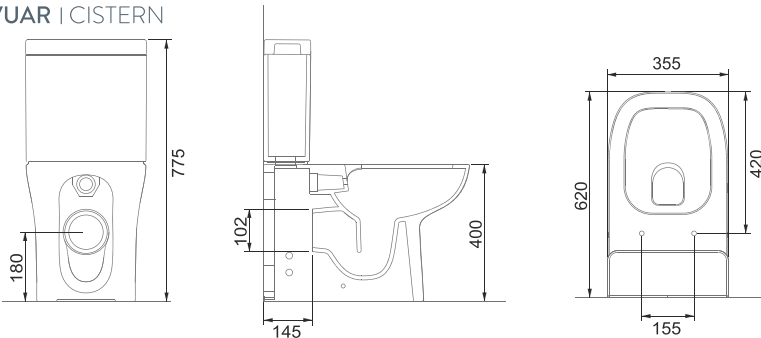

PETITE RIM-OUT DUVARA TAM DAYALI KLOZET
PETITE BTW CLOSE-COUPLED WC

A101101H

KLOZET | WC PAN

AG50006

YAVAŞ KAPANIR TERMOPLAST KAPAK
SLOW CLOSE TERMOPLAST SEAT&COVER

A100111

YAVAŞ KAPANIR DUROPLAST İNCE KAPAK
SLOW CLOSE DUROPLAST SLIM SEAT&COVER

A101102H

WC PAN | WITHOUT BIDET FUNCTION

AG50013

TİP 4 - REZERVUAR İÇ TAKIM
TYPE 4 - FLUSHING MECHANISM

A095001H

REZERVUAR | CISTERN