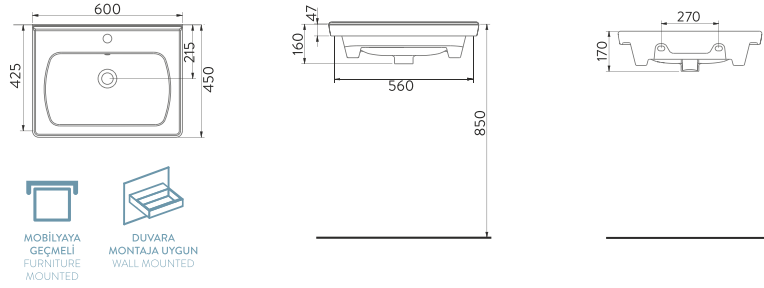

A142010H BEYAZ | WHITE

SATURN ETAJERLİ TEZGAH LAVABO | 60cm
SATURN WASHBASIN EDGED SHELF | 60cm

A142011H MAT ANTRASİT | MATT ANTHRACITE

SATURN ETAJERLİ TEZGAH LAVABO | 60cm
SATURN WASHBASIN EDGED SHELF | 60cm