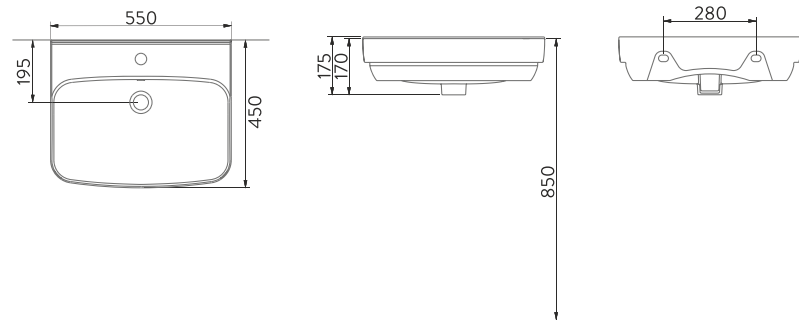

A092002H

BOLD LAVABO | 55x45cm
BOLD WASHBASIN | 55x45cm

TEZGAH ÜSTÜ
KULLANIM
COUNTERTOP
USAGEAYAKLA
KULLANILABİLİR
PEDESTAL AVAILBLEDUVARA
MONTAJA UYGUN
WALL MOUNTEDYARI GÖMME
LAVABOLU
SEMI-RECESSED
BASIN