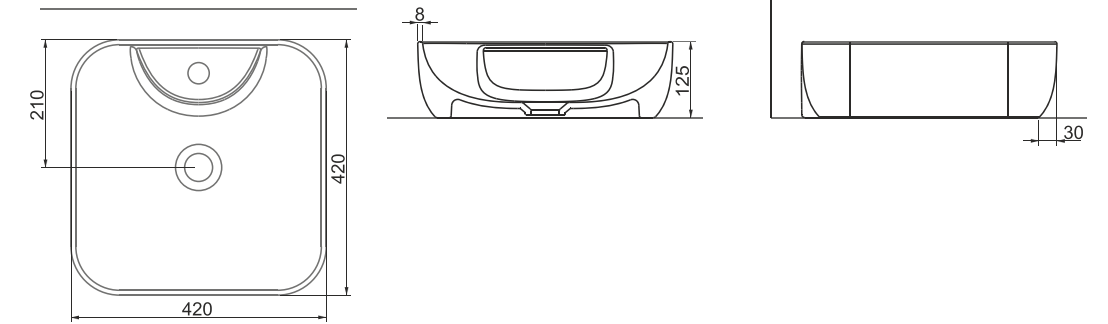

TEZGAH ÜSTÜ
KULLANIM
COUNTERTOP
USAGE