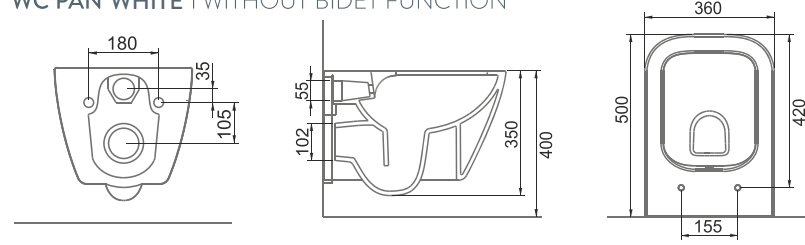

SATURN RIM-OUT ASMA KLOZET
SATURN RIM-OUT WALL-HUNG WC PAN

A141101H

KLOZET BEYAZ | WC PAN WHITE

A090001

YAVAŞ KAPANIR İNCE KAPAK | SLOW CLOSE SLIM SEAT & COVER

A141151H

WC PAN WHITE | WITHOUT BIDET FUNCTION