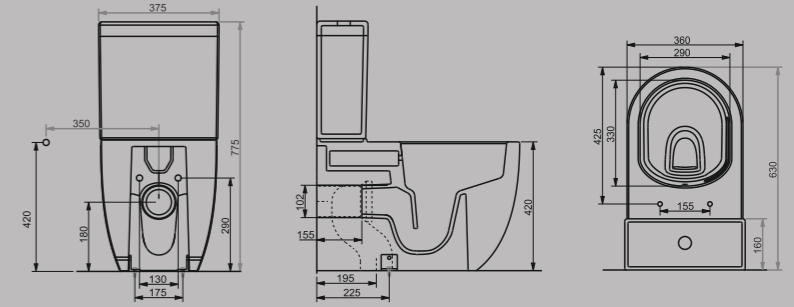

HILL VORTEX DTD KLOZET
HILL VORTEX BTW CLOSE-COUPLED WC PAN

A031240H

KLOZET I WC PAN

A015801H

REZERVUAR I CISTERN

AG15501

TİP 1 İÇ TAKIM
TYPE 1 FLUSHING MECHANISM

AG50010

TİP 2 İÇ TAKIM
TYPE 2 FLUSHING MECHANISM

A030011

YAVAŞ KAPANIR İNCE KAPAK I SLOW CLOSE SLIM SEAT&COVER

A031241H

WC PAN I WITHOUT BIDET FUNCTION