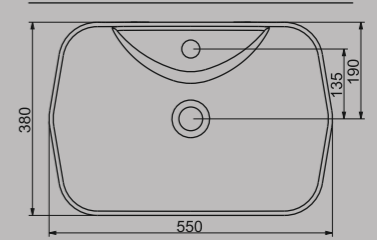

**A002162H**

PARLAK SİYAH | GLOSSY BLACK

**LUCIDA TEZGAH ÜSTÜ LAVABO 55cm**  
LUCIDA COUNTERTOP WASHBASIN 55cm

**A002551H**

BEYAZ | WHITE

**A002571H**

MAT BEYAZ | MATT WHITE

**LUCIDA BATARYA DELİKLİ TEZGAH ÜSTÜ LAVABO 55cm**  
LUCIDA COUNTERTOP WASHBASIN WITH TAP HOLE 55cm