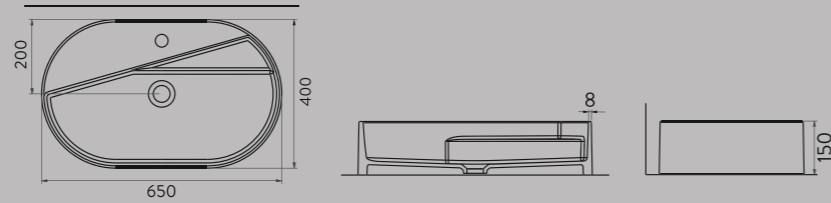

A114020H

PARLAK BEYAZ / GLOSSY WHITE

LIVELLO TEZGAH ÜSTÜ BATARYA DELİKLİ LAVABO | 65cm
LIVELLO COUNTERTOP WASHBASIN WITH TOP HOLE | 65cm

A114023H

MAT BEYAZ / MATT WHITE

LIVELLO TEZGAH ÜSTÜ BATARYA DELİKLİ LAVABO | 65cm
LIVELLO COUNTERTOP WASHBASIN WITH TOP HOLE | 65cm