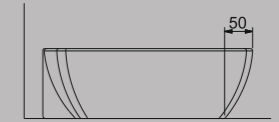

DIES BATARYA DELİKLİ TEZGAH ÜSTÜ LAVABO 50cm
DIES COUNTERTOP WASHBASIN WITH TAP HOLE 50cm

A002161H

BEYAZ | WHITE

A002181H

MAT BEYAZ | MATT WHITE