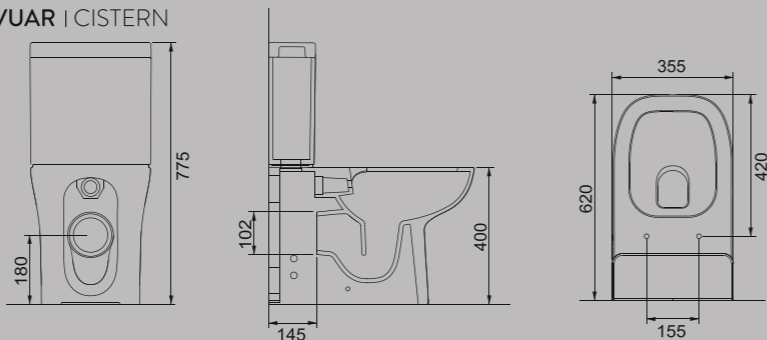

PETITE RIM-OUT DUVARA TAM DAYALI KLOZET
PETITE BTW CLOSE-COUPLED WC

A101101H

KLOZET | WC PAN

AG50006

YAVAŞ KAPANIR TERMOPLAST KAPAK
SLOW CLOSE TERMOPLAST SEAT&COVER

A100111

YAVAŞ KAPANIR DUROPLAST İNCE KAPAK
SLOW CLOSE DUROPLAST SLIM SEAT&COVER

A101102H

WC PAN | WITHOUT BIDET FUNCTION

AG50013

TİP 4 - REZERVUAR İÇ TAKIM
TYPE 4 - FLUSHING MECHANISM

A095001H

REZERVUAR | CISTERN