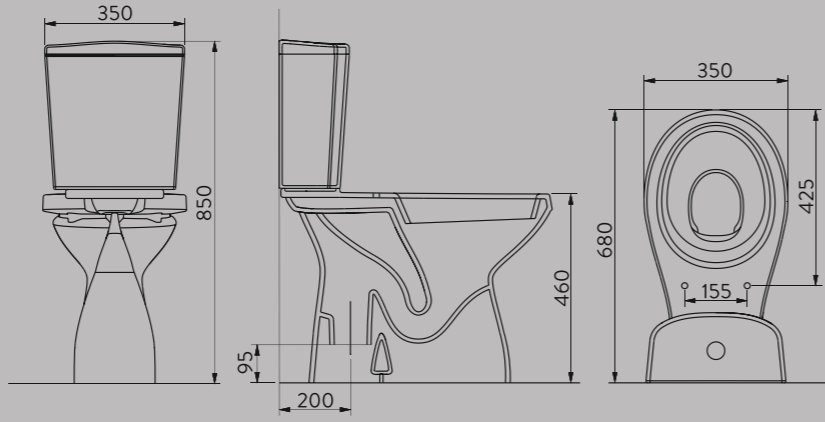

BEDENSEL ENGELLİ KLOZET
DISABLED CLOSE COUPLER WC

A051090H

KLOZET | WC PAN

A052101H

REZERVUAR | CISTERN

AG55501

TİP 5 İÇ TAKIM | TYPE 5 FLUSHING MECHANISM

AG50002

TERMOPLAST KLOZET KAPAĞI
THERMOPLAST SEAT & COVER

A051091H

WC PAN | WITHOUT BIDET FUNCTION