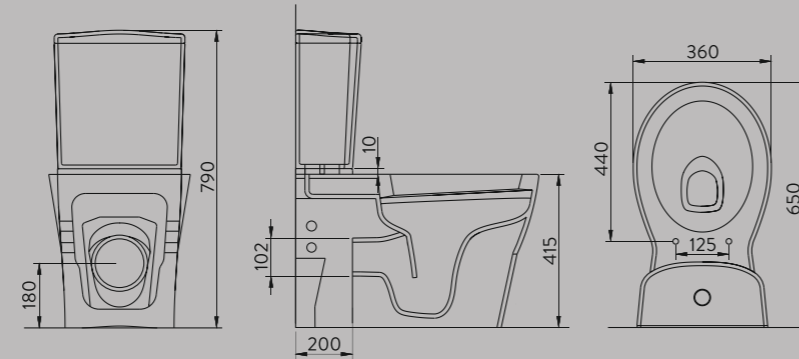

VOLCANO DUVARA TAM DAYALI KLOZET
VOLCANO BTW CLOSE-COUPLED WC

A021001H

KLOZET | WC PAN

A025801H

REZERVUAR | CISTERN

AG15501

TİP 1 İÇ TAKIM

TYPE 1 FLUSHING MECHANISM

AG50010

TİP 2 İÇ TAKIM

TYPE 2 FLUSHING MECHANISM

A020011

YAVAŞ KAPANIR İNCE KAPAK

SLOW CLOSE SLIM SEAT & COVER

A021002H

WC PAN | WITHOUT BIDET FUNCTION

KOLAY - TAK ÇIKAR
EASY RELEASE

YAVAŞ KAPANIR KAPAK
SLOW CLOSE COVER

SU TÜKETİMİ
WATER CONSUMPTION

SU TASARRUFU
WATER SAVING