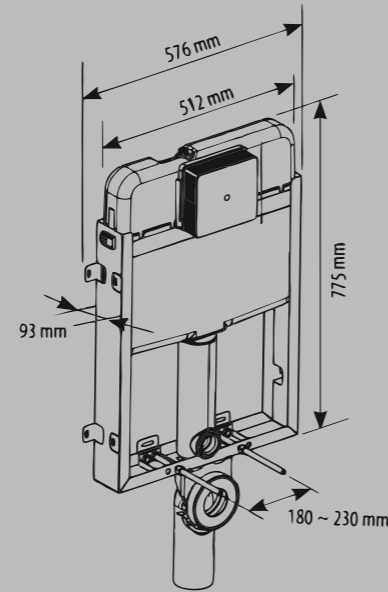

PASLANMAZ TAHARET BAŞLIĞI
STAINLESS STEEL BIDET
FUNCTION NOZZLE

SU TASARRUFU
Tüm klozetler çevre
dostudur ve 4,5 Lt ile
fonksiyon yapabilmektedir.

WATER SAVING
Our all WCs are
environmentally friendly
and functioning with 4,5 Lt
of water.

ÜSTTEN SIKMALI ENTEGRE TAHARET MUSLUĞU SET İÇERİĞİ
TOP CLAMPING INTEGRATED BIDET SET CONTENTS

Taharet Borusu Bağlantı Fleksi Hortumu
Bidet Pipe Flexible Connection Hose

Soğuk Su Giriş Fleksi Hortumu
Cold Water Inlet Flexible Hose

Sıcak Su Giriş Fleksi Hortum / Hot Water Inlet Flexible Hose

Musluk Bağlantı Gövdesi / Tap Connection Housing

Lastik Ara Conta / Intermediate Seal Gasket

Sıkma Somunu / Clamping Nut

Musluk Başlığı / Faucet

Musluk Başlığı Kapama Rozeti / Faucet Cover Rosette

2,5'lik Alyan Anahtarı / 2,5mm Allen Wrench

TAKIM KLOZETİ | WC SUIT

ST 304 paslanmaz çelik taharet başlığı montajlı

ST 304 material (stainless steel) bidet function nozzle is already installed on the WC pans.

Körüklü pis su çıkışı kadası | Flexible connection pipe for drainage

Yere montaj seti | Fixing kit to floor.

2 adet flexi hortum | 2 pieces of Hexible hoses for stop valve connection.

2 adet yan kaplamalar | 2 pieces of caps for side holes.

ASMA KLOZET | WALL-HUNG WC

Taharet başlığı montajlı

Bidet nozzle mounted

2 adet krom kaplı montaj vidası kapağı

2 pieces of chrome plated caps for CISTERN

REZERVUAR | CISTERN

İç takımlar rezervuara monte edilmemektedir. 2,5-4,5 Lt ayarlı iç takım ürününün yanında kolay montaj kiti ile beraber verilmektedir.

2,5-4,5 Lt adjusted Easy fixing kit for WC Pan / Cistern installation.

LAVABO | WASHBASIN

Duvara montaj seti | Fixing kit to the wall.

Krom kaplı su taşıma deliği yüzüğü | Chrome plated over-flow ring.

HILL PİSUVAR | HILL URINAL

Akıllı sensör seti | Smart sensor set.

Duvara montaj seti | Fixing kit to the Wall.

HELA TAŞI | SQUATTING PAN

Temiz su giriş contası | Washer for flush inlet connection.

SERAMİKSAN VİTRİFİYE A.Ş. ürün görünüş ve teknik detaylarda değişiklik yapma hakkını gizli tutar.
SERAMİKSAN VİTRİFİYE A.Ş. reserves the right to make changes in product, appearance and technical details.

Tipografik hatalardan firmamız sorumlu değildir.

Seramiksxn has no responsibility for the typographical mistakes.

Katalogdaki ölçüler sektörel standart tolerans aralığındadır.

The measurements in the catalogue are within the sectoral standards tolerance range.

Ürünlerin montajı için net ölçüler gerektiğinde, ürün üzerinden alınan bire bir ölçüler kullanılmalıdır.

When a full measurements are required for the montage of the products, it must be taken on the products itself.