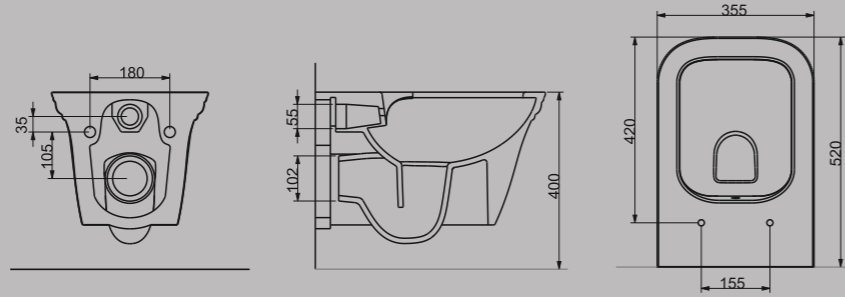

VICTORIAN RIM-OUT ASMA KLOZET
VICTORIAN RIM-OUT WALL-HUNG WC PAN

A001111H

KLOZET | WC PAN

A090001

YAVAŞ KAPANIR İNCE KAPAK | SLOW CLOSE SLIM SEAT & COVER

A001112H

WC PAN | WITHOUT BIDET FUNCTION

RIM - OUT

KOLAY - TAK ÇIKAR
EASY RELEASE

YAVAŞ KAPANIR KAPAK
SLOW CLOSE COVER

2,5-4,5lt.
SU TÜKETİMİ
WATER CONSUMPTION

SU TASARRUFU
WATER SAVING

A090002

YAVAŞ KAPANIR İNCE KLOZET KAPAĞI | BAĞIMSIZ
SLOW CLOSE SLIM SEAT & COVER | SPARE PART

KOLAY - TAK ÇIKAR
EASY RELEASE

YAVAŞ KAPANIR KAPAK
SLOW CLOSE COVER