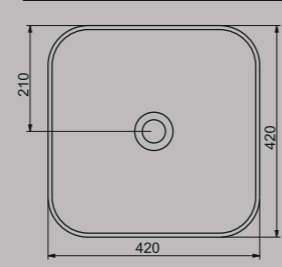

FORM TEZGAH ÜSTÜ LAVABO | 42cm  
FORM COUNTERTOP WASHBASIN | 42cm

A002742H

PARLAK BEYAZ | GLOSSY WHITE

A002760H

MAT BEYAZ | MATT WHITE

FORM TEZGAH ÜSTÜ BATARYA DELİKLİ LAVABO | 42cm  
FORM COUNTERTOP WASHBASIN WITH TOP HOLE | 42cm