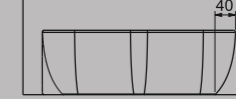

**A002162H**

PARLAK SİYAH | GLOSSY BLACK

**LUCIDA TEZGAH ÜSTÜ LAVABO 55cm**  
LUCIDA COUNTERTOP WASHBASIN 55cm

**A002551H**

BEYAZ | WHITE

**A002571H**

MAT BEYAZ | MATT WHITE

**LUCIDA BATARYA DELİKLİ TEZGAH ÜSTÜ LAVABO 55cm**  
LUCIDA COUNTERTOP WASHBASIN WITH TAP HOLE 55cm