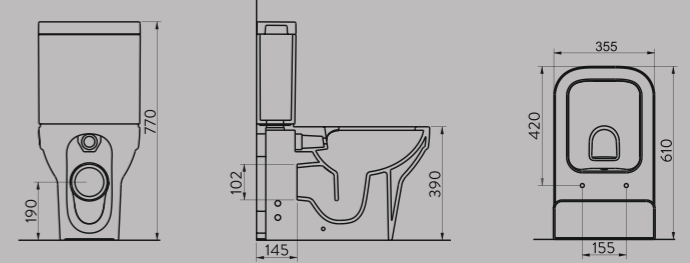

BOLD RIM-OUT DUVARA TAM DAYALI KLOZET
BTW RIM-OUT CLOSE-COUPLED WC

A091030H

A095001H

KLOZET | WC PAN

REZERVUAR | CISTERN

AG50013

TİP 4 - İÇ TAKIM | TYPE 4 FLUSHING MECHANISM

A090001

YAVAŞ KAPANIR İNCE KAPAK | SLOW CLOSE SLIM SEAT & COVER

A091032H

WC PAN | WITHOUT BIDET FUNCTION