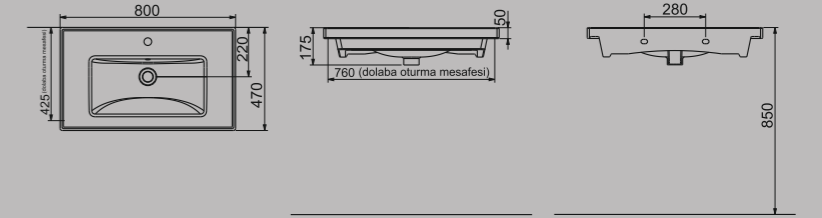

A063702H

LUNA FLAT MOBİLYA GEÇMELİ LAVABO | 80cm  
LUNA WASHBASIN FLAT SHELF FURNITURE MOUNTED | 80cm

NEW

A063800H

LUNA ETAJERLİ MOBİLYA GEÇMELİ LAVABO | 80 cm  
LUNA WASHBASIN EDGED SHELF FURNITURE MOUNTED | 80 CM