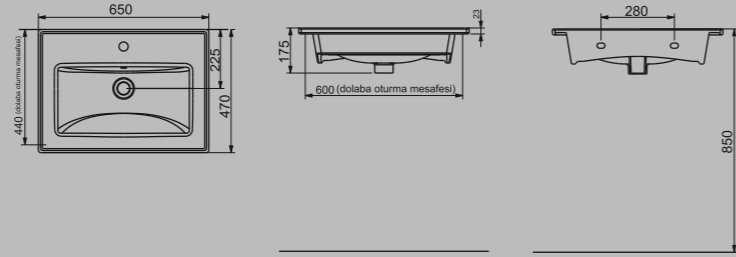

A063701H

LUNA FLAT MOBİLYA GEÇMELİ LAVABO | 65cm  
LUNA WASHBASIN FLAT SHELF FURNITURE MOUNTED | 65cm

NEW

A063802H

LUNA ETAJERLİ MOBİLYA GEÇMELİ LAVABO | 65 cm  
LUNA WASHBASIN EDGED SHELF FURNITURE MOUNTED | 65 CM