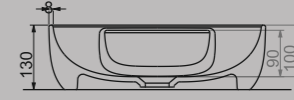

FORM TEZGAH ÜSTÜ LAVABO | 42cm  
FORM COUNTERTOP WASHBASIN | 42cm

A002742H

PARLAK BEYAZ | GLOSSY WHITE

A002760H

MAT BEYAZ | MATT WHITE

FORM TEZGAH ÜSTÜ BATARYA DELİKLİ LAVABO | 42cm  
FORM COUNTERTOP WASHBASIN WITH TOP HOLE | 42cm