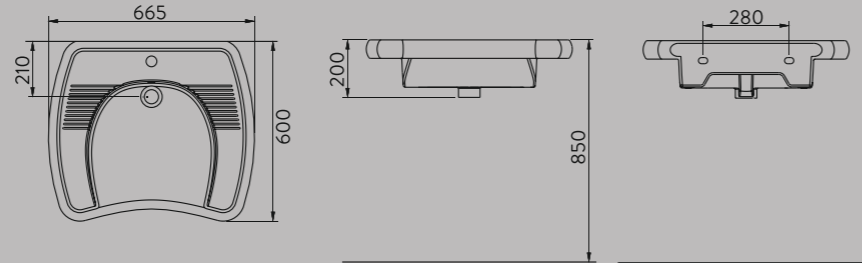

A052067H

BEDENSEL ENGELLİ LAVABO
DISABLED WASHBASIN