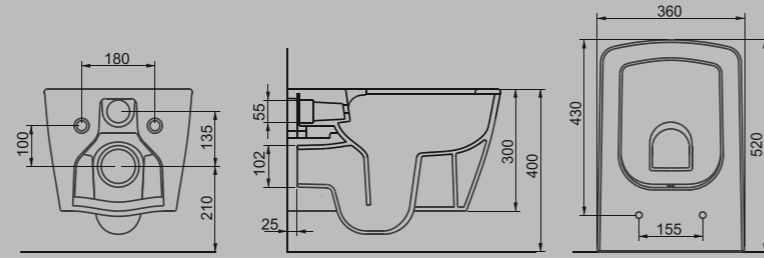

A061042H

KLOZET | WC PAN

A040001

YAVAŞ KAPANIR İNCE KAPAK | SLOW CLOSE SLIM SEAT & COVER

A061043H

WC PAN | WITHOUT BIDET FUNCTION

A067020H

LUNA ASMA BİDE
LUNA WALL-HUNG BIDET

H95600319

ASMA BİDE MONTAJ SETİ
WALL-HUNG BIDET MOUNTING KIT

* Montaj seti ile birlikte kullanılmalıdır.
* Should be used with mounting kit.

A040901

YAVAŞ KAPANIR İNCE KLOZET KAPAĞI | BAĞIMSIZ
SLOW CLOSE SLIM SEAT & COVER | SPARE PART