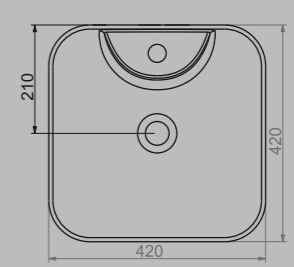

FORM TEZGAH ÜSTÜ LAVABO | 42cm  
FORM COUNTERTOP WASHBASIN | 42cm

A002742H

PARLAK BEYAZ | GLOSSY WHITE

A002760H

MAT BEYAZ | MATT WHITE

FORM TEZGAH ÜSTÜ BATARYA DELİKLİ LAVABO | 42cm  
FORM COUNTERTOP WASHBASIN WITH TOP HOLE | 42cm