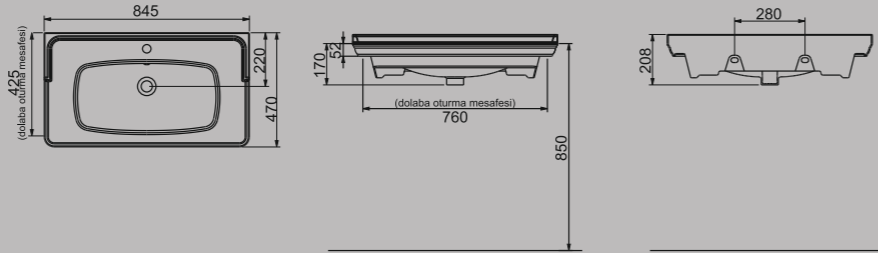

# VICTORIAN

A003120H

VICTORIAN ETAJERLİ TEZGAH LAVABO | 80cm  
VICTORIAN WASHBASIN EDGED SHELF | 80cm

MOBİLYAYA  
GEÇMELİ  
FURNITURE  
MOUNTED

DUVARA  
MONTAJA UYGUN  
WALL MOUNTED

VICTORIAN RIM-OUT ASMA KLOZET  
VICTORIAN RIM-OUT WALL-HUNG WC PAN