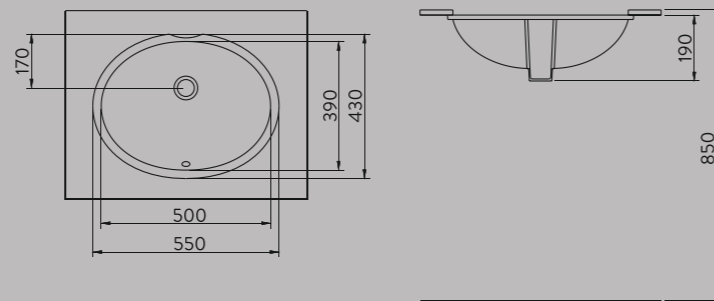

**A002001H**  
TEZGAH ALTI OVAL LAVABO | 46cm  
UNDER COUNTER OVAL WASHBASIN | 46cm

**A053001H**  
LAVABO | 50cm  
WASHBASIN | 50cm

**A014102H**  
NATURA YARIM AYAK  
NATURA SEMI PEDESTAL

**A053011H**  
TEZGAH ALTI OVAL LAVABO | 55cm  
UNDER COUNTER OVAL WASHBASIN | 55cm