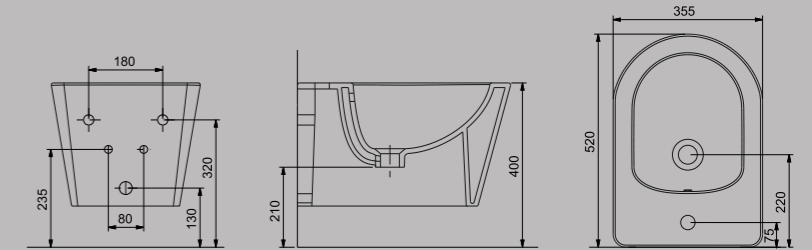

A124101H

BEYAZ / WHITE

STELLA TEZGAH ÜSTÜ BATARYA DELİKLİ LAVABO | 65cm
STELLA COUNTERTOP WASHBASIN WITH TAP HOLE | 65cm

A124102H

MAT BEYAZ / MATT WHITE

STELLA TEZGAH ÜSTÜ BATARYA DELİKLİ LAVABO | 65cm
STELLA COUNTERTOP WASHBASIN WITH TAP HOLE | 65cm