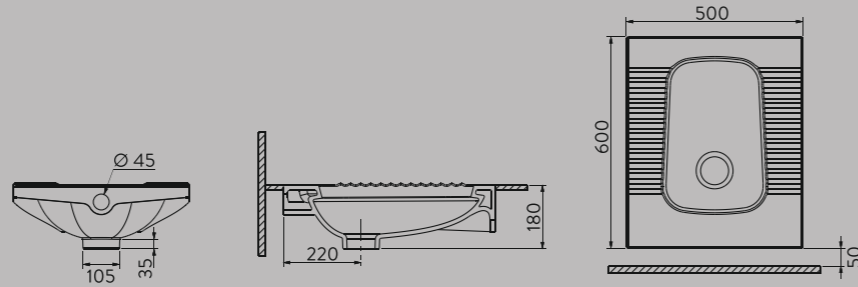

A006202H

DELTA ARKADAN GİRİŞLİ HELA TAŞI
DELTA REAR FLUSH INLET SQUATTING PAN