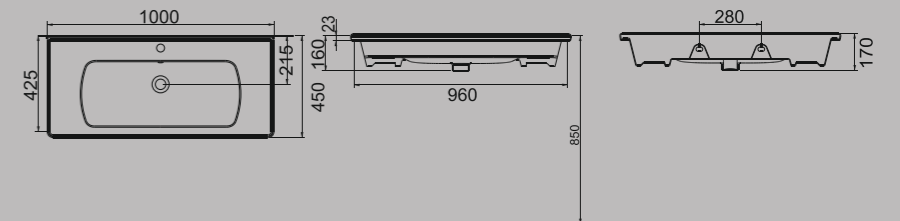

A143130H BEYAZ | WHITE

SATURN FLAT MOBİLYA GEÇMELİ LAVABO | 100cm
SATURN WASHBASIN FLAT SHELF FURNITURE MOUNTED | 100cm

A143231H MAT BEYAZ | MATT WHITE

SATURN FLAT MOBİLYA GEÇMELİ LAVABO | 100cm
SATURN WASHBASIN FLAT SHELF FURNITURE MOUNTED | 100cm