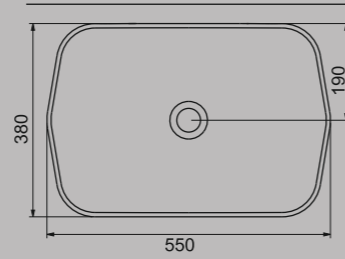

**A002162H**

PARLAK SİYAH | GLOSSY BLACK

**LUCIDA TEZGAH ÜSTÜ LAVABO 55cm**  
LUCIDA COUNTERTOP WASHBASIN 55cm

**A002551H**

BEYAZ | WHITE

**A002571H**

MAT BEYAZ | MATT WHITE

**LUCIDA BATARYA DELİKLİ TEZGAH ÜSTÜ LAVABO 55cm**  
LUCIDA COUNTERTOP WASHBASIN WITH TAP HOLE 55cm