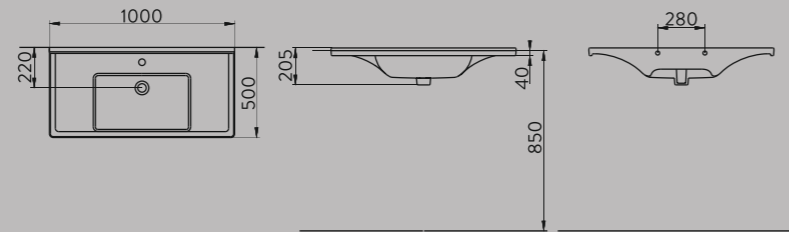

EASY RELEASE

YAVAŞ KAPANIR KAPAK

SLOW CLOSE COVER

A043103H

SILVA KARE ETAJERLİ TEZGAH LAVABO | 100cm  
SILVA WASHBASIN WITH EDGED SHELF | 100cm

MOBİLYAYA  
GEÇMELİ  
FURNITURE  
MOUNTED

DUVARA  
MONTAJA UYGUN  
WALL MOUNTED