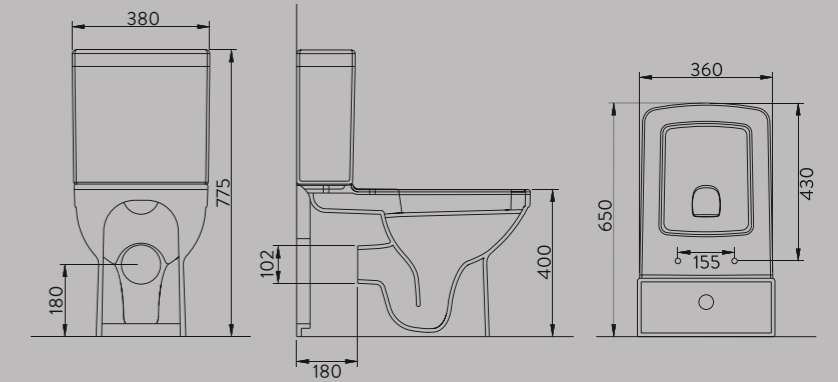

SILVA DUVARA TAM DAYALI KLOZET
SILVA BTW CLOSE-COUPLED WC

A041001H

A015801H

KLOZET | WC PAN

REZERVUAR | CISTERN

A040001

YAVAŞ KAPANIR İNCE KAPAK
SLOW CLOSE SLIM SEAT & COVER

AG15501

AG50010

TİP 1 İÇ TAKIM

TYPE 1 FLUSHING MECHANISM

TİP 2 İÇ TAKIM

TYPE 2 FLUSHING MECHANISM

A041002H

WC PAN

WITHOUT BIDET FUNCTION

A043102H

SILVA KARE ETAJERLİ TEZGAH LAVABO | 80cm
SILVA WASHBASIN WITH EDGED SHELF | 80cm

MOBİLYAYA
GEÇMELİ
FURNITURE
MOUNTED

DUVARA
MONTAJA UYGUN
WALL MOUNTED