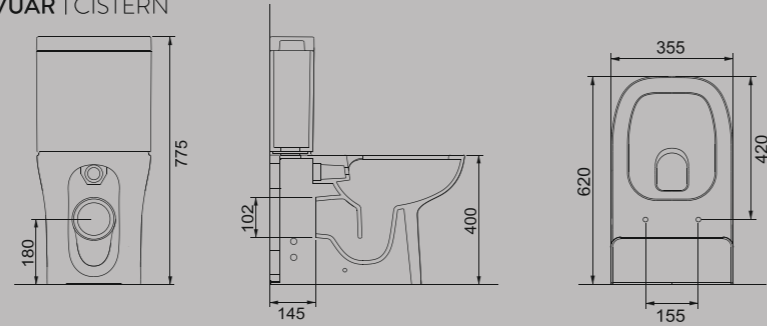

PETITE DUVARA TAM DAYALI KLOZET
PETITE BTW CLOSE-COUPLED WC

A101111H

KLOZET | WC PAN

AG50006

YAVAŞ KAPANIR TERMOPLAST KAPAK
SLOW CLOSE TERMOPLAST SEAT&COVER

A100111

YAVAŞ KAPANIR DUROPLAST İNCE KAPAK
SLOW CLOSE DUROPLAST SLIM SEAT&COVER

A101112H

WC PAN | WITHOUT BIDET FUNCTION

AG50010

TİP 2 - REZERVUAR İÇ TAKIM
TYPE 2 - FLUSHING MECHANISM

A095001H

REZERVUAR | CISTERN