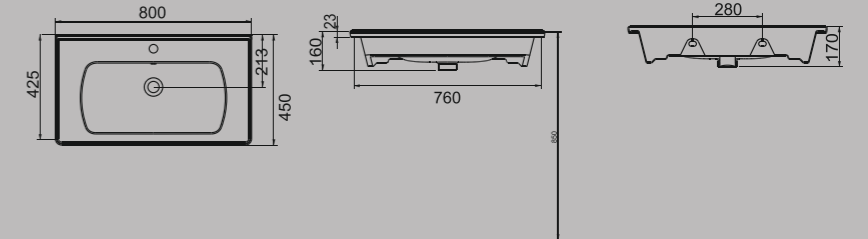

A143120H BEYAZ | WHITE

SATURN FLAT MOBİLYA GEÇMELİ LAVABO | 80cm
SATURN WASHBASIN FLAT SHELF FURNITURE MOUNTED | 80cm

A143221H MAT BEYAZ | MATT WHITE

SATURN FLAT MOBİLYA GEÇMELİ LAVABO | 80cm
SATURN WASHBASIN FLAT SHELF FURNITURE MOUNTED | 80cm