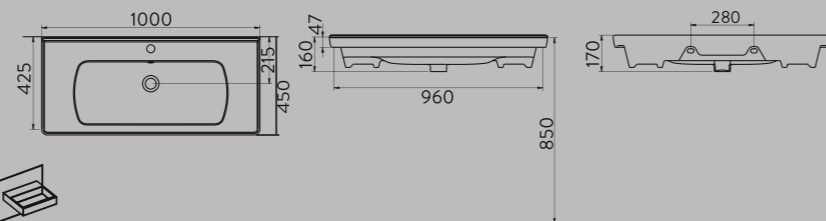

A142030H BEYAZ | WHITE

SATURN ETAJERLİ TEZGAH LAVABO | 100cm
SATURN WASHBASIN EDGED SHELF | 100cm

A142031H MAT ANTRASİT | MATT ANTHRACITE

SATURN ETAJERLİ TEZGAH LAVABO | 100cm
SATURN WASHBASIN EDGED SHELF | 100cm