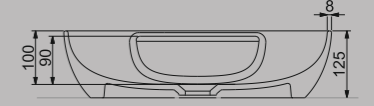

ALTO BATARYA DELİKLİ TEZGAH ÜSTÜ LAVABO 50cm
ALTO COUNTERTOP WASHBASIN WITH TAP HOLE 50cm

A002061H

PARLAK BEYAZ | GLOSSY WHITE

A002081H

MAT BEYAZ | MATT WHITE