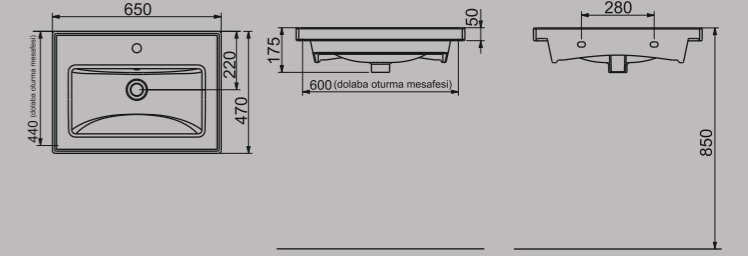

A063701H

LUNA FLAT MOBİLYA GEÇMELİ LAVABO | 65cm  
LUNA WASHBASIN FLAT SHELF FURNITURE MOUNTED | 65cm

NEW

A063802H

LUNA ETAJERLİ MOBİLYA GEÇMELİ LAVABO | 65 cm  
LUNA WASHBASIN EDGED SHELF FURNITURE MOUNTED | 65 CM