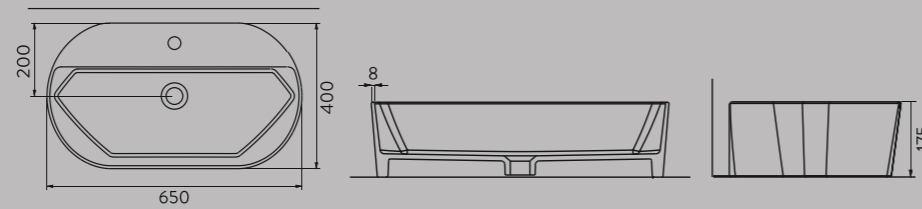

TEZGAH ÜSTÜ
KULLANIM
COUNTERTOP
USAGE

A030911

YAVAŞ KAPANIR İNCE KLOZET KAPAĞI - (BAĞIMSIZ)
SLOW CLOSE SLIM SEAT&COVER (SPARE PART)