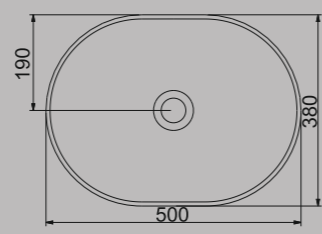

ALTO TEZGAH ÜSTÜ LAVABO 50cm
ALTO COUNTERTOP WASHBASIN 50cm

A002051H

PARLAK BEYAZ | GLOSSY WHITE

A002071H

MAT BEYAZ | MATT WHITE