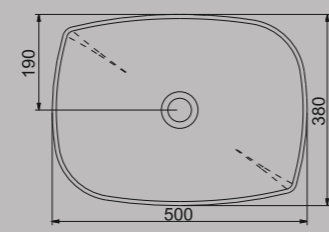

DIES TEZGAH ÜSTÜ LAVABO 50cm
DIES COUNTERTOP WASHBASIN 50cm

A002151H

BEYAZ | WHITE

A002171H

MAT BEYAZ | MATT WHITE