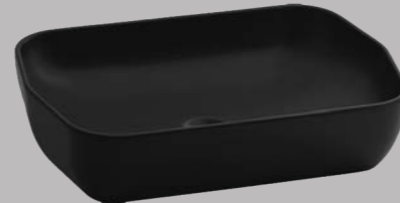

A002572H

MAT SİYAH | MATT BLACK