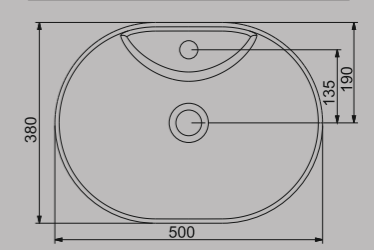

ALTO BATARYA DELİKLİ TEZGAH ÜSTÜ LAVABO 50cm
ALTO COUNTERTOP WASHBASIN WITH TAP HOLE 50cm

A002061H

PARLAK BEYAZ | GLOSSY WHITE

A002081H

MAT BEYAZ | MATT WHITE