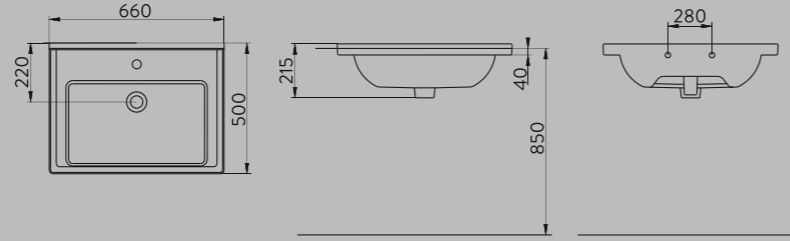

A043101H

SILVA KARE ETAJERLİ TEZGAH LAVABO | 65cm  
SILVA WASHBASIN WITH EDGED SHELF | 65cm

MOBİLYAYA  
GEÇMELİ  
FURNITURE  
MOUNTED

DUVARA  
MONTAJA UYGUN  
WALL MOUNTED

SILVA DUVARA TAM DAYALI KLOZET  
SILVA BTW CLOSE-COUPLED WC