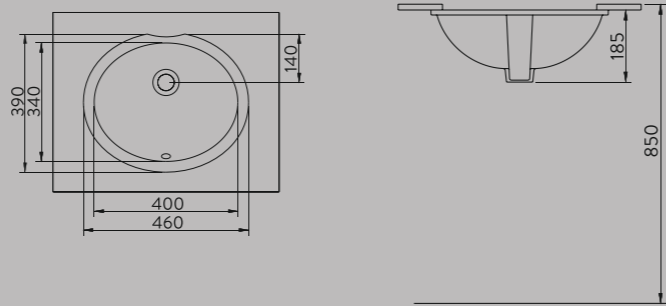

**A002001H**  
TEZGAH ALTI OVAL LAVABO | 46cm  
UNDER COUNTER OVAL WASHBASIN | 46cm

**A053001H**  
LAVABO | 50cm  
WASHBASIN | 50cm

**A014102H**  
NATURA YARIM AYAK  
NATURA SEMI PEDESTAL

**A053011H**  
TEZGAH ALTI OVAL LAVABO | 55cm  
UNDER COUNTER OVAL WASHBASIN | 55cm