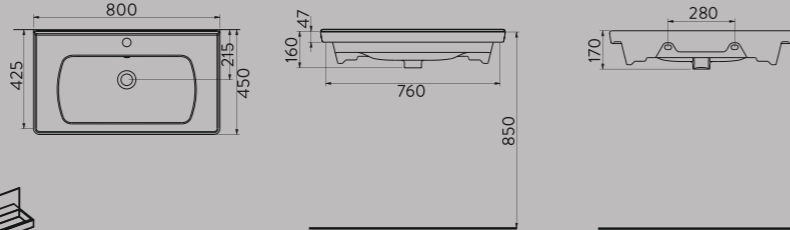

A142020H BEYAZ | WHITE

SATURN ETAJERLİ TEZGAH LAVABO | 80cm
SATURN WASHBASIN EDGED SHELF | 80cm

A142021H MAT ANTRASİT | MATT ANTHRACITE

SATURN ETAJERLİ TEZGAH LAVABO | 80cm
SATURN WASHBASIN EDGED SHELF | 80cm