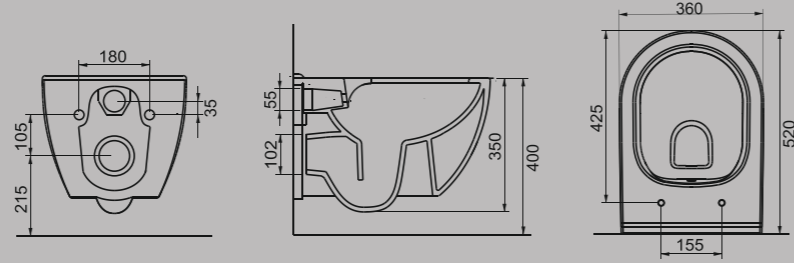

OCEAN PLUS RIM-OUT AÇIK MONTAJ ASMA KLOZET
OCEAN PLUS RIM-OUT OPEN MOUNT WALL-HUNG WC PAN

A031171H

KLOZET | WC PAN

A030011

YAVAŞ KAPANIR İNCE KAPAK | SLOW CLOSE SLIM SEAT & COVER

A031181H

WC PAN | WITHOUT BIDET FUNCTION

RIM - OUT

KOLAY - TAK ÇIKAR
EASY RELEASE

YAVAŞ KAPANIR KAPAK
SLOW CLOSE COVER

SU TÜKETİMİ
WATER CONSUMPTION

SU TASARRUFU
WATER SAVING

A030911

YAVAŞ KAPANIR İNCE KLOZET KAPAĞI
(BAĞIMSIZ)

SLOW CLOSE SLIM SEAT & COVER
(SPARE PART)

KOLAY - TAK ÇIKAR
EASY RELEASE

YAVAŞ KAPANIR KAPAK
SLOW CLOSE COVER