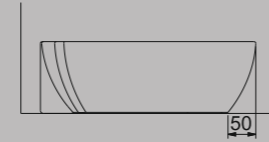

DIES TEZGAH ÜSTÜ LAVABO 50cm
DIES COUNTERTOP WASHBASIN 50cm

A002151H

BEYAZ | WHITE

A002171H

MAT BEYAZ | MATT WHITE