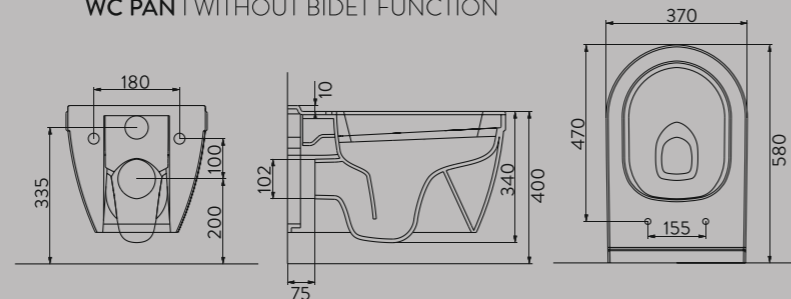

TERRA ASMA KLOZET
TERRA WALL-HUNG WC PAN

A011101H
KLOZET I WC PAN

A010011

YAVAŞ KAPANIR İNCE KAPAK I SLOW CLOSE SLIM SEAT & COVER

A011102H

WC PAN I WITHOUT BIDET FUNCTION