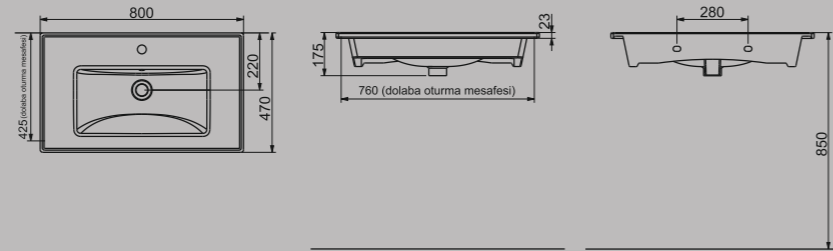

A063702H

LUNA FLAT MOBİLYA GEÇMELİ LAVABO | 80cm
LUNA WASHBASIN FLAT SHELF FURNITURE MOUNTED | 80cm