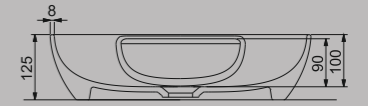

DIES BATARYA DELİKLİ TEZGAH ÜSTÜ LAVABO 50cm
DIES COUNTERTOP WASHBASIN WITH TAP HOLE 50cm

A002161H

BEYAZ | WHITE

A002181H

MAT BEYAZ | MATT WHITE