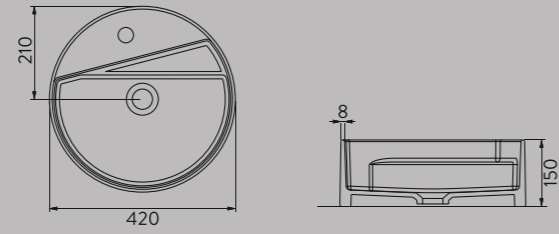

A114010H

PARLAK BEYAZ / GLOSSY WHITE

LIVELLO TEZGAH ÜSTÜ YUVARLAK BATARYA DELİKLİ LAVABO | 42cm
LIVELLO ROUND COUNTERTOP WASHBASIN WITH TOP HOLE | 42cm

A114011H

MAT BEYAZ / MATT WHITE

LIVELLO TEZGAH ÜSTÜ YUVARLAK BATARYA DELİKLİ LAVABO | 42cm
LIVELLO ROUND COUNTERTOP WASHBASIN WITH TOP HOLE | 42cm