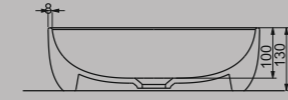

FORM TEZGAH ÜSTÜ LAVABO | 42cm  
FORM COUNTERTOP WASHBASIN | 42cm

A002742H

PARLAK BEYAZ | GLOSSY WHITE

A002760H

MAT BEYAZ | MATT WHITE

FORM TEZGAH ÜSTÜ BATARYA DELİKLİ LAVABO | 42cm  
FORM COUNTERTOP WASHBASIN WITH TOP HOLE | 42cm