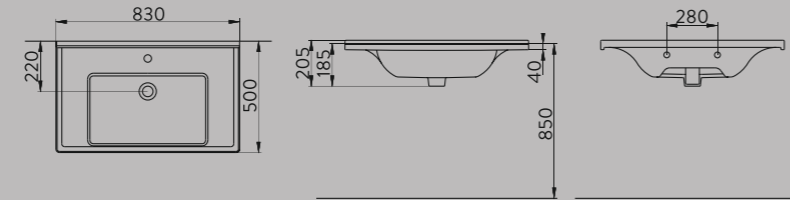

SILVA KARE ETAJERLİ TEZGAH LAVABO | 80cm  
SILVA WASHBASIN WITH EDGED SHELF | 80cm

MOBİLYAYA  
GEÇMELİ  
FURNITURE  
MOUNTED

DUVARA  
MONTAJA UYGUN  
WALL MOUNTED

KOLAY - TAK ÇIKAR

EASY RELEASE

YAVAŞ KAPANIR KAPAK