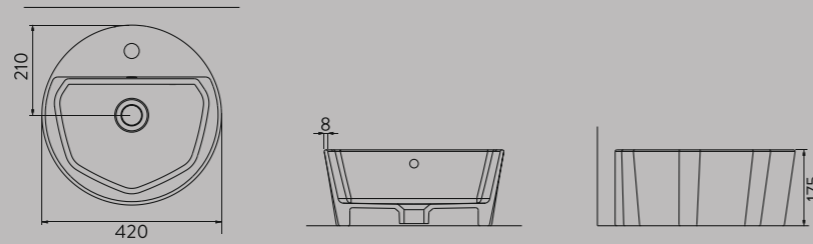

A124001H

BEYAZ / WHITE

STELLA TEZGAH ÜSTÜ YUVARLAK BATARYA DELİKLİ LAVABO | 42cm  
STELLA ROUND COUNTERTOP WASHBASIN WITH TAP HOLE | 42cm

A124002H

MAT BEYAZ / MATT WHITE

STELLA TEZGAH ÜSTÜ YUVARLAK BATARYA DELİKLİ LAVABO | 42cm  
STELLA ROUND COUNTERTOP WASHBASIN WITH TAP HOLE | 42cm