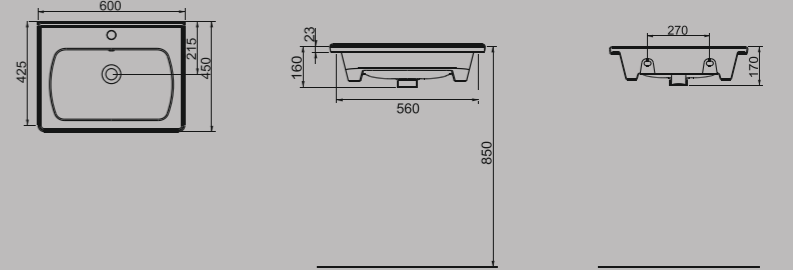

A143110H BEYAZ | WHITE

SATURN FLAT MOBİLYA GEÇMELİ LAVABO | 60cm
SATURN WASHBASIN FLAT SHELF FURNITURE MOUNTED | 60cm

A143211H MAT BEYAZ | MATT WHITE

SATURN FLAT MOBİLYA GEÇMELİ LAVABO | 60cm
SATURN WASHBASIN FLAT SHELF FURNITURE MOUNTED | 60cm