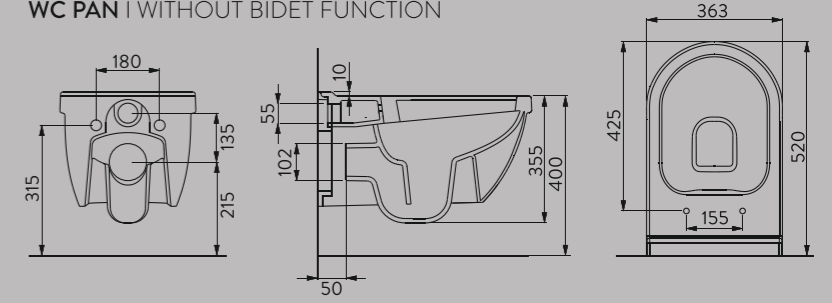

NEON ASMA KLOZET
NEON WALL-HUNG WC PAN

A151001H

KLOZET | WC PAN

A030011

YAVAŞ KAPANIR İNCE KAPAK | SLOW CLOSE SLIM SEAT & COVER

A151002H

WC PAN | WITHOUT BIDET FUNCTION