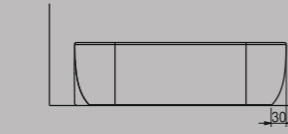

FORM TEZGAH ÜSTÜ LAVABO | 42cm  
FORM COUNTERTOP WASHBASIN | 42cm

A002742H

PARLAK BEYAZ | GLOSSY WHITE

A002760H

MAT BEYAZ | MATT WHITE

FORM TEZGAH ÜSTÜ BATARYA DELİKLİ LAVABO | 42cm  
FORM COUNTERTOP WASHBASIN WITH TOP HOLE | 42cm