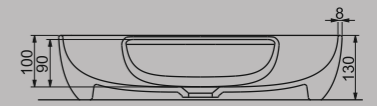

**A002162H**

PARLAK SİYAH | GLOSSY BLACK

**LUCIDA TEZGAH ÜSTÜ LAVABO 55cm**  
LUCIDA COUNTERTOP WASHBASIN 55cm

**A002551H**

BEYAZ | WHITE

**A002571H**

MAT BEYAZ | MATT WHITE

**LUCIDA BATARYA DELİKLİ TEZGAH ÜSTÜ LAVABO 55cm**  
LUCIDA COUNTERTOP WASHBASIN WITH TAP HOLE 55cm