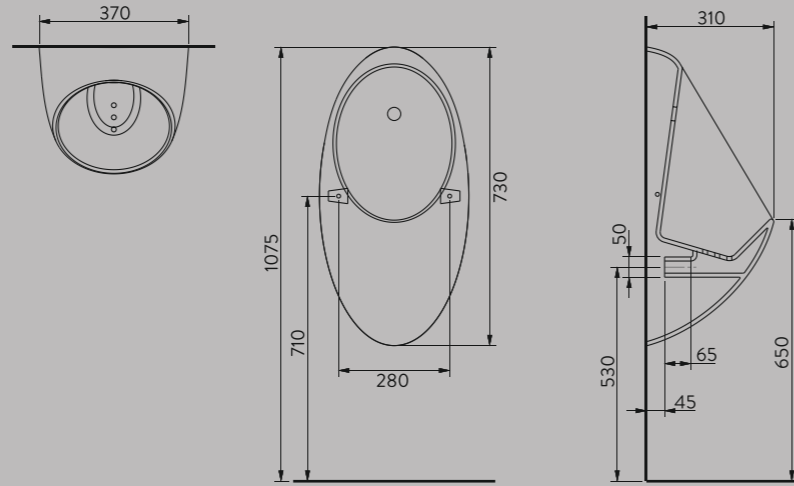

Montaj videosu için lütfen QR kodunu tarayın
Please scan the QR code for mounting video