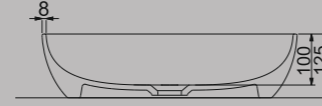

ALTO TEZGAH ÜSTÜ LAVABO 50cm
ALTO COUNTERTOP WASHBASIN 50cm

A002051H

PARLAK BEYAZ | GLOSSY WHITE

A002071H

MAT BEYAZ | MATT WHITE