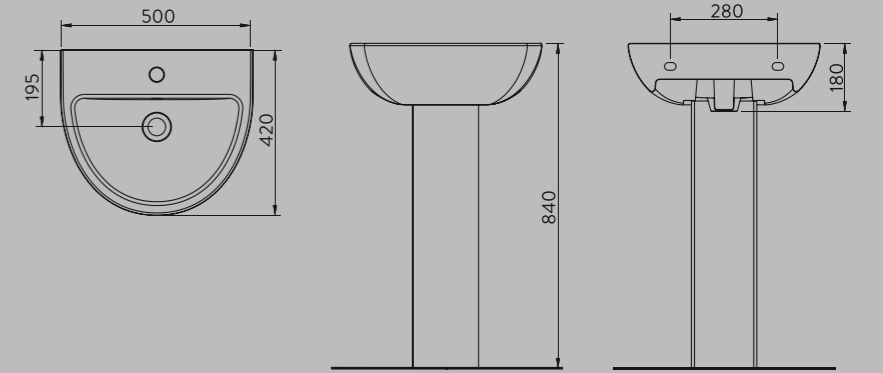

**A002001H**  
TEZGAH ALTI OVAL LAVABO | 46cm  
UNDER COUNTER OVAL WASHBASIN | 46cm

**A053001H**  
LAVABO | 50cm  
WASHBASIN | 50cm

**A014102H**  
NATURA YARIM AYAK  
NATURA SEMI PEDESTAL

**A053011H**  
TEZGAH ALTI OVAL LAVABO | 55cm  
UNDER COUNTER OVAL WASHBASIN | 55cm