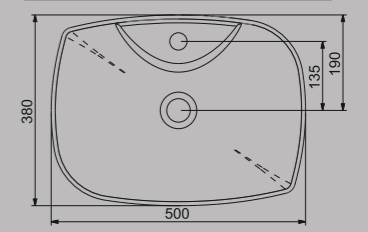

DIES BATARYA DELİKLİ TEZGAH ÜSTÜ LAVABO 50cm
DIES COUNTERTOP WASHBASIN WITH TAP HOLE 50cm

A002161H

BEYAZ | WHITE

A002181H

MAT BEYAZ | MATT WHITE