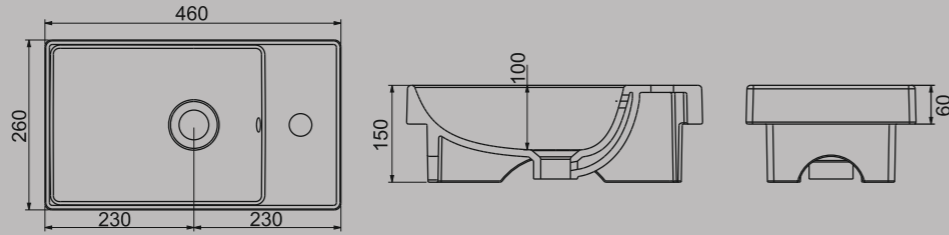

A002800H
MINIMAL LAVABO | 26 x 46 cm
MINIMAL WASHBASIN | 26 x 46 cm

A053001H
LAVABO | 50cm
WASHBASIN | 50cm