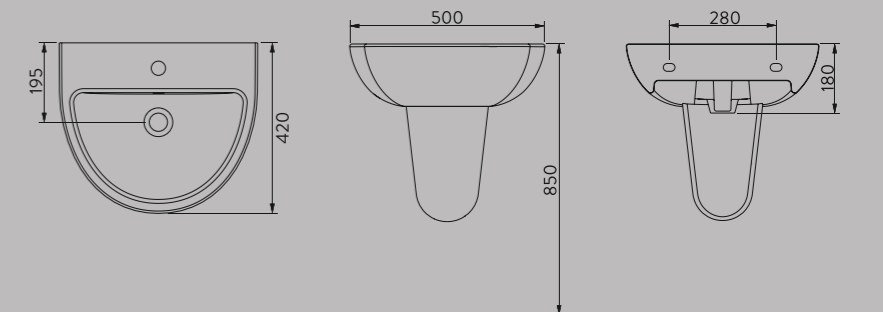

**A002001H**  
TEZGAH ALTI OVAL LAVABO | 46cm  
UNDER COUNTER OVAL WASHBASIN | 46cm

**A053001H**  
LAVABO | 50cm  
WASHBASIN | 50cm

**A014102H**  
NATURA YARIM AYAK  
NATURA SEMI PEDESTAL

**A053011H**  
TEZGAH ALTI OVAL LAVABO | 55cm  
UNDER COUNTER OVAL WASHBASIN | 55cm