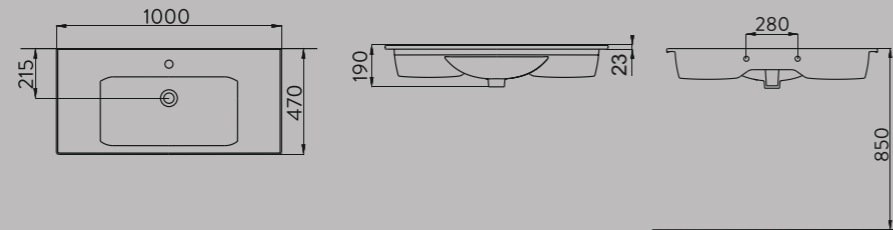

LUNA RIM - OUT ASMA KLOZET
LUNA RIM - OUT WALL-HUNG WC PAN

A063703H

LUNA FLAT MOBİLYA GEÇMELİ LAVABO | 100cm
LUNA WASHBASIN FLAT SHELF FURNITURE MOUNTED | 100cm