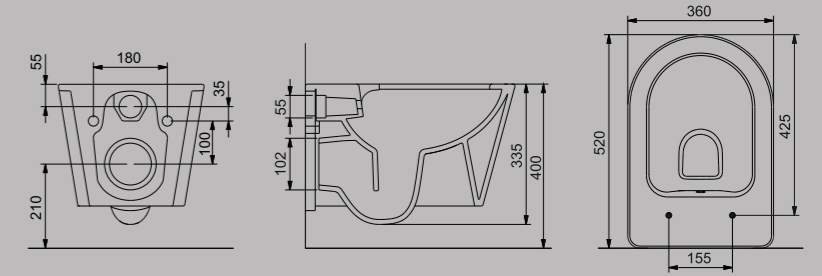

STELLA RIM-OUT ASMA KLOZET
STELLA RIM-OUT WALL-HUNG WC PAN

A121111H

KLOZET | WC PAN

A030011

YAVAŞ KAPANIR İNCE KAPAK / SLOW CLOSE SLIM SEAT COVER

A121112H

WC PAN / WITHOUT BIDET FUNCTION

A127020H

STELLA ASMA BİDE / STELLA WALL-HUNG BIDET

H95600319

ASMA BİDE MONTAJ SETİ / WALL-HUNG BIDET MOUNTING KIT
*MONTAJ SETİ İLE KULLANILMALIDIR. / SHOULD BE USED WITH MOUNTING KIT