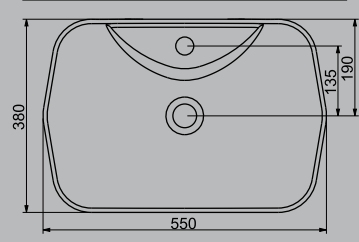

LUCIDA BATARYA DELİKLİ TEZGAH ÜSTÜ LAVABO 55cm
LUCIDA COUNTERTOP WASHBASIN WITH TAP HOLE 55cm

A002561H

BEYAZ | WHITE

A002581H

MAT BEYAZ | MATT WHITE