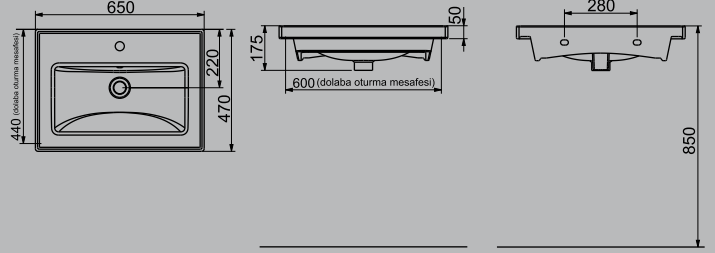

DUVARA
MONTAJA UYGUN
WALL MOUNTED

NEW

A063802H

LUNA ETAJERLİ MOBİLYA GEÇMELİ LAVABO | 65 cm
LUNA WASHBASIN EDGED SHELF FURNITURE MOUNTED | 65 CM

MOBİLYAYA
GEÇMELİ
FURNITURE
MOUNTED

DUVARA
MONTAJA UYGUN
WALL MOUNTED