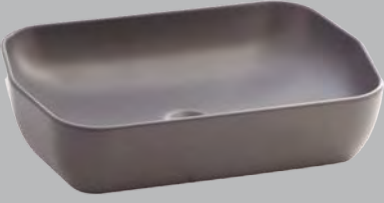

AURA LUCIDA

TEZGAH ÜSTÜ
KULLANIM
COUNTERTOP
USAGE

LUCIDA TEZGAH ÜSTÜ LAVABO 55cm
LUCIDA COUNTERTOP WASHBASIN 55cm

A002551H

BEYAZ | WHITE

A002571H

MAT BEYAZ | MATT WHITE

A002556H