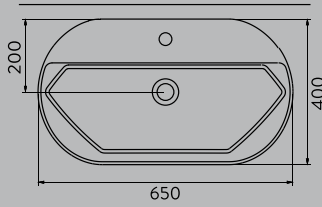

STELLA

A124001H

BEYAZ / WHITE

STELLA TEZGAH ÜSTÜ YUVARLAK BATARYA DELİKLİ LAVABO | 42cm
STELLA ROUND COUNTERTOP WASHBASIN WITH TAP HOLE | 42cm

A124002H

MAT BEYAZ / MATT WHITE

STELLA TEZGAH ÜSTÜ YUVARLAK BATARYA DELİKLİ LAVABO | 42cm
STELLA ROUND COUNTERTOP WASHBASIN WITH TAP HOLE | 42cm

TEZGAH ÜSTÜ
KULLANIM
COUNTERTOP
USAGE

A124101H

BEYAZ / WHITE

STELLA TEZGAH ÜSTÜ BATARYA DELİKLİ LAVABO | 65cm
STELLA COUNTERTOP WASHBASIN WITH TAP HOLE | 65cm

A124102H

MAT BEYAZ / MATT WHITE

STELLA TEZGAH ÜSTÜ BATARYA DELİKLİ LAVABO | 65cm
STELLA COUNTERTOP WASHBASIN WITH TAP HOLE | 65cm

TEZGAH ÜSTÜ
KULLANIM
COUNTERTOP
USAGE