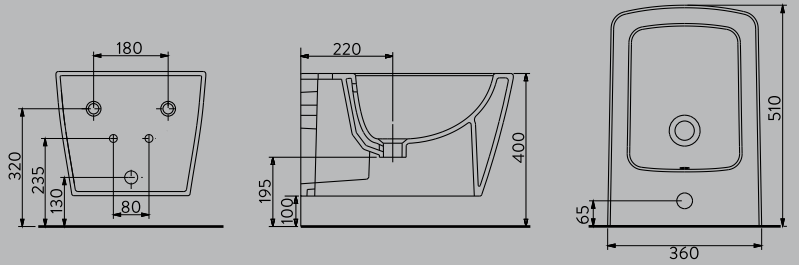

A067020H

LUNA ASMA BİDE
LUNA WALL-HUNG BIDET

H95600319

ASMA BİDE MONTAJ SETİ
WALL-HUNG BIDET MOUNTING KIT

* Montaj seti ile birlikte kullanılmalıdır.
* Should be used with mounting kit.