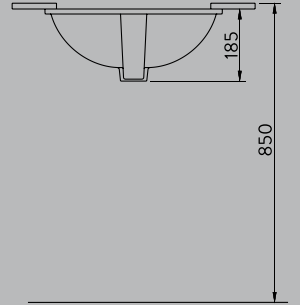

TEK PARÇA ÜRÜNLER ONE PIECE PRODUCTS

NEW

TEZGAH ÜSTÜ
KULLANIM
COUNTERTOP
USAGE

A002800H

MINIMAL LAVABO | 26 x 46 cm

MINIMAL WASHBASIN | 26 x 46 cm

A002001H

TEZGAH ALTI OVAL LAVABO | 46cm

UNDER COUNTER OVAL WASHBASIN | 46cm

TEZGAH ALTI
LAVABO
UNDERCOUNTER
WASHBASIN

A053011H

TEZGAH ALTI OVAL LAVABO | 55cm

UNDER COUNTER OVAL WASHBASIN | 55cm

TEZGAH ALTI
LAVABO
UNDERCOUNTER
WASHBASIN