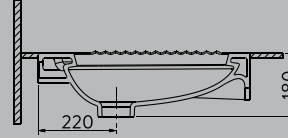

A006202H

DELTA ARKADAN GİRİŞLİ HELA TAŞI
DELTA REAR FLUSH INLET SQUATTING PAN