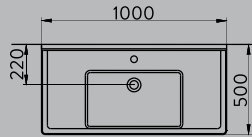

MOBİLYAYA
GEÇMELİ
FURNITURE
MOUNTED

DUVARA
MONTAJA UYGUN
WALL MOUNTED

A043103H

SILVA KARE ETAJERLİ TEZGAH LAVABO | 100cm
SILVA WASHBASIN WITH EDGED SHELF | 100cm

MOBİLYAYA
GEÇMELİ
FURNITURE
MOUNTED

DUVARA
MONTAJA UYGUN
WALL MOUNTED