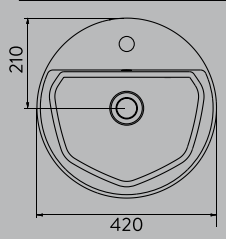

A124001H

BEYAZ / WHITE

STELLA TEZGAH ÜSTÜ YUVARLAK BATARYA DELİKLİ LAVABO | 42cm
STELLA ROUND COUNTERTOP WASHBASIN WITH TAP HOLE | 42cm

A124002H

MAT BEYAZ / MATT WHITE

STELLA TEZGAH ÜSTÜ YUVARLAK BATARYA DELİKLİ LAVABO | 42cm
STELLA ROUND COUNTERTOP WASHBASIN WITH TAP HOLE | 42cm

TEZGAH ÜSTÜ
KULLANIM
COUNTERTOP
USAGE

A124101H

BEYAZ / WHITE

STELLA TEZGAH ÜSTÜ BATARYA DELİKLİ LAVABO | 65cm
STELLA COUNTERTOP WASHBASIN WITH TAP HOLE | 65cm

A124102H

MAT BEYAZ / MATT WHITE

STELLA TEZGAH ÜSTÜ BATARYA DELİKLİ LAVABO | 65cm
STELLA COUNTERTOP WASHBASIN WITH TAP HOLE | 65cm

TEZGAH ÜSTÜ
KULLANIM
COUNTERTOP
USAGE