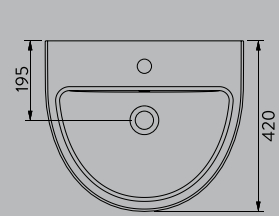

DUVARA
MONTAJA UYGUN
WALL MOUNTED

AYAKLA
KULLANILABİLİR
PEDESTAL AVAILBLE