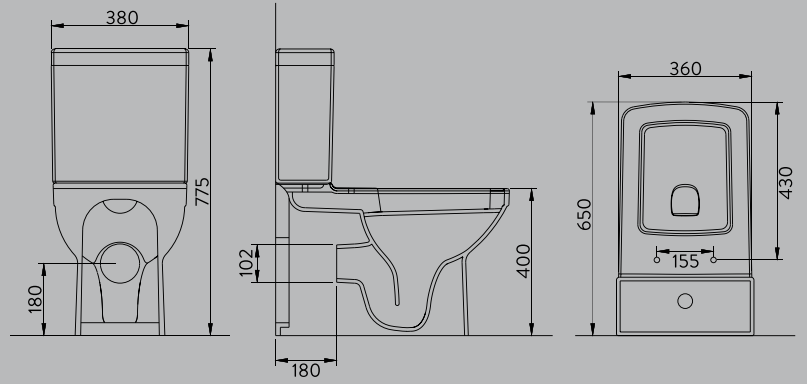

A040901

YAVAŞ KAPANIR İNCE KLOZET KAPAĞI | BAĞIMSIZ

SLOW CLOSE SLIM SEAT & COVER | SPARE PART

KOLAY - TAK ÇIKAR

EASY RELEASE

YAVAŞ KAPANIR KAPAK

SLOW CLOSE COVER