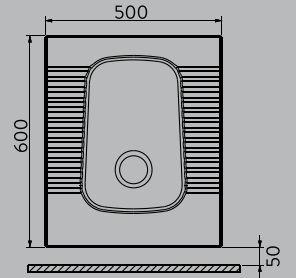

A006202H

DELTA ARKADAN GİRİŞLİ HELA TAŞI
DELTA REAR FLUSH INLET SQUATTING PAN