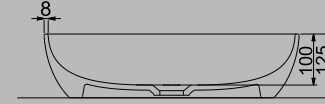

AURA ALTO

ALTO TEZGAH ÜSTÜ LAVABO 50cm
ALTO COUNTERTOP WASHBASIN 50cm