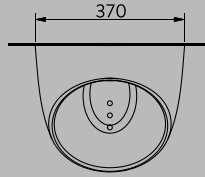

A139010H

HILL AKILLI PİSUVAR
HILL SMART URINAL

Montaj videosu için lütfen QR kodunu tarayın
Please scan the QR code for mounting video