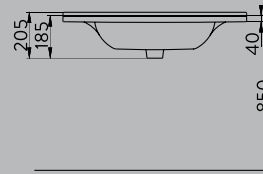

A043103H

SILVA KARE ETAJERLİ TEZGAH LAVABO | 100cm
SILVA WASHBASIN WITH EDGED SHELF | 100cm

MOBİLYAYA
GEÇMELİ
FURNITURE
MOUNTED

DUVARA
MONTAJA UYGUN
WALL MOUNTED