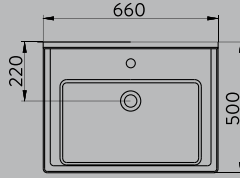

SILVA

A043101H

SILVA KARE ETAJERLİ TEZGAH LAVABO | 65cm
SILVA WASHBASIN WITH EDGED SHELF | 65cm

MOBİLYAYA
GEÇMELİ
FURNITURE
MOUNTED

DUVARA
MONTAJA UYGUN
WALL MOUNTED

A043102H

SILVA KARE ETAJERLİ TEZGAH LAVABO | 80cm
SILVA WASHBASIN WITH EDGED SHELF | 80cm