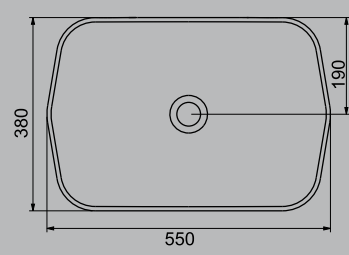

AURA LUCIDA

TEZGAH ÜSTÜ
KULLANIM
COUNTERTOP
USAGE

LUCIDA TEZGAH ÜSTÜ LAVABO 55cm
LUCIDA COUNTERTOP WASHBASIN 55cm

A002551H

BEYAZ | WHITE

A002571H

MAT BEYAZ | MATT WHITE

A002556H