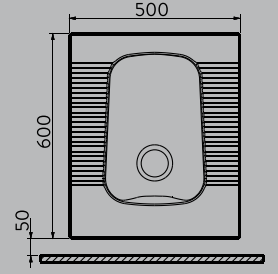

A006252H

DELTA RIM-OUT ARKADAN GİRİŞLİ HELA TAŞI
DELTA RIM-OUT REAR FLUSH INLET SQUATTING PAN