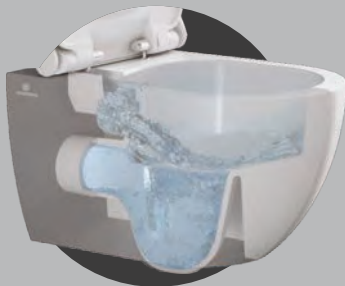

Daha sessiz yıkama
More silent flushing