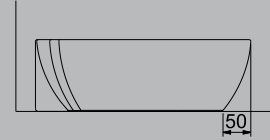

DİES TEZGAH ÜSTÜ LAVABO 50cm
DİES COUNTERTOP WASHBASIN 50cm

A002151H

BEYAZ | WHITE

A002171H

MAT BEYAZ | MATT WHITE

A002156H

MAT ANTRASİT | MATT ANTHRACITE

A002157H