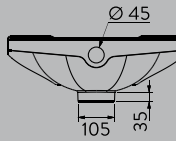

A006202H

DELTA ARKADAN GİRİŞLİ HELA TAŞI
DELTA REAR FLUSH INLET SQUATTING PAN