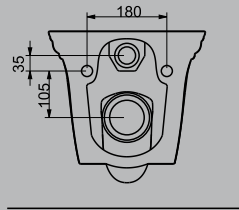

A090002

YAVAŞ KAPANIR İNCE KLOZET KAPAĞI | BAĞIMSIZ
SLOW CLOSE SLIM SEAT & COVER | SPARE PART

KOLAY - TAK ÇIKAR
EASY RELEASE

YAVAŞ KAPANIR KAPAK
SLOW CLOSE COVER