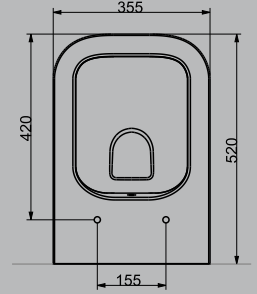

A090002

YAVAŞ KAPANIR İNCE KLOZET KAPAĞI | BAĞIMSIZ
SLOW CLOSE SLIM SEAT & COVER | SPARE PART

KOLAY - TAK ÇIKAR
EASY RELEASE

YAVAŞ KAPANIR KAPAK
SLOW CLOSE COVER