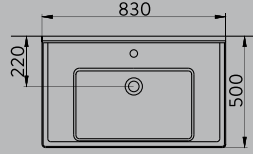

A043103H

SILVA KARE ETAJERLİ TEZGAH LAVABO | 100cm
SILVA WASHBASIN WITH EDGED SHELF | 100cm

MOBİLYAYA
GEÇMELİ
FURNITURE
MOUNTED

DUVARA
MONTAJA UYGUN
WALL MOUNTED