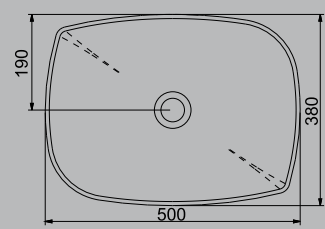

DİES TEZGAH ÜSTÜ LAVABO 50cm
DİES COUNTERTOP WASHBASIN 50cm

A002151H

BEYAZ | WHITE

A002171H

MAT BEYAZ | MATT WHITE

A002156H

MAT ANTRASİT | MATT ANTHRACITE

A002157H