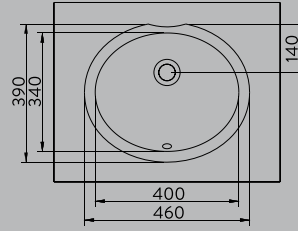

TEK PARÇA ÜRÜNLER ONE PIECE PRODUCTS

NEW

TEZGAH ÜSTÜ
KULLANIM
COUNTERTOP
USAGE

A002800H

MINIMAL LAVABO | 26 x 46 cm

MINIMAL WASHBASIN | 26 x 46 cm

A002001H

TEZGAH ALTI OVAL LAVABO | 46cm

UNDER COUNTER OVAL WASHBASIN | 46cm

TEZGAH ALTI
LAVABO
UNDERCOUNTER
WASHBASIN

A053011H

TEZGAH ALTI OVAL LAVABO | 55cm

UNDER COUNTER OVAL WASHBASIN | 55cm

TEZGAH ALTI
LAVABO
UNDERCOUNTER
WASHBASIN