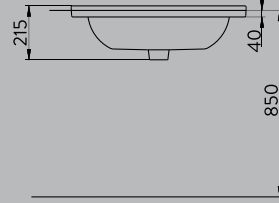

SILVA

A043101H

SILVA KARE ETAJERLİ TEZGAH LAVABO | 65cm
SILVA WASHBASIN WITH EDGED SHELF | 65cm

MOBİLYAYA
GEÇMELİ
FURNITURE
MOUNTED

DUVARA
MONTAJA UYGUN
WALL MOUNTED

A043102H

SILVA KARE ETAJERLİ TEZGAH LAVABO | 80cm
SILVA WASHBASIN WITH EDGED SHELF | 80cm