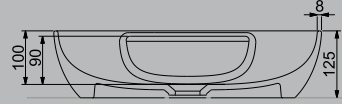

AURA ALTO

TEZGAH ÜSTÜ
KULLANIM
COUNTERTOP
USAGE

ALTO BATARYA DELİKLİ TEZGAH ÜSTÜ LAVABO 50cm
ALTO COUNTERTOP WASHBASIN WITH TAP HOLE 50cm

A002061H

PARLAK BEYAZ | GLOSSY WHITE

A002081H

MAT BEYAZ | MATT WHITE

A002066H

MAT ANTRASİT | MATT ANTHRACITE

A002067H

MAT METALİK KAHVE
MATT METALIC BROWN

A002060H

MAT SİYAH | MATT BLACK

NEW

A002068H

PARLAK KOYU TURUNCU
GLOSSY DARK ORANGE

A002064H

PARLAK KIRMIZI | GLOSSY RED

A002062H

PARLAK SİYAH | GLOSSY BLACK