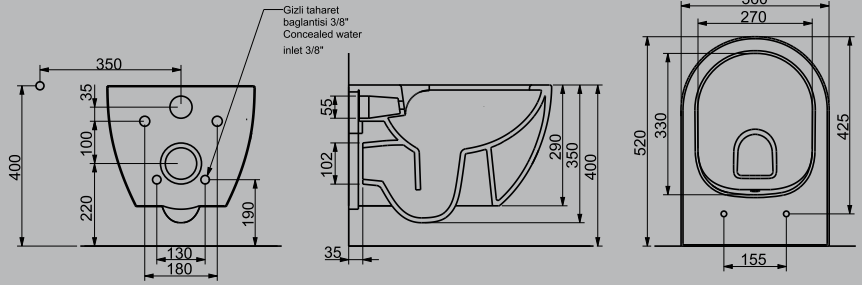

A030911

YAVAŞ KAPANIR İNCE KAPAK (BAĞIMSIZ)
SLOW CLOSE SLIM SEAT & COVER (SPARE PART)

KOLAY - TAK ÇIKAR
EASY RELEASE

YAVAŞ KAPANIR KAPAK
SLOW CLOSE COVER