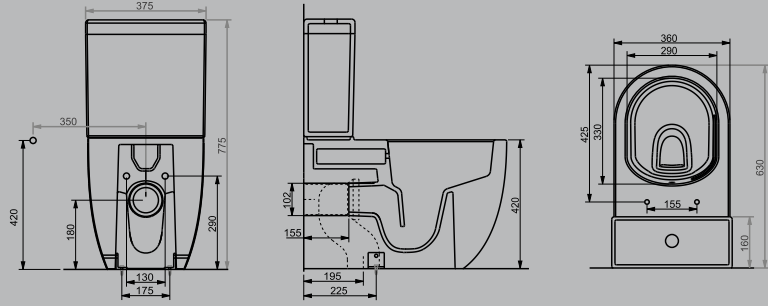

TİP 1 İÇ TAKIM
TYPE 1 FLUSHING MECHANISM

AG50010

TİP 2 İÇ TAKIM
TYPE 2 FLUSHING MECHANISM

A030011

YAVAŞ KAPANIR İNCE KAPAK I SLOW CLOSE SLIM SEAT&COVER

A031241H

WC PAN I WITHOUT BIDET FUNCTION

NEW