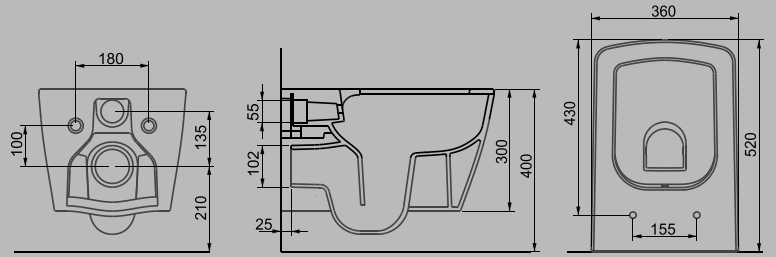

A061042H

KLOZET | WC PAN

A040001

YAVAŞ KAPANIR İNCE KAPAK | SLOW CLOSE SLIM SEAT & COVER

A061043H

WC PAN | WITHOUT BIDET FUNCTION

RIM - OUT

KOLAY - TAK ÇIKAR
EASY RELEASE

YAVAŞ KAPANIR KAPAK
SLOW CLOSE COVER

SU TÜKETİMİ
WATER CONSUMPTION

SU TASARRUFU
WATER SAVING

A067020H

LUNA ASMA BİDE
LUNA WALL-HUNG BIDET

H95600319

ASMA BİDE MONTAJ SETİ
WALL-HUNG BIDET MOUNTING KIT

* Montaj seti ile birlikte kullanılmalıdır.
* Should be used with mounting kit.

A040901

YAVAŞ KAPANIR İNCE KLOZET KAPAĞI | BAĞIMSIZ
SLOW CLOSE SLIM SEAT & COVER | SPARE PART

KOLAY - TAK ÇIKAR
EASY RELEASE

YAVAŞ KAPANIR KAPAK
SLOW CLOSE COVER