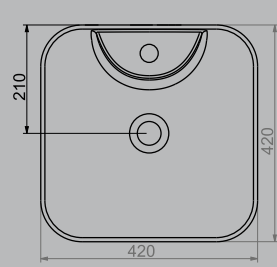

AURA FORM

TEZGAH ÜSTÜ
KULLANIM
COUNTERTOP
USAGE