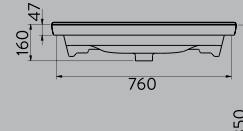

MOBİLYA
GEÇMELİ
FURNITURE
MOUNTED

DUVARA
MONTAJA UYGUN
WALL MOUNTED

A142020H BEYAZ | WHITE

SATURN ETAJERLİ TEZGAH LAVABO | 80cm
SATURN WASHBASIN EDGED SHELF | 80cm

A142021H MAT ANTRASİT | MATT ANTHRACITE

SATURN ETAJERLİ TEZGAH LAVABO | 80cm
SATURN WASHBASIN EDGED SHELF | 80cm