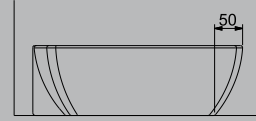

AURA DİES

TEZGAH ÜSTÜ
KULLANIM
COUNTERTOP
USAGE