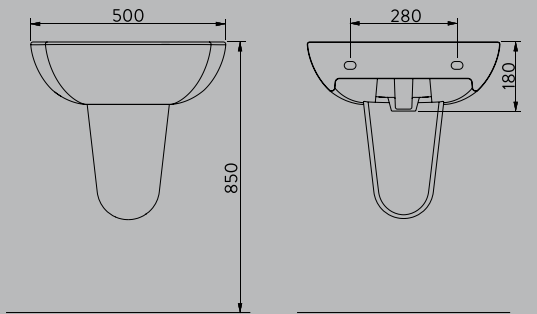

DUVARA
MONTAJA UYGUN
WALL MOUNTED

AYAKLA
KULLANILABİLİR
PEDESTAL AVAILBLE