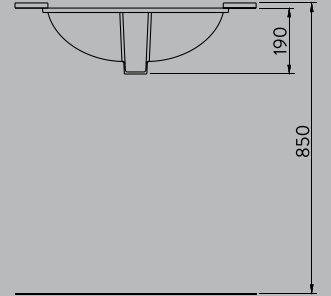

TEK PARÇA ÜRÜNLER ONE PIECE PRODUCTS

NEW

TEZGAH ÜSTÜ
KULLANIM
COUNTERTOP
USAGE

A002800H

MINIMAL LAVABO | 26 x 46 cm

MINIMAL WASHBASIN | 26 x 46 cm

A002001H

TEZGAH ALTI OVAL LAVABO | 46cm

UNDER COUNTER OVAL WASHBASIN | 46cm

TEZGAH ALTI
LAVABO
UNDERCOUNTER
WASHBASIN

A053011H

TEZGAH ALTI OVAL LAVABO | 55cm

UNDER COUNTER OVAL WASHBASIN | 55cm

TEZGAH ALTI
LAVABO
UNDERCOUNTER
WASHBASIN