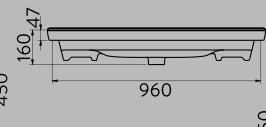

SATURN ETAJERLİ TEZGAH LAVABO | 100cm
SATURN WASHBASIN EDGED SHELF | 100cm

MOBİLYA
GEÇMELİ
FURNITURE
MOUNTED

DUVARA
MONTAJA UYGUN
WALL MOUNTED

SATURN

A143110H BEYAZ | WHITE

SATURN FLAT MOBİLYA GEÇMELİ LAVABO | 60cm
SATURN WASHBASIN FLAT SHELF FURNITURE MOUNTED | 60cm