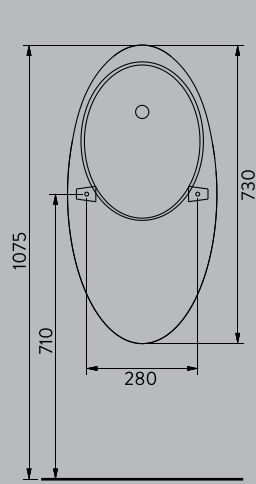

A139010H

HILL AKILLI PİSUVAR
HILL SMART URINAL