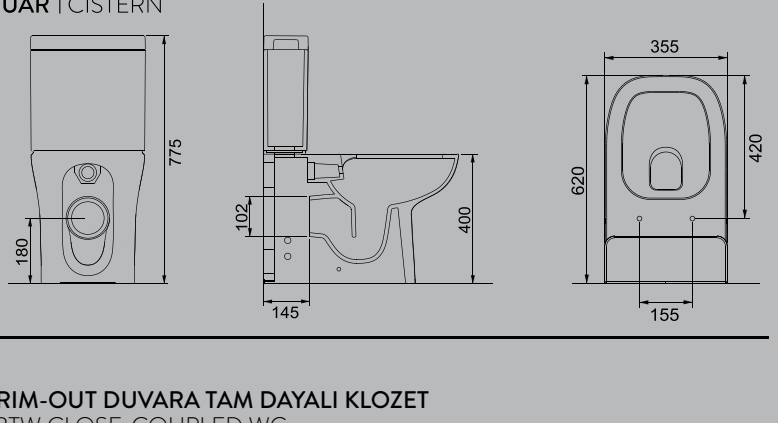

PETITE DUVARA TAM DAYALI KLOZET PETITE BTW CLOSE-COUPLED WC

A101111H

KLOZET | WC PAN

AG50006

YAVAŞ KAPANIR TERMOPLAST KAPAK
SLOW CLOSE TERMOPLAST SEAT&COVER

A100111

YAVAŞ KAPANIR DUROPLAST İNCE KAPAK
SLOW CLOSE DUROPLAST SLIM SEAT&COVER

A101112H

WC PAN | WITHOUT BIDET FUNCTION

AG50010

TİP 2 - REZERVUAR İÇ TAKIM

TYPE 2 - FLUSHING MECHANISM

A095001H

REZERVUAR | CISTERN

KOLAY - TAK ÇIKAR
EASY RELEASE

YAVAŞ KAPANIR KAPAK
SLOW CLOSE COVER

2,5-4,5lt.
SU TÜKETİMİ
WATER CONSUMPTION

SU TASARRUFU
WATER SAVING