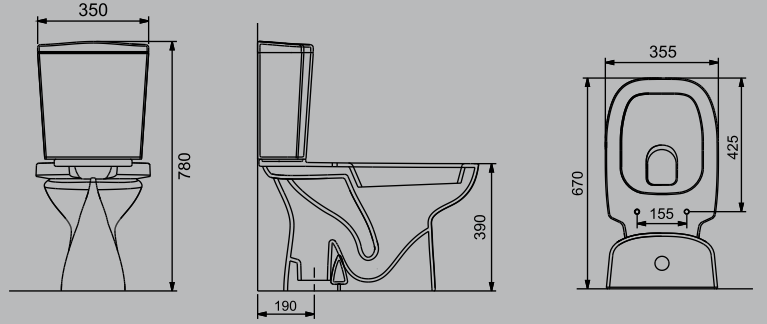

A100111

ALFA-PETITE YAVAŞ KAPANIR İNCE KAPAK
ALFA-PETITE SLOW CLOSE SLIM SEAT COVER