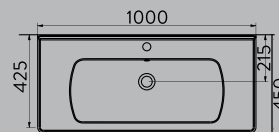

SATURN ETAJERLİ TEZGAH LAVABO | 100cm
SATURN WASHBASIN EDGED SHELF | 100cm

MOBİLYA
GEÇMELİ
FURNITURE
MOUNTED

DUVARA
MONTAJA UYGUN
WALL MOUNTED

SATURN

A143110H BEYAZ | WHITE

SATURN FLAT MOBİLYA GEÇMELİ LAVABO | 60cm
SATURN WASHBASIN FLAT SHELF FURNITURE MOUNTED | 60cm