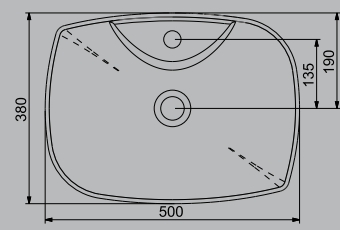

AURA DİES

TEZGAH ÜSTÜ
KULLANIM
COUNTERTOP
USAGE