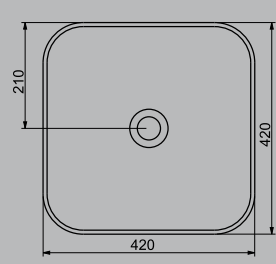

AURA FORM

FORM TEZGAH ÜSTÜ LAVABO | 42cm
FORM COUNTERTOP WASHBASIN | 42cm

A002742H

PARLAK BEYAZ | GLOSSY WHITE

A002760H

MAT BEYAZ | MATT WHITE

A002744H

MAT SİYAH | MATT BLACK