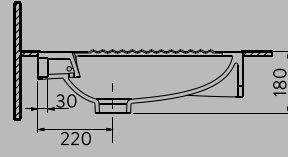

A006252H

DELTA RIM-OUT ARKADAN GİRİŞLİ HELA TAŞI
DELTA RIM-OUT REAR FLUSH INLET SQUATTING PAN