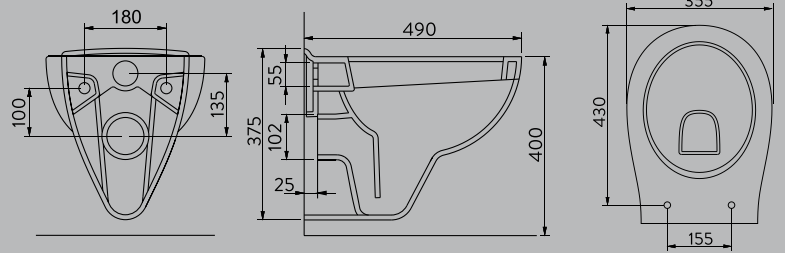

YAVAŞ KAPANIR KAPAK
SLOW CLOSE COVER

AG50016

YAVAŞ KAPANIR PROPLAST KAPAK
SLOW CLOSE PROPLAST SEAT&COVER