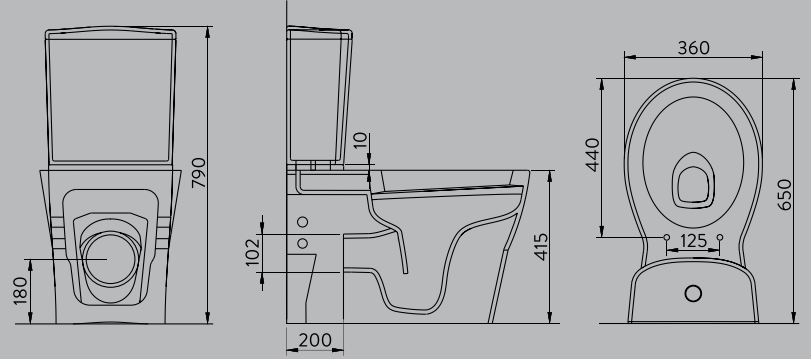

VOLCANO DUVARA TAM DAYALI KLOZET VOLCANO BTW CLOSE-COUPLED WC

A021001H

KLOZET | WC PAN

A025801H

REZERVUAR | CISTERN

AG15501

TİP 1 İÇ TAKIM

TYPE 1 FLUSHING MECHANISM

AG50010

TİP 2 İÇ TAKIM

TYPE 2 FLUSHING MECHANISM

A020011

YAVAŞ KAPANIR İNCE KAPAK

SLOW CLOSE SLIM SEAT & COVER

A021002H

WC PAN | WITHOUT BIDET FUNCTION