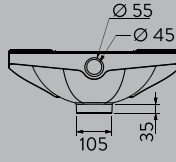

A006252H

DELTA RIM-OUT ARKADAN GİRİŞLİ HELA TAŞI
DELTA RIM-OUT REAR FLUSH INLET SQUATTING PAN