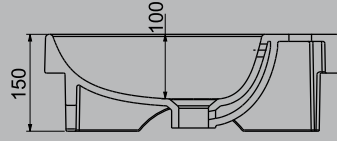

NEW

TEZGAH ÜSTÜ
KULLANIM
COUNTERTOP
USAGE

A002800H

MINIMAL LAVABO | 26 x 46 cm

MINIMAL WASHBASIN | 26 x 46 cm

A002001H

TEZGAH ALTI OVAL LAVABO | 46cm

UNDER COUNTER OVAL WASHBASIN | 46cm