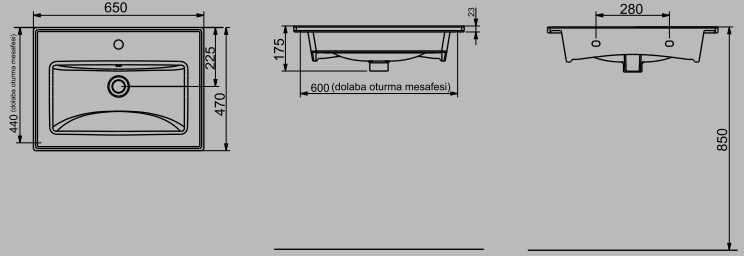

A063702H

LUNA FLAT MOBİLYA GEÇMELİ LAVABO | 80cm

LUNA WASHBASIN FLAT SHELF FURNITURE MOUNTED | 80cm

MOBİLYAYA
GEÇMELİ
FURNITURE
MOUNTED

DUVARA
MONTAJA UYGUN
WALL MOUNTED