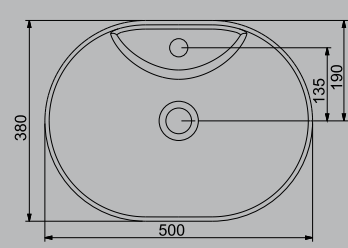

AURA ALTO

TEZGAH ÜSTÜ
KULLANIM
COUNTERTOP
USAGE

ALTO BATARYA DELİKLİ TEZGAH ÜSTÜ LAVABO 50cm
ALTO COUNTERTOP WASHBASIN WITH TAP HOLE 50cm

A002061H

PARLAK BEYAZ | GLOSSY WHITE

A002081H

MAT BEYAZ | MATT WHITE

A002066H

MAT ANTRASİT | MATT ANTHRACITE

A002067H

MAT METALİK KAHVE
MATT METALIC BROWN

A002060H

MAT SİYAH | MATT BLACK

NEW

A002068H

PARLAK KOYU TURUNCU
GLOSSY DARK ORANGE

A002064H

PARLAK KIRMIZI | GLOSSY RED

A002062H

PARLAK SİYAH | GLOSSY BLACK