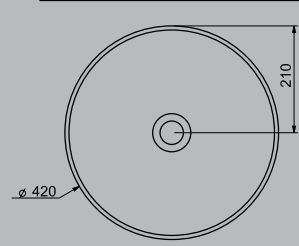

AURA SOLE

TEZGAH ÜSTÜ
KULLANIM
COUNTERTOP
USAGE