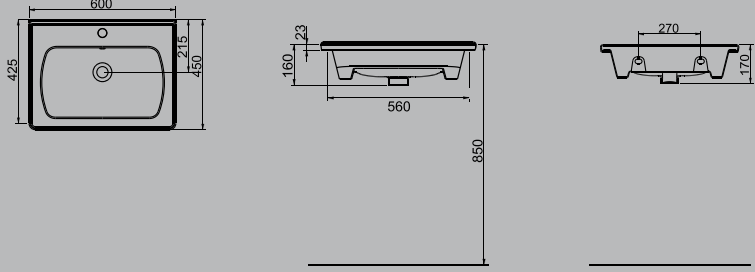

A143211H MAT BEYAZ | MATT WHITE

SATURN FLAT MOBİLYA GEÇMELİ LAVABO | 60cm
SATURN WASHBASIN FLAT SHELF FURNITURE MOUNTED | 60cm