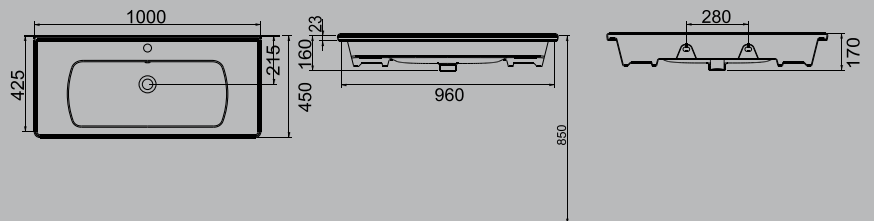

MOBİLYA
GEÇMELİ
FURNITURE
MOUNTED

DUVARA
MONTAJA UYGUN
WALL MOUNTED