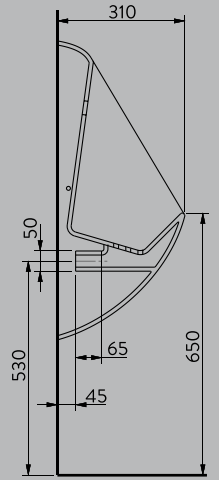

A139010H

HILL AKILLI PİSUVAR
HILL SMART URINAL