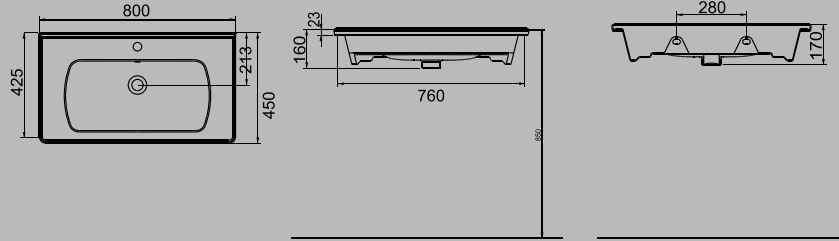

A143221H MAT BEYAZ | MATT WHITE

SATURN FLAT MOBİLYA GEÇMELİ LAVABO | 80cm
SATURN WASHBASIN FLAT SHELF FURNITURE MOUNTED | 80cm