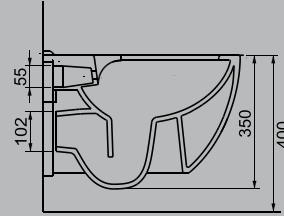

A030911

YAVAŞ KAPANIR İNCE KLOZET KAPAĞI
(BAĞIMSIZ)

SLOW CLOSE SLIM SEAT & COVER
(SPARE PART)

KOLAY - TAK ÇIKAR
EASY RELEASE

YAVAŞ KAPANIR KAPAK
SLOW CLOSE COVER