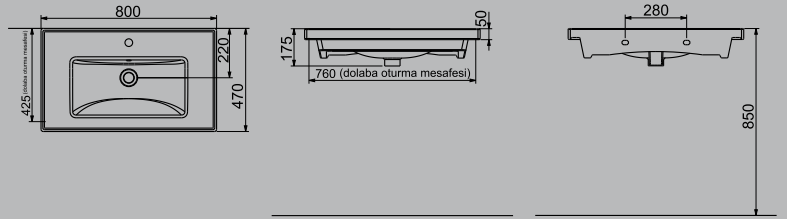

NEW

A063800H

LUNA ETAJERLİ MOBİLYA GEÇMELİ LAVABO | 80 cm
LUNA WASHBASIN EDGED SHELF FURNITURE MOUNTED | 80 CM

MOBİLYAYA
GEÇMELİ
FURNITURE
MOUNTED

DUVARA
MONTAJA UYGUN
WALL MOUNTED

LUNA RIM - OUT ASMA KLOZET
LUNA RIM - OUT WALL-HUNG WC PAN