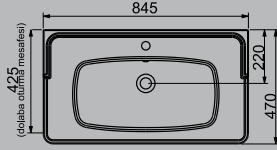

VICTORIAN

A003120H

VICTORIAN ETAJERLİ TEZGAH LAVABO | 80cm
VICTORIAN WASHBASIN EDGED SHELF | 80cm

MOBİLYAYA
GEÇMELİ
FURNITURE
MOUNTED

DUVARA
MONTAJA UYGUN
WALL MOUNTED

VICTORIAN RIM-OUT ASMA KLOZET

VICTORIAN RIM-OUT WALL-HUNG WC PAN