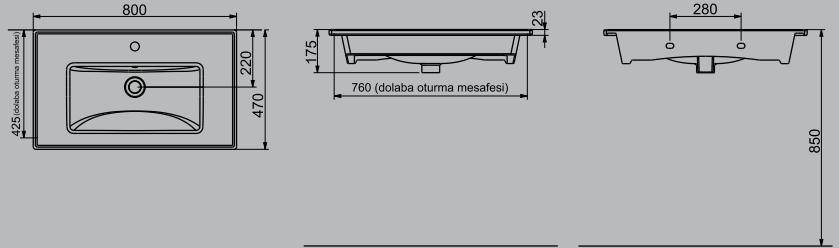

A063703H

LUNA FLAT MOBİLYA GEÇMELİ LAVABO | 100cm

LUNA WASHBASIN FLAT SHELF FURNITURE MOUNTED | 100cm

MOBİLYAYA
GEÇMELİ
FURNITURE
MOUNTED

DUVARA
MONTAJA UYGUN
WALL MOUNTED