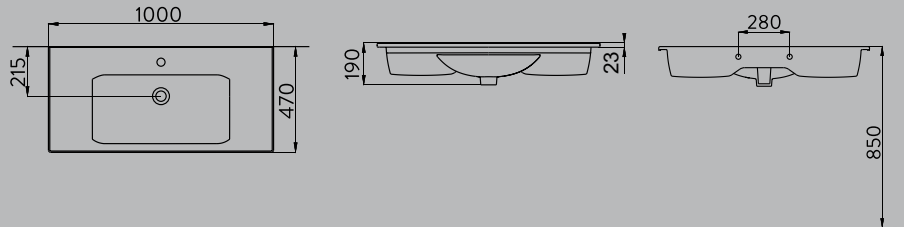

LUNA

A063701H

LUNA FLAT MOBİLYA GEÇMELİ LAVABO | 65cm

LUNA WASHBASIN FLAT SHELF FURNITURE MOUNTED | 65cm

MOBİLYAYA
GEÇMELİ
FURNITURE
MOUNTED

DUVARA
MONTAJA UYGUN
WALL MOUNTED

A063702H

LUNA FLAT MOBİLYA GEÇMELİ LAVABO | 80cm

LUNA WASHBASIN FLAT SHELF FURNITURE MOUNTED | 80cm

MOBİLYAYA
GEÇMELİ
FURNITURE
MOUNTED

DUVARA
MONTAJA UYGUN
WALL MOUNTED

A063703H

LUNA FLAT MOBİLYA GEÇMELİ LAVABO | 100cm

LUNA WASHBASIN FLAT SHELF FURNITURE MOUNTED | 100cm

MOBİLYAYA
GEÇMELİ
FURNITURE
MOUNTED

DUVARA
MONTAJA UYGUN
WALL MOUNTED