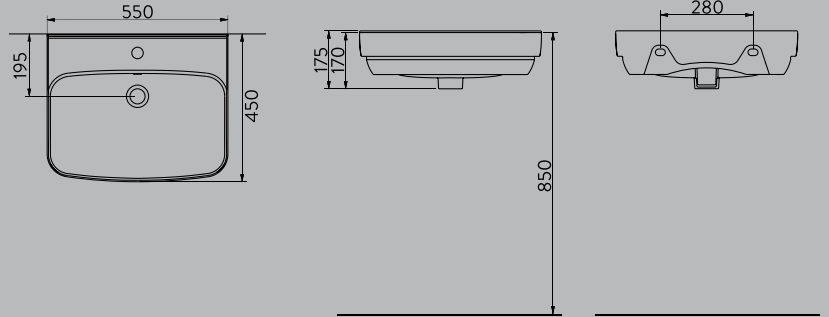

A092002H

BOLD LAVABO | 55x45cm
BOLD WASHBASIN | 55x45cm