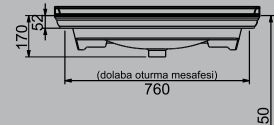

VICTORIAN

A003120H

VICTORIAN ETAJERLİ TEZGAH LAVABO | 80cm
VICTORIAN WASHBASIN EDGED SHELF | 80cm

MOBİLYAYA
GEÇMELİ
FURNITURE
MOUNTED

DUVARA
MONTAJA UYGUN
WALL MOUNTED

VICTORIAN RIM-OUT ASMA KLOZET

VICTORIAN RIM-OUT WALL-HUNG WC PAN