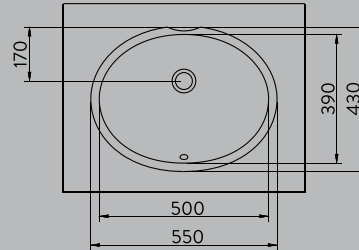

TEK PARÇA ÜRÜNLER ONE PIECE PRODUCTS

NEW

TEZGAH ÜSTÜ
KULLANIM
COUNTERTOP
USAGE

A002800H

MINIMAL LAVABO | 26 x 46 cm

MINIMAL WASHBASIN | 26 x 46 cm

A002001H

TEZGAH ALTI OVAL LAVABO | 46cm

UNDER COUNTER OVAL WASHBASIN | 46cm

TEZGAH ALTI
LAVABO
UNDERCOUNTER
WASHBASIN

A053011H

TEZGAH ALTI OVAL LAVABO | 55cm

UNDER COUNTER OVAL WASHBASIN | 55cm

TEZGAH ALTI
LAVABO
UNDERCOUNTER
WASHBASIN