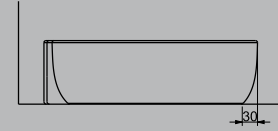

AURA SOLE

TEZGAH ÜSTÜ
KULLANIM
COUNTERTOP
USAGE