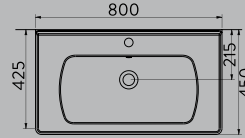

MOBİLYA
GEÇMELİ
FURNITURE
MOUNTED

DUVARA
MONTAJA UYGUN
WALL MOUNTED

A142020H BEYAZ | WHITE

SATURN ETAJERLİ TEZGAH LAVABO | 80cm
SATURN WASHBASIN EDGED SHELF | 80cm

A142021H MAT ANTRASİT | MATT ANTHRACITE

SATURN ETAJERLİ TEZGAH LAVABO | 80cm
SATURN WASHBASIN EDGED SHELF | 80cm