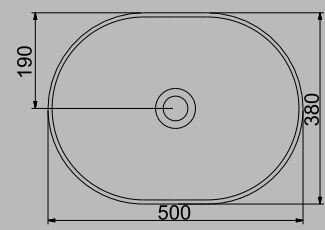

AURA ALTO

ALTO TEZGAH ÜSTÜ LAVABO 50cm
ALTO COUNTERTOP WASHBASIN 50cm