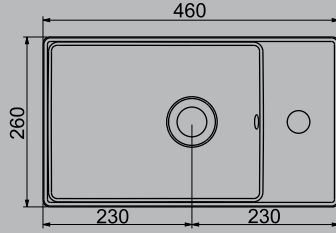

NEW

TEZGAH ÜSTÜ
KULLANIM
COUNTERTOP
USAGE

A002800H

MINIMAL LAVABO | 26 x 46 cm

MINIMAL WASHBASIN | 26 x 46 cm

A002001H

TEZGAH ALTI OVAL LAVABO | 46cm

UNDER COUNTER OVAL WASHBASIN | 46cm