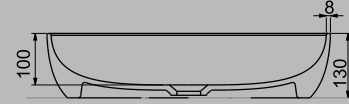

AURA LUCIDA

TEZGAH ÜSTÜ
KULLANIM
COUNTERTOP
USAGE

LUCIDA TEZGAH ÜSTÜ LAVABO 55cm
LUCIDA COUNTERTOP WASHBASIN 55cm