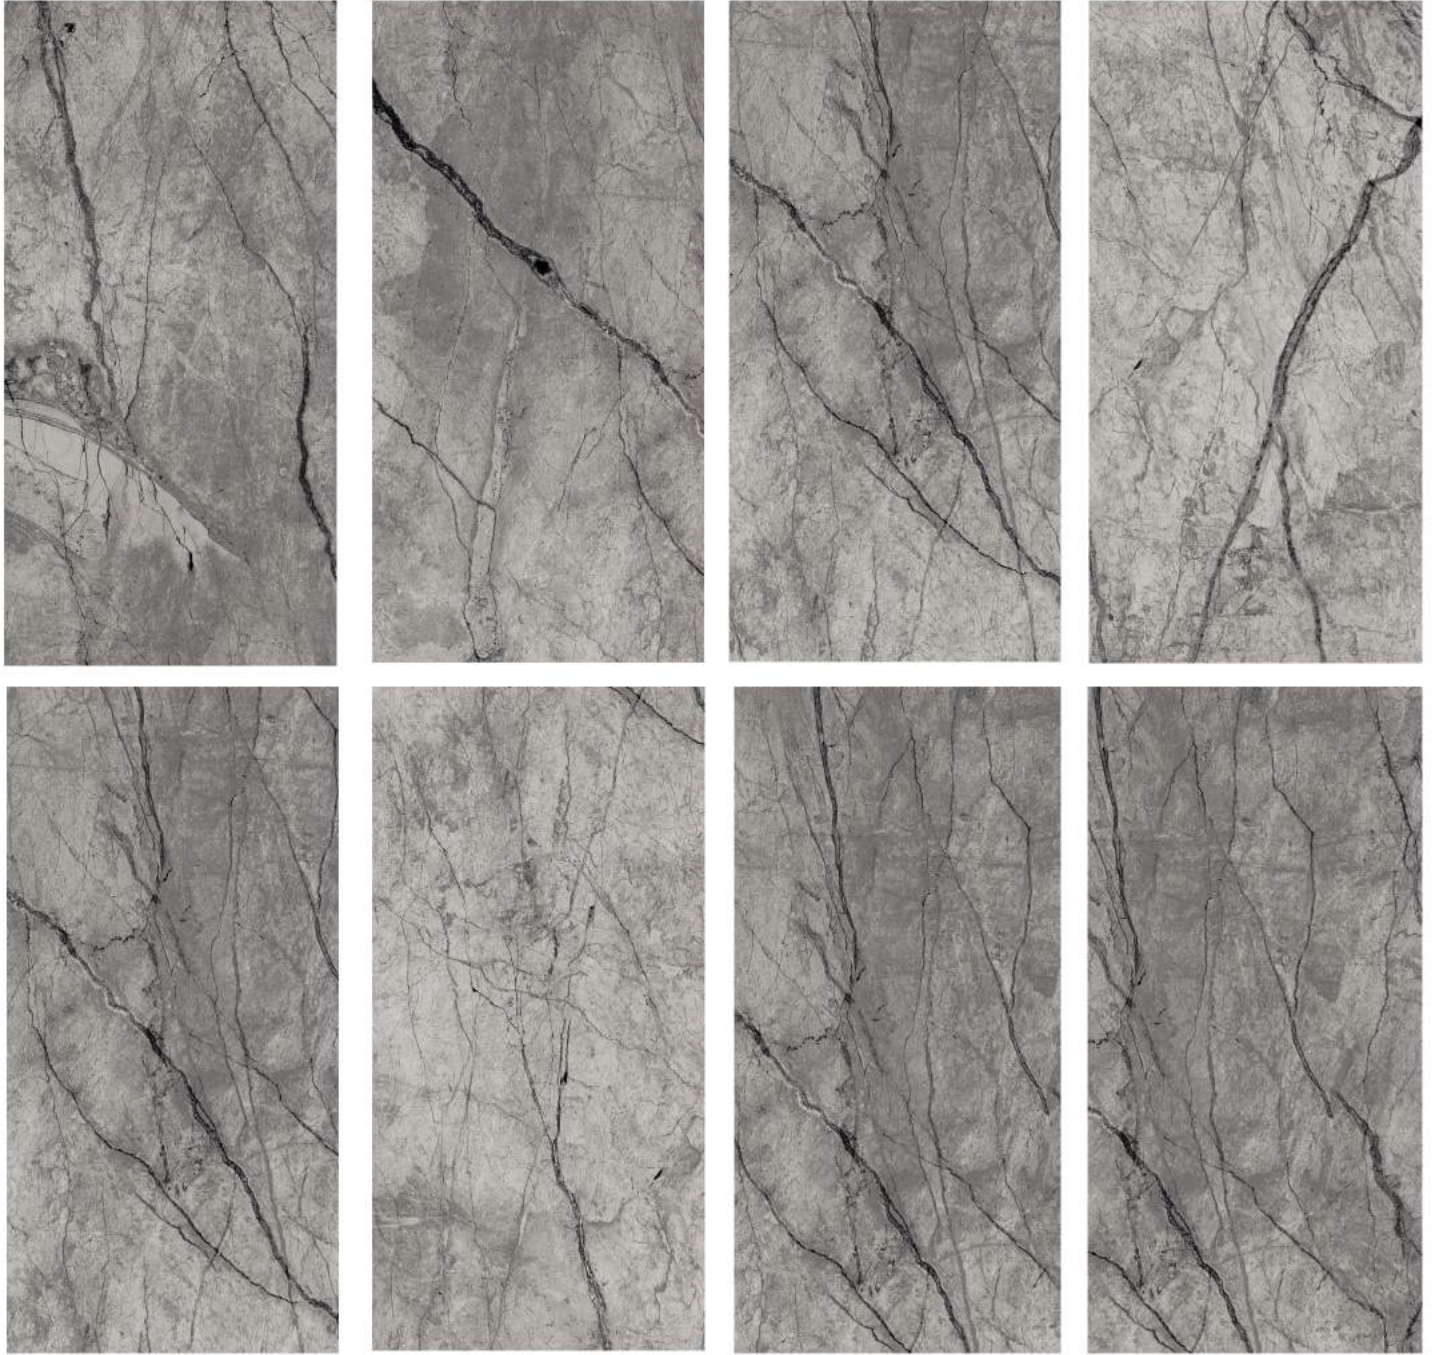

River

Sırlı Porselen / Glazed Porcelain

DIGIART

606272 (GI)
60x120 River Gri / Grey

606282 (FL)
60x120 River Gri / Grey

606672 (GI)
60x120 River Gri / Grey

606682 (FL)
60x60 River Gri / Grey

Ürün / Product	Pei	Ebat/Size (cm)	Kutu/Box			Palet / Pallet			Kalınlık/Thickness
			(Ad-Pcs)	(m²)	(kg)	(Kutu / Box)	(m²)	(kg)	
Sırlı Porselen / Glazed Porcelain	3	60x60	4	1,44	30,00	30	43,2	980	10,5mm.
Sırlı Porselen / Glazed Porcelain	3	60x120	2	1,44	36,30	29	41,76	1080	10,5mm.