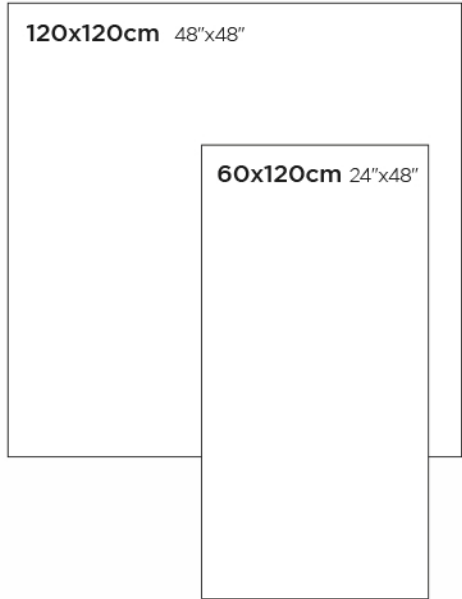

Black Marble

Black Marble

Sırlı Porselen Karo / Glazed Porcelain Tile

Black Marble Siyah / Black Marble Black

934201
120x120cm / 48"x48"

934901
60x120cm / 24"x48"

PEL
2

Ürün/Product	Ebat Size(cm)	Kutu/Box			Palet/Pallet			Kalınlık Thickness
		Adet Pcs.	m ²	kg	Kutu Box	m ²	kg	
Sırlı Porselen/Glazed Porcelain	60x120	2	1,44	32	32	46,08	980	9,00mm
Sırlı Porselen/Glazed Porcelain	120x120	1	1,44	34,8	30	43,2	1075	10,50mm