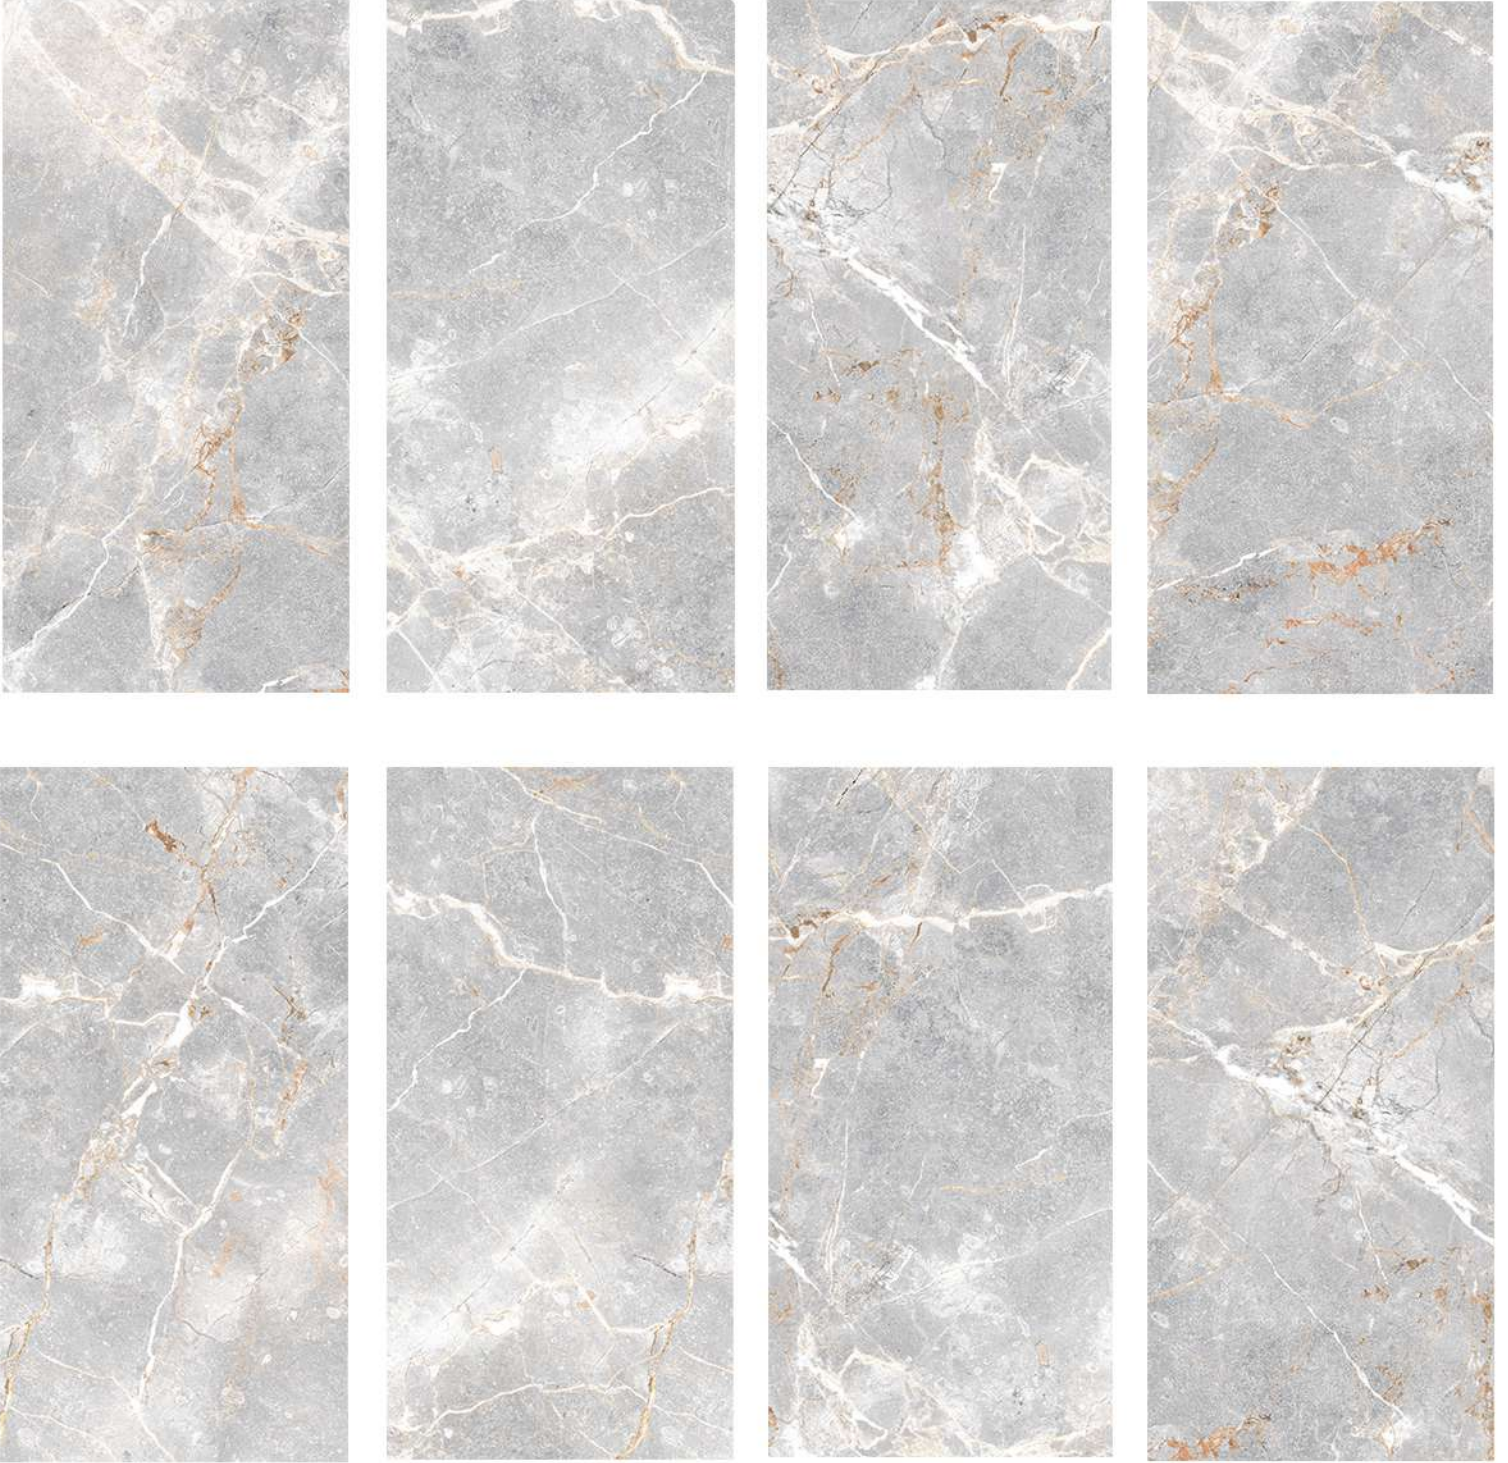

HARMONY

YENI
NEW

60x120 cm 24"x48"

**827902** Harmony Dark Gray

Ürün/Product	Ebat Size(cm)	Kutu/Box			Palet/Pallet			Kalınlık Thickness
		Adet Pcs.	m ²	kg	Kutu Box	m ²	kg	
Sırlı Porselen/Glazed Porcelain	60x120	2	1,44	32	32	46,08	980	9,00mm

HARMONY

Sırlı Porselen / Glazed Porcelain

60x120 cm 24"x48"

**827901** Harmony Light Gray

Ürün/Product	Ebat Size(cm)	Kutu/Box			Palet/Pallet			Kalınlık Thickness
		Adet Pcs.	m ²	kg	Kutu Box	m ²	kg	
Sırlı Porselen/Glazed Porcelain	60x120	2	1,44	32	32	46,08	980	9,00mm