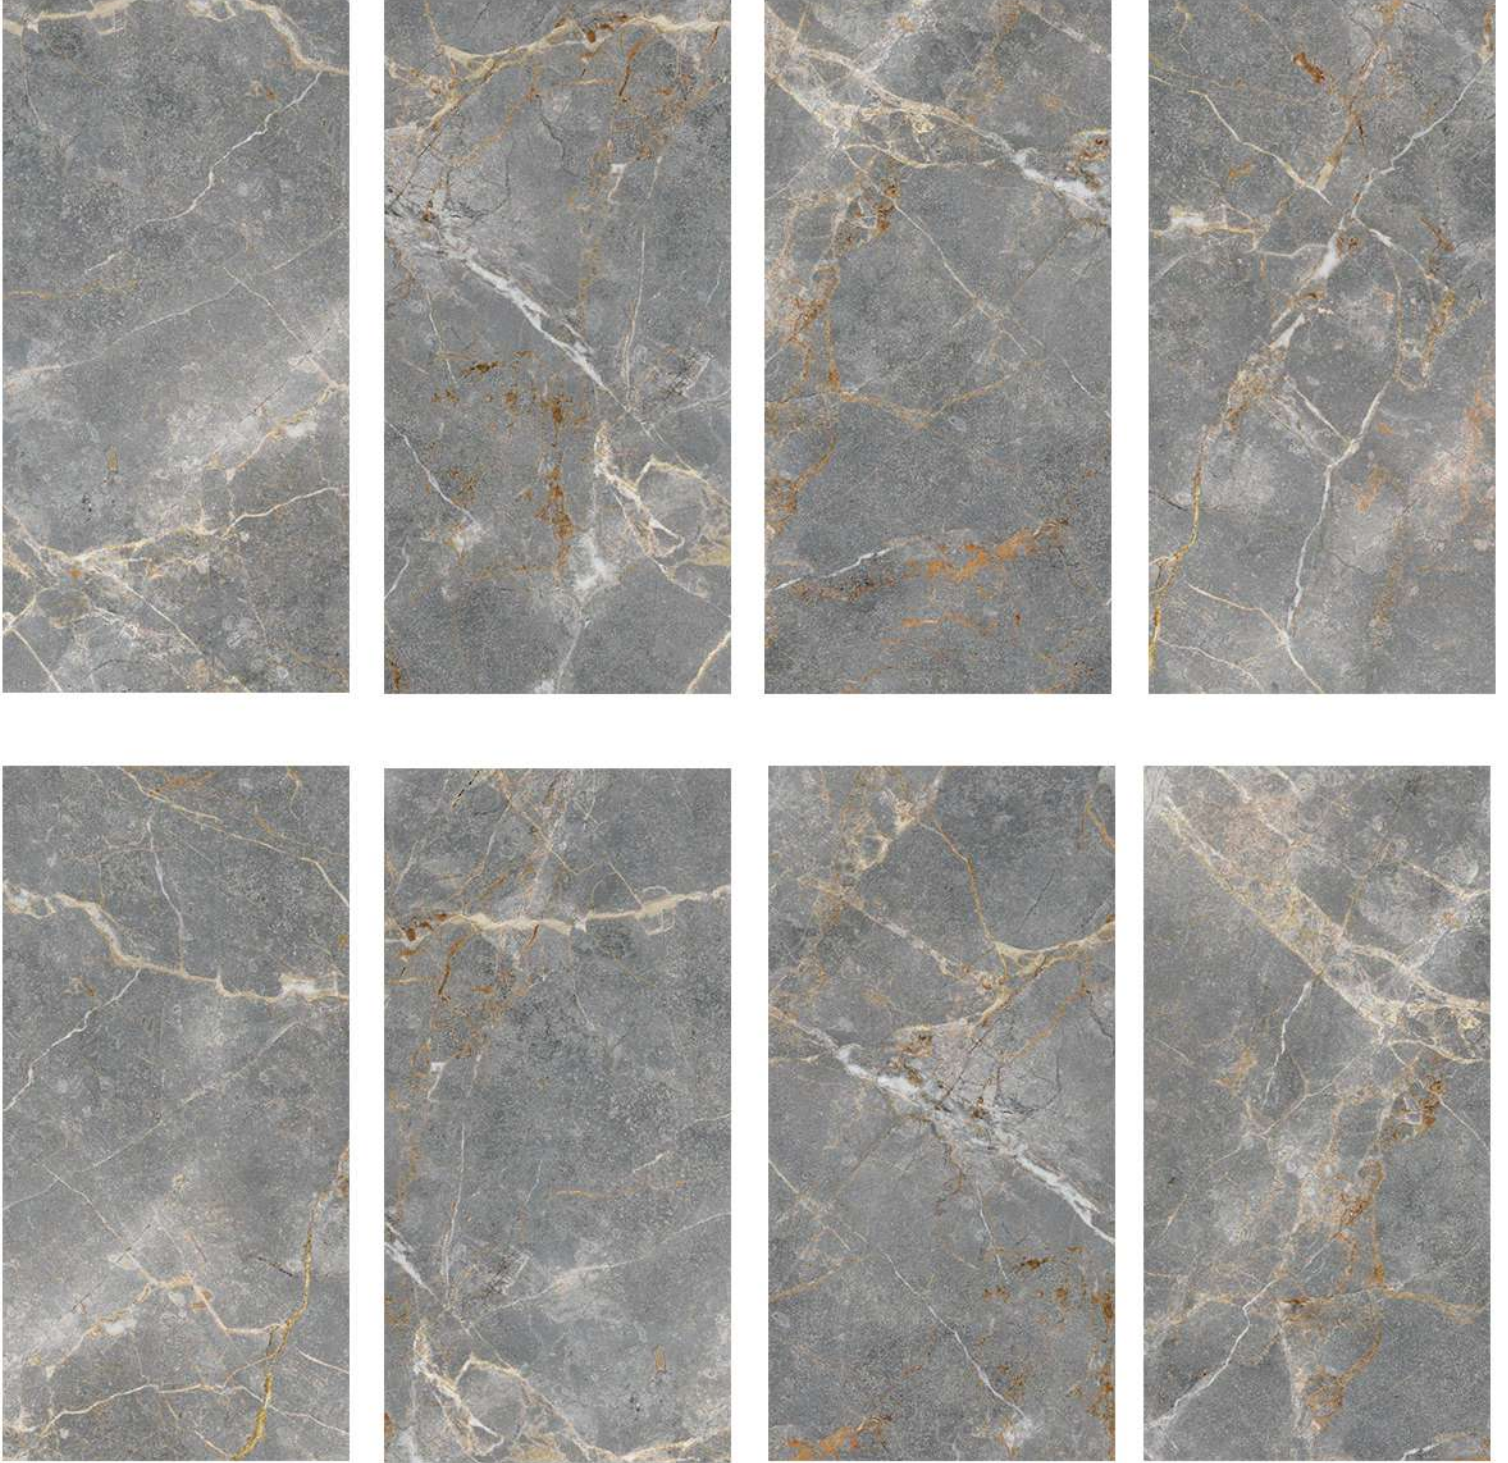

HARMONY

YENI
NEW

60x120 cm 24"x48"

**827902** Harmony Dark Gray

Ürün/Product	Ebat Size(cm)	Kutu/Box			Palet/Pallet			Kalınlık Thickness
		Adet Pcs.	m ²	kg	Kutu Box	m ²	kg	
Sırlı Porselen/Glazed Porcelain	60x120	2	1,44	32	32	46,08	980	9,00mm

HARMONY

Sırlı Porselen / Glazed Porcelain

60x120 cm 24"x48"

**827901** Harmony Light Gray

Ürün/Product	Ebat Size(cm)	Kutu/Box			Palet/Pallet			Kalınlık Thickness
		Adet Pcs.	m ²	kg	Kutu Box	m ²	kg	
Sırlı Porselen/Glazed Porcelain	60x120	2	1,44	32	32	46,08	980	9,00mm