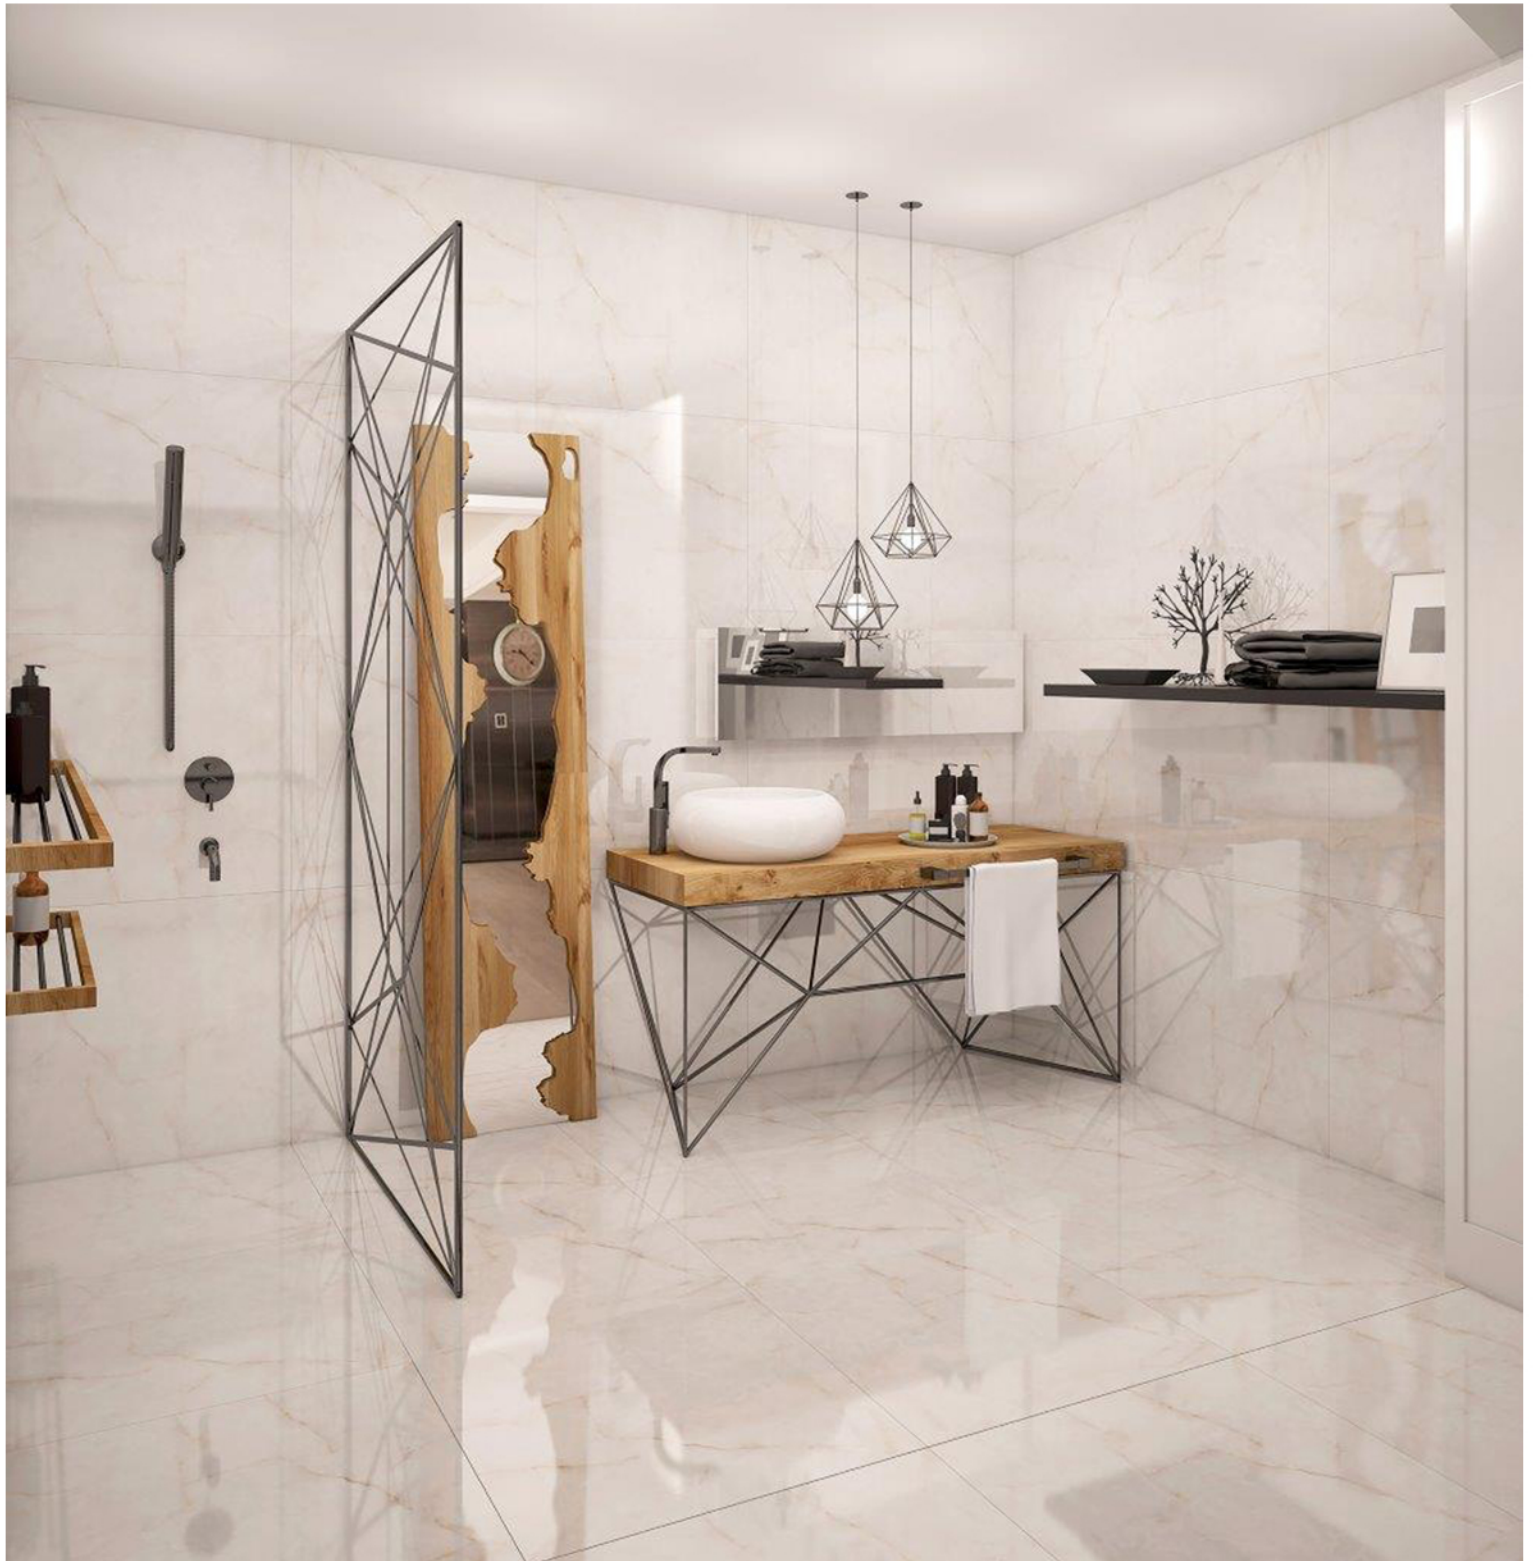

NEW ORLEANS

60x120 cm 24"x48"

NEW ORLEANS

Sırlı Porselen Karo / Glazed Porcelain Tile

60x120 cm 24"x48"

205920 New Orleans

Ürün/Product	Ebat Size	Kutu/Box			Palet/Pallet			Kalinlık Thickn.
		Ad. Pcs.	m ²	kg	Kutu Box	m ²	kg	
Sırlı Porselen / Glazed Porcelain	60x120	2	1,44	32	32	46,08	980	9,00mm