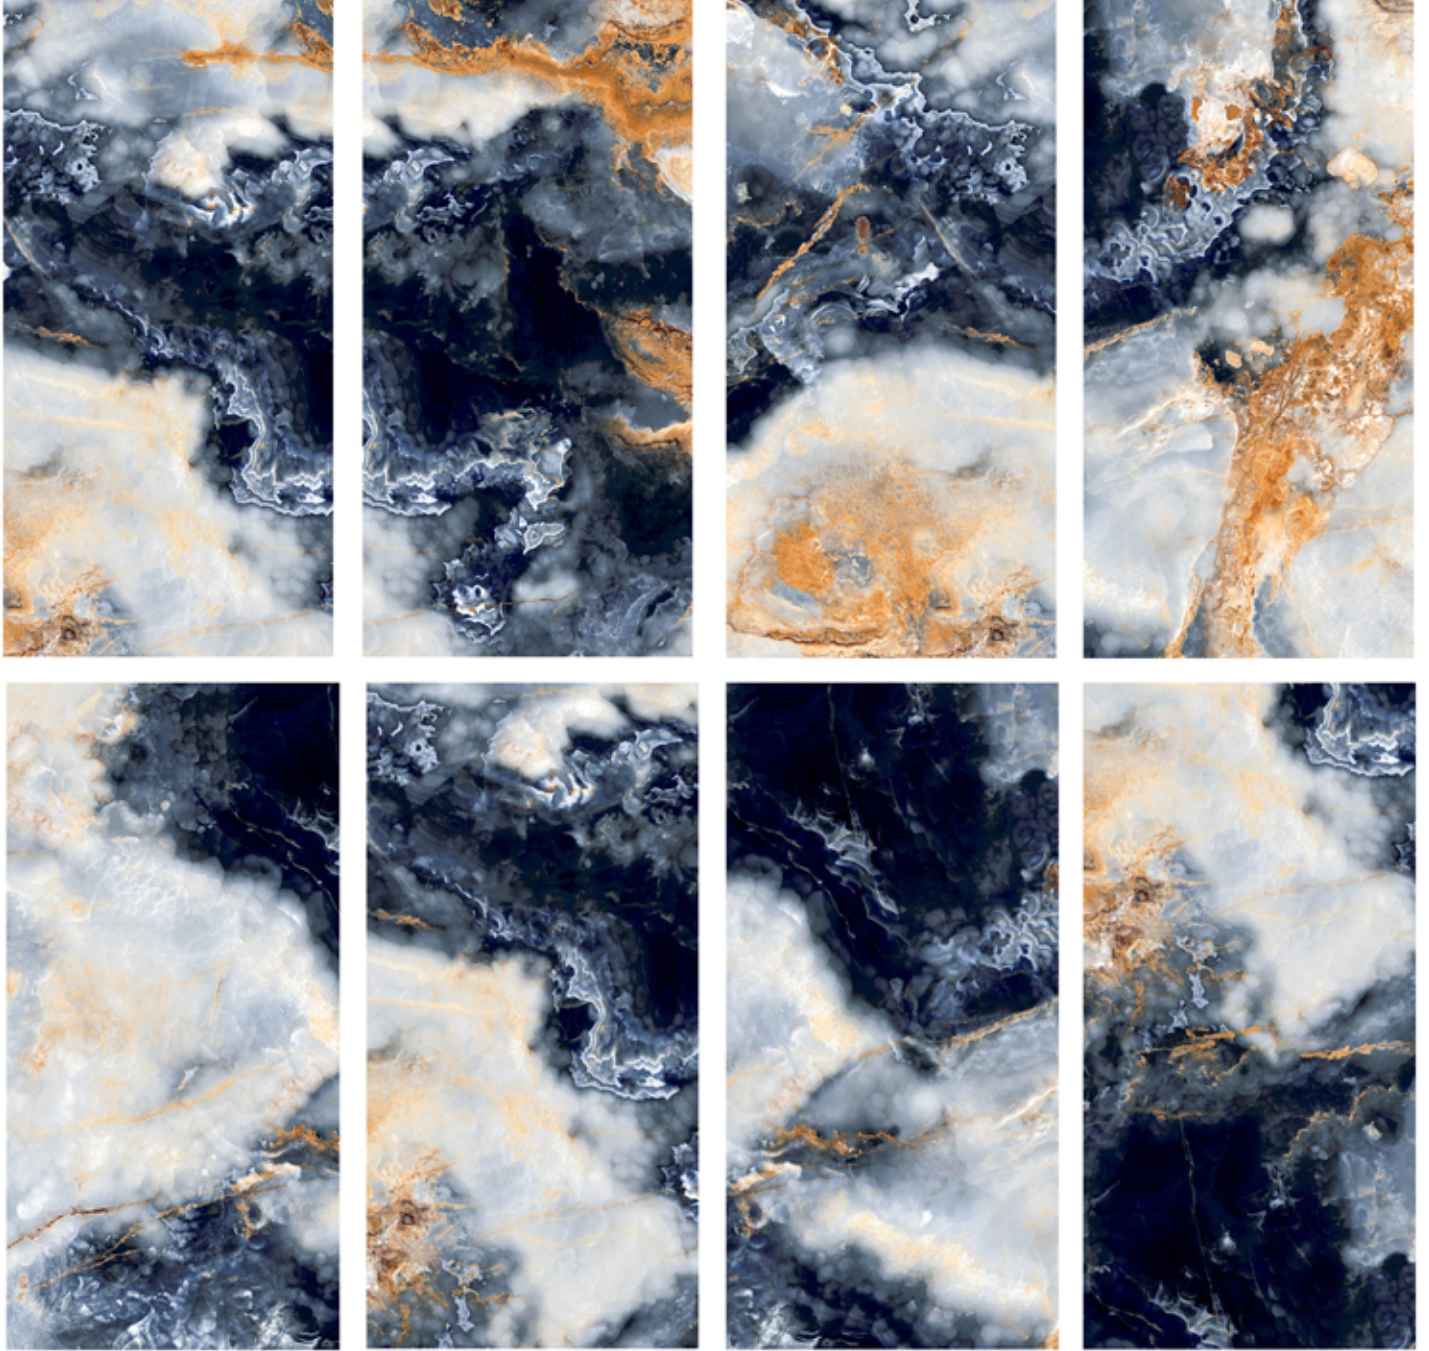

PACIFIC

Sırlı Porselen / Glazed Porcelain

IGI ART

Ürün/Product	Ebat/Size (cm)	Kutu/Box			Palet / Pallet			Kalınlık/Thickness
		(Ad-Pcs)	(m²)	(kg)	(Kutu / Box)	(m²)	(kg)	
Sırlı Porselen / Glazed Porcelain	60X120	2	1,44	32	32	46,08	1020	9,00mm