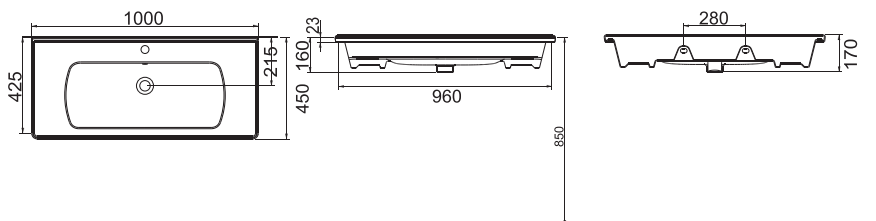

A143130H BEYAZ | WHITE

SATURN FLAT MOBİLYA GEÇMELİ LAVABO | 100cm
SATURN WASHBASIN FLAT SHELF FURNITURE MOUNTED | 100cm

A143231H MAT BEYAZ | MATT WHITE

SATURN FLAT MOBİLYA GEÇMELİ LAVABO | 100cm
SATURN WASHBASIN FLAT SHELF FURNITURE MOUNTED | 100cm