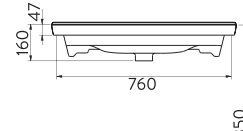

MOBİLYA
GEÇMELİ
FURNITURE
MOUNTED

DUVARA
MONTAJA UYGUN
WALL MOUNTED

A142020H BEYAZ | WHITE

SATURN ETAJERLİ TEZGAH LAVABO | 80cm
SATURN WASHBASIN EDGED SHELF | 80cm

A142021H MAT ANTRASİT | MATT ANTHRACITE

SATURN ETAJERLİ TEZGAH LAVABO | 80cm
SATURN WASHBASIN EDGED SHELF | 80cm