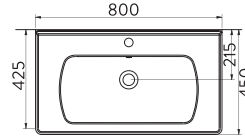

MOBİLYA
GEÇMELİ
FURNITURE
MOUNTED

DUVARA
MONTAJA UYGUN
WALL MOUNTED

A142020H BEYAZ | WHITE

SATURN ETAJERLİ TEZGAH LAVABO | 80cm
SATURN WASHBASIN EDGED SHELF | 80cm

A142021H MAT ANTRASİT | MATT ANTHRACITE

SATURN ETAJERLİ TEZGAH LAVABO | 80cm
SATURN WASHBASIN EDGED SHELF | 80cm