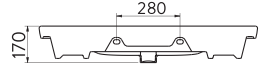

MOBİLYA
GEÇMELİ
FURNITURE
MOUNTED

DUVARA
MONTAJA UYGUN
WALL MOUNTED