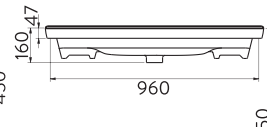

MOBİLYA
GEÇMELİ
FURNITURE
MOUNTED

DUVARA
MONTAJA UYGUN
WALL MOUNTED