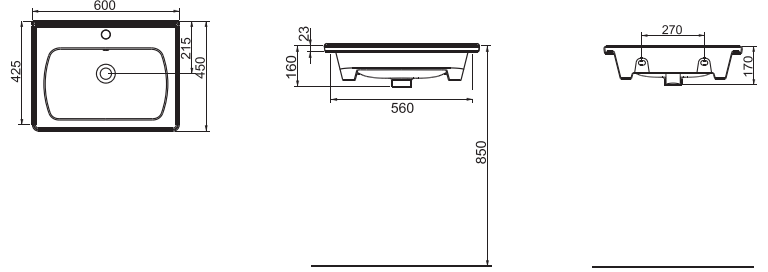

A143110H BEYAZ | WHITE

SATURN FLAT MOBİLYA GEÇMELİ LAVABO | 60cm
SATURN WASHBASIN FLAT SHELF FURNITURE MOUNTED | 60cm

A143211H MAT BEYAZ | MATT WHITE

SATURN FLAT MOBİLYA GEÇMELİ LAVABO | 60cm
SATURN WASHBASIN FLAT SHELF FURNITURE MOUNTED | 60cm