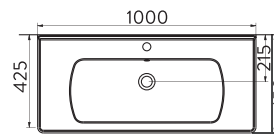

SATURN ETAJERLİ TEZGAH LAVABO | 100cm
SATURN WASHBASIN EDGED SHELF | 100cm

MOBİLYA
GEÇMELİ
FURNITURE
MOUNTED

DUVARA
MONTAJA UYGUN
WALL MOUNTED

SATURN

A143110H BEYAZ | WHITE

SATURN FLAT MOBİLYA GEÇMELİ LAVABO | 60cm
SATURN WASHBASIN FLAT SHELF FURNITURE MOUNTED | 60cm