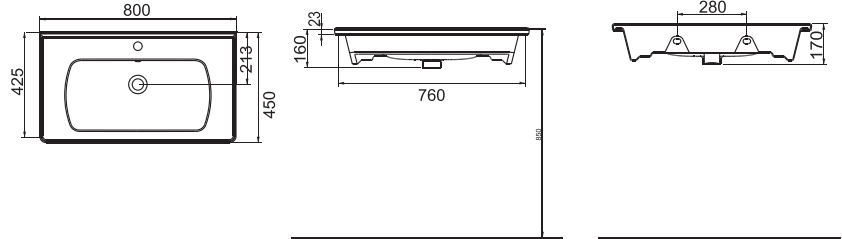

A143120H BEYAZ | WHITE

SATURN FLAT MOBİLYA GEÇMELİ LAVABO | 80cm
SATURN WASHBASIN FLAT SHELF FURNITURE MOUNTED | 80cm

A143221H MAT BEYAZ | MATT WHITE

SATURN FLAT MOBİLYA GEÇMELİ LAVABO | 80cm
SATURN WASHBASIN FLAT SHELF FURNITURE MOUNTED | 80cm