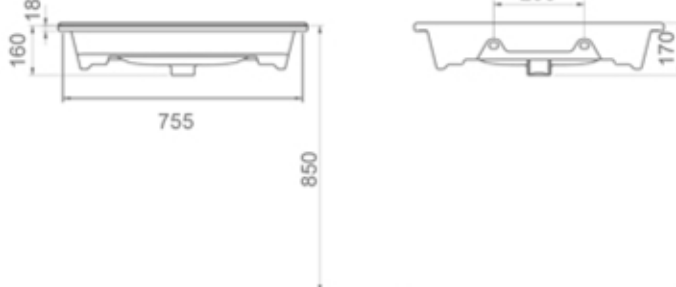

TEZGAH ÜSTÜ KULLANIMA VE DUVARA MONTAJA UYGUN.
CAN BE USED AS COUNTERTOP AND WITH WALL MOUNTING.

A142020H
SATURN ETAJERLİ TEZGAH LAVABO (80cm)
SATURN WASHBASIN EDGED SHELF (80cm)

TEZGAH ÜSTÜ KULLANIMA VE DUVARA MONTAJA UYGUN.
CAN BE USED AS COUNTERTOP AND WITH WALL MOUNTING.

A142030H
SATURN ETAJERLİ TEZGAH LAVABO (100cm)
SATURN WASHBASIN EDGED SHELF (100cm)

TEZGAH ÜSTÜ KULLANIMA VE DUVARA MONTAJA UYGUN.
CAN BE USED AS COUNTERTOP AND WITH WALL MOUNTING.

SATURN

A143010H
SATURN ETAJERLİ FLAT LAVABO (60cm)
SATURN WASHBASIN EDGED FLAT SHELF (60cm)

TEZGAH ÜSTÜ KULLANIMA VE DUVARA MONTAJA UYGUN.
CAN BE USED AS COUNTERTOP AND WITH WALL MOUNTING.

A143020H
SATURN ETAJERLİ FLAT LAVABO (80cm)
SATURN WASHBASIN EDGED FLAT SHELF (80cm)

TEZGAH ÜSTÜ KULLANIMA VE DUVARA MONTAJA UYGUN.
CAN BE USED AS COUNTERTOP AND WITH WALL MOUNTING.