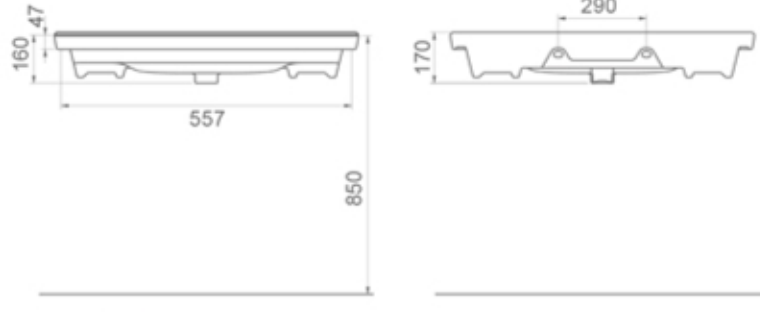

TEZGAH ÜSTÜ KULLANIMA VE DUVARA MONTAJA UYGUN.
CAN BE USED AS COUNTERTOP AND WITH WALL MOUNTING.

A142020H
SATURN ETAJERLİ TEZGAH LAVABO (80cm)
SATURN WASHBASIN EDGED SHELF (80cm)

TEZGAH ÜSTÜ KULLANIMA VE DUVARA MONTAJA UYGUN.
CAN BE USED AS COUNTERTOP AND WITH WALL MOUNTING.

A142030H
SATURN ETAJERLİ TEZGAH LAVABO (100cm)
SATURN WASHBASIN EDGED SHELF (100cm)

TEZGAH ÜSTÜ KULLANIMA VE DUVARA MONTAJA UYGUN.
CAN BE USED AS COUNTERTOP AND WITH WALL MOUNTING.

SATURN

A143010H
SATURN ETAJERLİ FLAT LAVABO (60cm)
SATURN WASHBASIN EDGED FLAT SHELF (60cm)