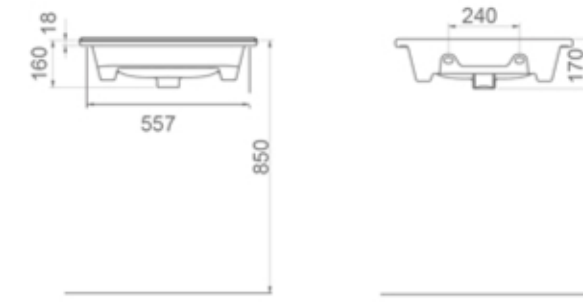

TEZGAH ÜSTÜ KULLANIMA VE DUVARA MONTAJA UYGUN.
CAN BE USED AS COUNTERTOP AND WITH WALL MOUNTING.

A142020H
SATURN ETAJERLİ TEZGAH LAVABO (80cm)
SATURN WASHBASIN EDGED SHELF (80cm)

TEZGAH ÜSTÜ KULLANIMA VE DUVARA MONTAJA UYGUN.
CAN BE USED AS COUNTERTOP AND WITH WALL MOUNTING.

A142030H
SATURN ETAJERLİ TEZGAH LAVABO (100cm)
SATURN WASHBASIN EDGED SHELF (100cm)

TEZGAH ÜSTÜ KULLANIMA VE DUVARA MONTAJA UYGUN.
CAN BE USED AS COUNTERTOP AND WITH WALL MOUNTING.

SATURN

A143010H
SATURN ETAJERLİ FLAT LAVABO (60cm)
SATURN WASHBASIN EDGED FLAT SHELF (60cm)

TEZGAH ÜSTÜ KULLANIMA VE DUVARA MONTAJA UYGUN.
CAN BE USED AS COUNTERTOP AND WITH WALL MOUNTING.

A143020H
SATURN ETAJERLİ FLAT LAVABO (80cm)
SATURN WASHBASIN EDGED FLAT SHELF (80cm)

TEZGAH ÜSTÜ KULLANIMA VE DUVARA MONTAJA UYGUN.
CAN BE USED AS COUNTERTOP AND WITH WALL MOUNTING.

A143030H
SATURN ETAJERLİ FLAT LAVABO (100cm)
SATURN WASHBASIN EDGED FLAT SHELF (100cm)

TEZGAH ÜSTÜ KULLANIMA VE DUVARA MONTAJA UYGUN.
CAN BE USED AS COUNTERTOP AND WITH WALL MOUNTING.