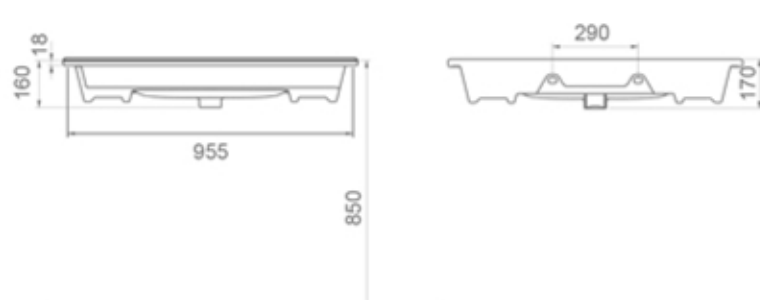

TEZGAH ÜSTÜ KULLANIMA VE DUVARA MONTAJA UYGUN.
CAN BE USED AS COUNTERTOP AND WITH WALL MOUNTING.

A143020H
SATURN ETAJERLİ FLAT LAVABO (80cm)
SATURN WASHBASIN EDGED FLAT SHELF (80cm)

TEZGAH ÜSTÜ KULLANIMA VE DUVARA MONTAJA UYGUN.
CAN BE USED AS COUNTERTOP AND WITH WALL MOUNTING.

A143030H
SATURN ETAJERLİ FLAT LAVABO (100cm)
SATURN WASHBASIN EDGED FLAT SHELF (100cm)

TEZGAH ÜSTÜ KULLANIMA VE DUVARA MONTAJA UYGUN.
CAN BE USED AS COUNTERTOP AND WITH WALL MOUNTING.