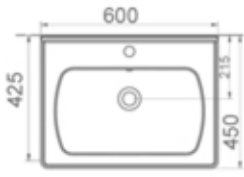

TEZGAH ÜSTÜ KULLANIMA VE DUVARA MONTAJA UYGUN.
CAN BE USED AS COUNTERTOP AND WITH WALL MOUNTING.

A142020H
SATURN ETAJERLİ TEZGAH LAVABO (80cm)
SATURN WASHBASIN EDGED SHELF (80cm)

TEZGAH ÜSTÜ KULLANIMA VE DUVARA MONTAJA UYGUN.
CAN BE USED AS COUNTERTOP AND WITH WALL MOUNTING.

A142030H
SATURN ETAJERLİ TEZGAH LAVABO (100cm)
SATURN WASHBASIN EDGED SHELF (100cm)

TEZGAH ÜSTÜ KULLANIMA VE DUVARA MONTAJA UYGUN.
CAN BE USED AS COUNTERTOP AND WITH WALL MOUNTING.

SATURN

A143010H
SATURN ETAJERLİ FLAT LAVABO (60cm)
SATURN WASHBASIN EDGED FLAT SHELF (60cm)

TEZGAH ÜSTÜ KULLANIMA VE DUVARA MONTAJA UYGUN.
CAN BE USED AS COUNTERTOP AND WITH WALL MOUNTING.

A143020H
SATURN ETAJERLİ FLAT LAVABO (80cm)
SATURN WASHBASIN EDGED FLAT SHELF (80cm)

TEZGAH ÜSTÜ KULLANIMA VE DUVARA MONTAJA UYGUN.
CAN BE USED AS COUNTERTOP AND WITH WALL MOUNTING.

A143030H
SATURN ETAJERLİ FLAT LAVABO (100cm)
SATURN WASHBASIN EDGED FLAT SHELF (100cm)

TEZGAH ÜSTÜ KULLANIMA VE DUVARA MONTAJA UYGUN.
CAN BE USED AS COUNTERTOP AND WITH WALL MOUNTING.