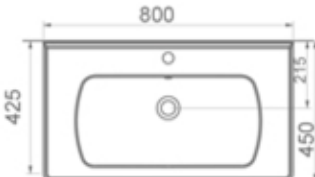

TEZGAH ÜSTÜ KULLANIMA VE DUVARA MONTAJA UYGUN.
CAN BE USED AS COUNTERTOP AND WITH WALL MOUNTING.

A142020H
SATURN ETAJERLİ TEZGAH LAVABO (80cm)
SATURN WASHBASIN EDGED SHELF (80cm)

TEZGAH ÜSTÜ KULLANIMA VE DUVARA MONTAJA UYGUN.
CAN BE USED AS COUNTERTOP AND WITH WALL MOUNTING.

A142030H
SATURN ETAJERLİ TEZGAH LAVABO (100cm)
SATURN WASHBASIN EDGED SHELF (100cm)

TEZGAH ÜSTÜ KULLANIMA VE DUVARA MONTAJA UYGUN.
CAN BE USED AS COUNTERTOP AND WITH WALL MOUNTING.

SATURN

A143010H
SATURN ETAJERLİ FLAT LAVABO (60cm)
SATURN WASHBASIN EDGED FLAT SHELF (60cm)

TEZGAH ÜSTÜ KULLANIMA VE DUVARA MONTAJA UYGUN.
CAN BE USED AS COUNTERTOP AND WITH WALL MOUNTING.

A143020H
SATURN ETAJERLİ FLAT LAVABO (80cm)
SATURN WASHBASIN EDGED FLAT SHELF (80cm)

TEZGAH ÜSTÜ KULLANIMA VE DUVARA MONTAJA UYGUN.
CAN BE USED AS COUNTERTOP AND WITH WALL MOUNTING.

A143030H
SATURN ETAJERLİ FLAT LAVABO (100cm)
SATURN WASHBASIN EDGED FLAT SHELF (100cm)

TEZGAH ÜSTÜ KULLANIMA VE DUVARA MONTAJA UYGUN.
CAN BE USED AS COUNTERTOP AND WITH WALL MOUNTING.