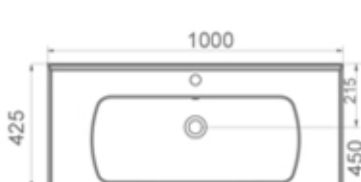

TEZGAH ÜSTÜ KULLANIMA VE DUVARA MONTAJA UYGUN.
CAN BE USED AS COUNTERTOP AND WITH WALL MOUNTING.

A142020H
SATURN ETAJERLİ TEZGAH LAVABO (80cm)
SATURN WASHBASIN EDGED SHELF (80cm)

TEZGAH ÜSTÜ KULLANIMA VE DUVARA MONTAJA UYGUN.
CAN BE USED AS COUNTERTOP AND WITH WALL MOUNTING.

A142030H
SATURN ETAJERLİ TEZGAH LAVABO (100cm)
SATURN WASHBASIN EDGED SHELF (100cm)

TEZGAH ÜSTÜ KULLANIMA VE DUVARA MONTAJA UYGUN.
CAN BE USED AS COUNTERTOP AND WITH WALL MOUNTING.

SATURN

A143010H
SATURN ETAJERLİ FLAT LAVABO (60cm)
SATURN WASHBASIN EDGED FLAT SHELF (60cm)

TEZGAH ÜSTÜ KULLANIMA VE DUVARA MONTAJA UYGUN.
CAN BE USED AS COUNTERTOP AND WITH WALL MOUNTING.

A143020H
SATURN ETAJERLİ FLAT LAVABO (80cm)
SATURN WASHBASIN EDGED FLAT SHELF (80cm)

TEZGAH ÜSTÜ KULLANIMA VE DUVARA MONTAJA UYGUN.
CAN BE USED AS COUNTERTOP AND WITH WALL MOUNTING.

A143030H
SATURN ETAJERLİ FLAT LAVABO (100cm)
SATURN WASHBASIN EDGED FLAT SHELF (100cm)

TEZGAH ÜSTÜ KULLANIMA VE DUVARA MONTAJA UYGUN.
CAN BE USED AS COUNTERTOP AND WITH WALL MOUNTING.