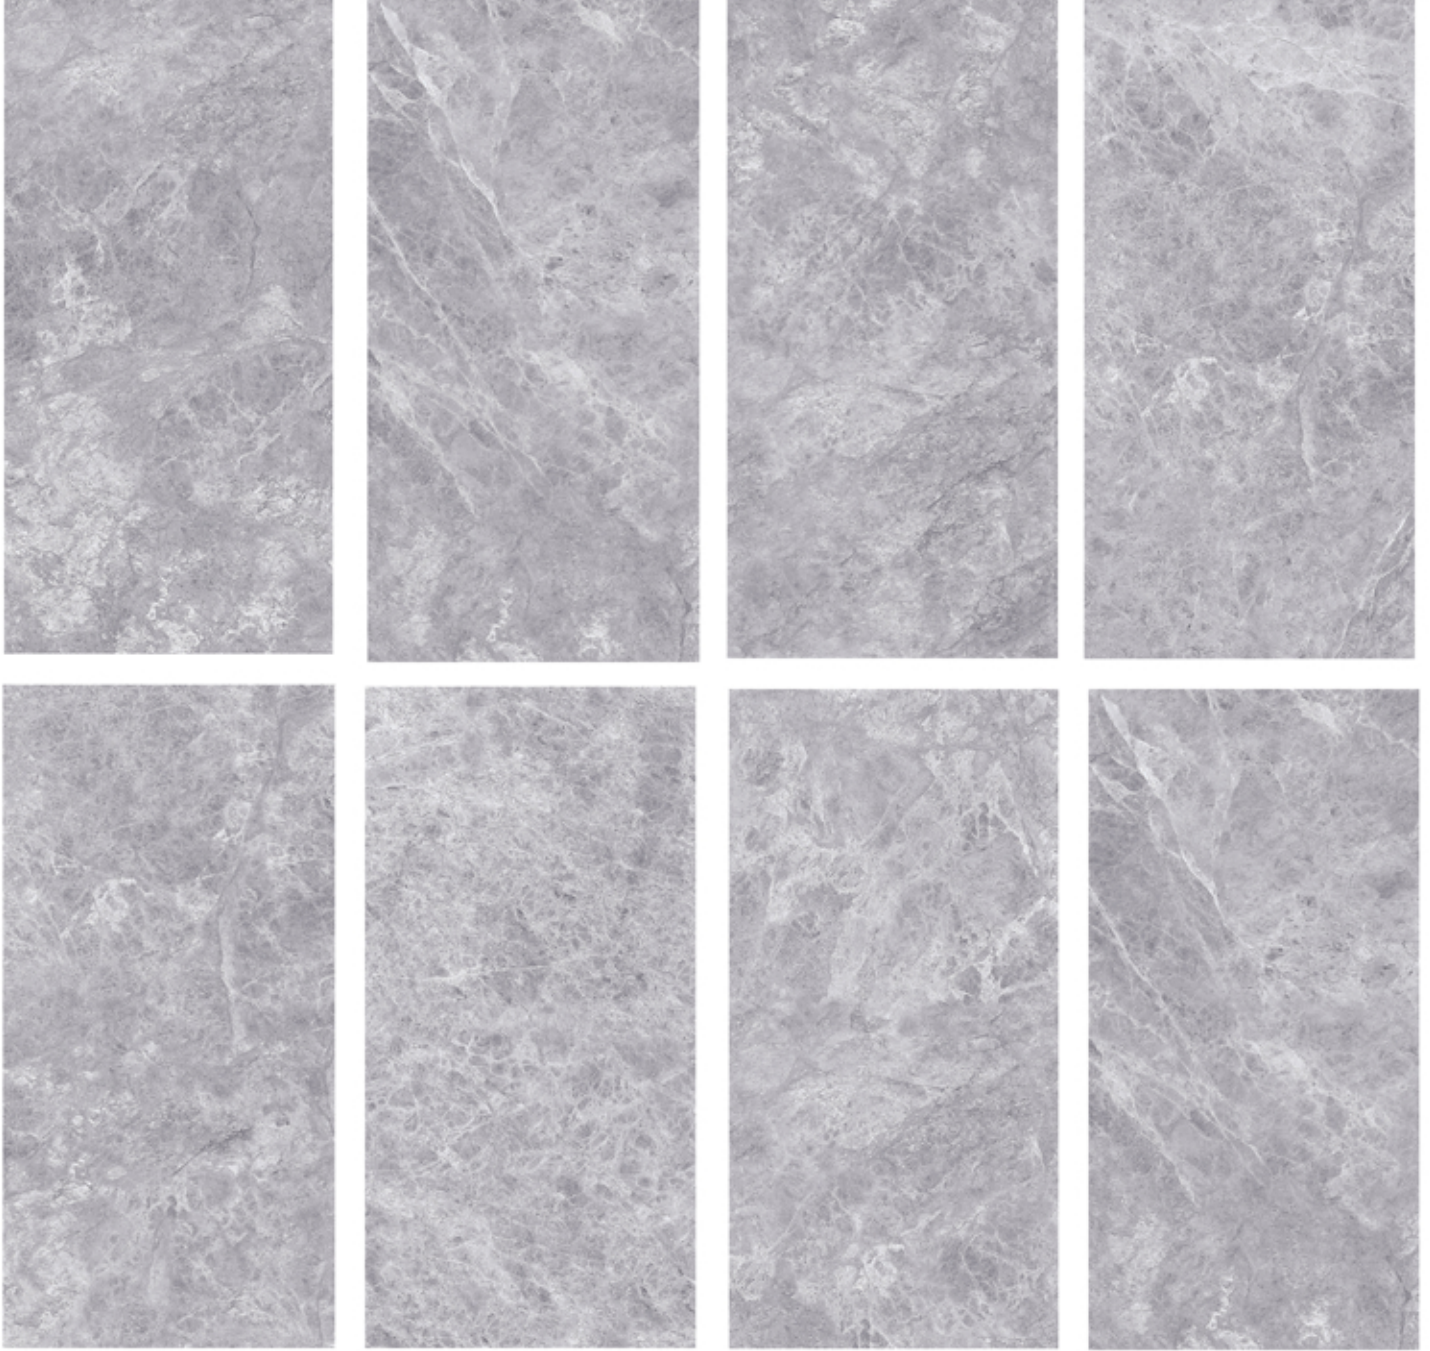

SILVER

Sırlı Porselen / Glazed Porcelain

IGI ART

Ürün/Product	Ebat/Size (cm)	Kutu/Box			Palet / Pallet			Kalınlık/Thickness
		(Ad-Pcs)	(m²)	(kg)	(Kutu / Box)	(m²)	(kg)	
Sırlı Porselen / Glazed Porcelain	60X120	2	1,44	32,81	32	46,08	1050	9,00mm