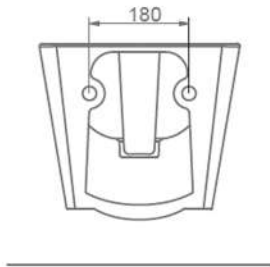

A124102H STELLA MAT BEYAZ TEZGAHÜSTÜ BATARYA DELİKLİ LAVABO (65 cm)

STELLA MATT WHITE COUNTERTOP WASHBASHIN WITH TAP HOLE (65 cm)

A124103H STELLA MAT SİYAH TEZGAHÜSTÜ BATARYA DELİKLİ LAVABO (65 cm)

STELLA MATT BLACK COUNTERTOP WASHBASHIN WITH TAP HOLE (65 cm)

STELLA

A121111H STELLA RIM-OUT ASMA KLOZET T+ () H - EXTRA
STELLA RIM-OUT WALL-HUNG WC PAN T+ () H - EXTRA

A121112H STELLA RIM-OUT ASMA KLOZET () T-
STELLA RIM-OUT WALL-HUNG WC PAN () T-

A127020H STELLA ASMA BIDE
STELLA WALL-HUNG BİDET