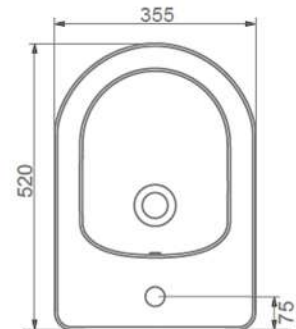

A124102H STELLA MAT BEYAZ TEZGAHÜSTÜ BATARYA DELİKLİ LAVABO (65 cm)

STELLA MATT WHITE COUNTERTOP WASHBASHIN WITH TAP HOLE (65 cm)

A124103H STELLA MAT SİYAH TEZGAHÜSTÜ BATARYA DELİKLİ LAVABO (65 cm)

STELLA MATT BLACK COUNTERTOP WASHBASHIN WITH TAP HOLE (65 cm)

STELLA

A121111H STELLA RIM-OUT ASMA KLOZET T+ () H - EXTRA
STELLA RIM-OUT WALL-HUNG WC PAN T+ () H - EXTRA

A121112H STELLA RIM-OUT ASMA KLOZET () T-
STELLA RIM-OUT WALL-HUNG WC PAN () T-

A127020H STELLA ASMA BIDE
STELLA WALL-HUNG BİDET