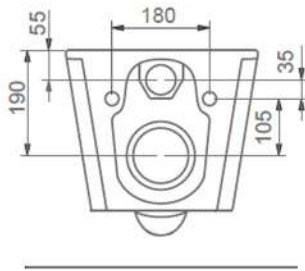

A127020H STELLA ASMA BIDE
STELLA WALL-HUNG BİDET