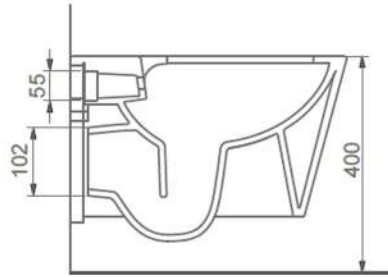

A127020H STELLA ASMA BIDE
STELLA WALL-HUNG BİDET