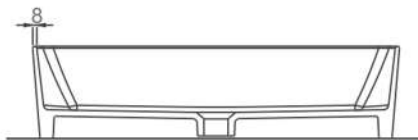

STELLA

A124001H STELLA TEZGAHÜSTÜ YUVARLAK BATARYA DELİKLİ LAVABO(42cm)

STELLA ROUND COUNTERTOP WASHBASIN WITH TAP HOLE.(42 cm)

A124002H STELLA MAT BEYAZ TEZGAHÜSTÜ YUVARLAK BATARYA DELİKLİ LAVABO(42cm)

STELLA MATT WHITE ROUND COUNTERTOP WASHBASIN WITH TAP HOLE.(42 cm)

A124101H STELLA TEZGAHÜSTÜ BATARYA DELİKLİ LAVABO (65 cm)

STELLA COUNTERTOP WASHBASHIN WITH TAP HOLE (65 cm)

A124102H STELLA MAT BEYAZ TEZGAHÜSTÜ BATARYA DELİKLİ LAVABO (65 cm)

STELLA MATT WHITE COUNTERTOP WASHBASHIN WITH TAP HOLE (65 cm)

A124103H STELLA MAT SİYAH TEZGAHÜSTÜ BATARYA DELİKLİ LAVABO (65 cm)

STELLA MATT BLACK COUNTERTOP WASHBASHIN WITH TAP HOLE (65 cm)