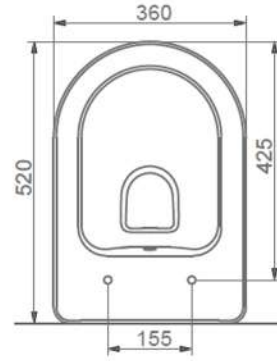

A121112H STELLA RIM-OUT ASMA KLOZET ( ) T-
STELLA RIM-OUT WALL-HUNG WC PAN ( ) T-

A127020H STELLA ASMA BIDE
STELLA WALL-HUNG BİDET