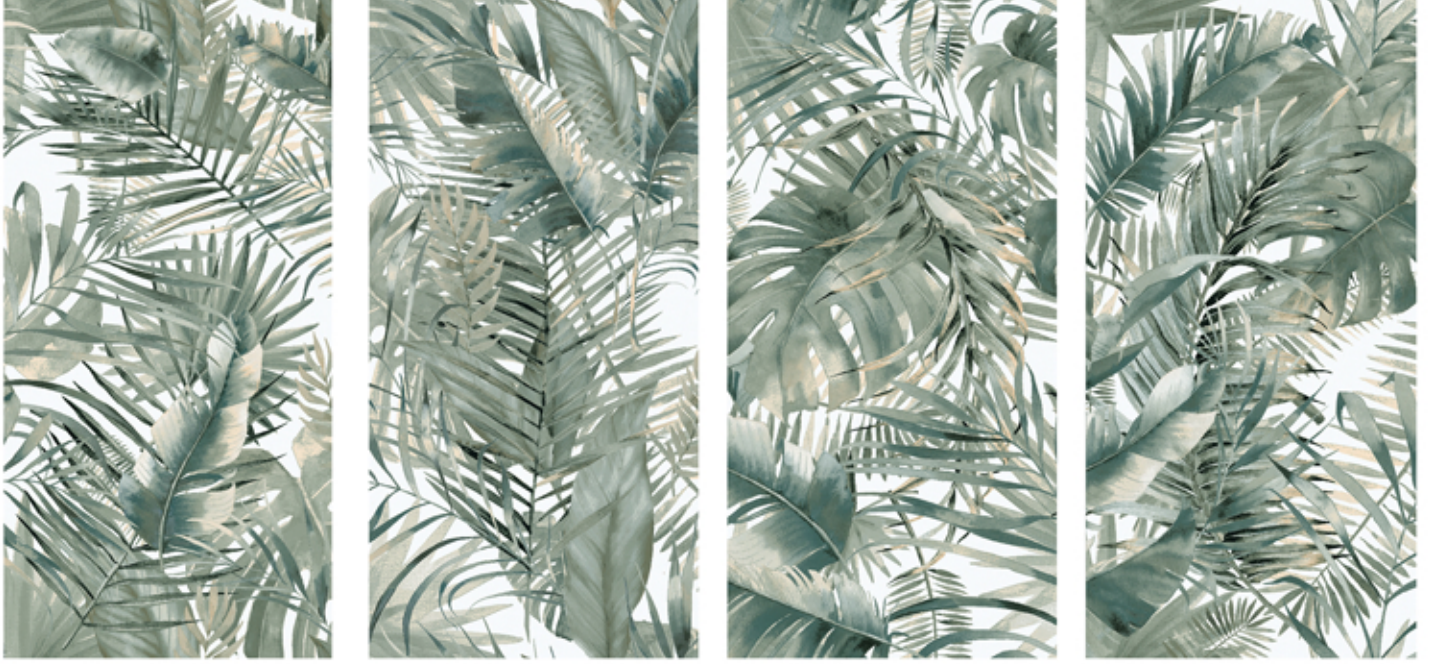

Tropical

Sırlı Porselen / Glazed Porcelain

IGI ART

Tropical

Sırlı Porselen / Glazed Porcelain

IGI ART

566220
60x120 Tropical Green-White

Ürün/Product	Ebat/Size (cm)	Kutu/Box			Palet / Pallet			Kalınlık/Thickness
		(Ad-Pcs)	(m ²)	(kg)	(Kutu / Box)	(m ²)	(kg)	
Sırlı Porselen / Glazed Porcelain	60X120	2	1,44	32,81	32	46,08	1050	9,00mm

Tropical

İlham Panosu / Mood Board

DIGIART